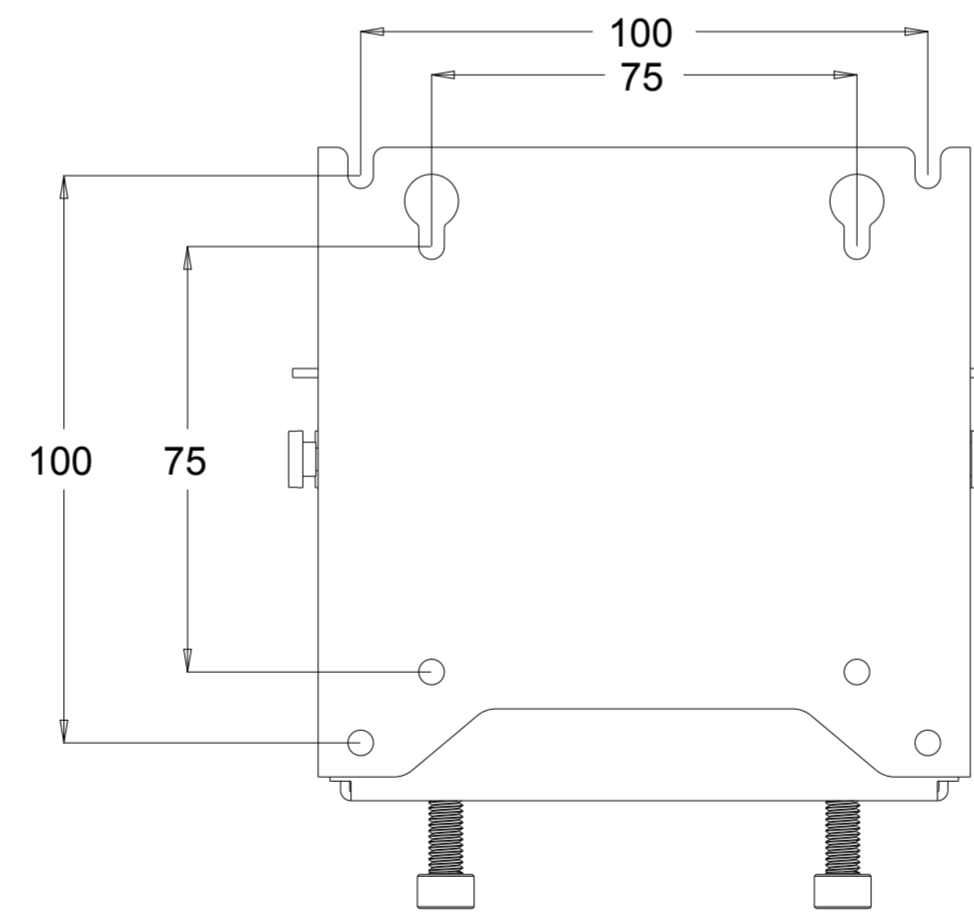

ELO SHELF MOUNT

E043382

MOUNT OPTION FOR MADIX TYPE METAL SHELF

VESA MOUNT