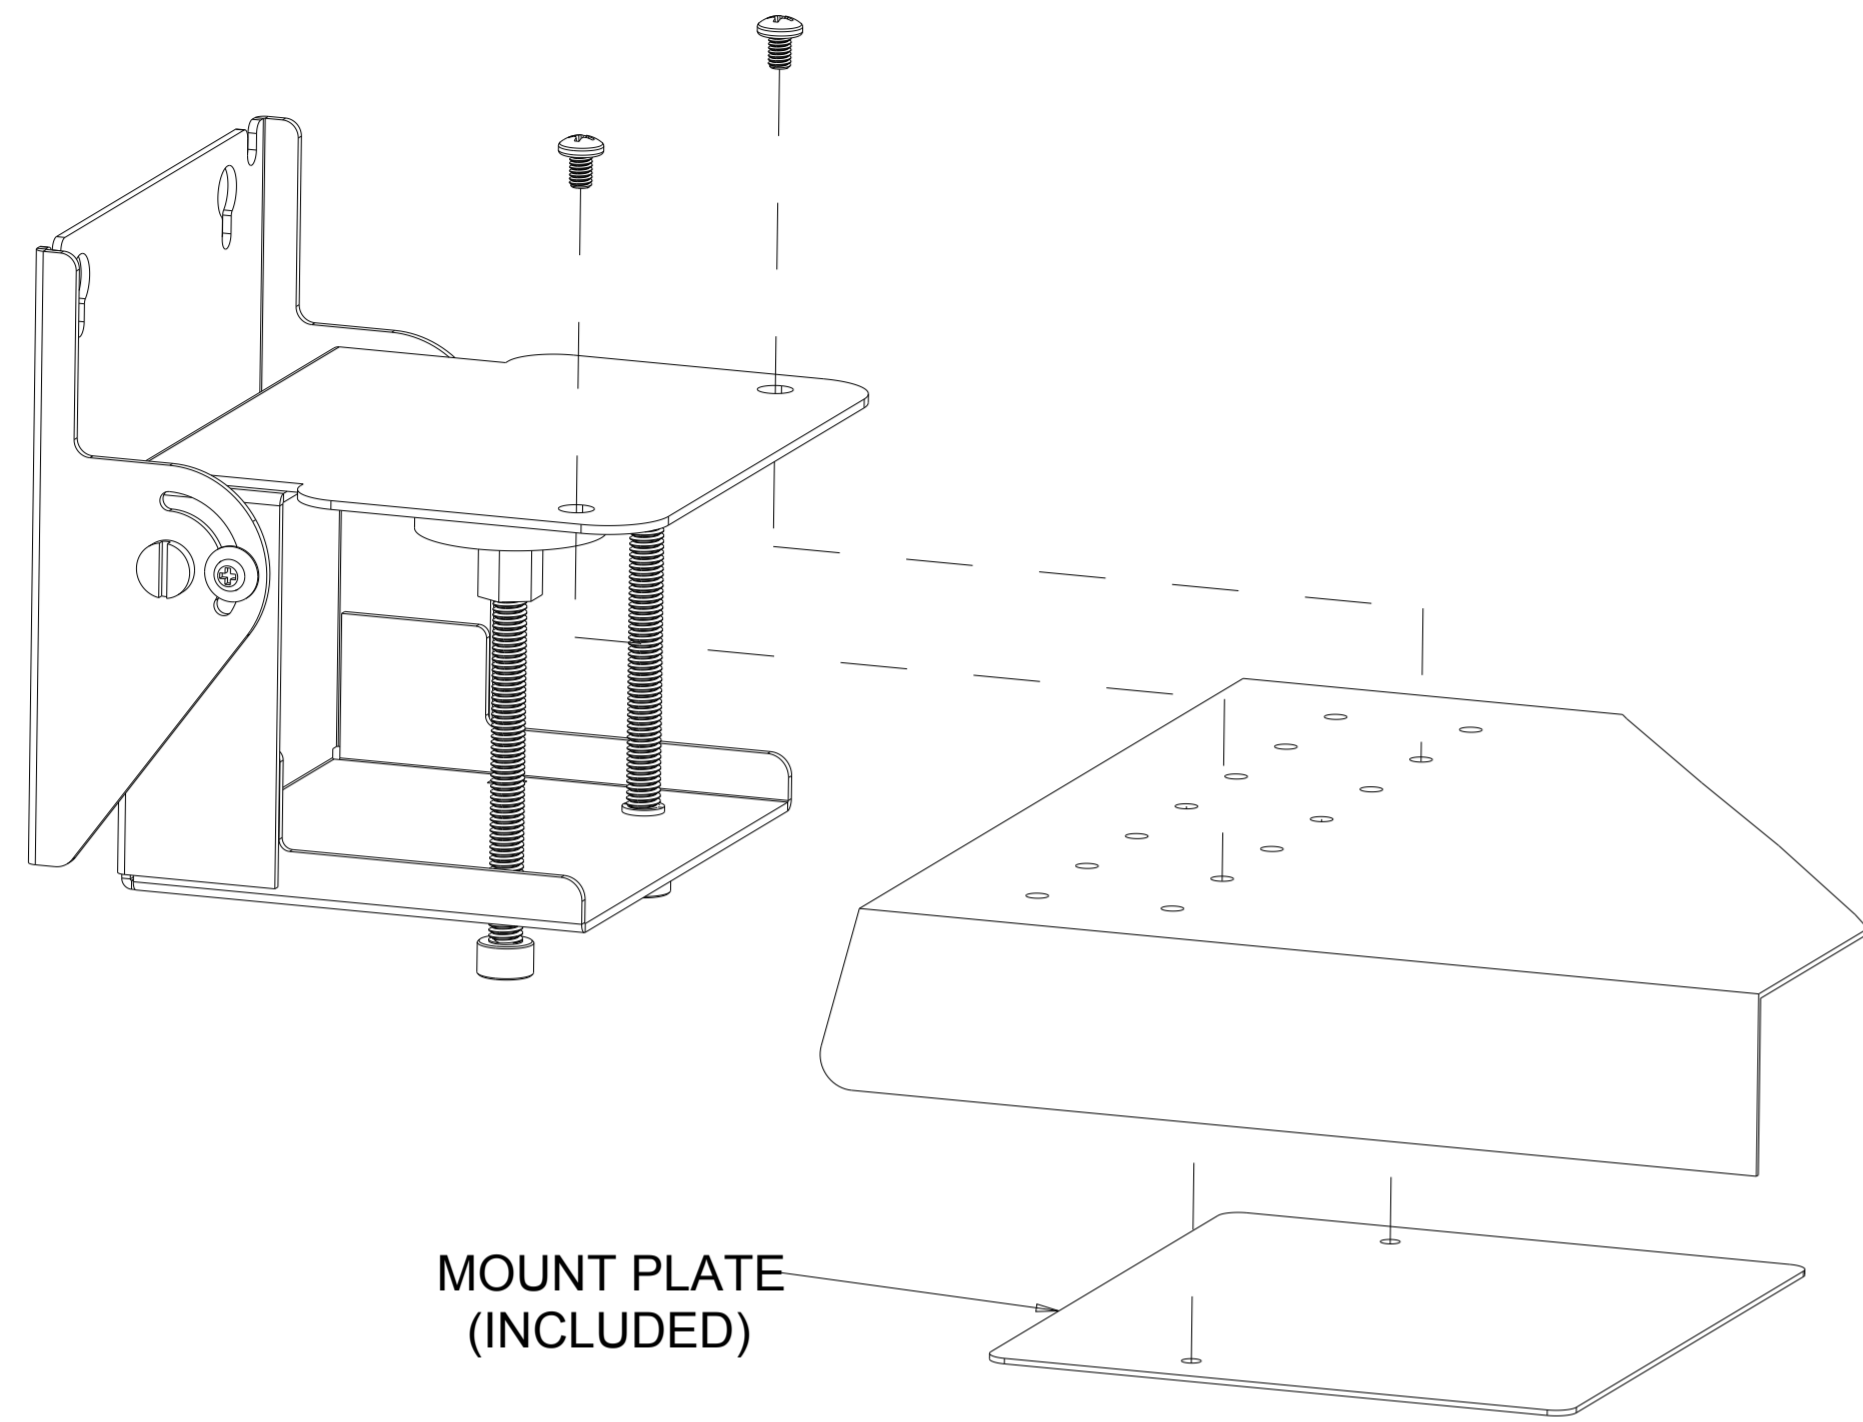

ELO SHELF MOUNT

E043382

MOUNT OPTION FOR MADIX TYPE METAL SHELF

VESA MOUNT