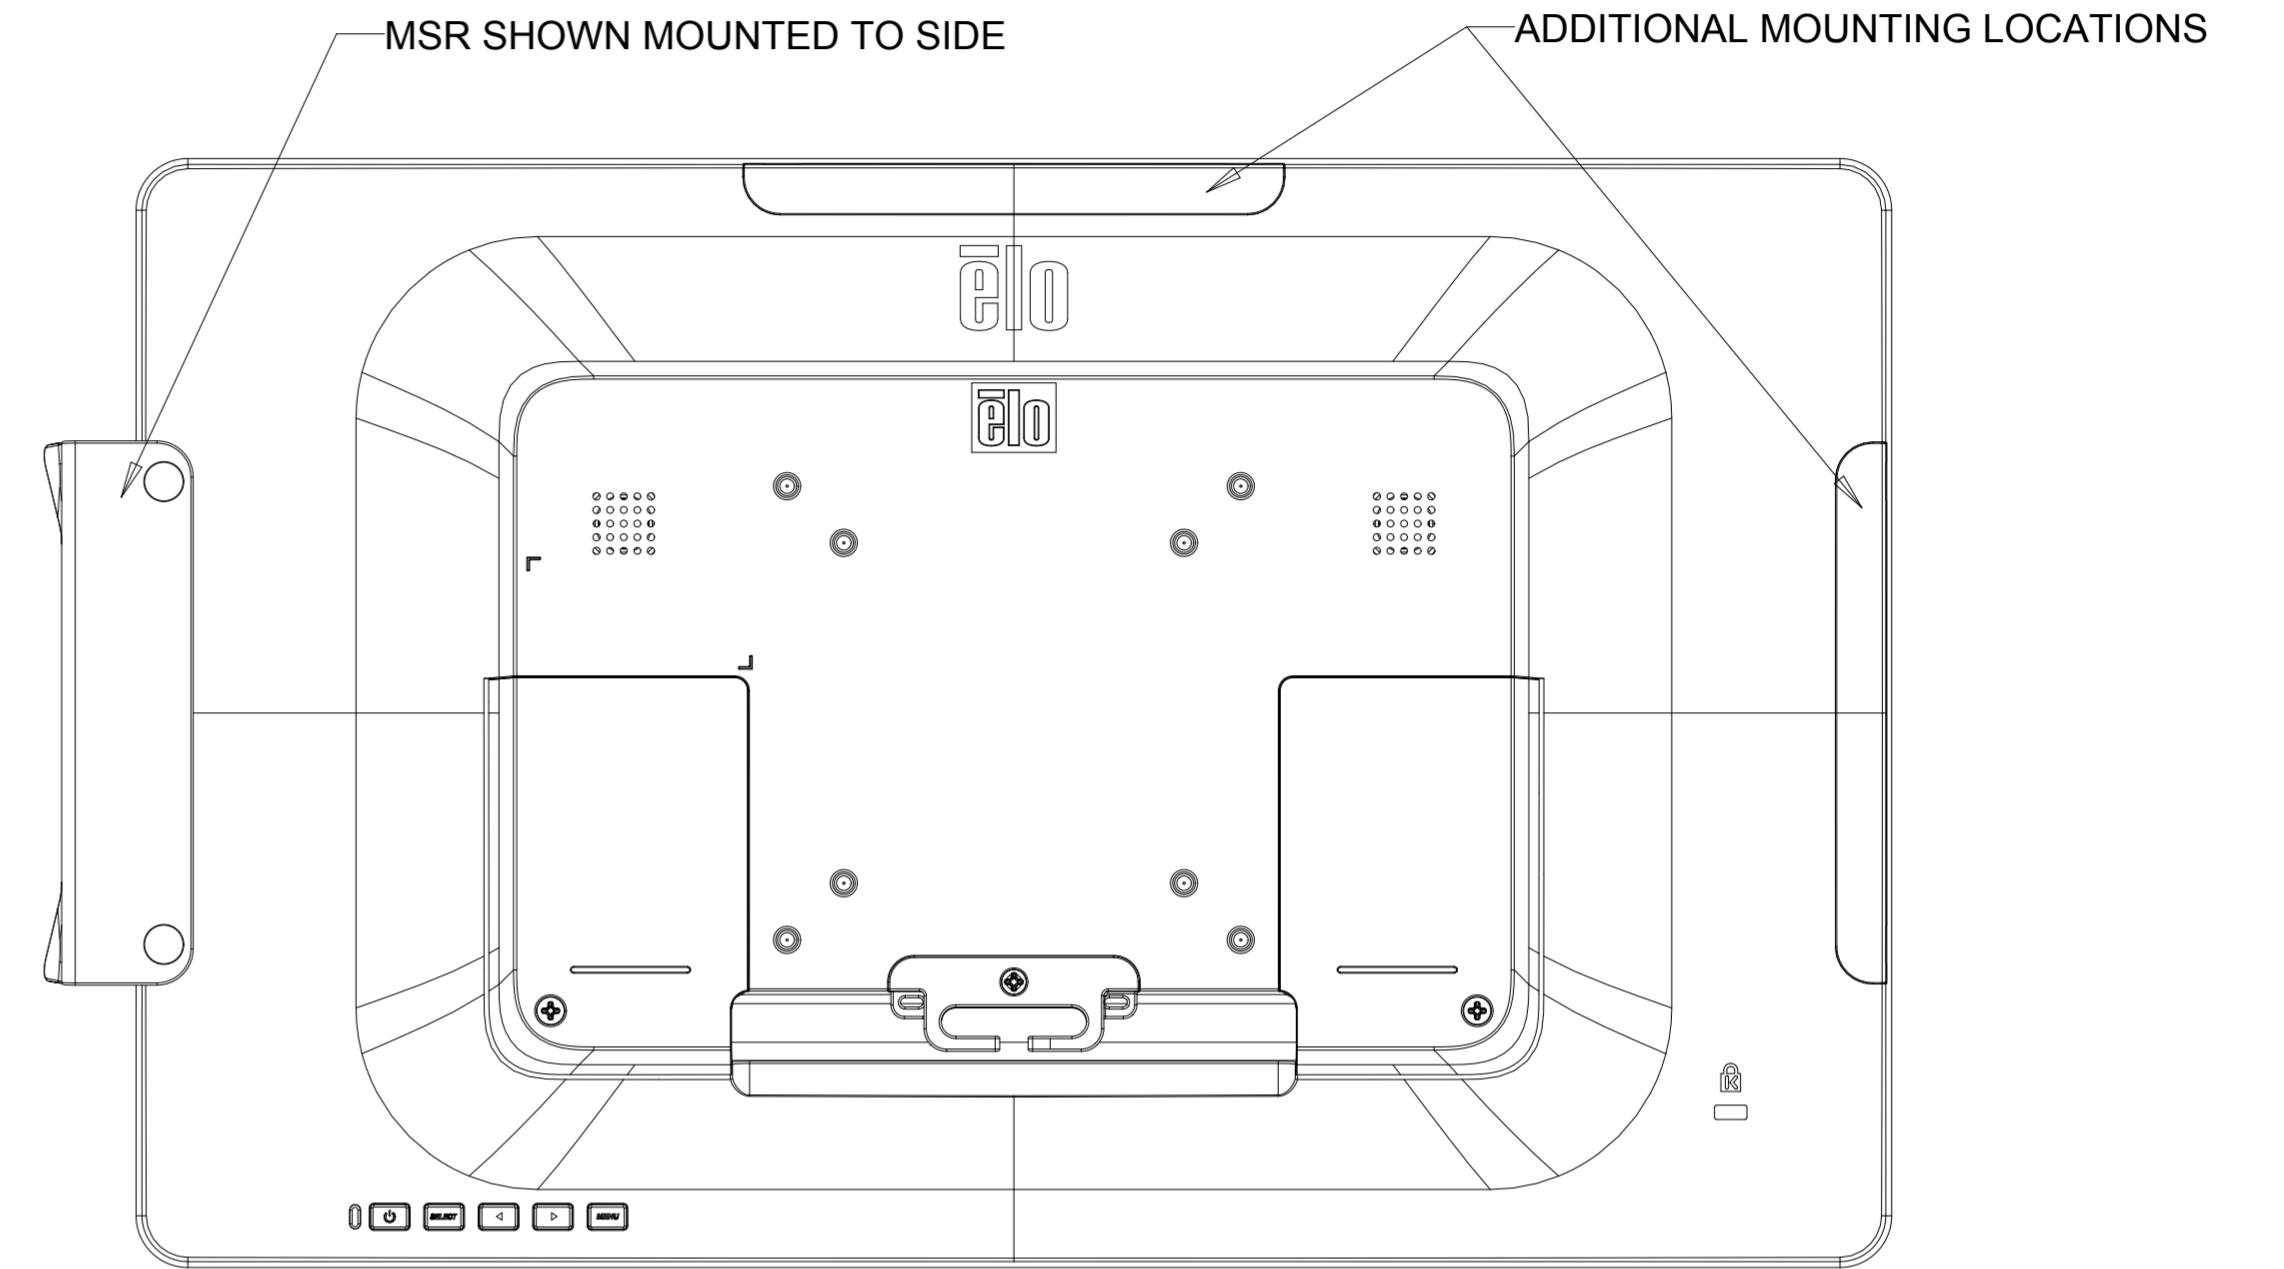

DIMENSIONAL DRAWING: 1502L

DIMENSIONS ARE IN MILLIMETERS

elo

MS601699

DATE: 06/17/2015

REV: B

VESA MOUNT

OPTIONAL MSR KIT

OPTIONAL NFC KIT

ADDITIONAL MOUNTING LOCATIONS

OPTIONAL BAR CODE READER KIT

SCANNER HEAD ROTATES 180 DEGREES

SCALE 1.000

ADDITIONAL MOUNTING LOCATIONS