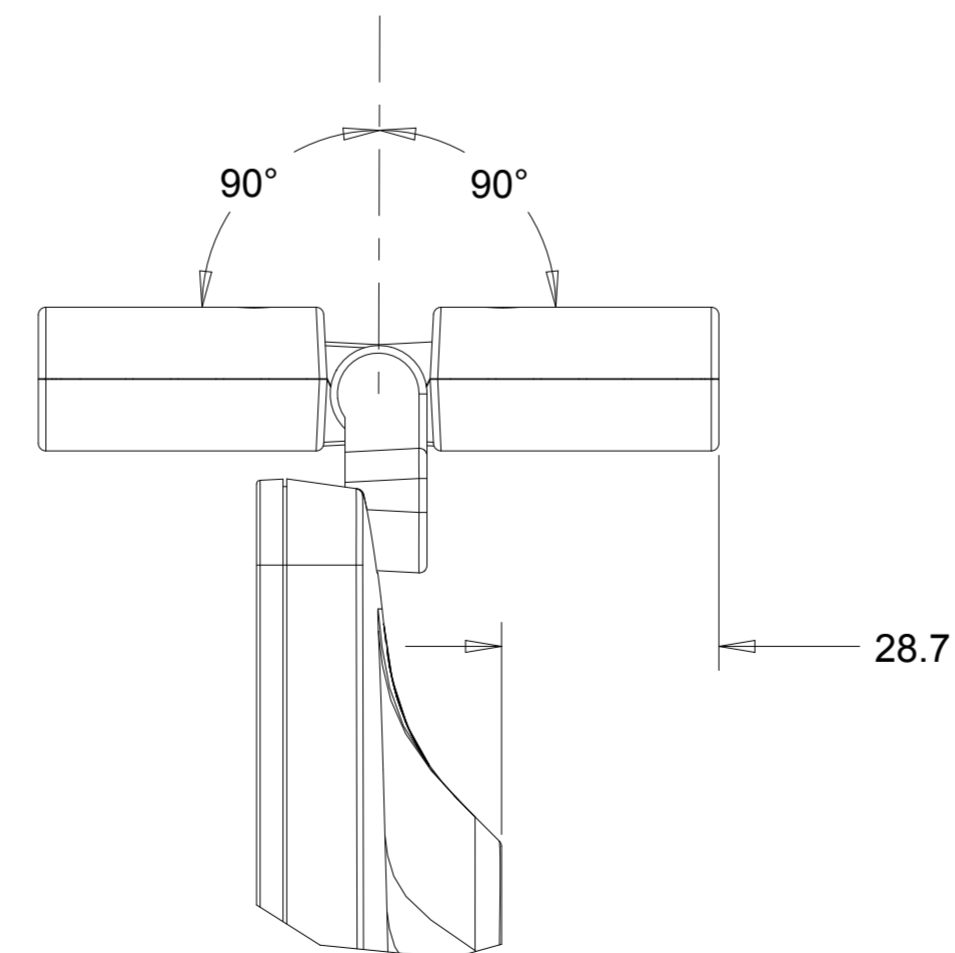

DIMENSIONAL DRAWING: 1502L

DIMENSIONS ARE IN MILLIMETERS

elo

MS601699

DATE: 06/17/2015

REV: B

VESA MOUNT

OPTIONAL MSR KIT

OPTIONAL NFC KIT

ADDITIONAL MOUNTING LOCATIONS

OPTIONAL BAR CODE READER KIT

SCANNER HEAD ROTATES 180 DEGREES

SCALE 1.000

ADDITIONAL MOUNTING LOCATIONS