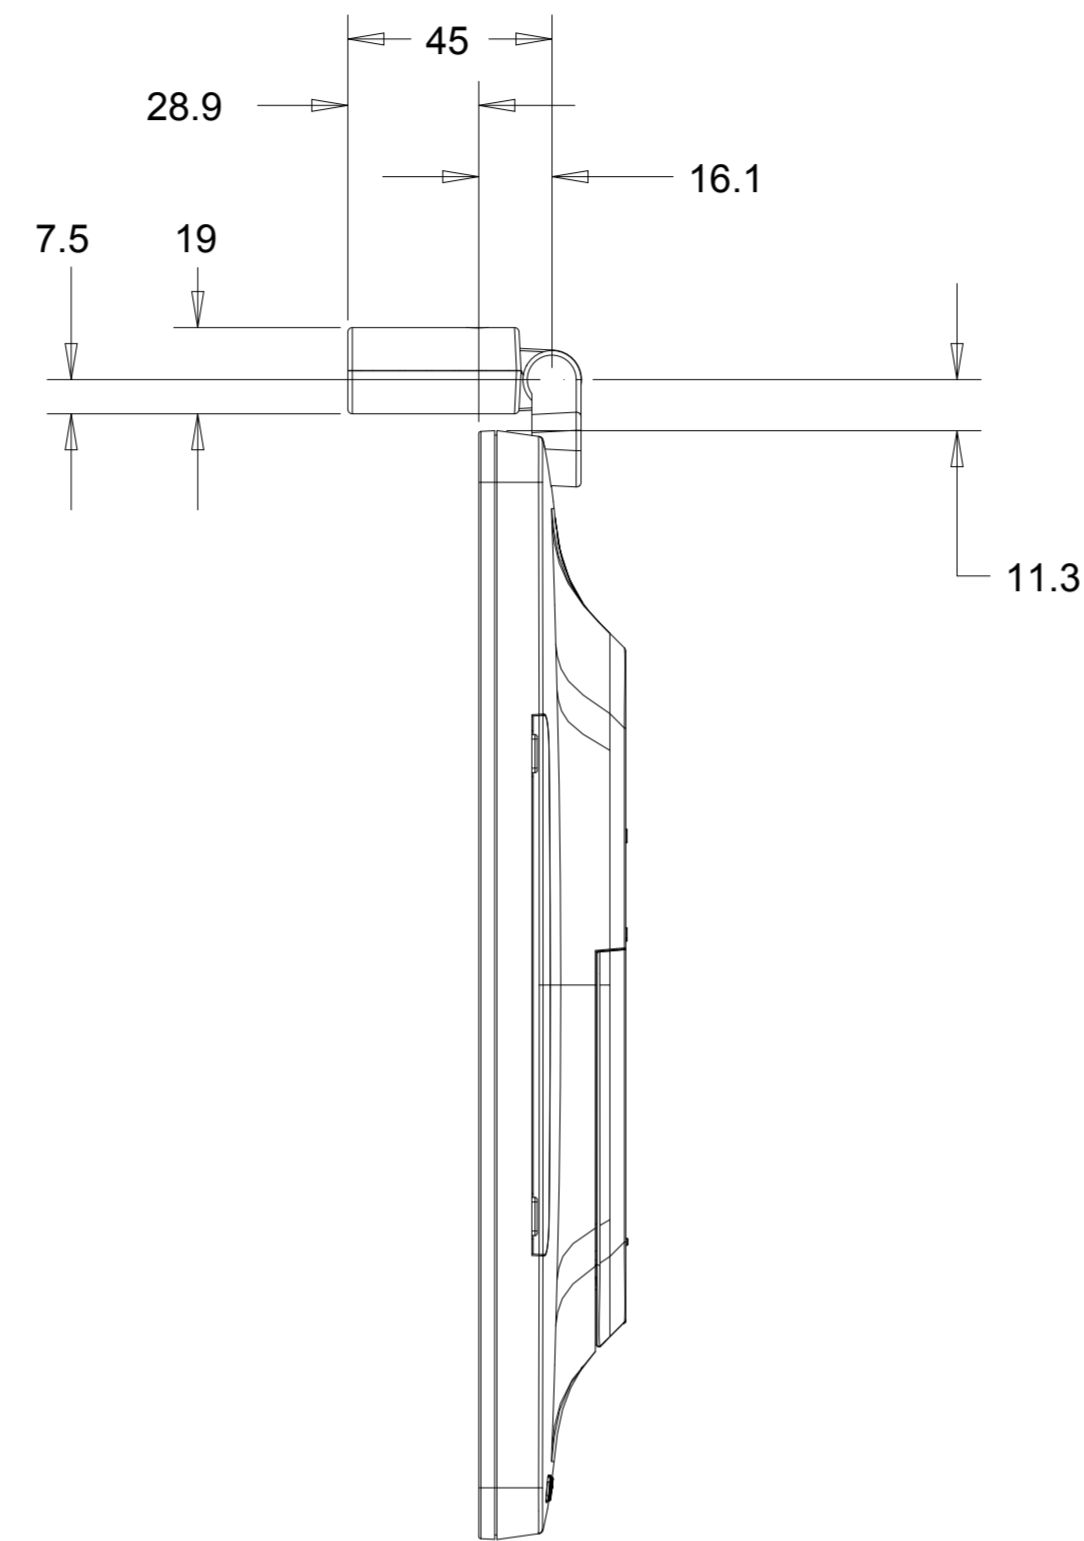

DIMENSIONAL DRAWING: 1502L

DIMENSIONS ARE IN MILLIMETERS

elo

MS601699

DATE: 06/17/2015

REV: B

VESA MOUNT

OPTIONAL MSR KIT

OPTIONAL NFC KIT

ADDITIONAL MOUNTING LOCATIONS

OPTIONAL BAR CODE READER KIT

SCANNER HEAD ROTATES 180 DEGREES

SCALE 1.000

ADDITIONAL MOUNTING LOCATIONS