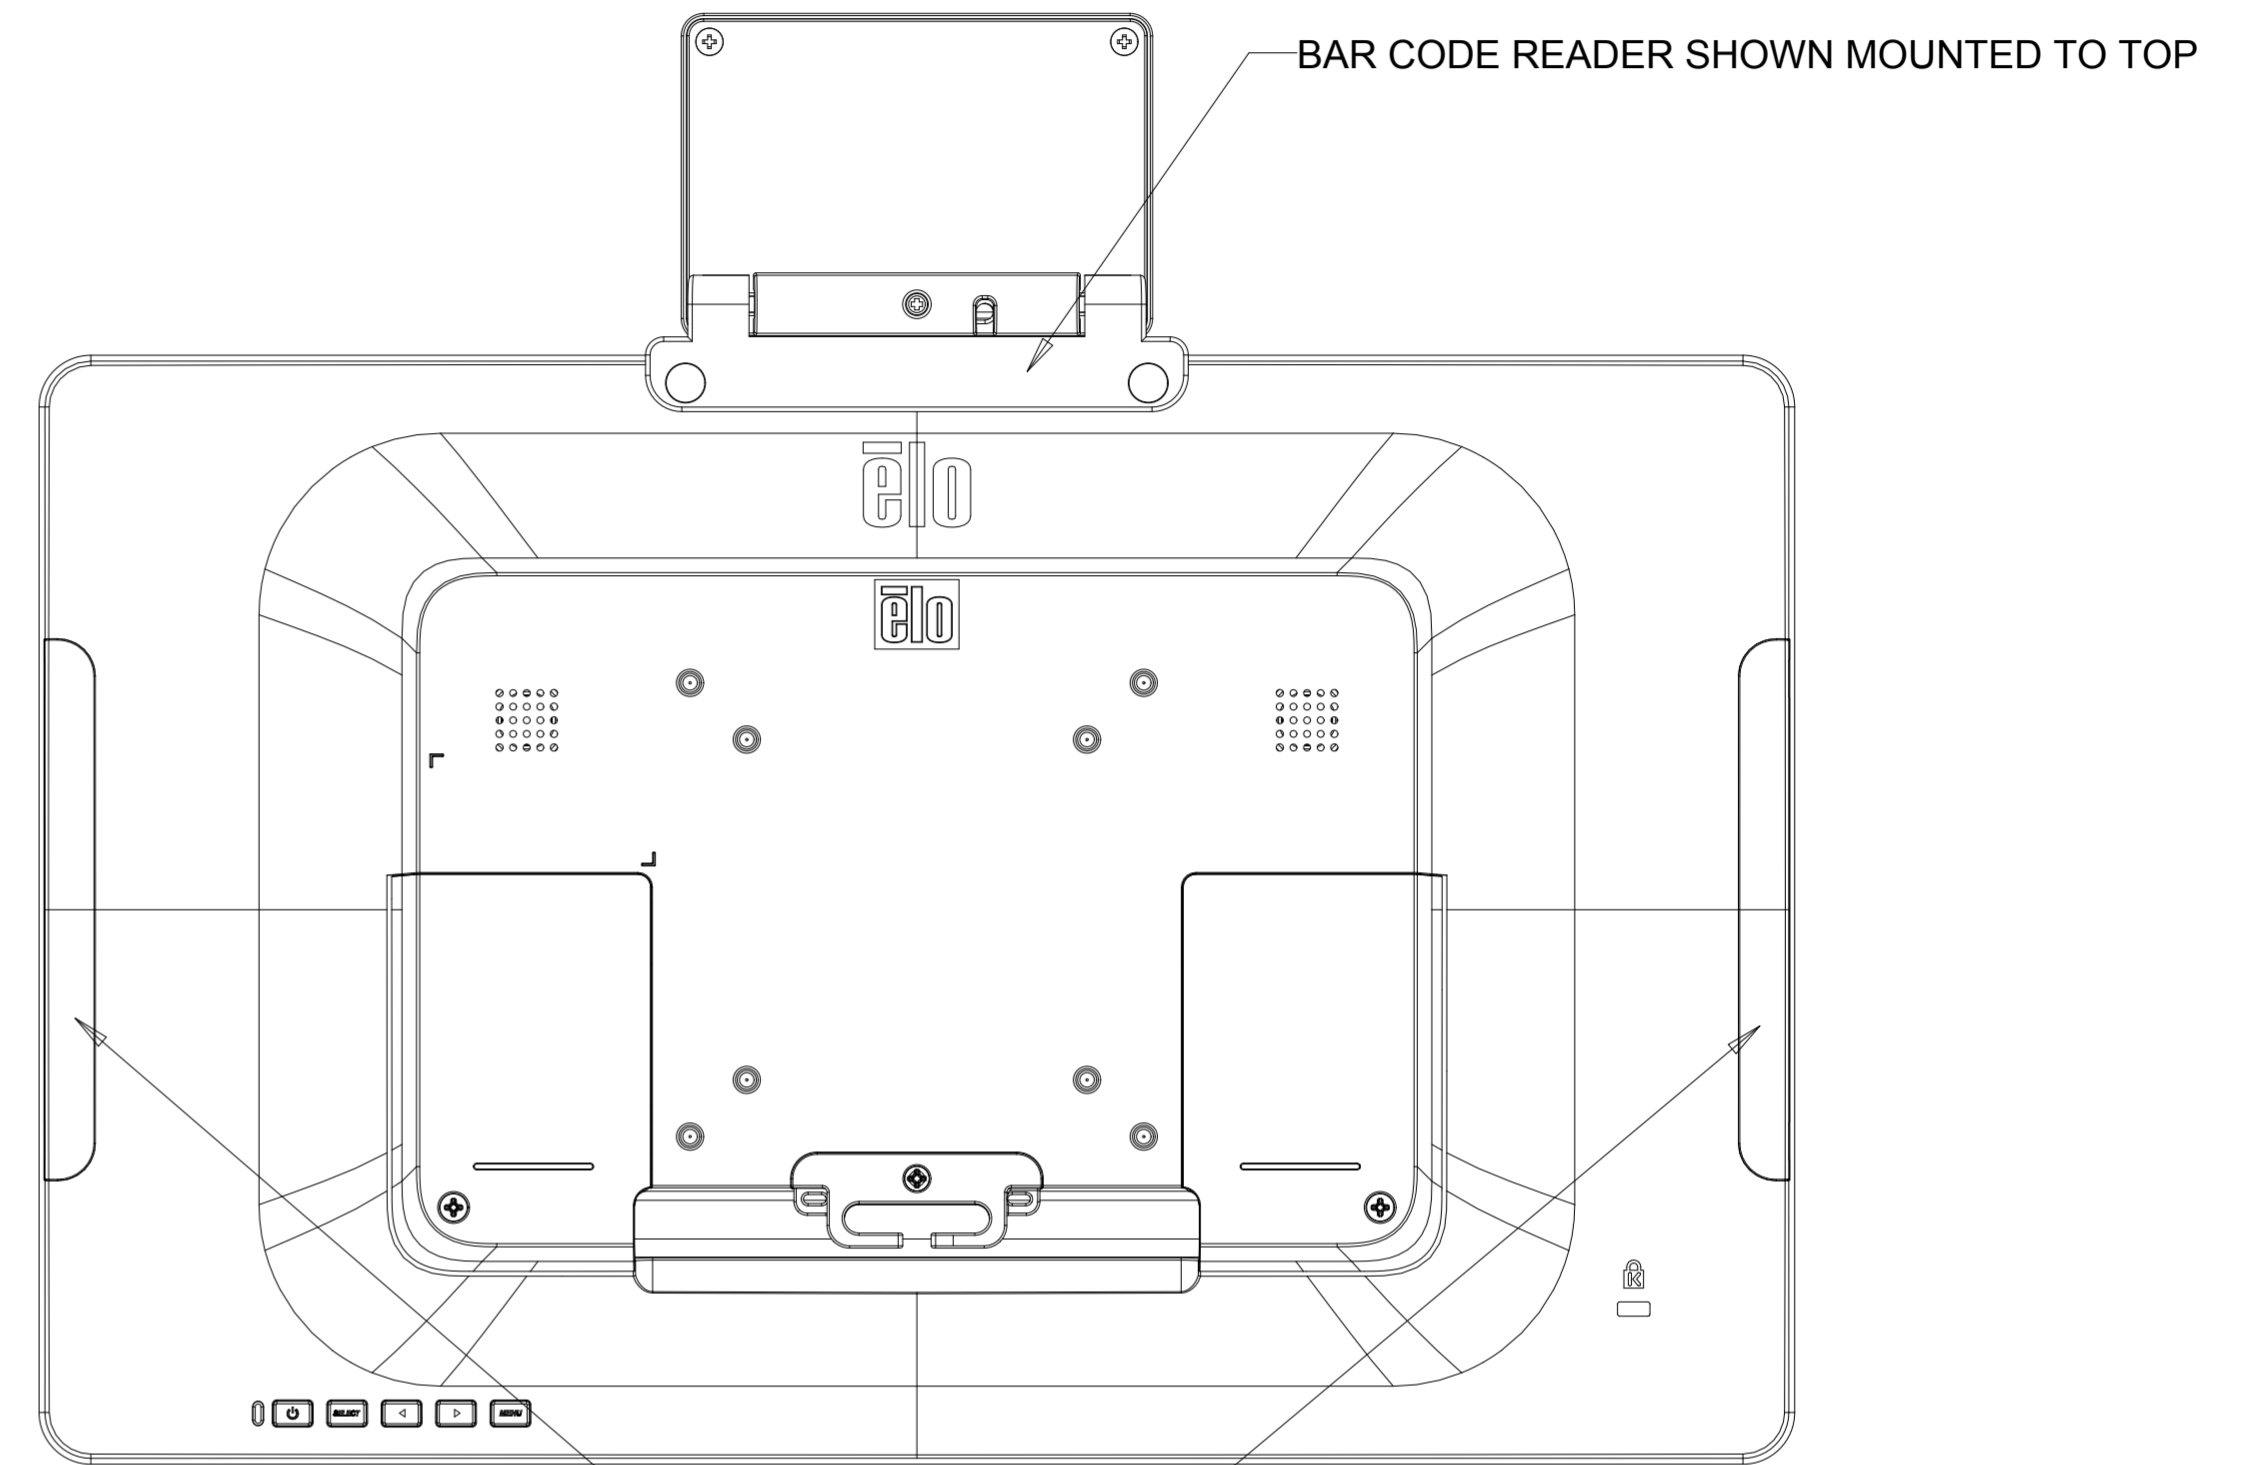

DIMENSIONAL DRAWING: 1502L

DIMENSIONS ARE IN MILLIMETERS

elo

MS601699

DATE: 06/17/2015

REV: B

VESA MOUNT

OPTIONAL MSR KIT

OPTIONAL NFC KIT

ADDITIONAL MOUNTING LOCATIONS

OPTIONAL BAR CODE READER KIT

SCANNER HEAD ROTATES 180 DEGREES

SCALE 1.000

ADDITIONAL MOUNTING LOCATIONS