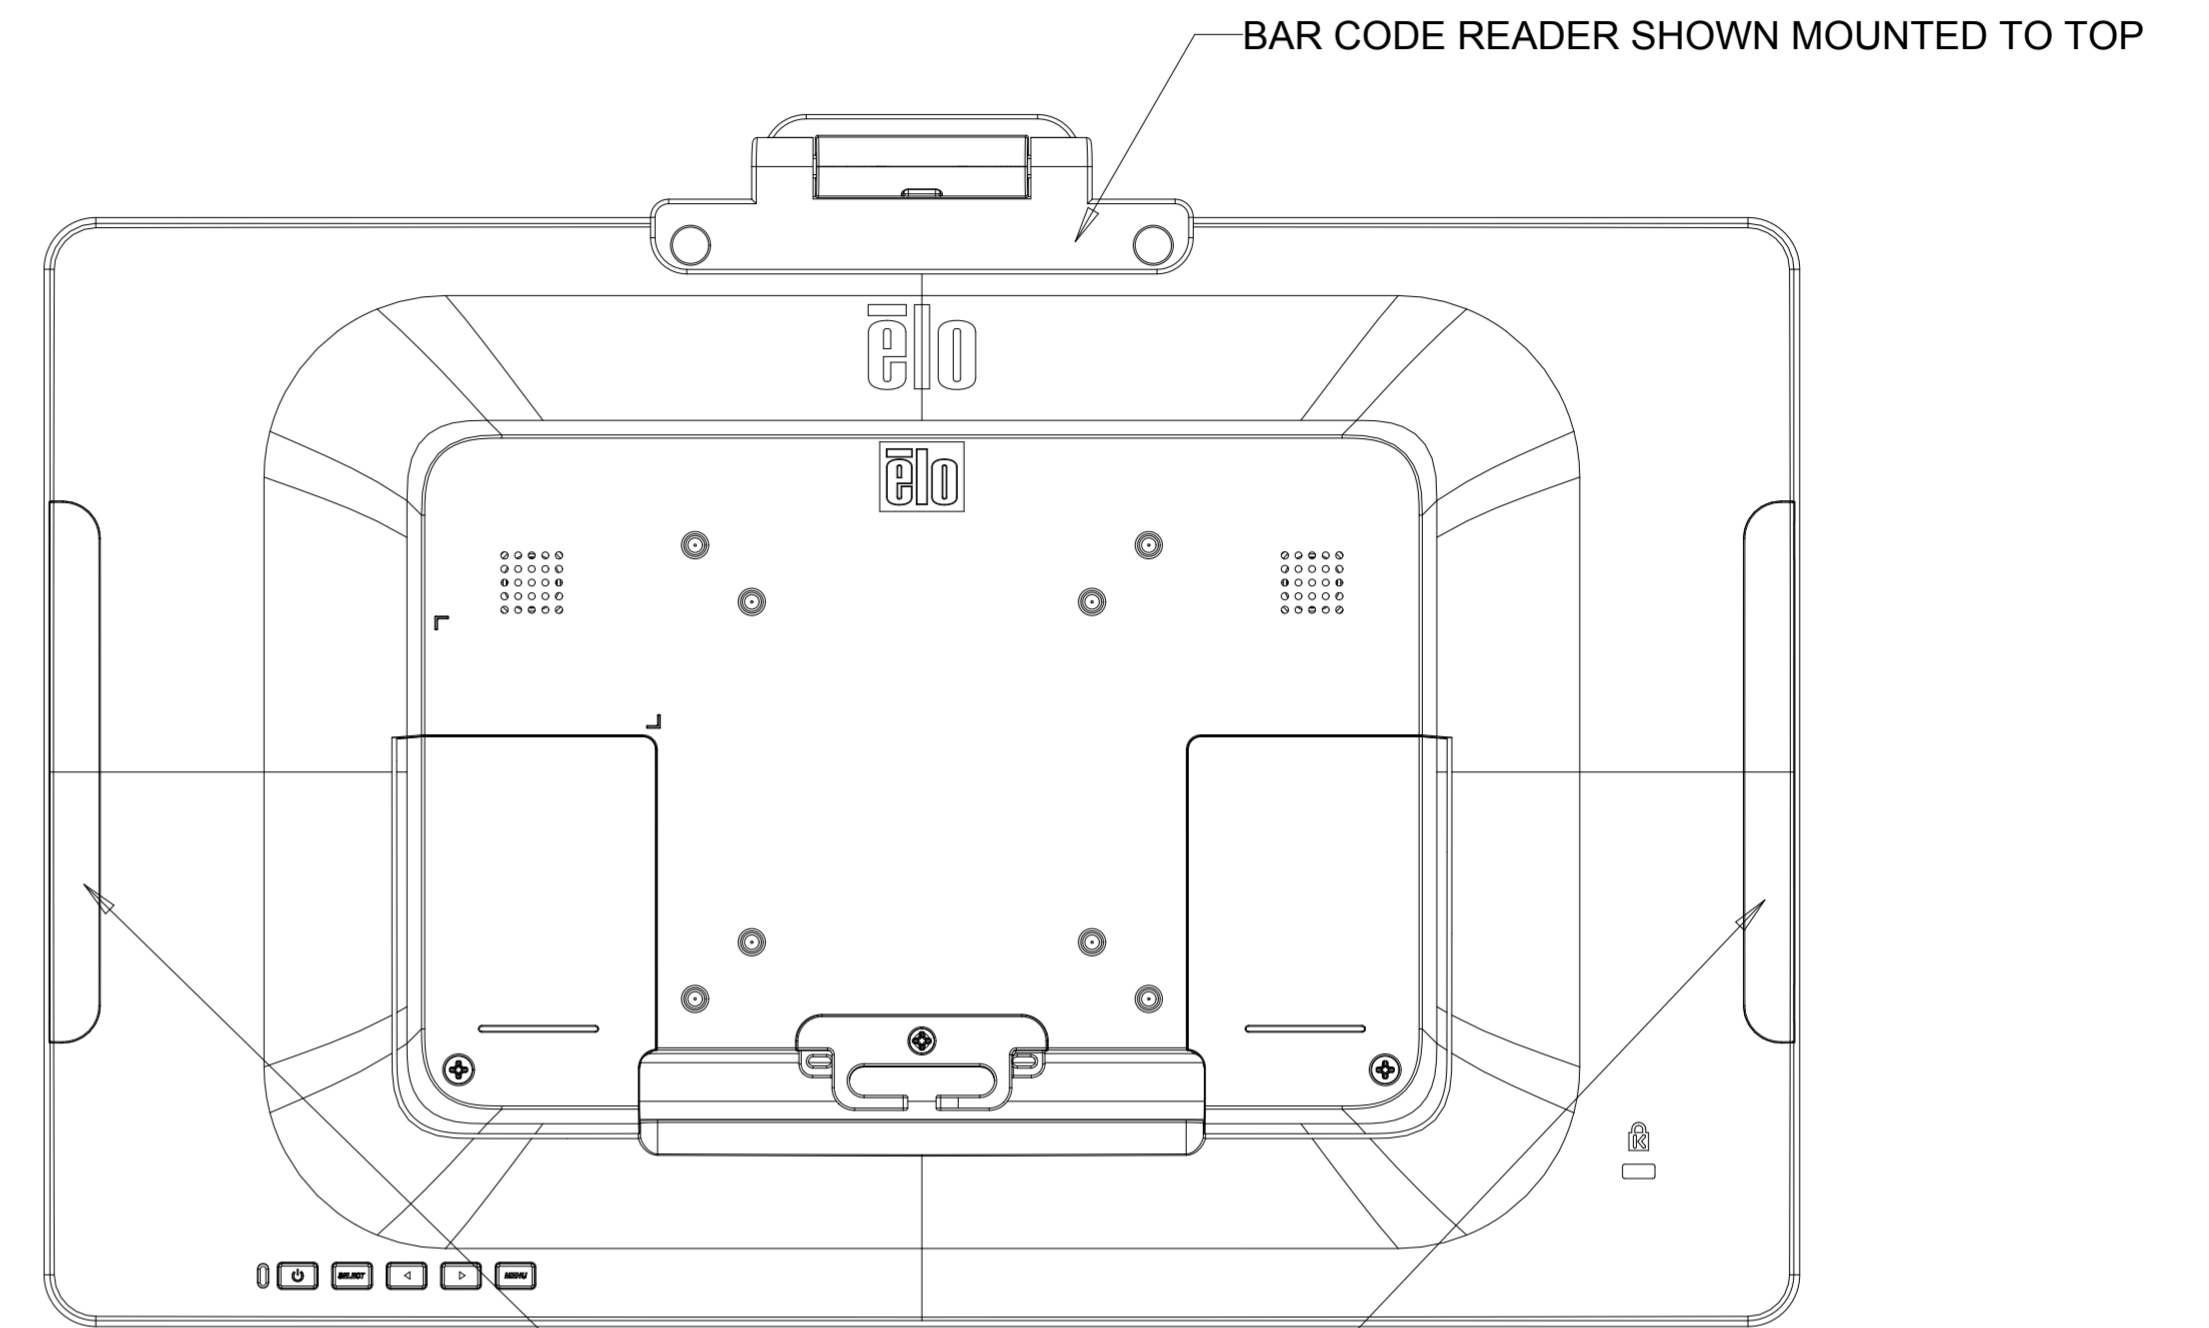

DIMENSIONAL DRAWING: 1502L

DIMENSIONS ARE IN MILLIMETERS

elo

MS601699

DATE: 06/17/2015

REV: B

VESA MOUNT

OPTIONAL MSR KIT

OPTIONAL NFC KIT

ADDITIONAL MOUNTING LOCATIONS

OPTIONAL BAR CODE READER KIT

SCANNER HEAD ROTATES 180 DEGREES

SCALE 1.000

ADDITIONAL MOUNTING LOCATIONS