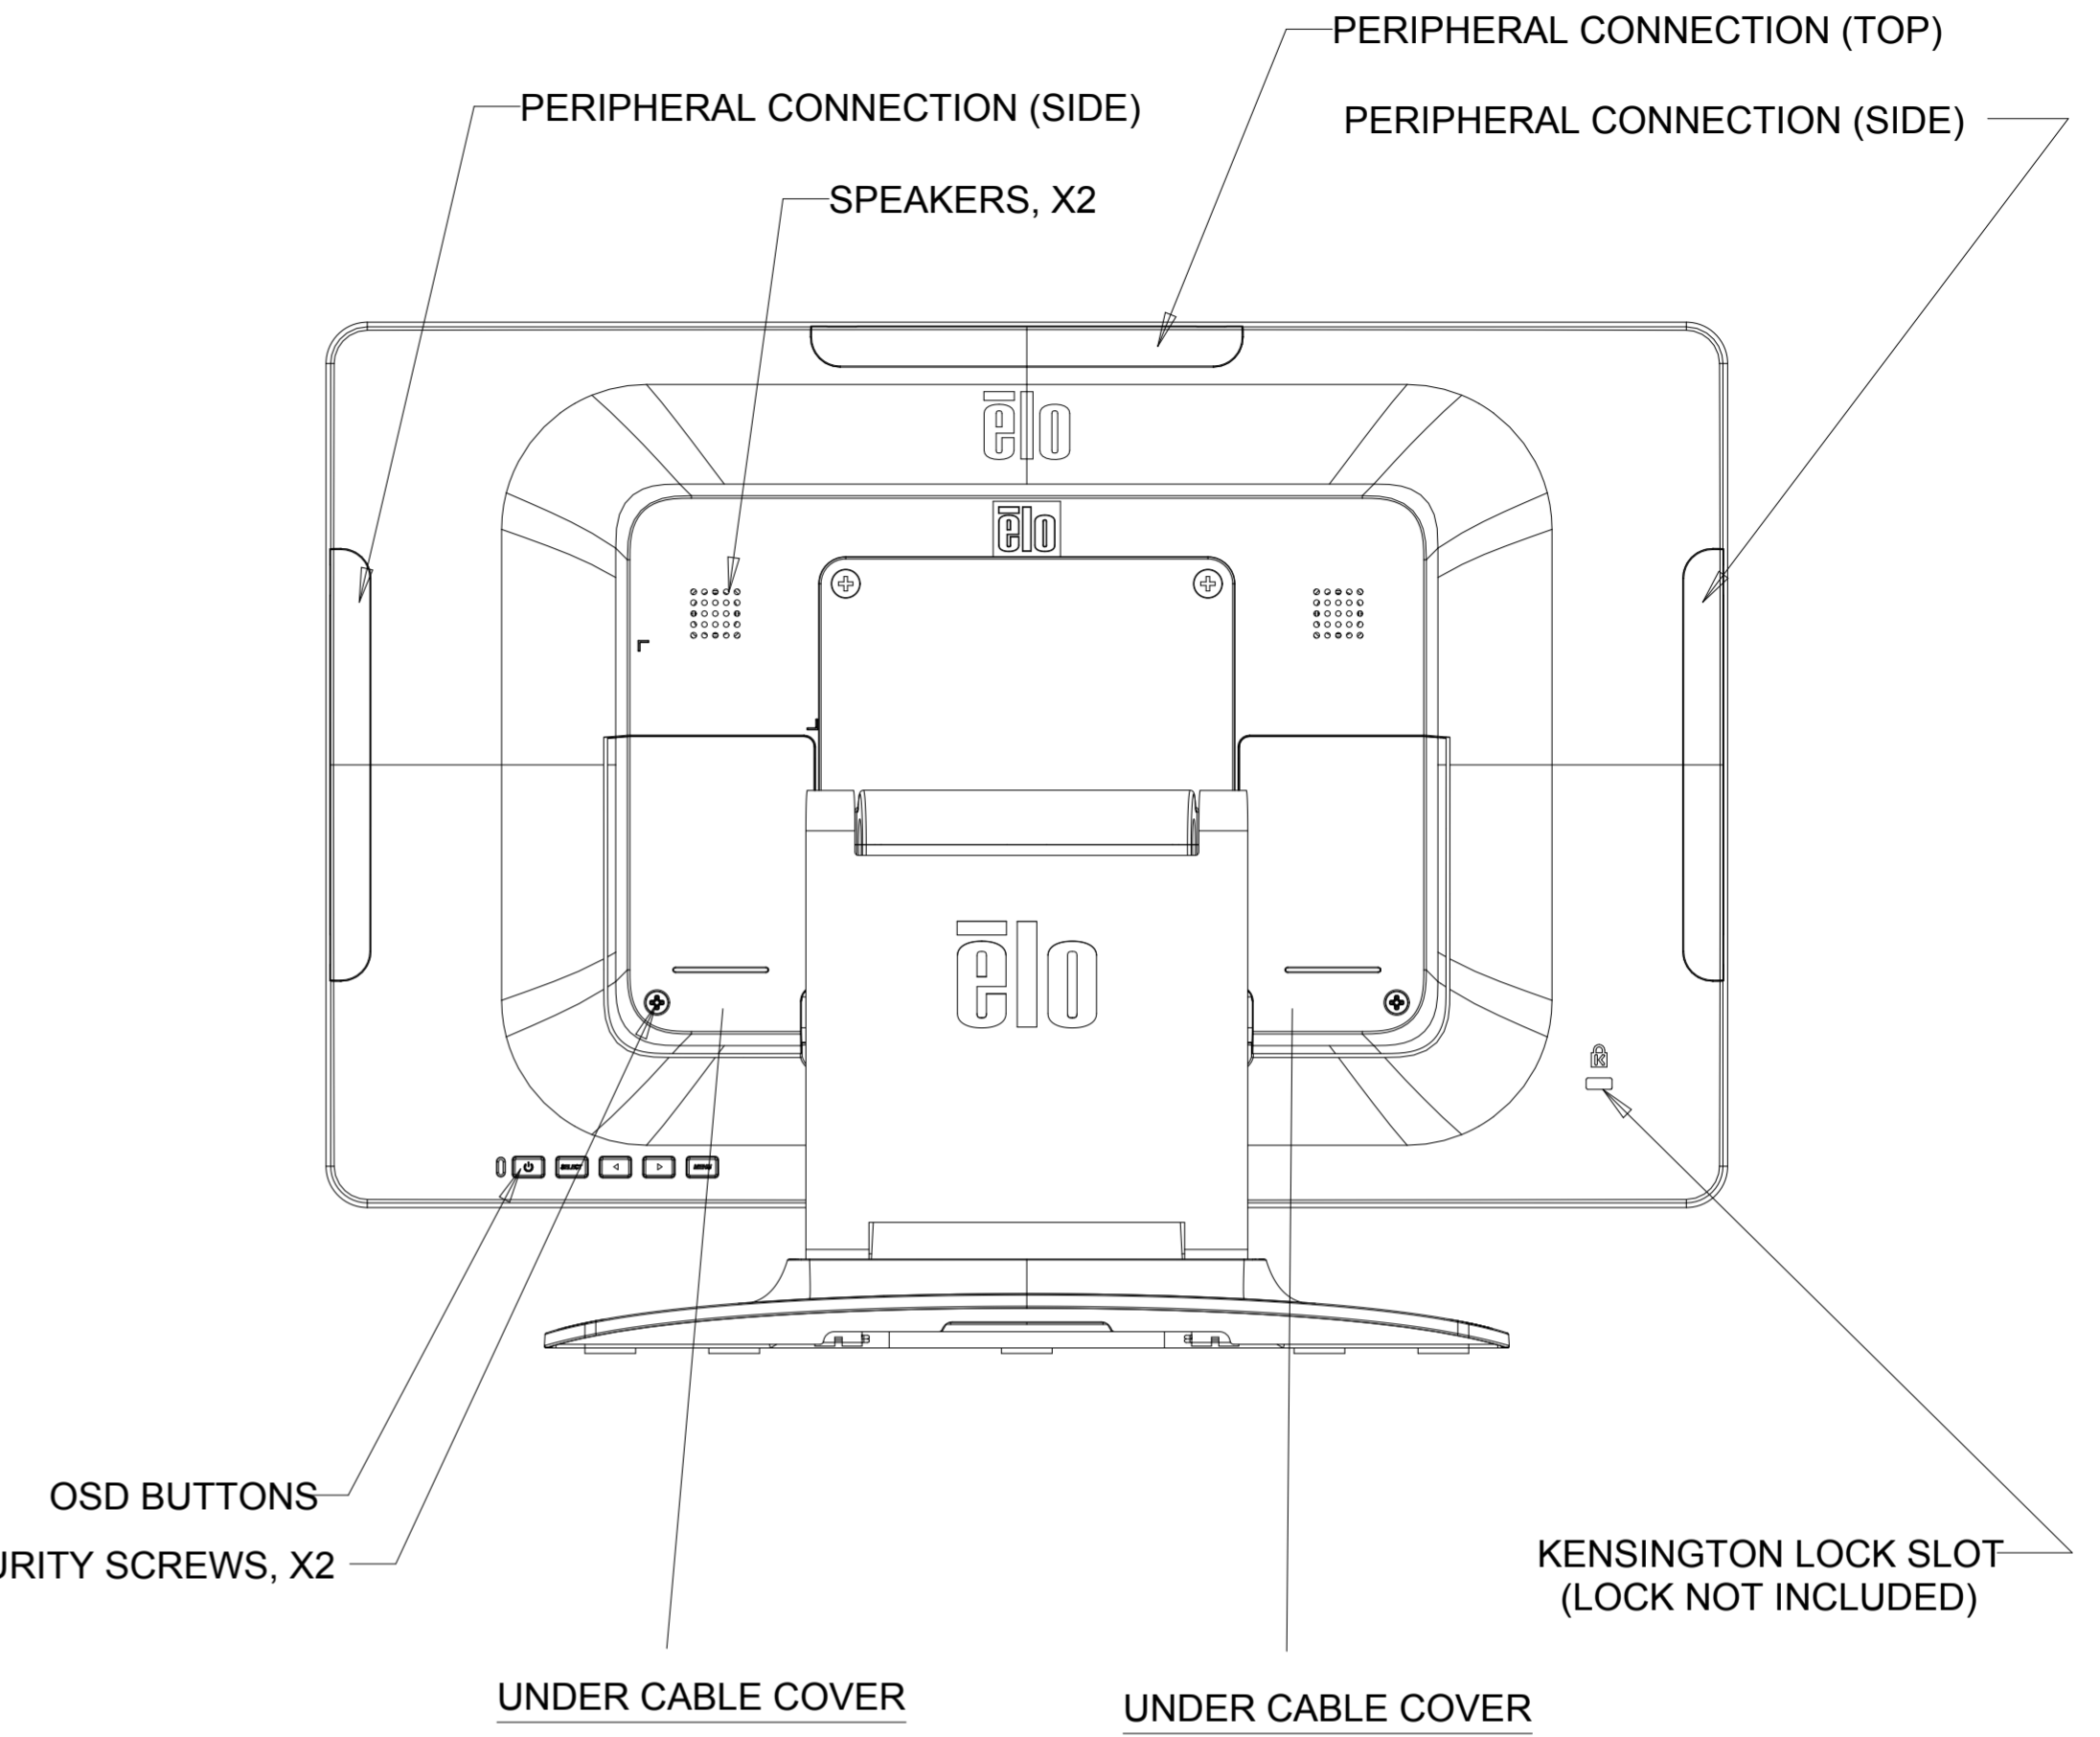

DIMENSIONAL DRAWING: 1502L

DIMENSIONS ARE IN MILLIMETERS

elo

MS601699

DATE: 06/17/2015

REV: B

VESA MOUNT

OPTIONAL MSR KIT

OPTIONAL NFC KIT

ADDITIONAL MOUNTING LOCATIONS

OPTIONAL BAR CODE READER KIT

SCANNER HEAD ROTATES 180 DEGREES

SCALE 1.000

ADDITIONAL MOUNTING LOCATIONS