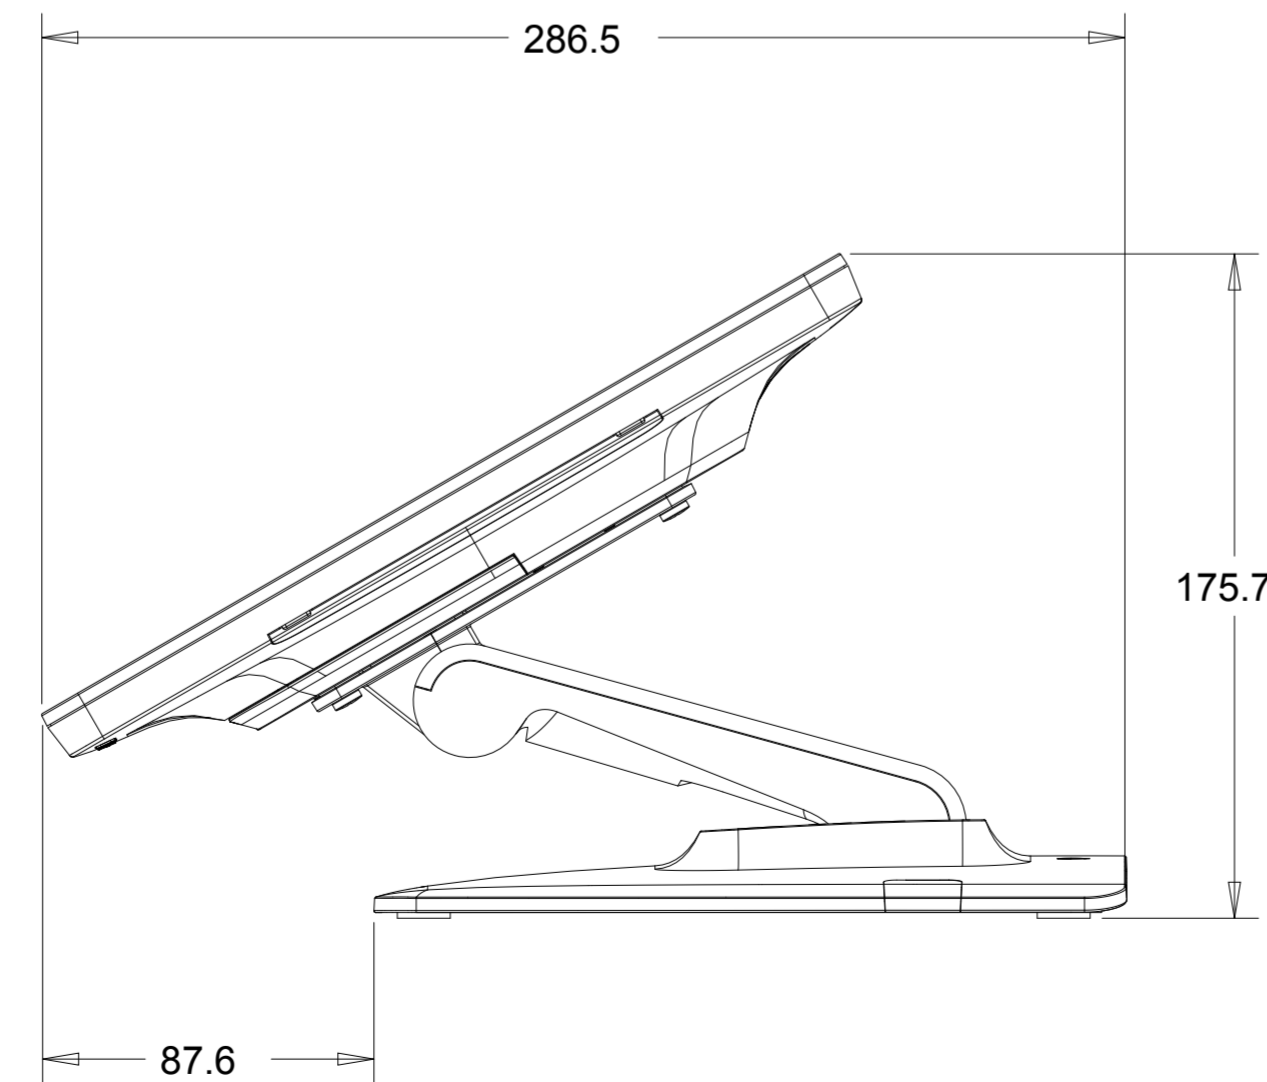

DIMENSIONAL DRAWING: 1502L

DIMENSIONS ARE IN MILLIMETERS

elo

MS601699

DATE: 06/17/2015

REV: B

VESA MOUNT

OPTIONAL MSR KIT

OPTIONAL NFC KIT

ADDITIONAL MOUNTING LOCATIONS

OPTIONAL BAR CODE READER KIT

SCANNER HEAD ROTATES 180 DEGREES

SCALE 1.000

ADDITIONAL MOUNTING LOCATIONS