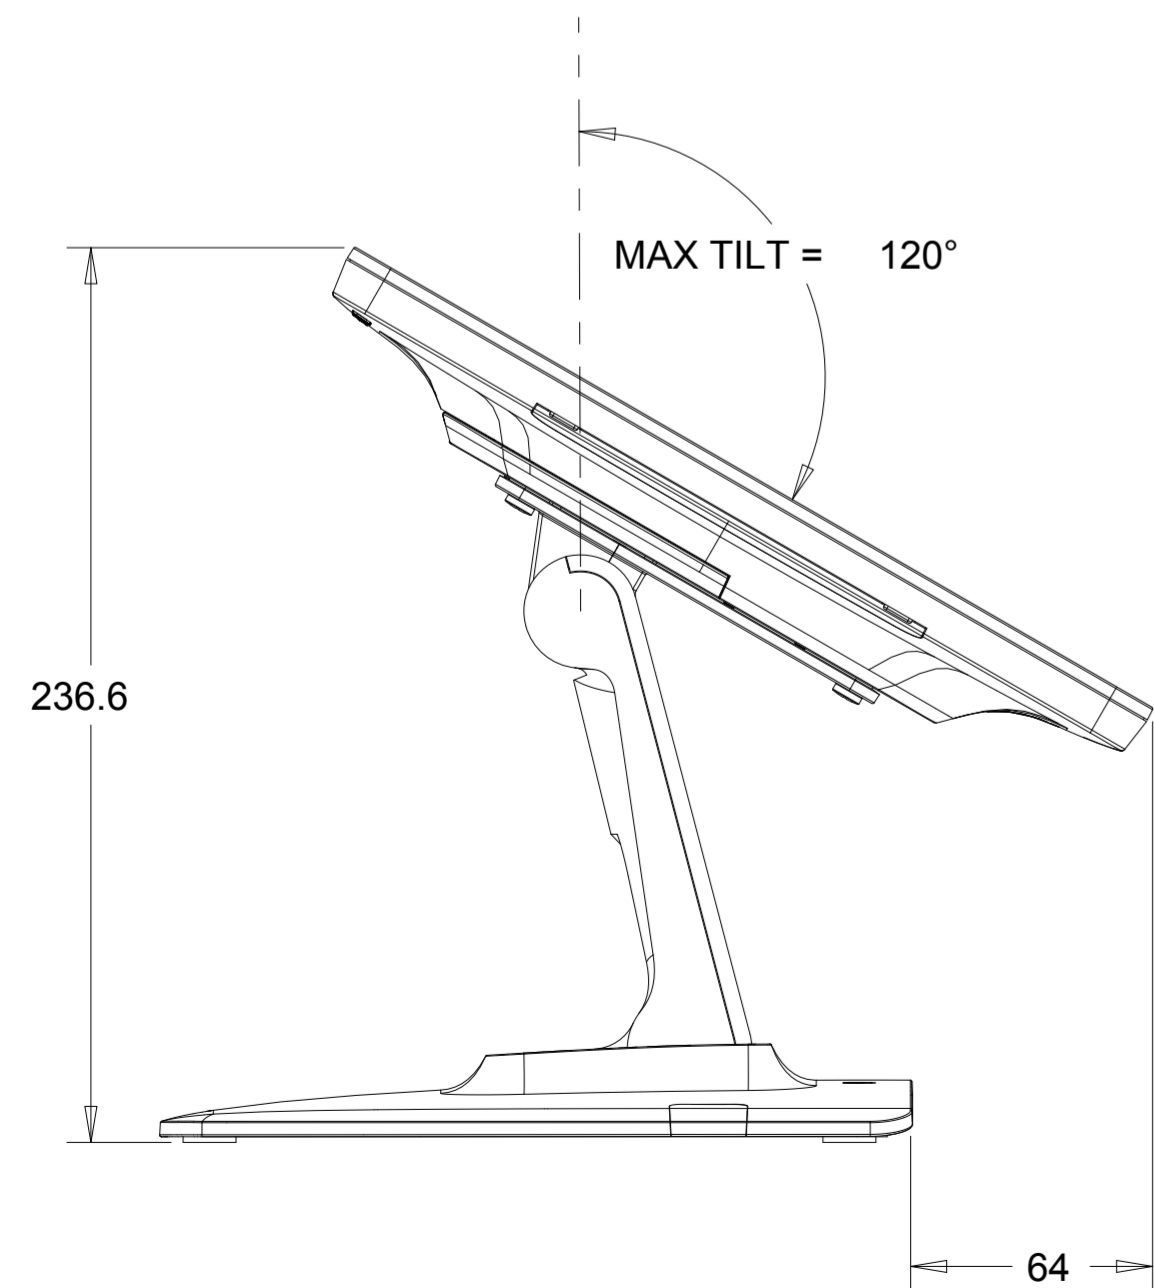

DIMENSIONAL DRAWING: 1502L

DIMENSIONS ARE IN MILLIMETERS

elo

MS601699

DATE: 06/17/2015

REV: B

VESA MOUNT

OPTIONAL MSR KIT

OPTIONAL NFC KIT

ADDITIONAL MOUNTING LOCATIONS

OPTIONAL BAR CODE READER KIT

SCANNER HEAD ROTATES 180 DEGREES

SCALE 1.000

ADDITIONAL MOUNTING LOCATIONS