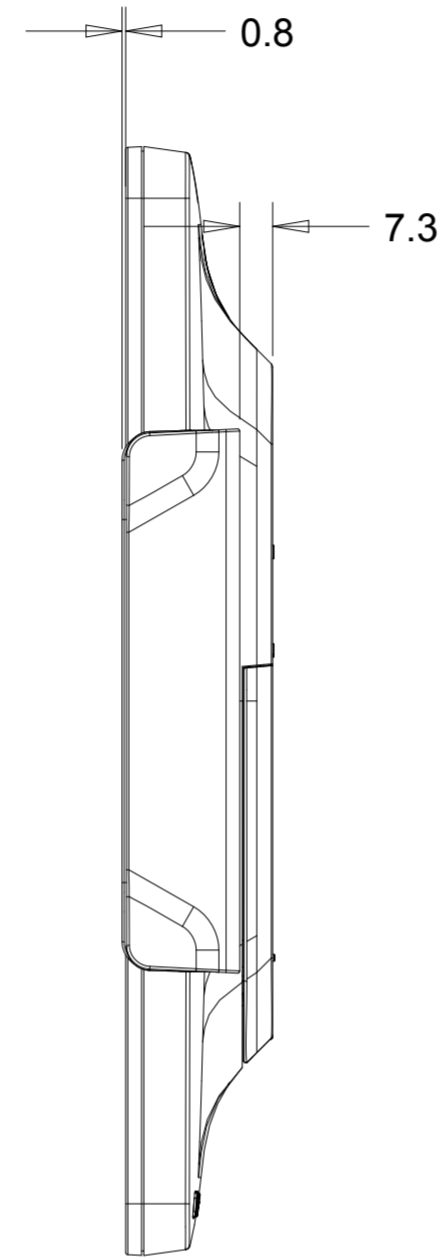

DIMENSIONAL DRAWING: 1502L

DIMENSIONS ARE IN MILLIMETERS

elo

MS601699

DATE: 06/17/2015

REV: B

VESA MOUNT

OPTIONAL MSR KIT

OPTIONAL NFC KIT

ADDITIONAL MOUNTING LOCATIONS

OPTIONAL BAR CODE READER KIT

SCANNER HEAD ROTATES 180 DEGREES

SCALE 1.000

ADDITIONAL MOUNTING LOCATIONS