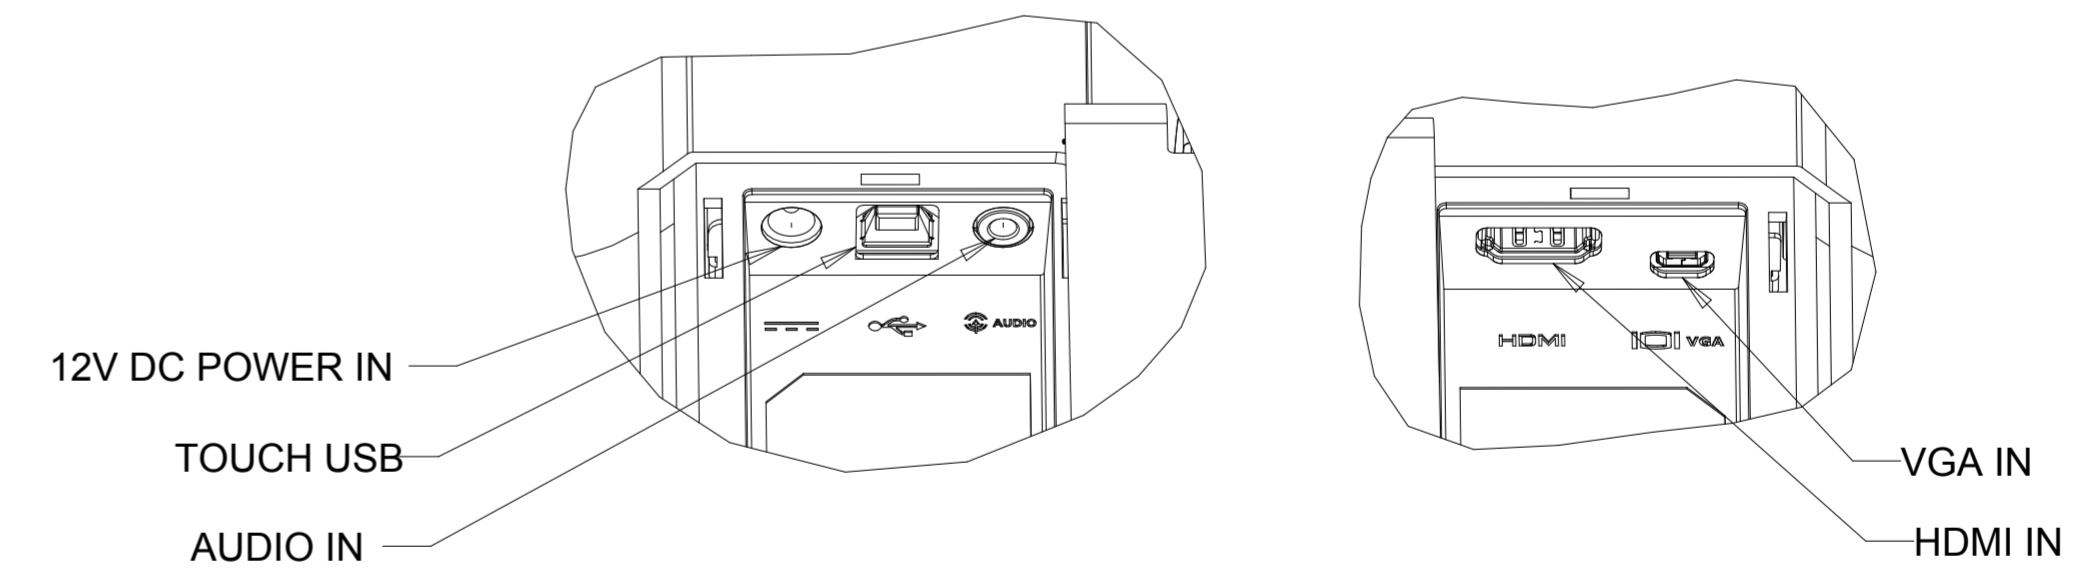

DIMENSIONAL DRAWING: 1502L

DIMENSIONS ARE IN MILLIMETERS

elo

MS601699

DATE: 06/17/2015

REV: B

VESA MOUNT

OPTIONAL MSR KIT

OPTIONAL NFC KIT

ADDITIONAL MOUNTING LOCATIONS

OPTIONAL BAR CODE READER KIT

SCANNER HEAD ROTATES 180 DEGREES

SCALE 1.000

ADDITIONAL MOUNTING LOCATIONS