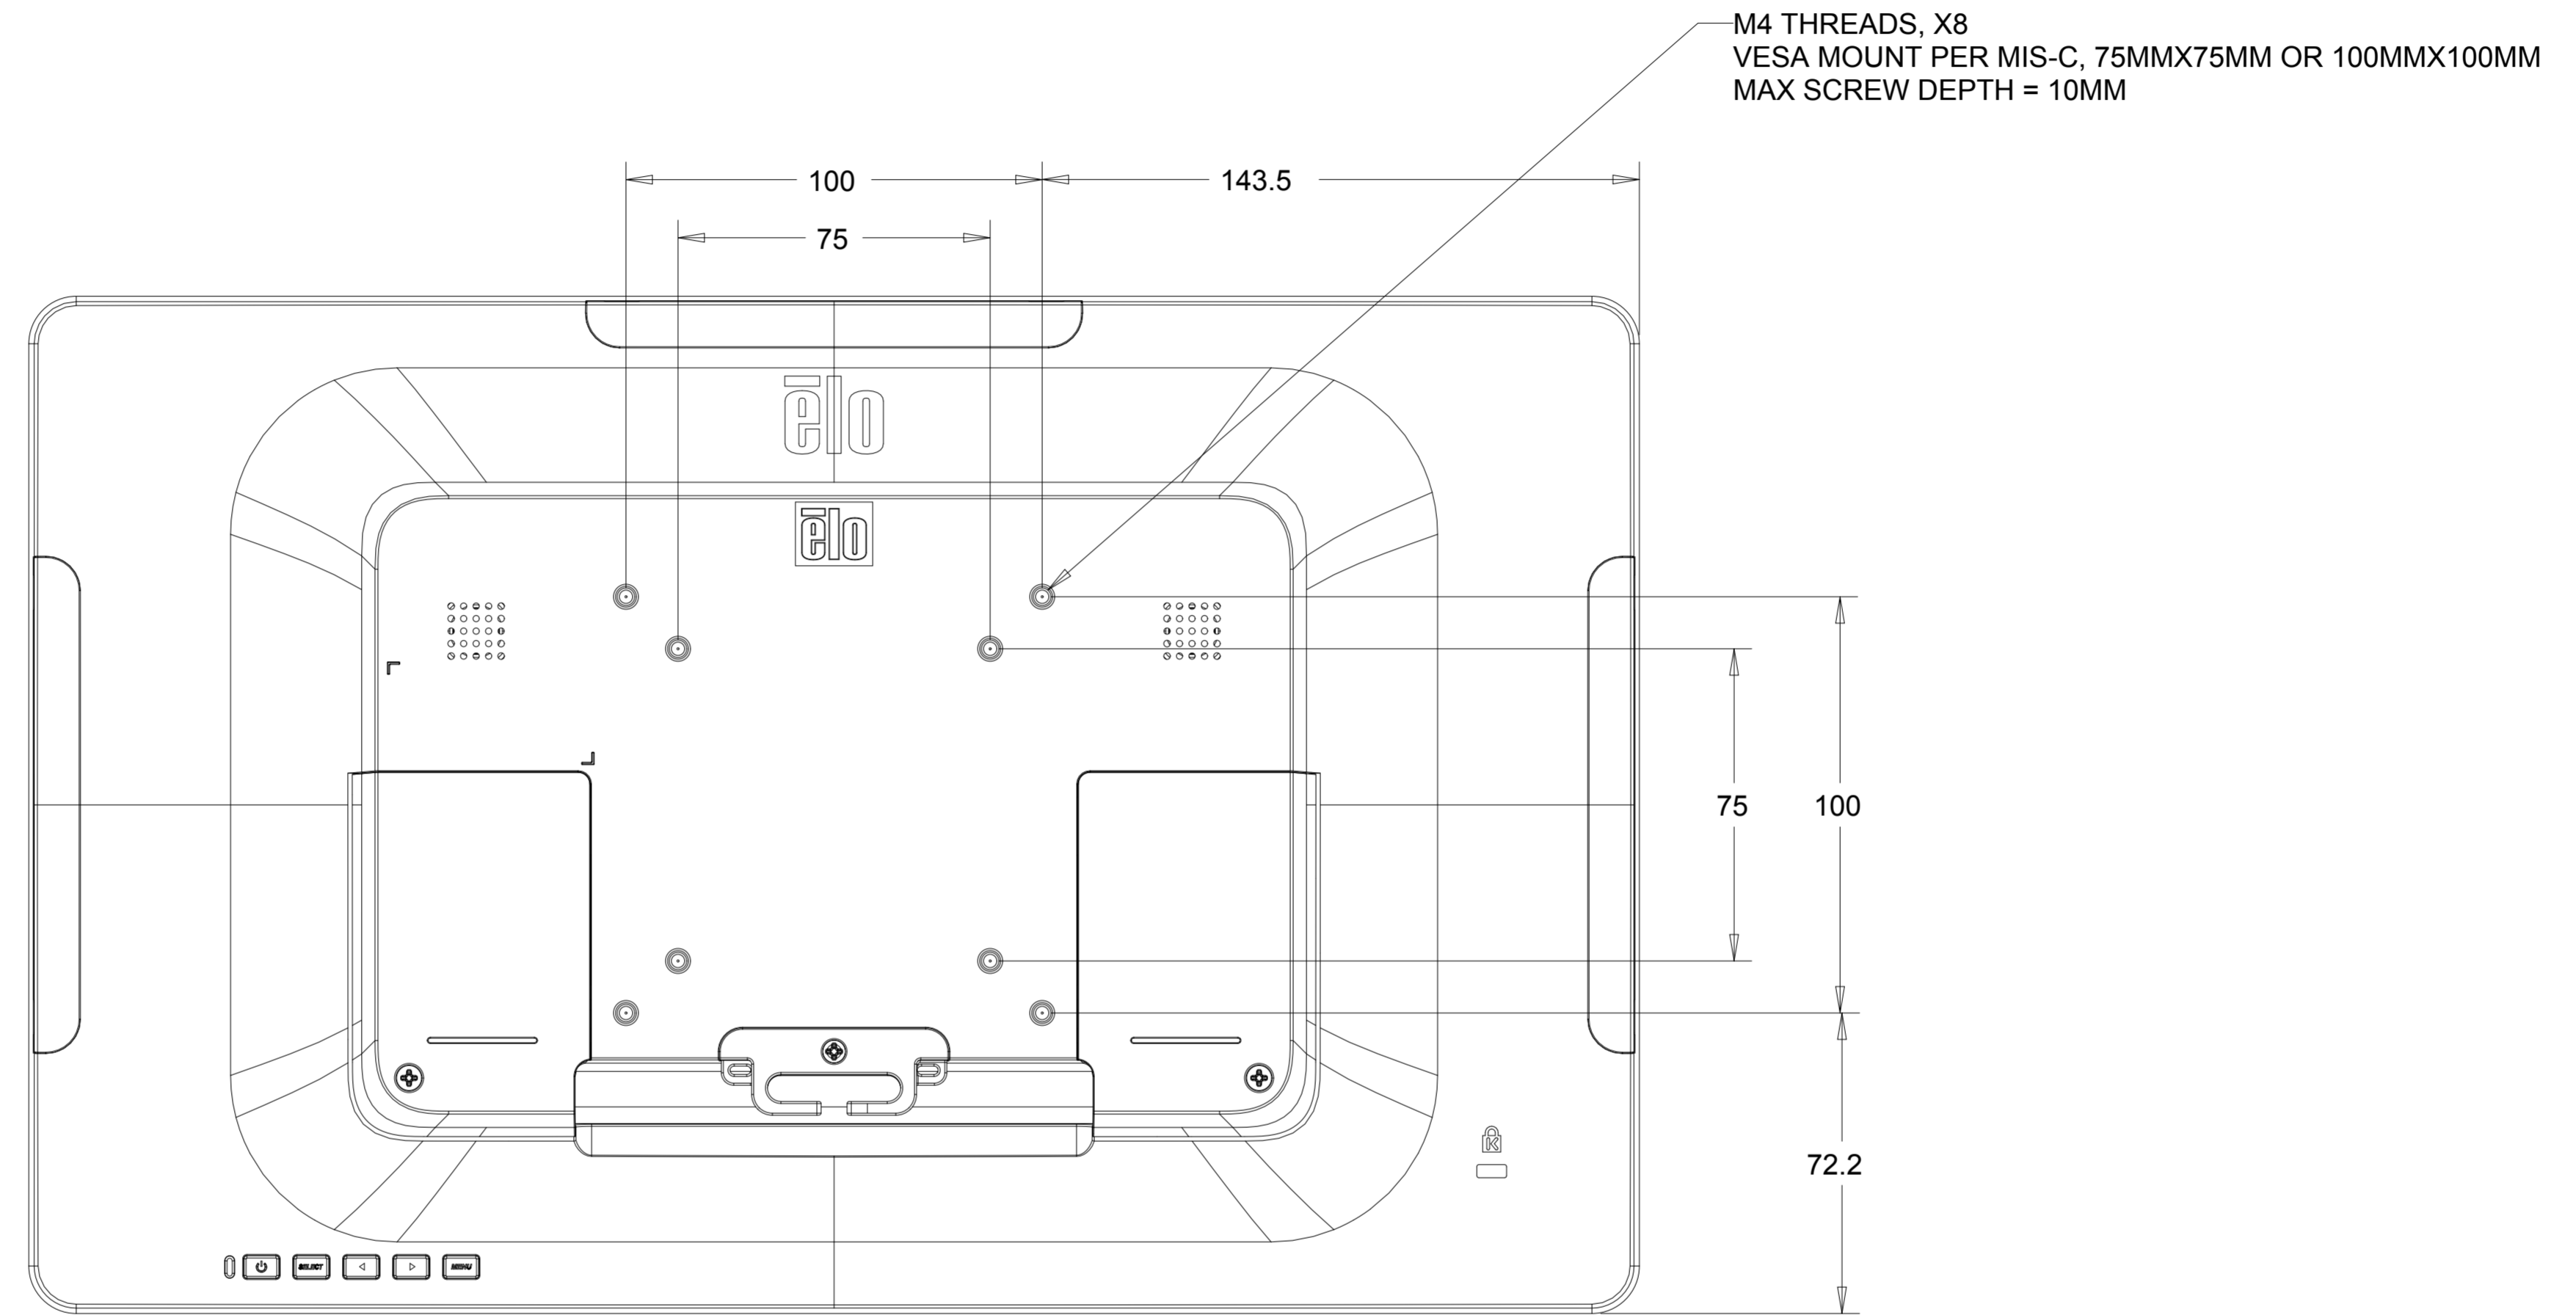

DIMENSIONAL DRAWING: 1502L

DIMENSIONS ARE IN MILLIMETERS

elo

MS601699

DATE: 06/17/2015

REV: B

VESA MOUNT

OPTIONAL MSR KIT

OPTIONAL NFC KIT

ADDITIONAL MOUNTING LOCATIONS

OPTIONAL BAR CODE READER KIT

SCANNER HEAD ROTATES 180 DEGREES

SCALE 1.000

ADDITIONAL MOUNTING LOCATIONS