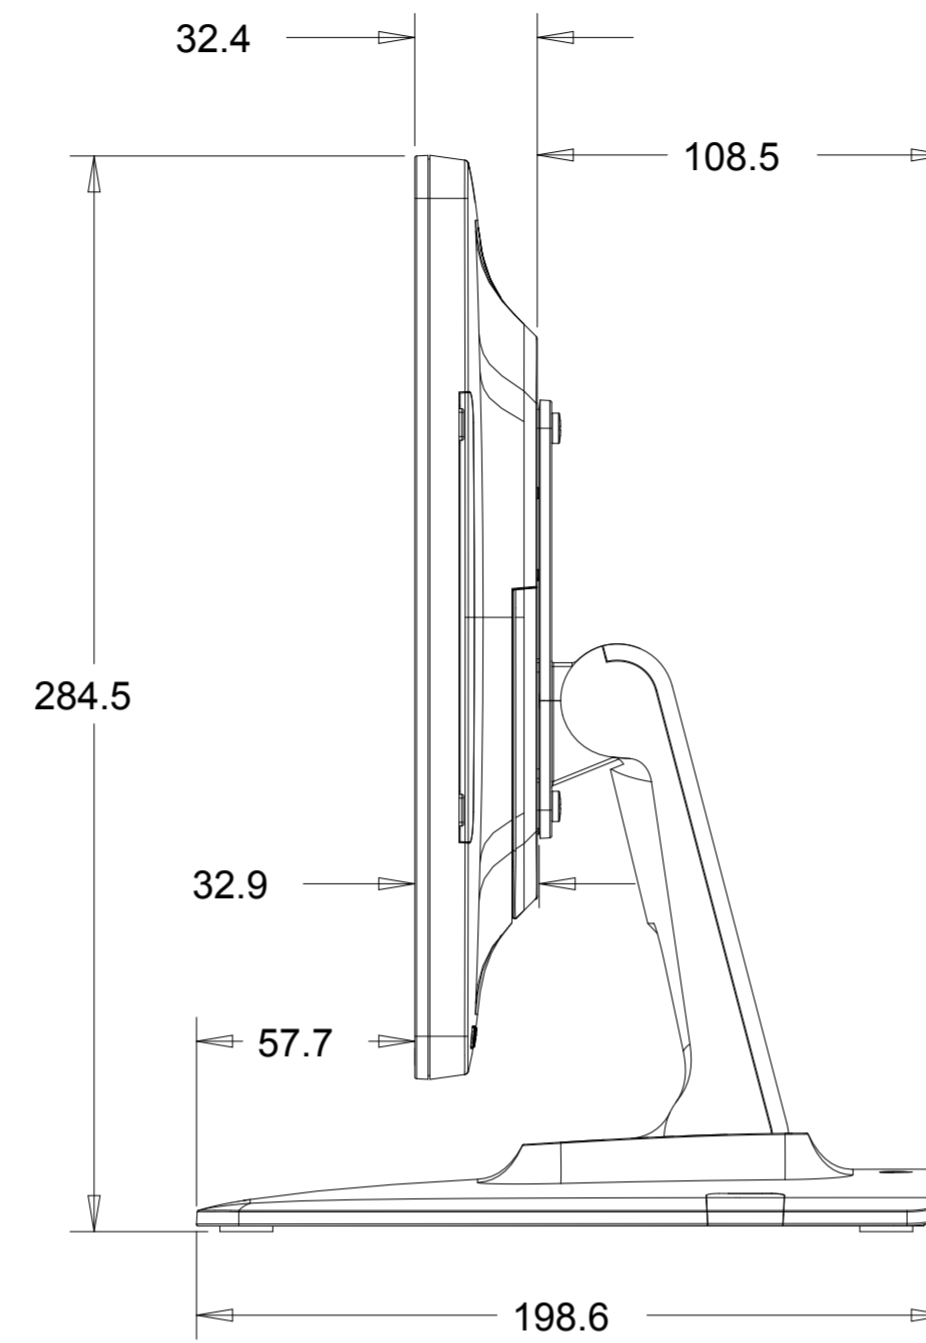

DIMENSIONAL DRAWING: 1502L

DIMENSIONS ARE IN MILLIMETERS

elo

MS601699

DATE: 06/17/2015

REV: B

VESA MOUNT

OPTIONAL MSR KIT

OPTIONAL NFC KIT

ADDITIONAL MOUNTING LOCATIONS

OPTIONAL BAR CODE READER KIT

SCANNER HEAD ROTATES 180 DEGREES

SCALE 1.000

ADDITIONAL MOUNTING LOCATIONS