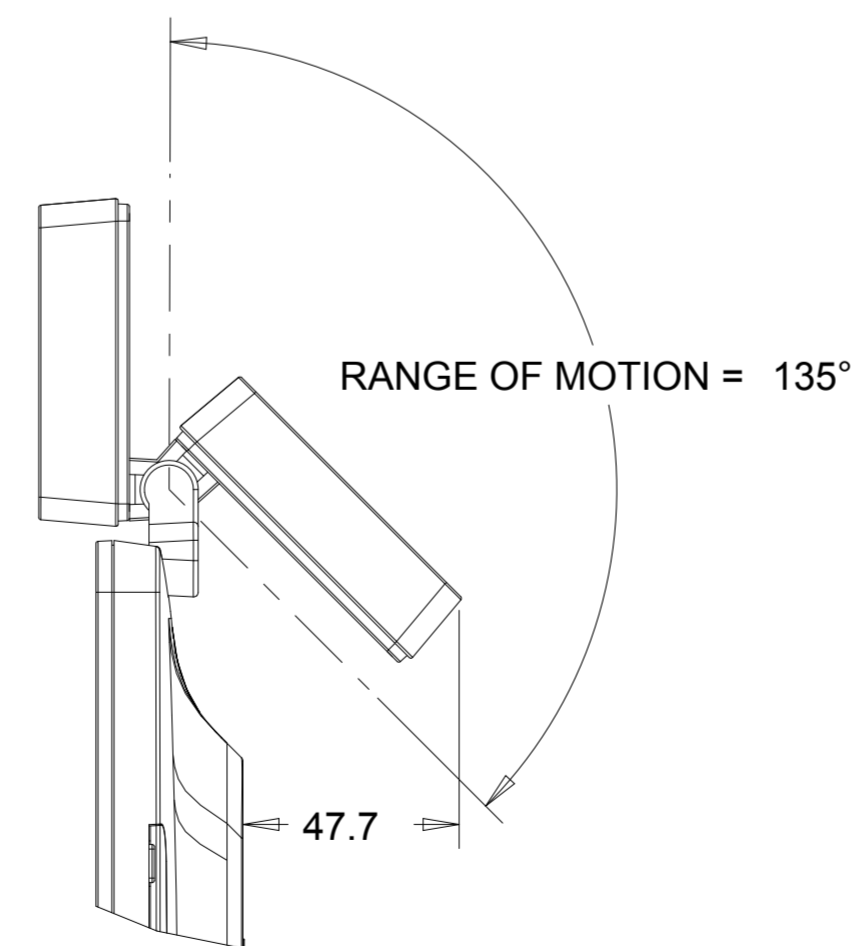

DIMENSIONAL DRAWING: 1502L

DIMENSIONS ARE IN MILLIMETERS

elo

MS601699

DATE: 06/17/2015

REV: B

VESA MOUNT

OPTIONAL MSR KIT

OPTIONAL NFC KIT

ADDITIONAL MOUNTING LOCATIONS

OPTIONAL BAR CODE READER KIT

SCANNER HEAD ROTATES 180 DEGREES

SCALE 1.000

ADDITIONAL MOUNTING LOCATIONS