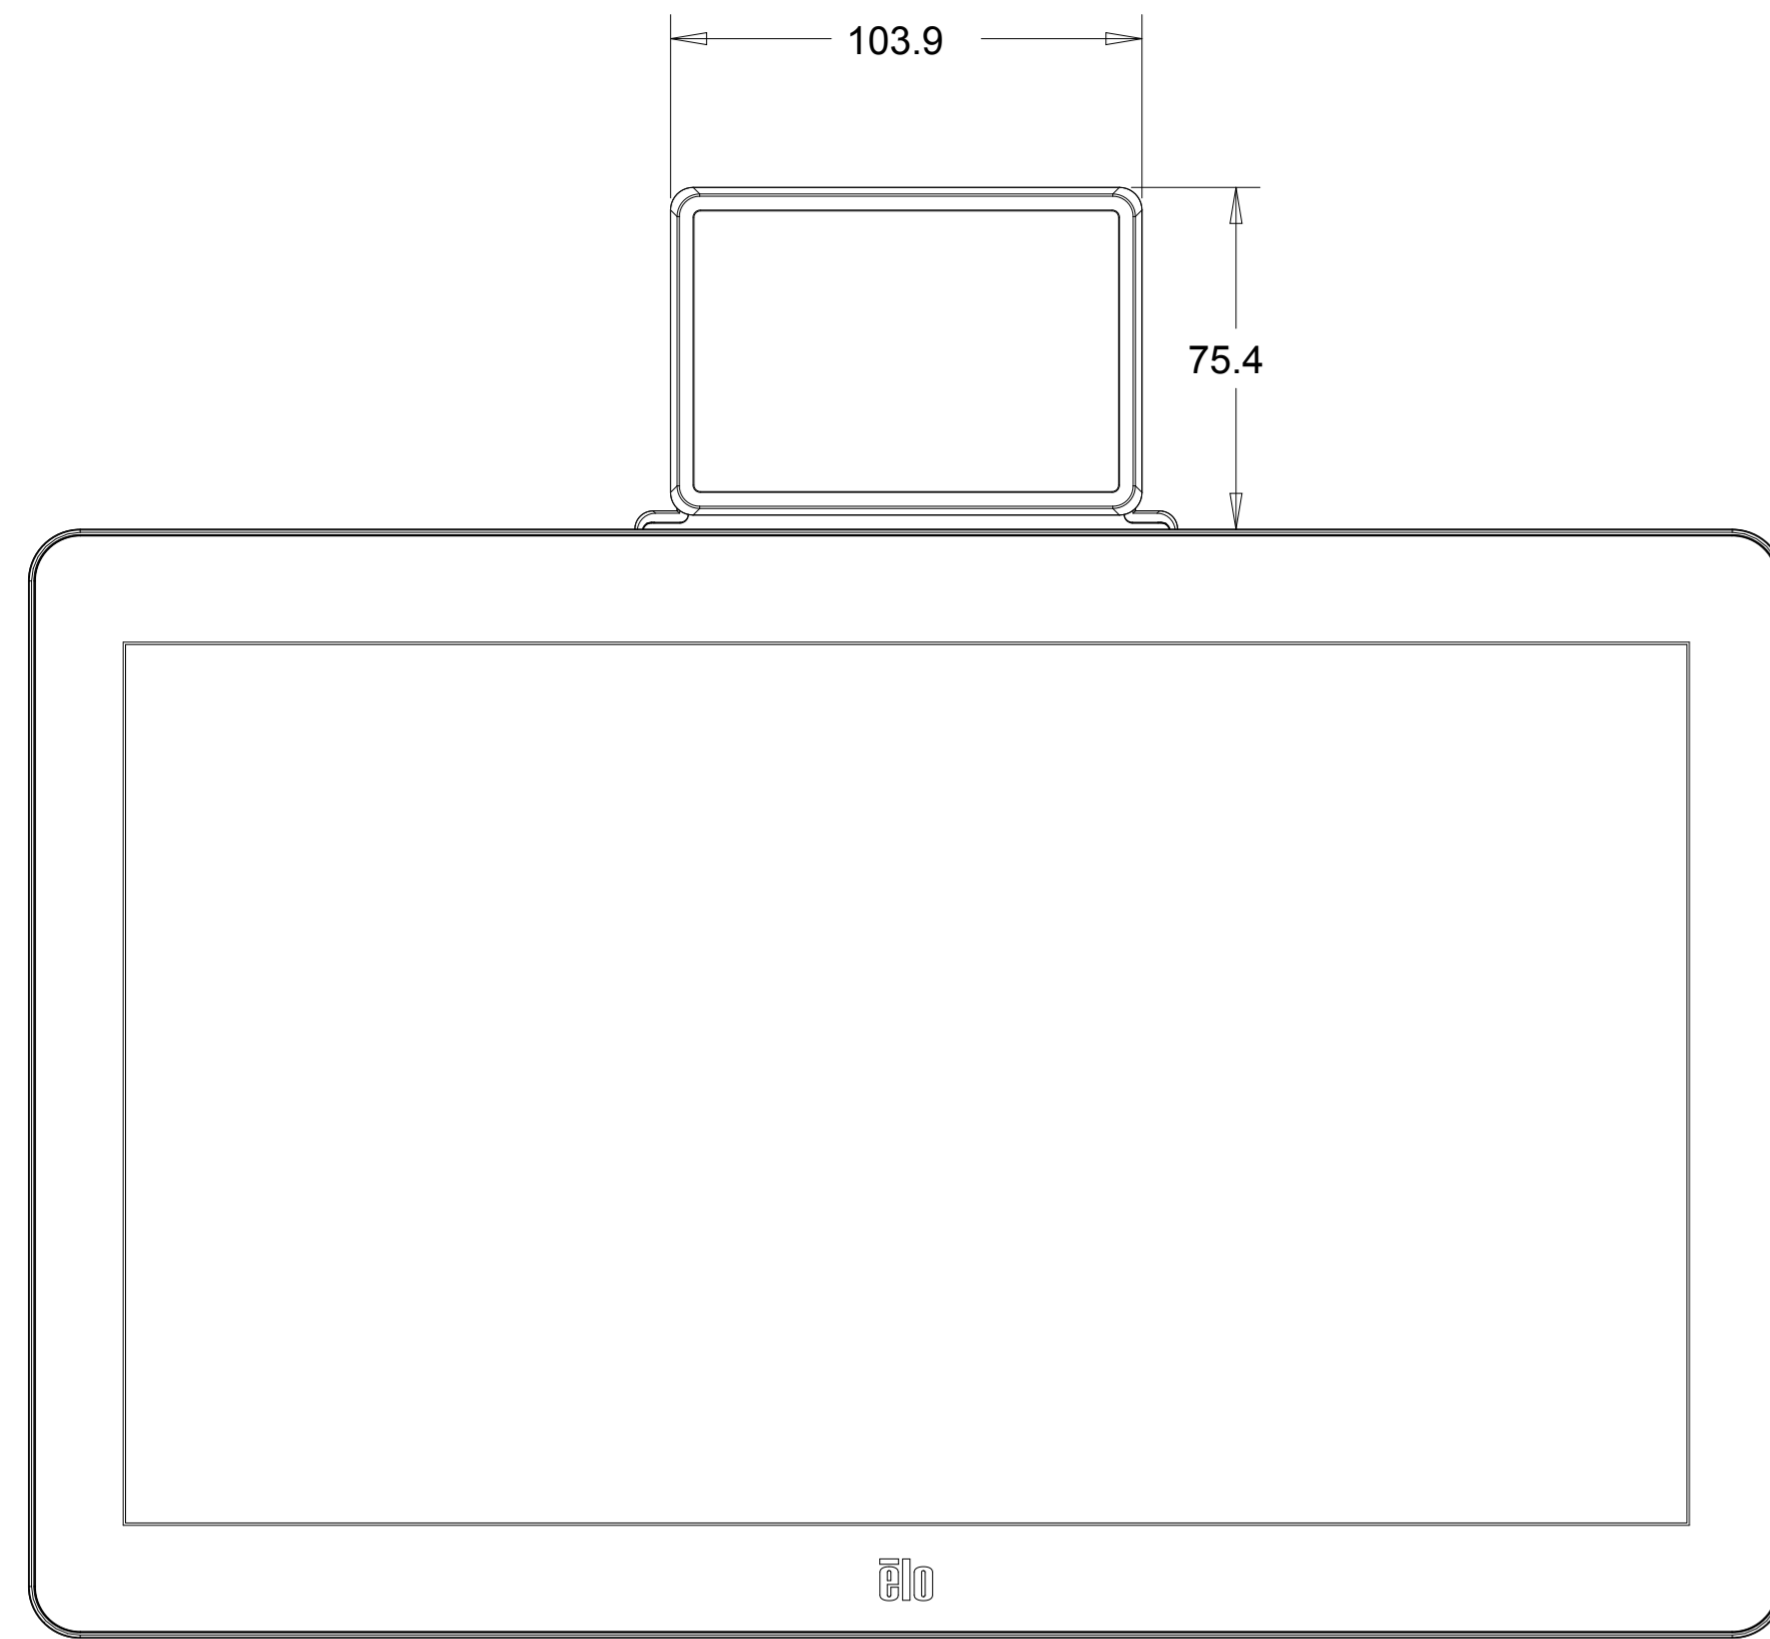

DIMENSIONAL DRAWING: 1502L

DIMENSIONS ARE IN MILLIMETERS

elo

MS601699

DATE: 06/17/2015

REV: B

VESA MOUNT

OPTIONAL MSR KIT

OPTIONAL NFC KIT

ADDITIONAL MOUNTING LOCATIONS

OPTIONAL BAR CODE READER KIT

SCANNER HEAD ROTATES 180 DEGREES

SCALE 1.000

ADDITIONAL MOUNTING LOCATIONS