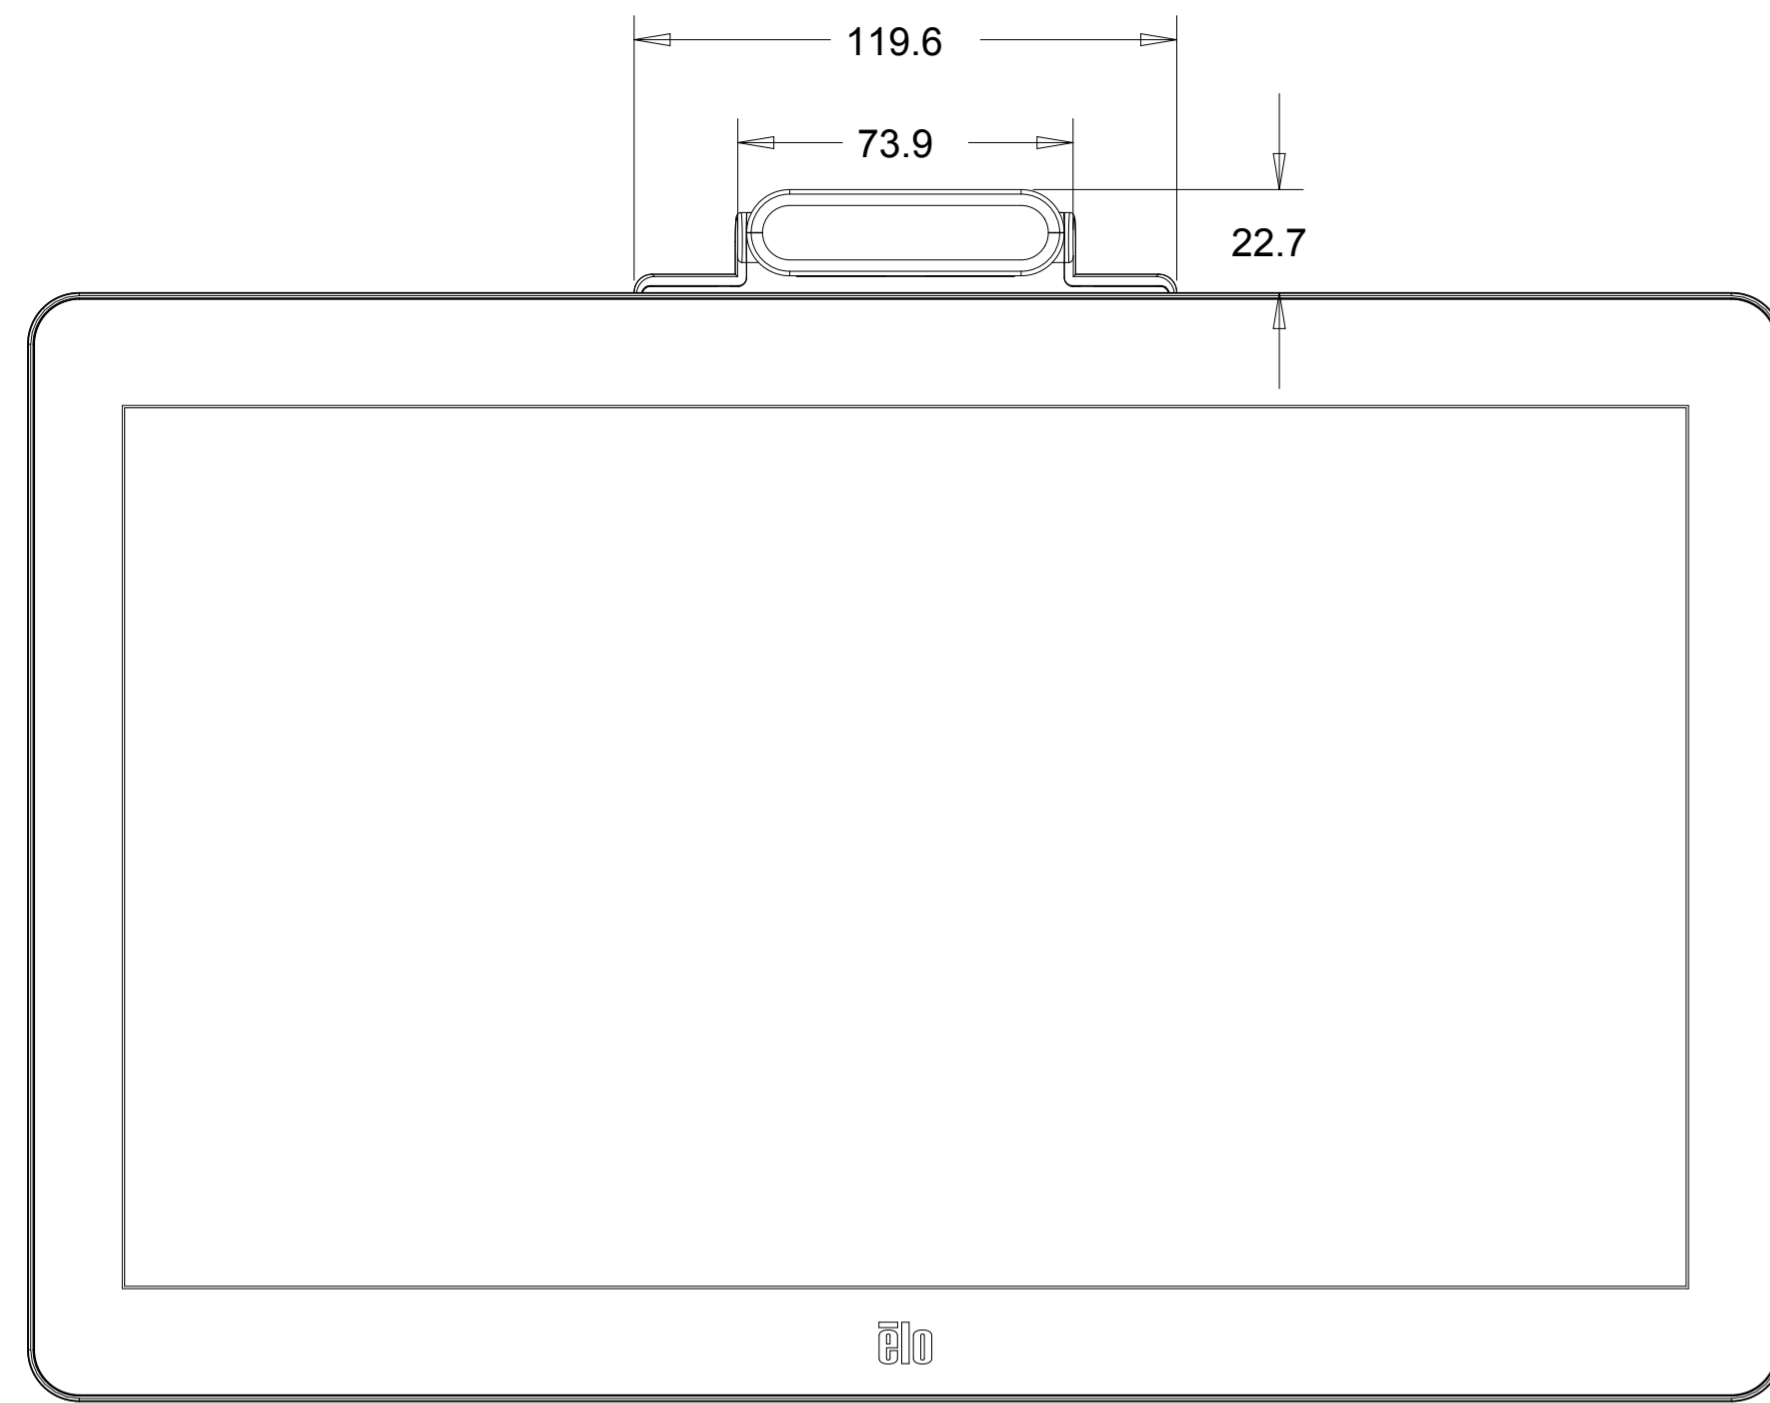

DIMENSIONAL DRAWING: 1502L

DIMENSIONS ARE IN MILLIMETERS

elo

MS601699

DATE: 06/17/2015

REV: B

VESA MOUNT

OPTIONAL MSR KIT

OPTIONAL NFC KIT

ADDITIONAL MOUNTING LOCATIONS

OPTIONAL BAR CODE READER KIT

SCANNER HEAD ROTATES 180 DEGREES

SCALE 1.000

ADDITIONAL MOUNTING LOCATIONS