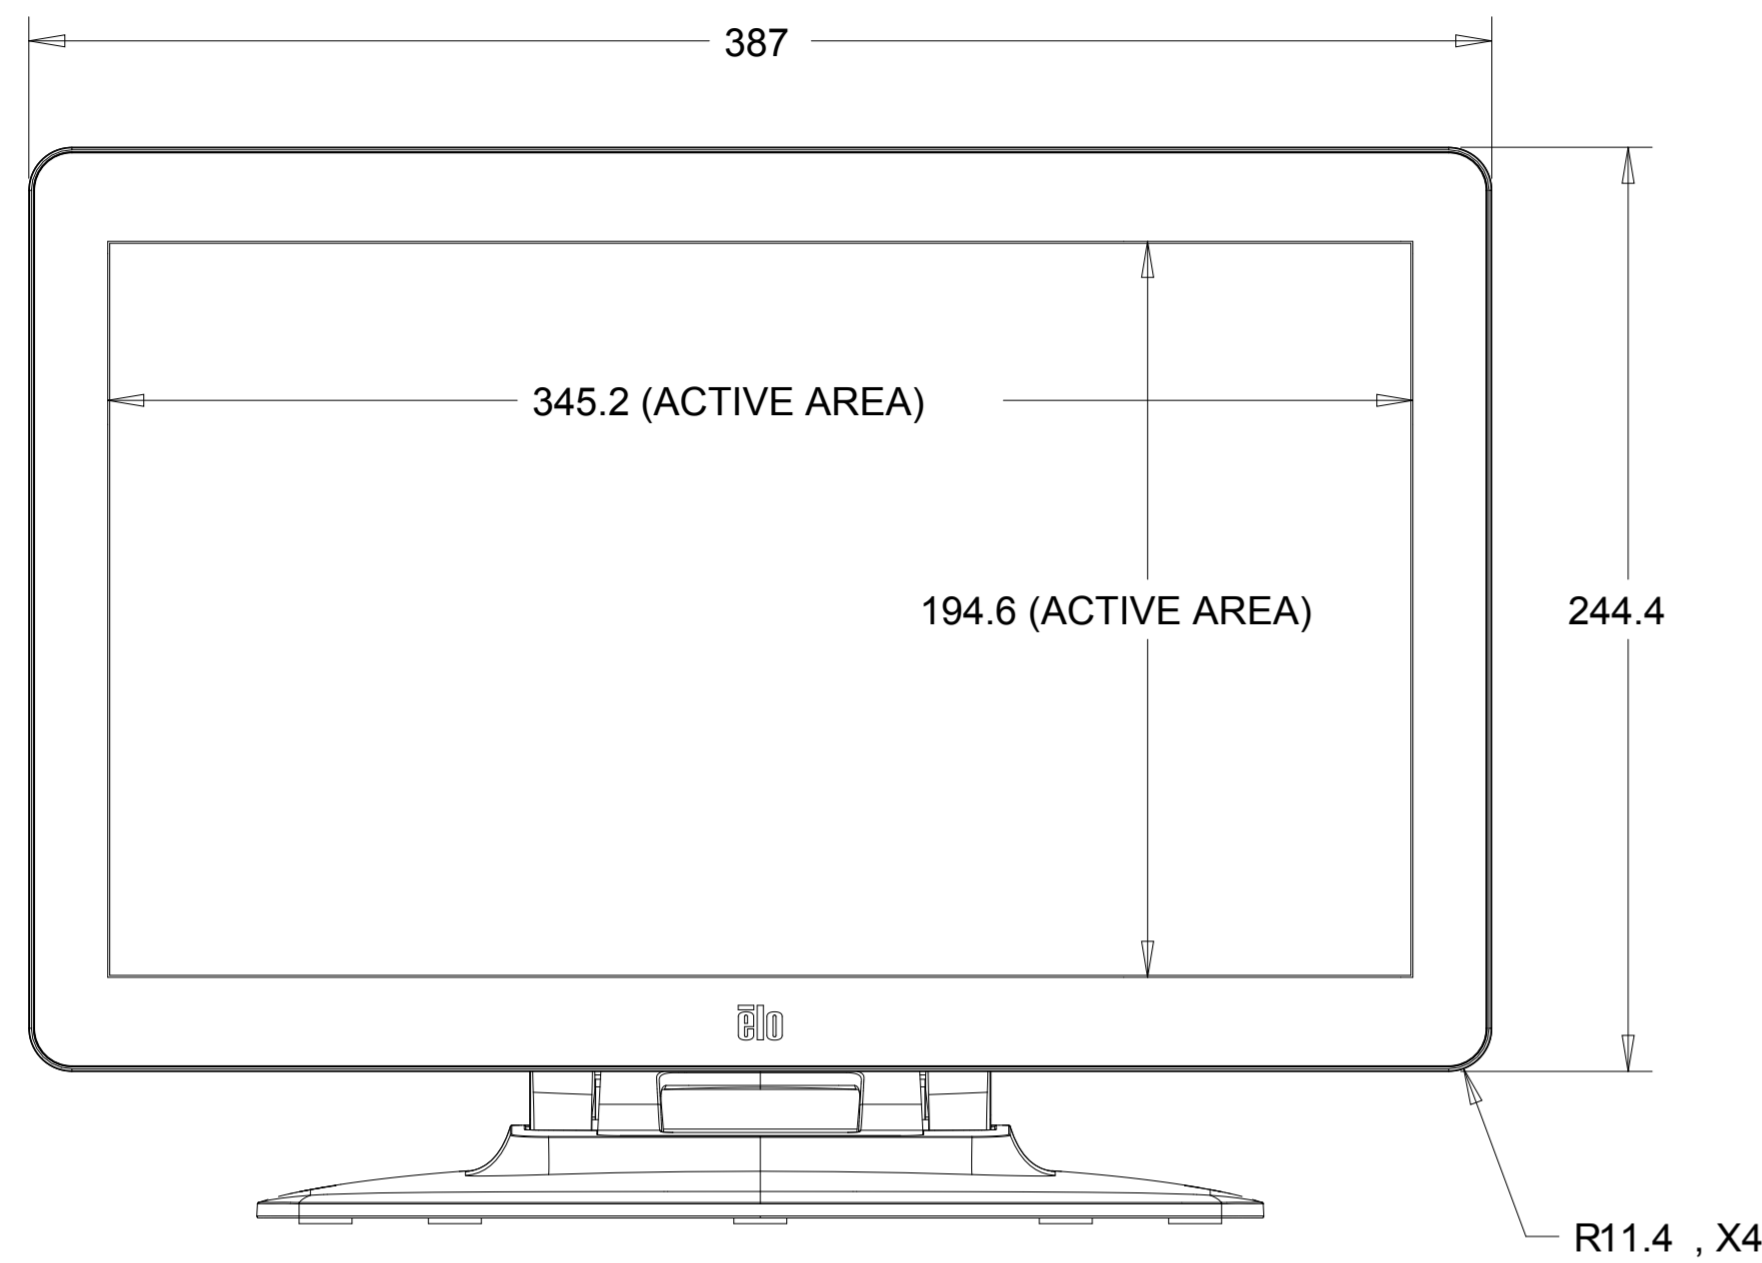

DIMENSIONAL DRAWING: 1502L

DIMENSIONS ARE IN MILLIMETERS

elo

MS601699

DATE: 06/17/2015

REV: B

VESA MOUNT

OPTIONAL MSR KIT

OPTIONAL NFC KIT

ADDITIONAL MOUNTING LOCATIONS

OPTIONAL BAR CODE READER KIT

SCANNER HEAD ROTATES 180 DEGREES

SCALE 1.000

ADDITIONAL MOUNTING LOCATIONS