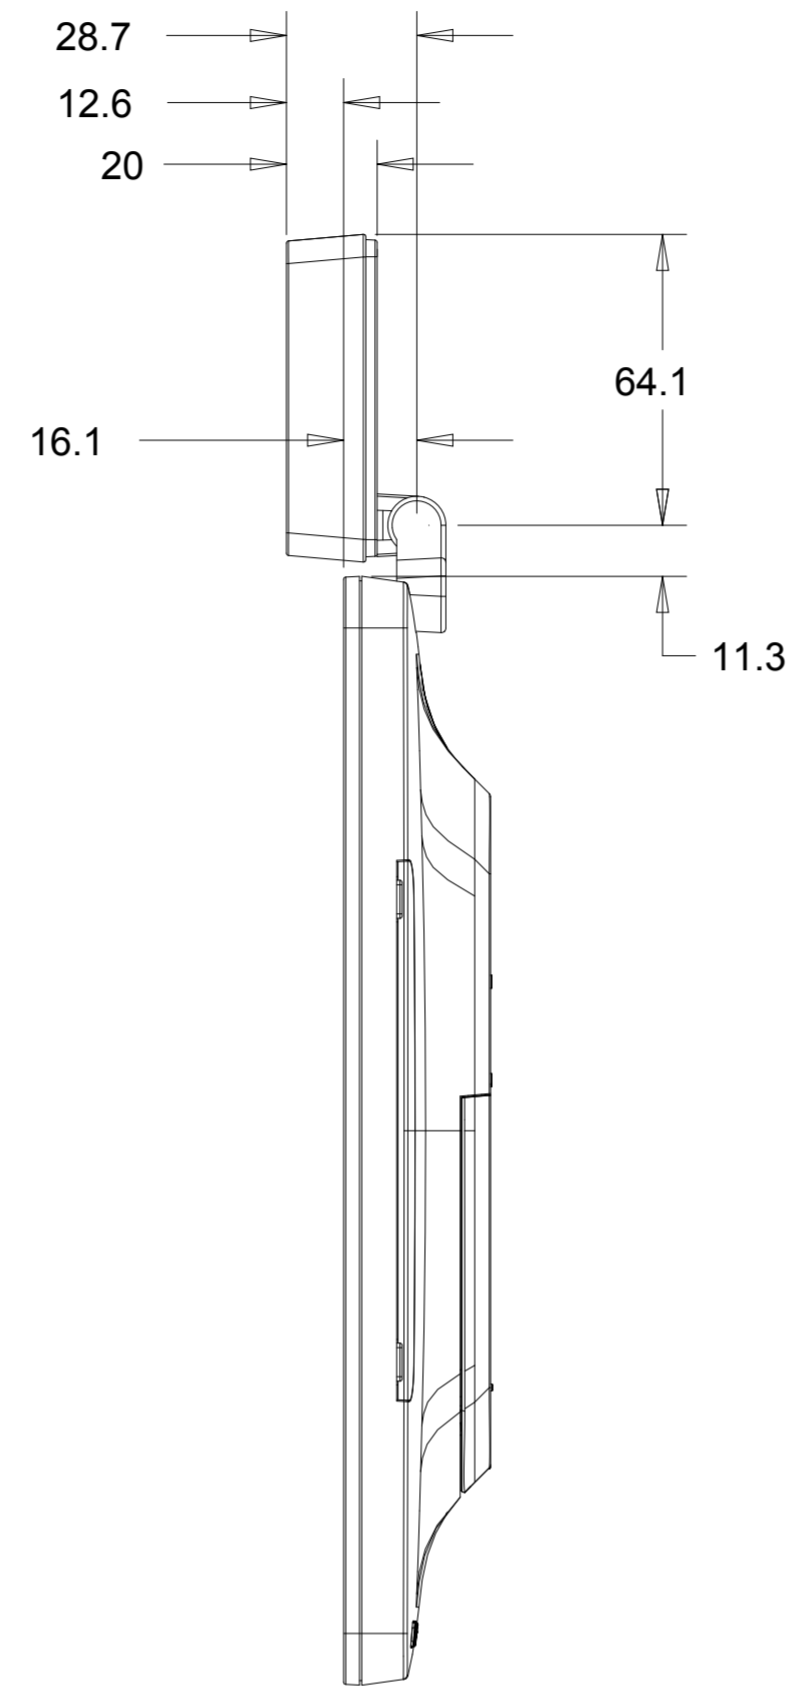

DIMENSIONAL DRAWING: 1502L

DIMENSIONS ARE IN MILLIMETERS

elo

MS601699

DATE: 06/17/2015

REV: B

VESA MOUNT

OPTIONAL MSR KIT

OPTIONAL NFC KIT

ADDITIONAL MOUNTING LOCATIONS

OPTIONAL BAR CODE READER KIT

SCANNER HEAD ROTATES 180 DEGREES

SCALE 1.000

ADDITIONAL MOUNTING LOCATIONS