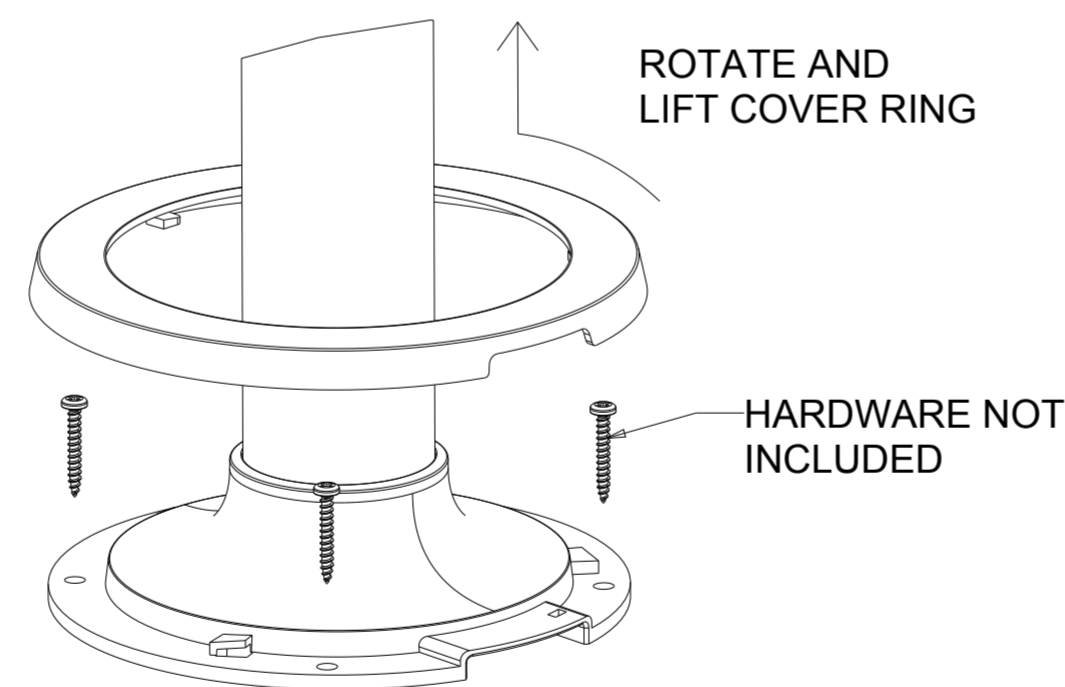

ELO BOLT-DOWN POLE MOUNTS

E047458
E047663
E047864

MOUNTING HOLES