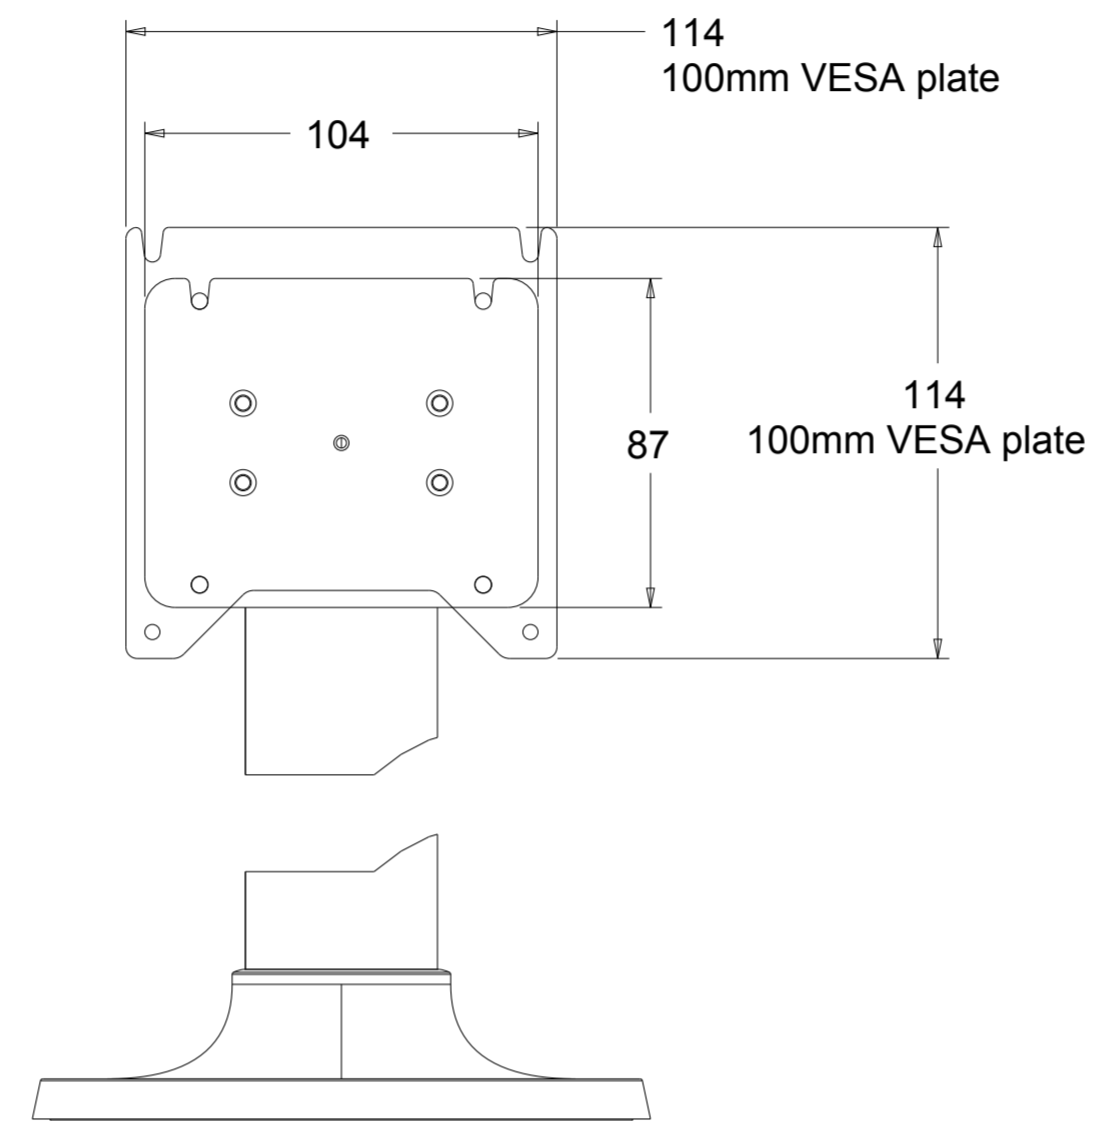

ELO BOLT-DOWN POLE MOUNTS

E047458
E047663
E047864

MOUNTING HOLES