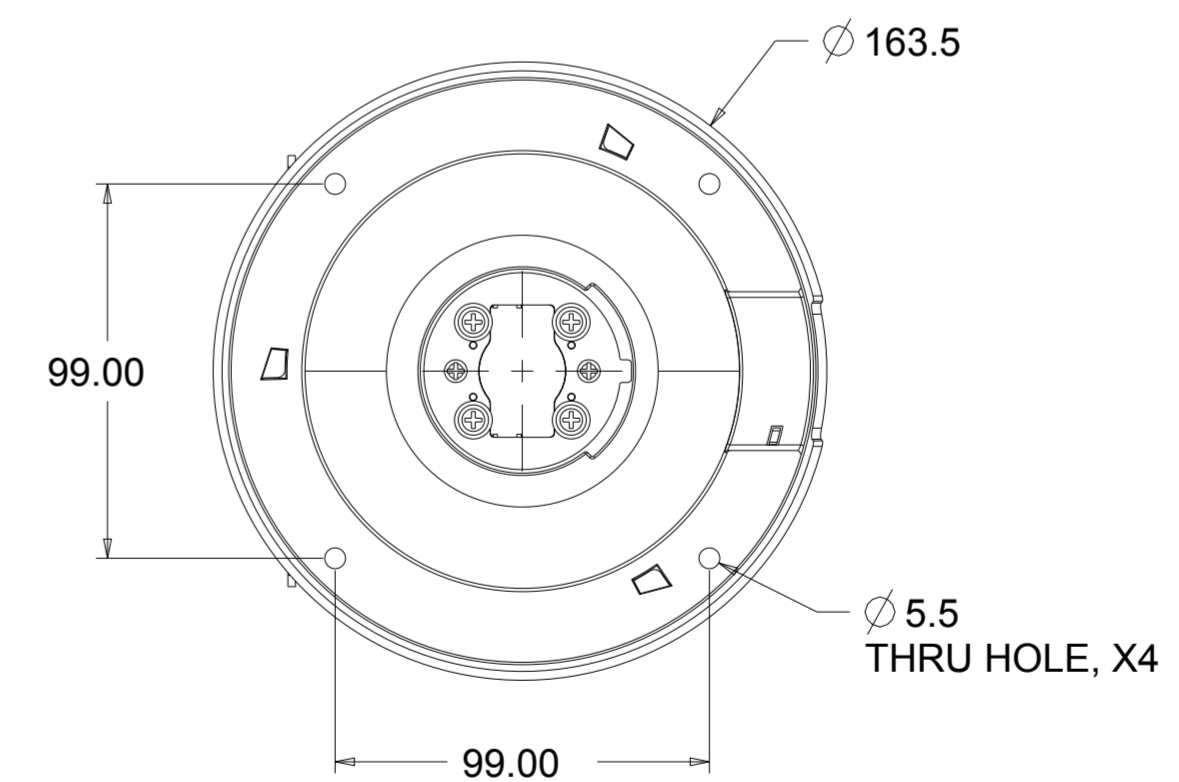

ELO BOLT-DOWN POLE MOUNTS

E047458
E047663
E047864

MOUNTING HOLES