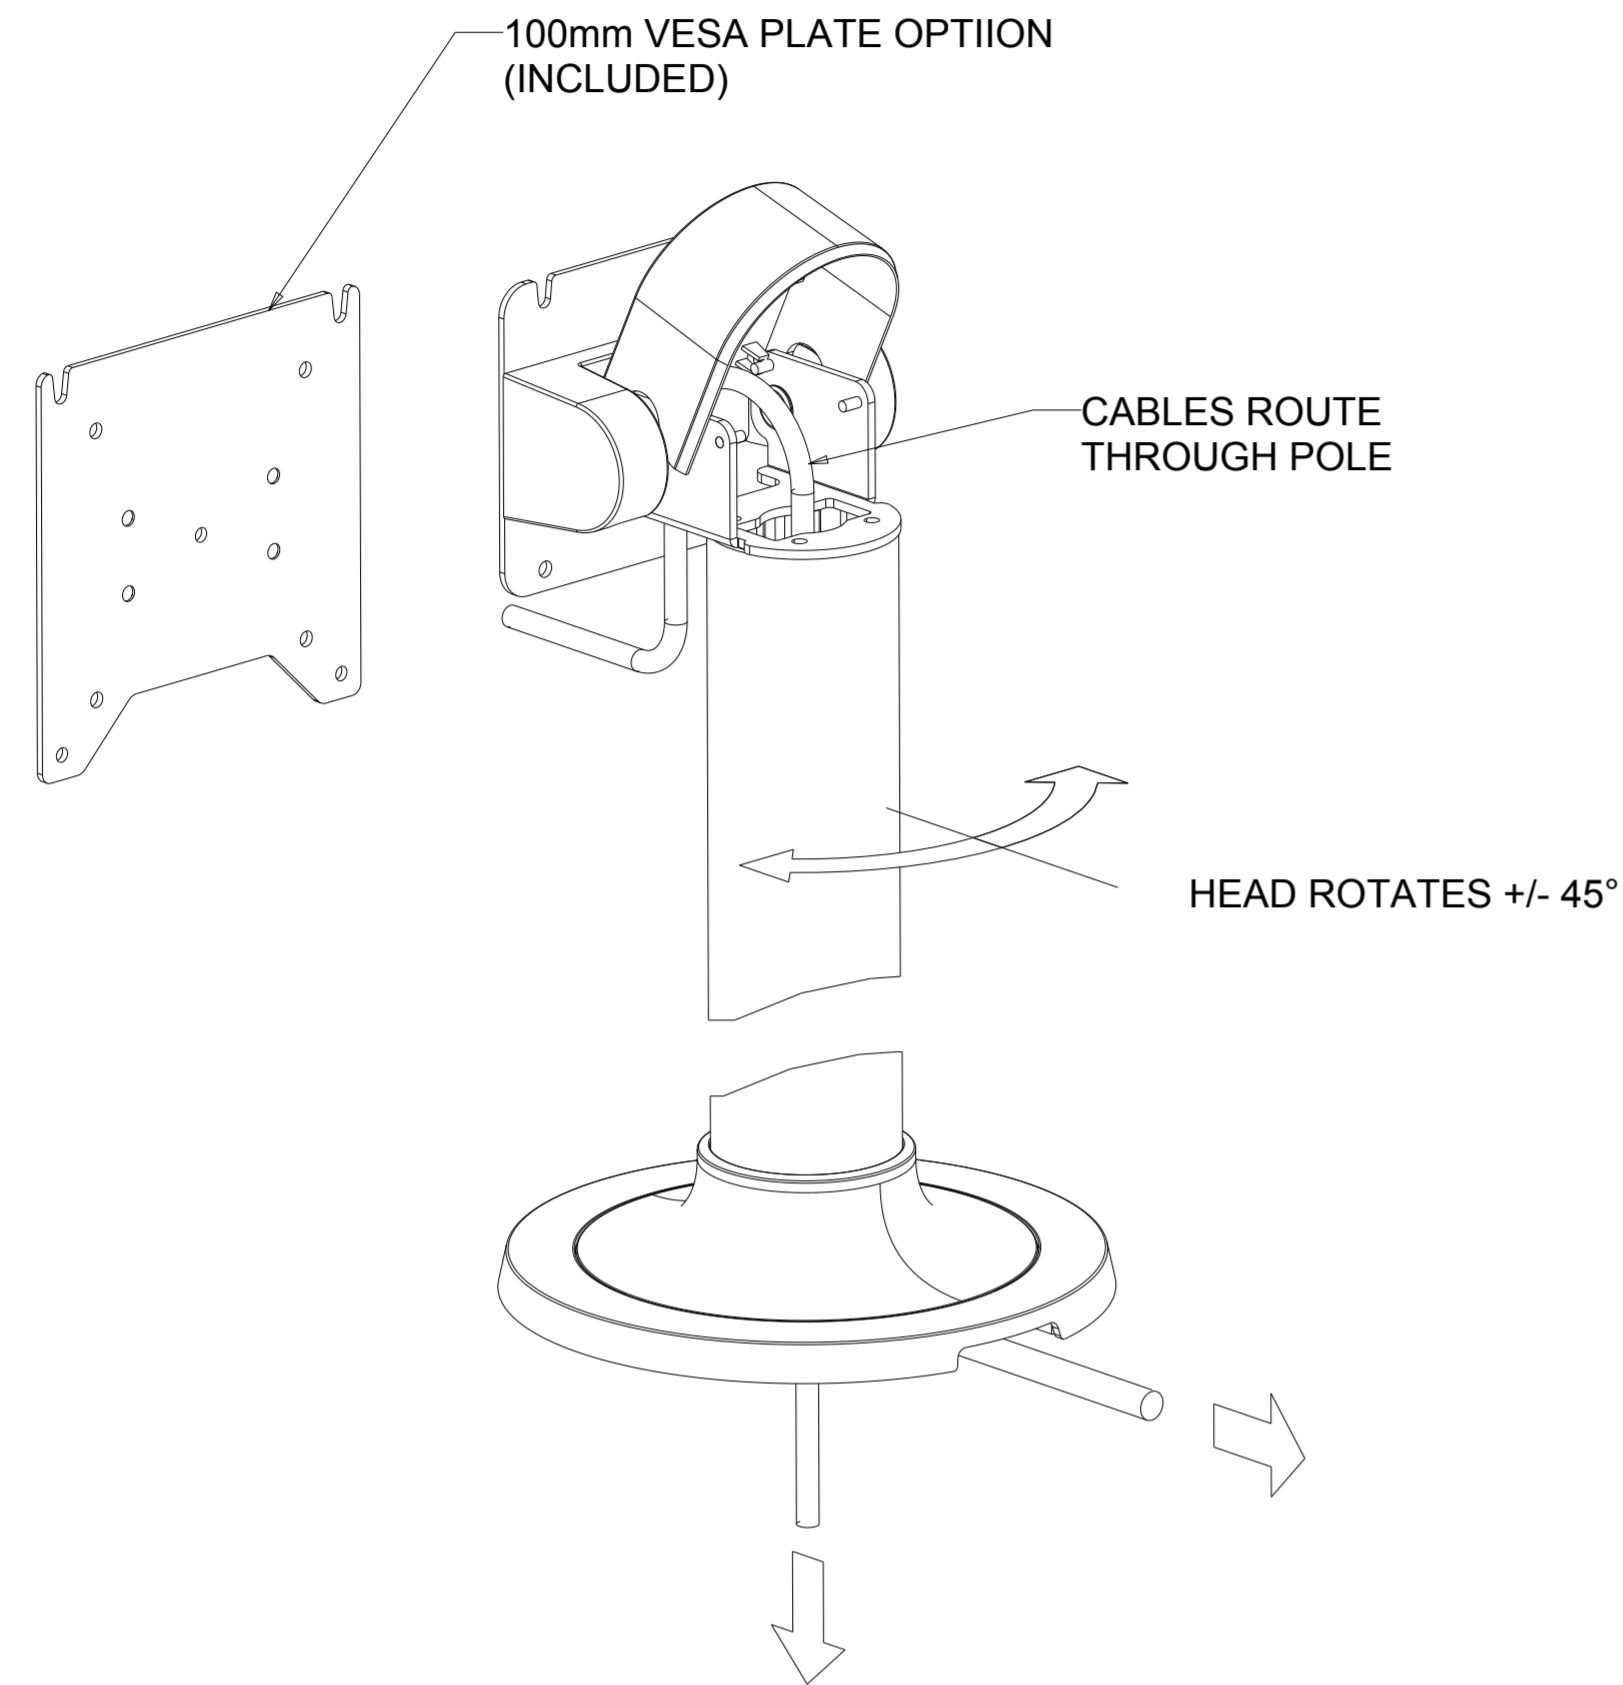

ELO BOLT-DOWN POLE MOUNTS

E047458
E047663
E047864

MOUNTING HOLES