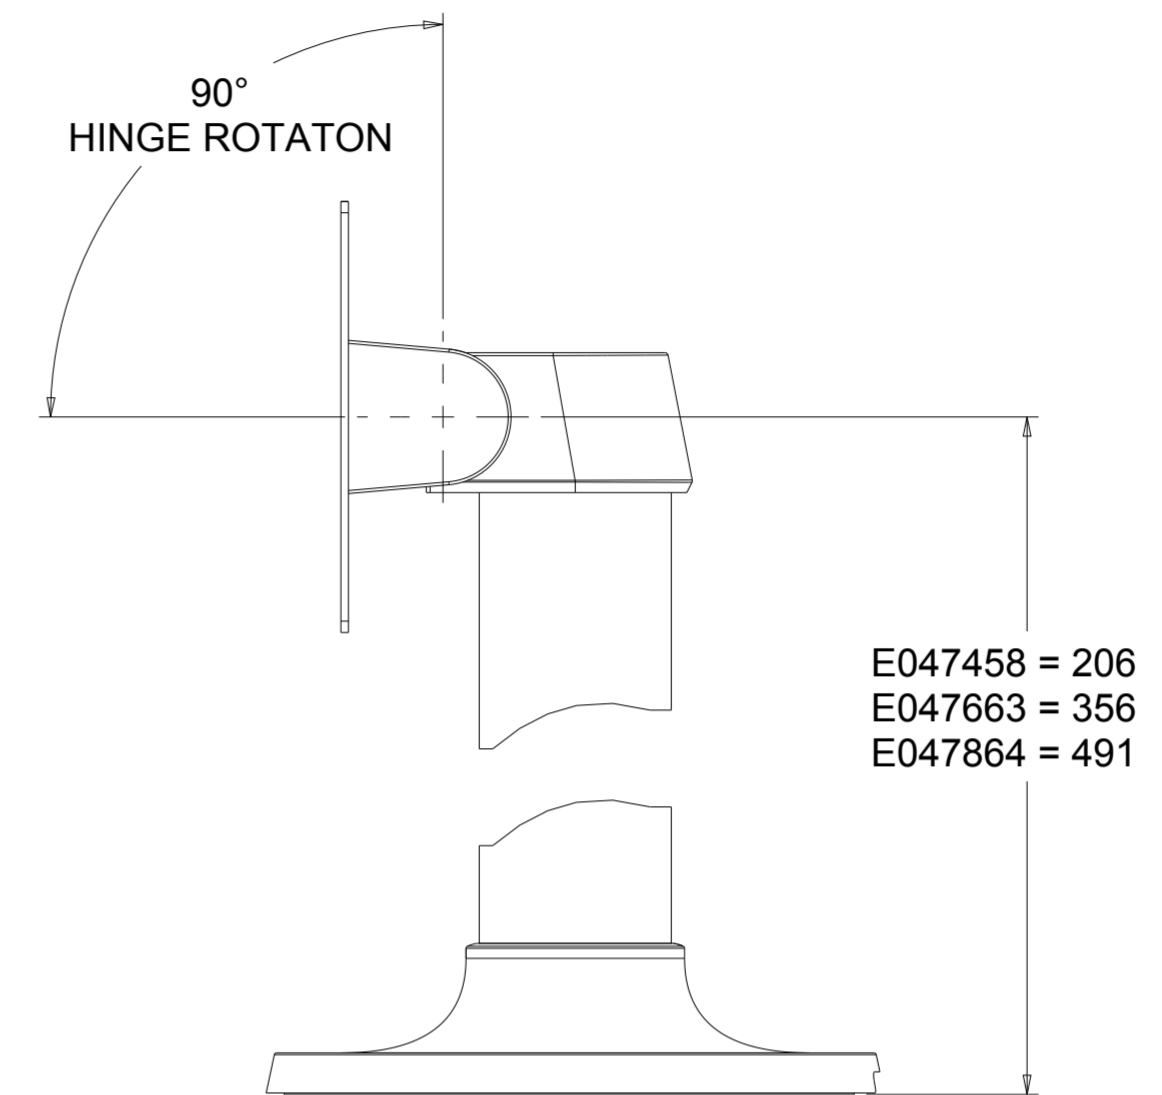

ELO BOLT-DOWN POLE MOUNTS

E047458
E047663
E047864

MOUNTING HOLES