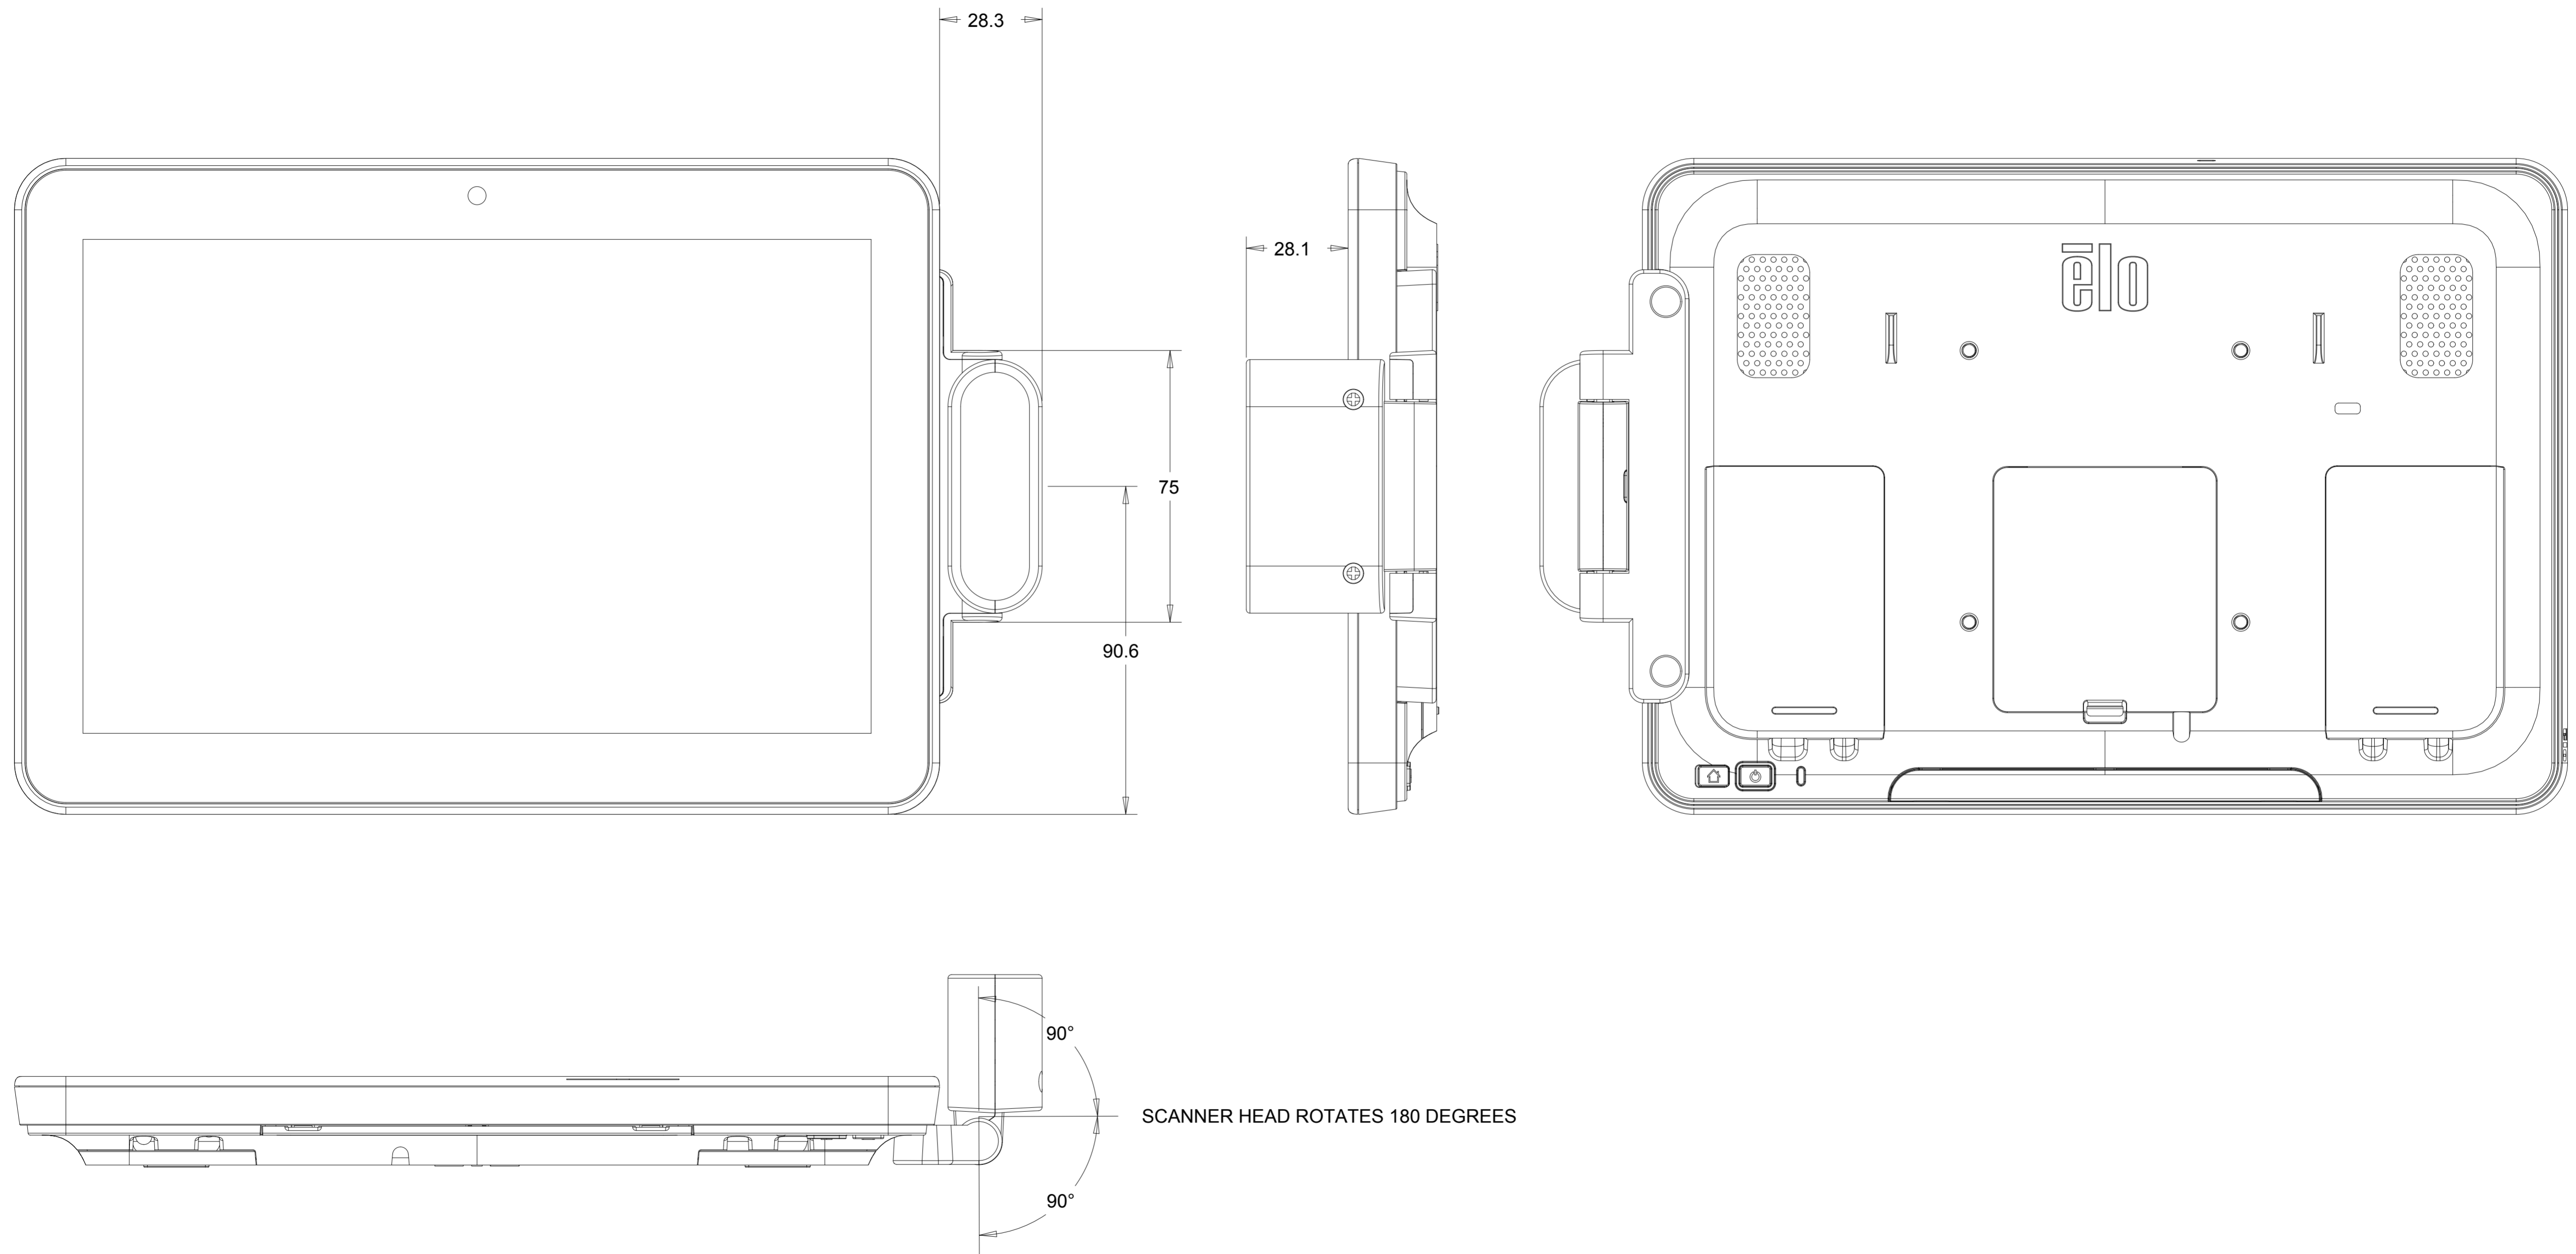

OPTIONAL BAR CODE SCANNER KIT P/N: E093433