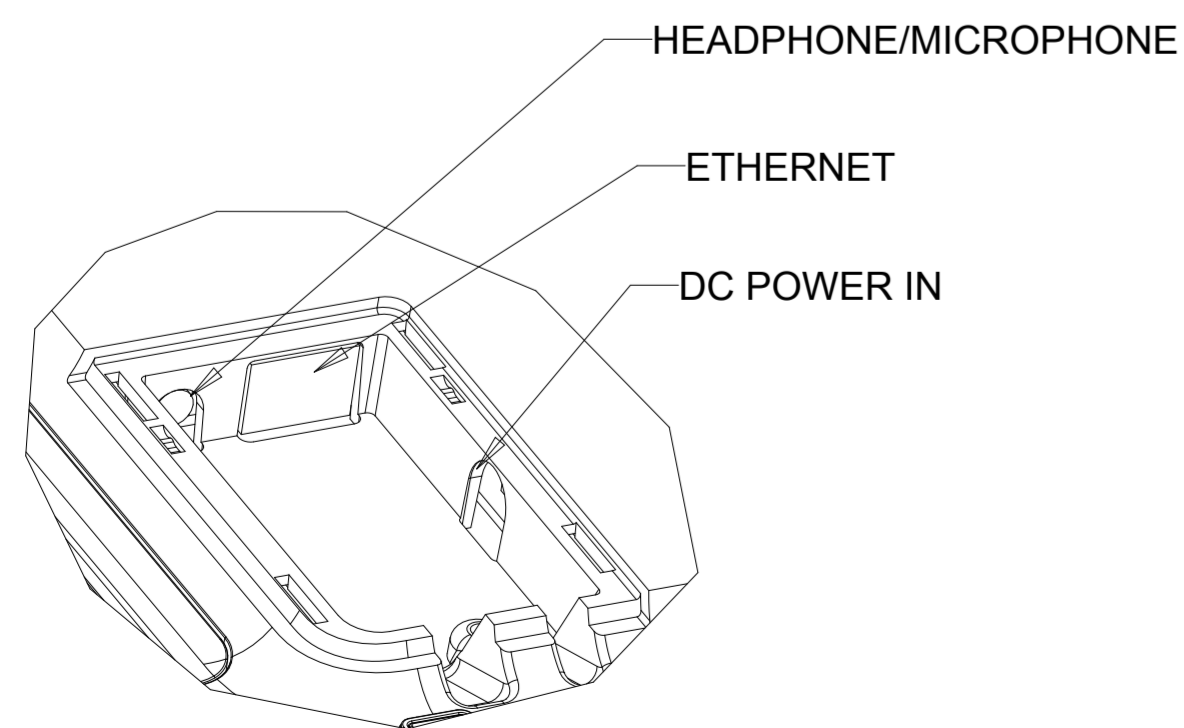

DIMENSIONAL DRAWING: 10IN AAIO

UNDER CELLULAR DOCK COVER

DIMENSIONS ARE IN MILLIMETERS

elo

MS601629  
DATE: 7/23/2015  
REV: B