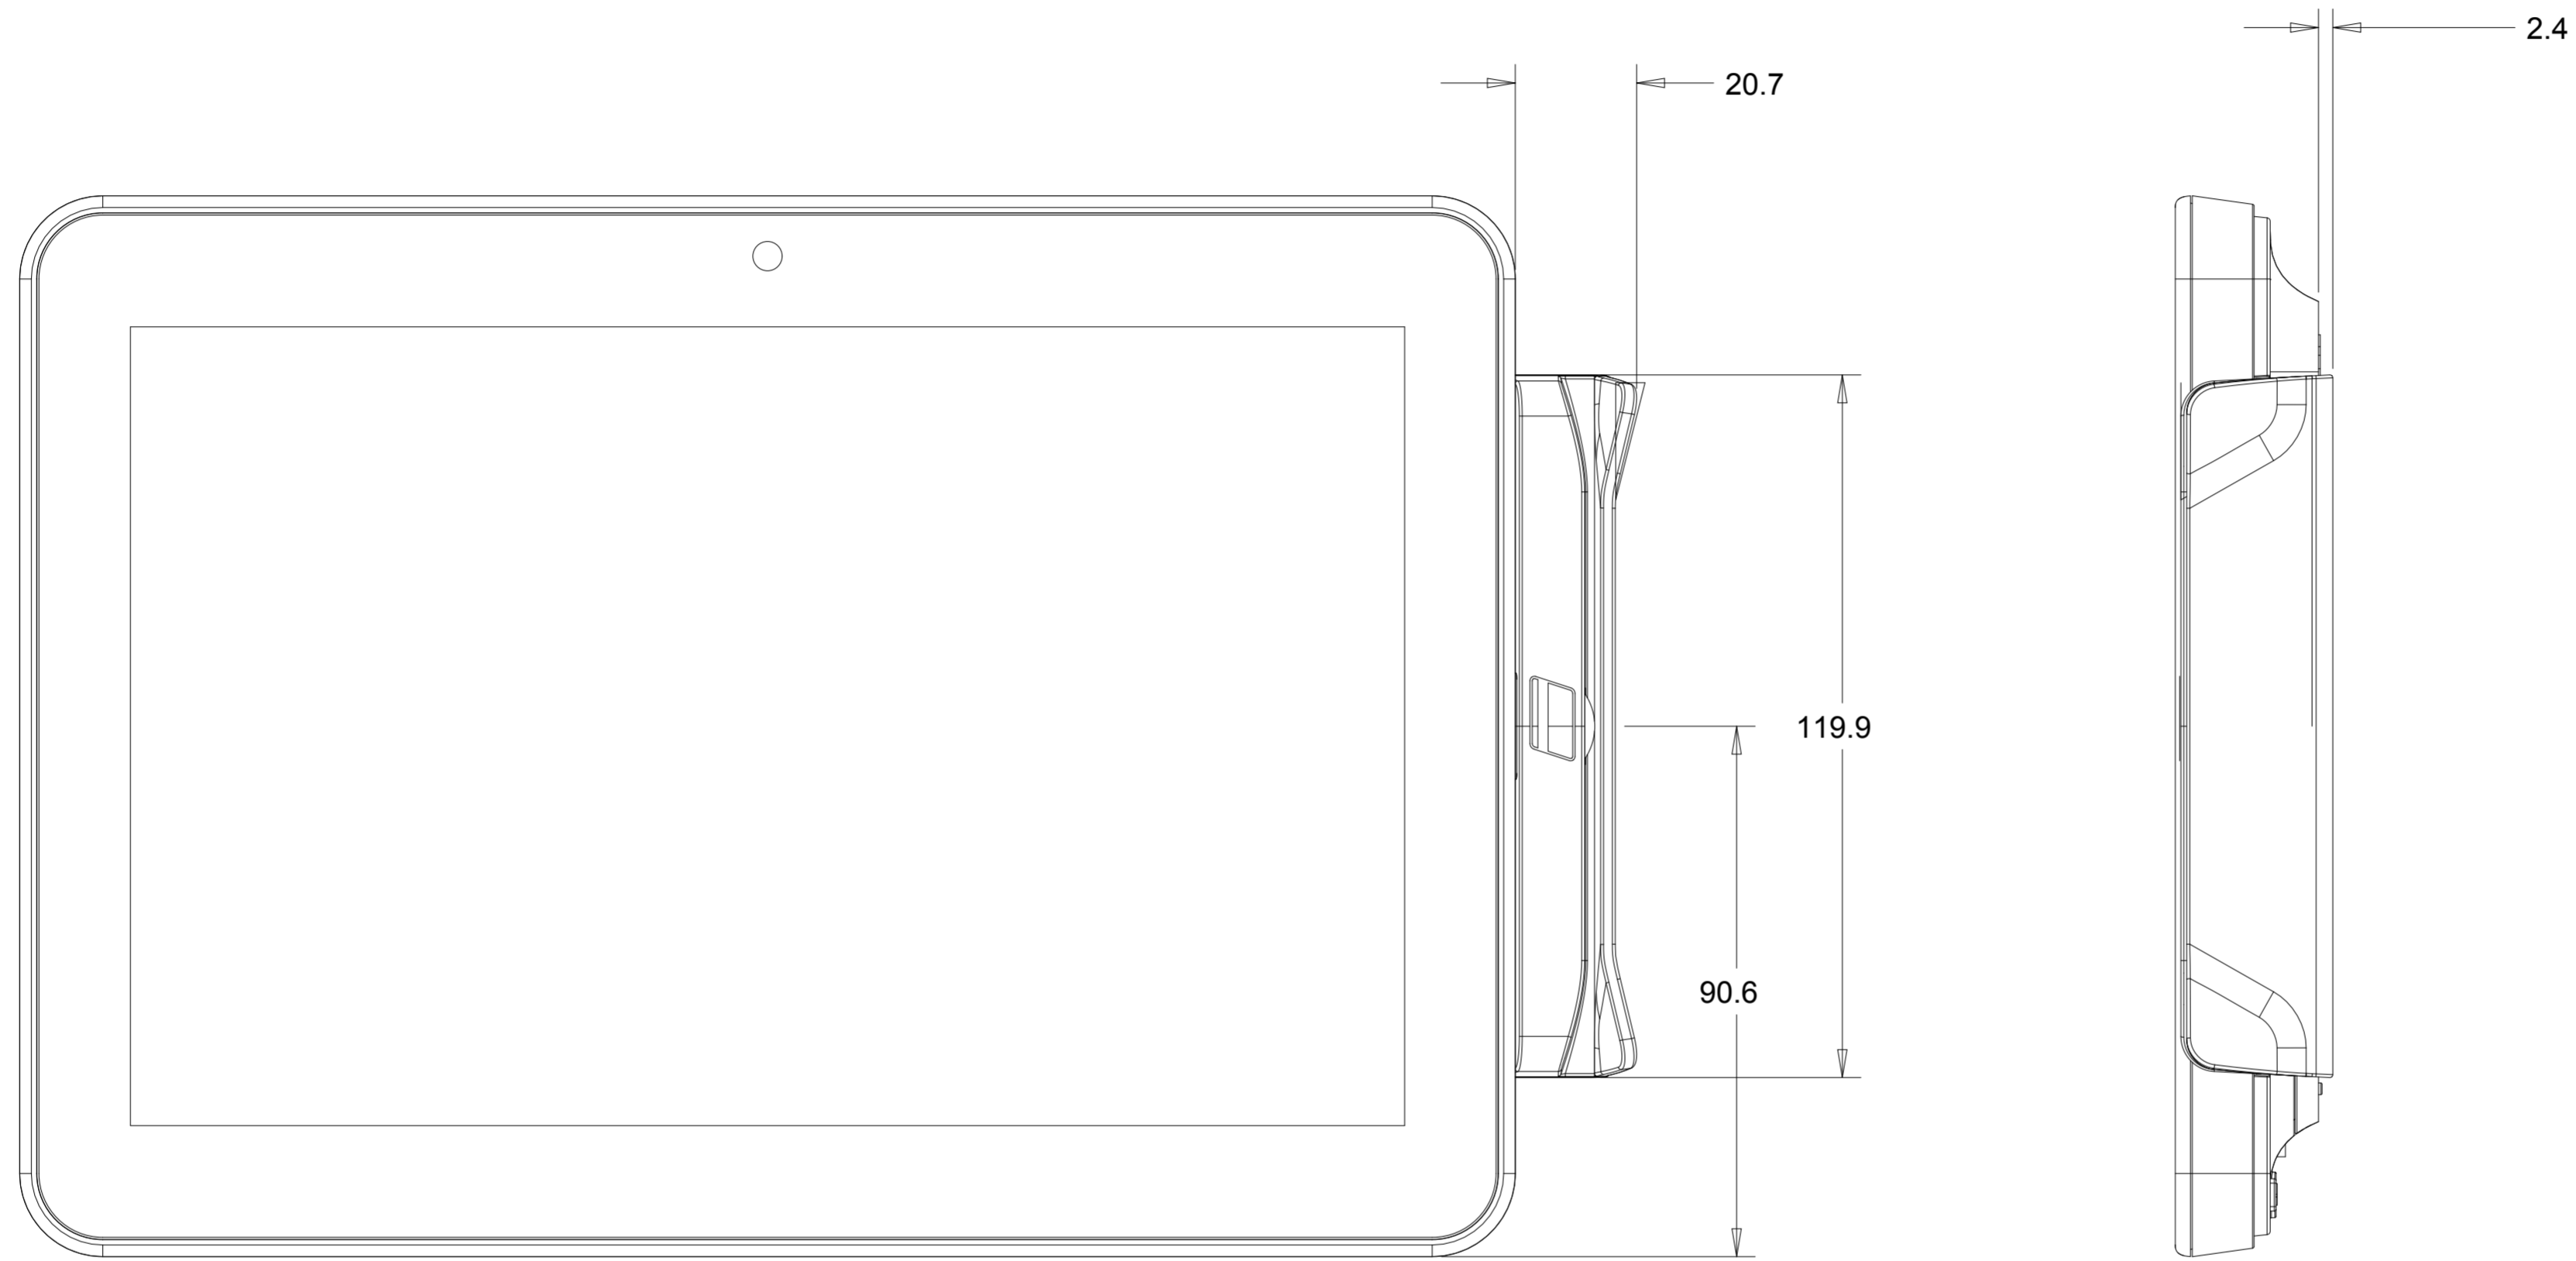

OPTIONAL MSR KIT P/N: E001002