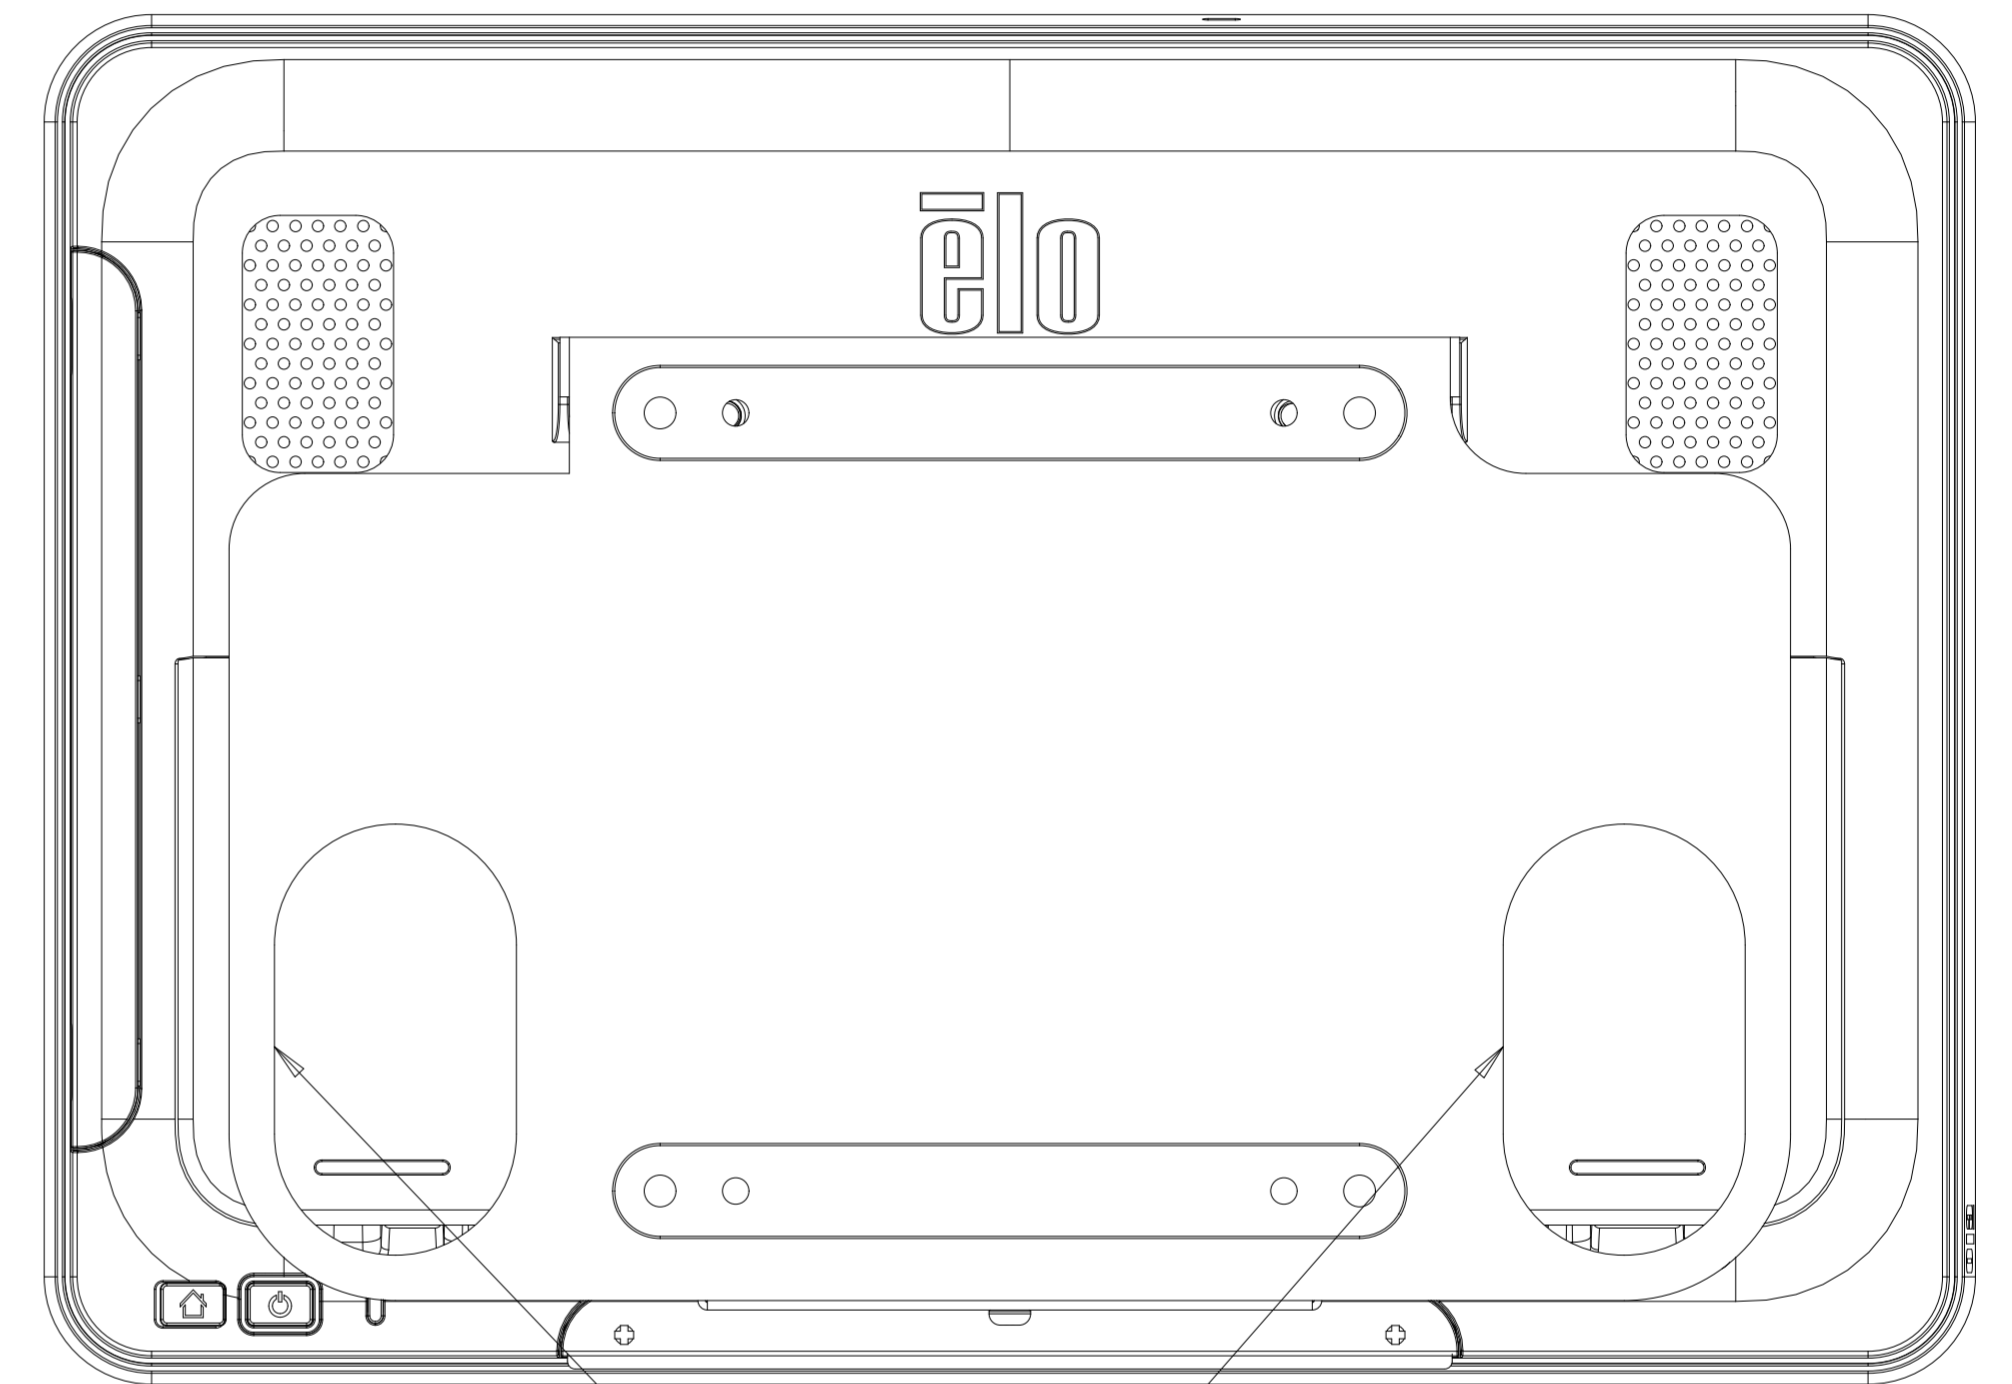

DIMENSIONAL DRAWING: 10IN AAIO

UNDER CELLULAR DOCK COVER

DIMENSIONS ARE IN MILLIMETERS

elo

MS601629  
DATE: 7/23/2015  
REV: B

# OPTIONAL MSR KIT P/N: E001002

# OPTIONAL LOW PROFILE WALLMOUNT KIT P/N: E160491

WALL MUST HAVE HOLES DRILLED  
TO ALLOW CABLES TO PASS THROUGH

# OPTIONAL SHORT TABLETOP STAND P/N: E160104