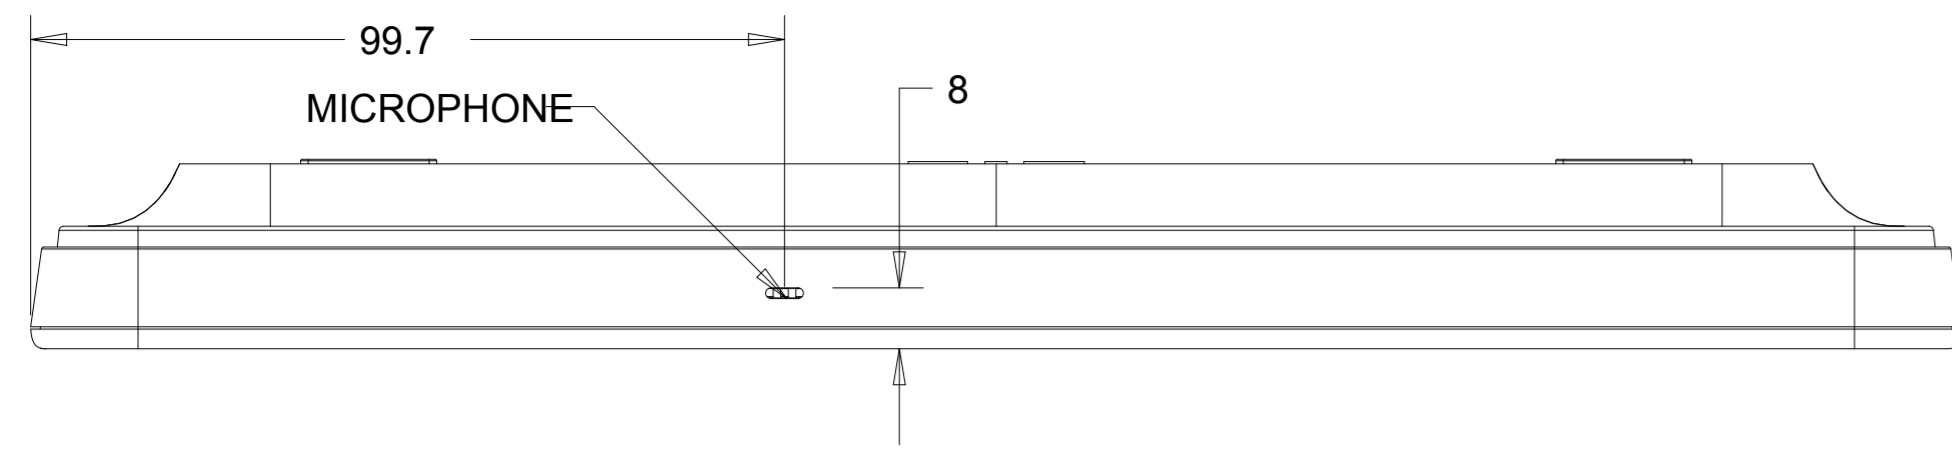

DIMENSIONAL DRAWING: 10IN AAIO

UNDER CELLULAR DOCK COVER

DIMENSIONS ARE IN MILLIMETERS

elo

MS601629  
DATE: 7/23/2015  
REV: B

# OPTIONAL MSR KIT P/N: E001002