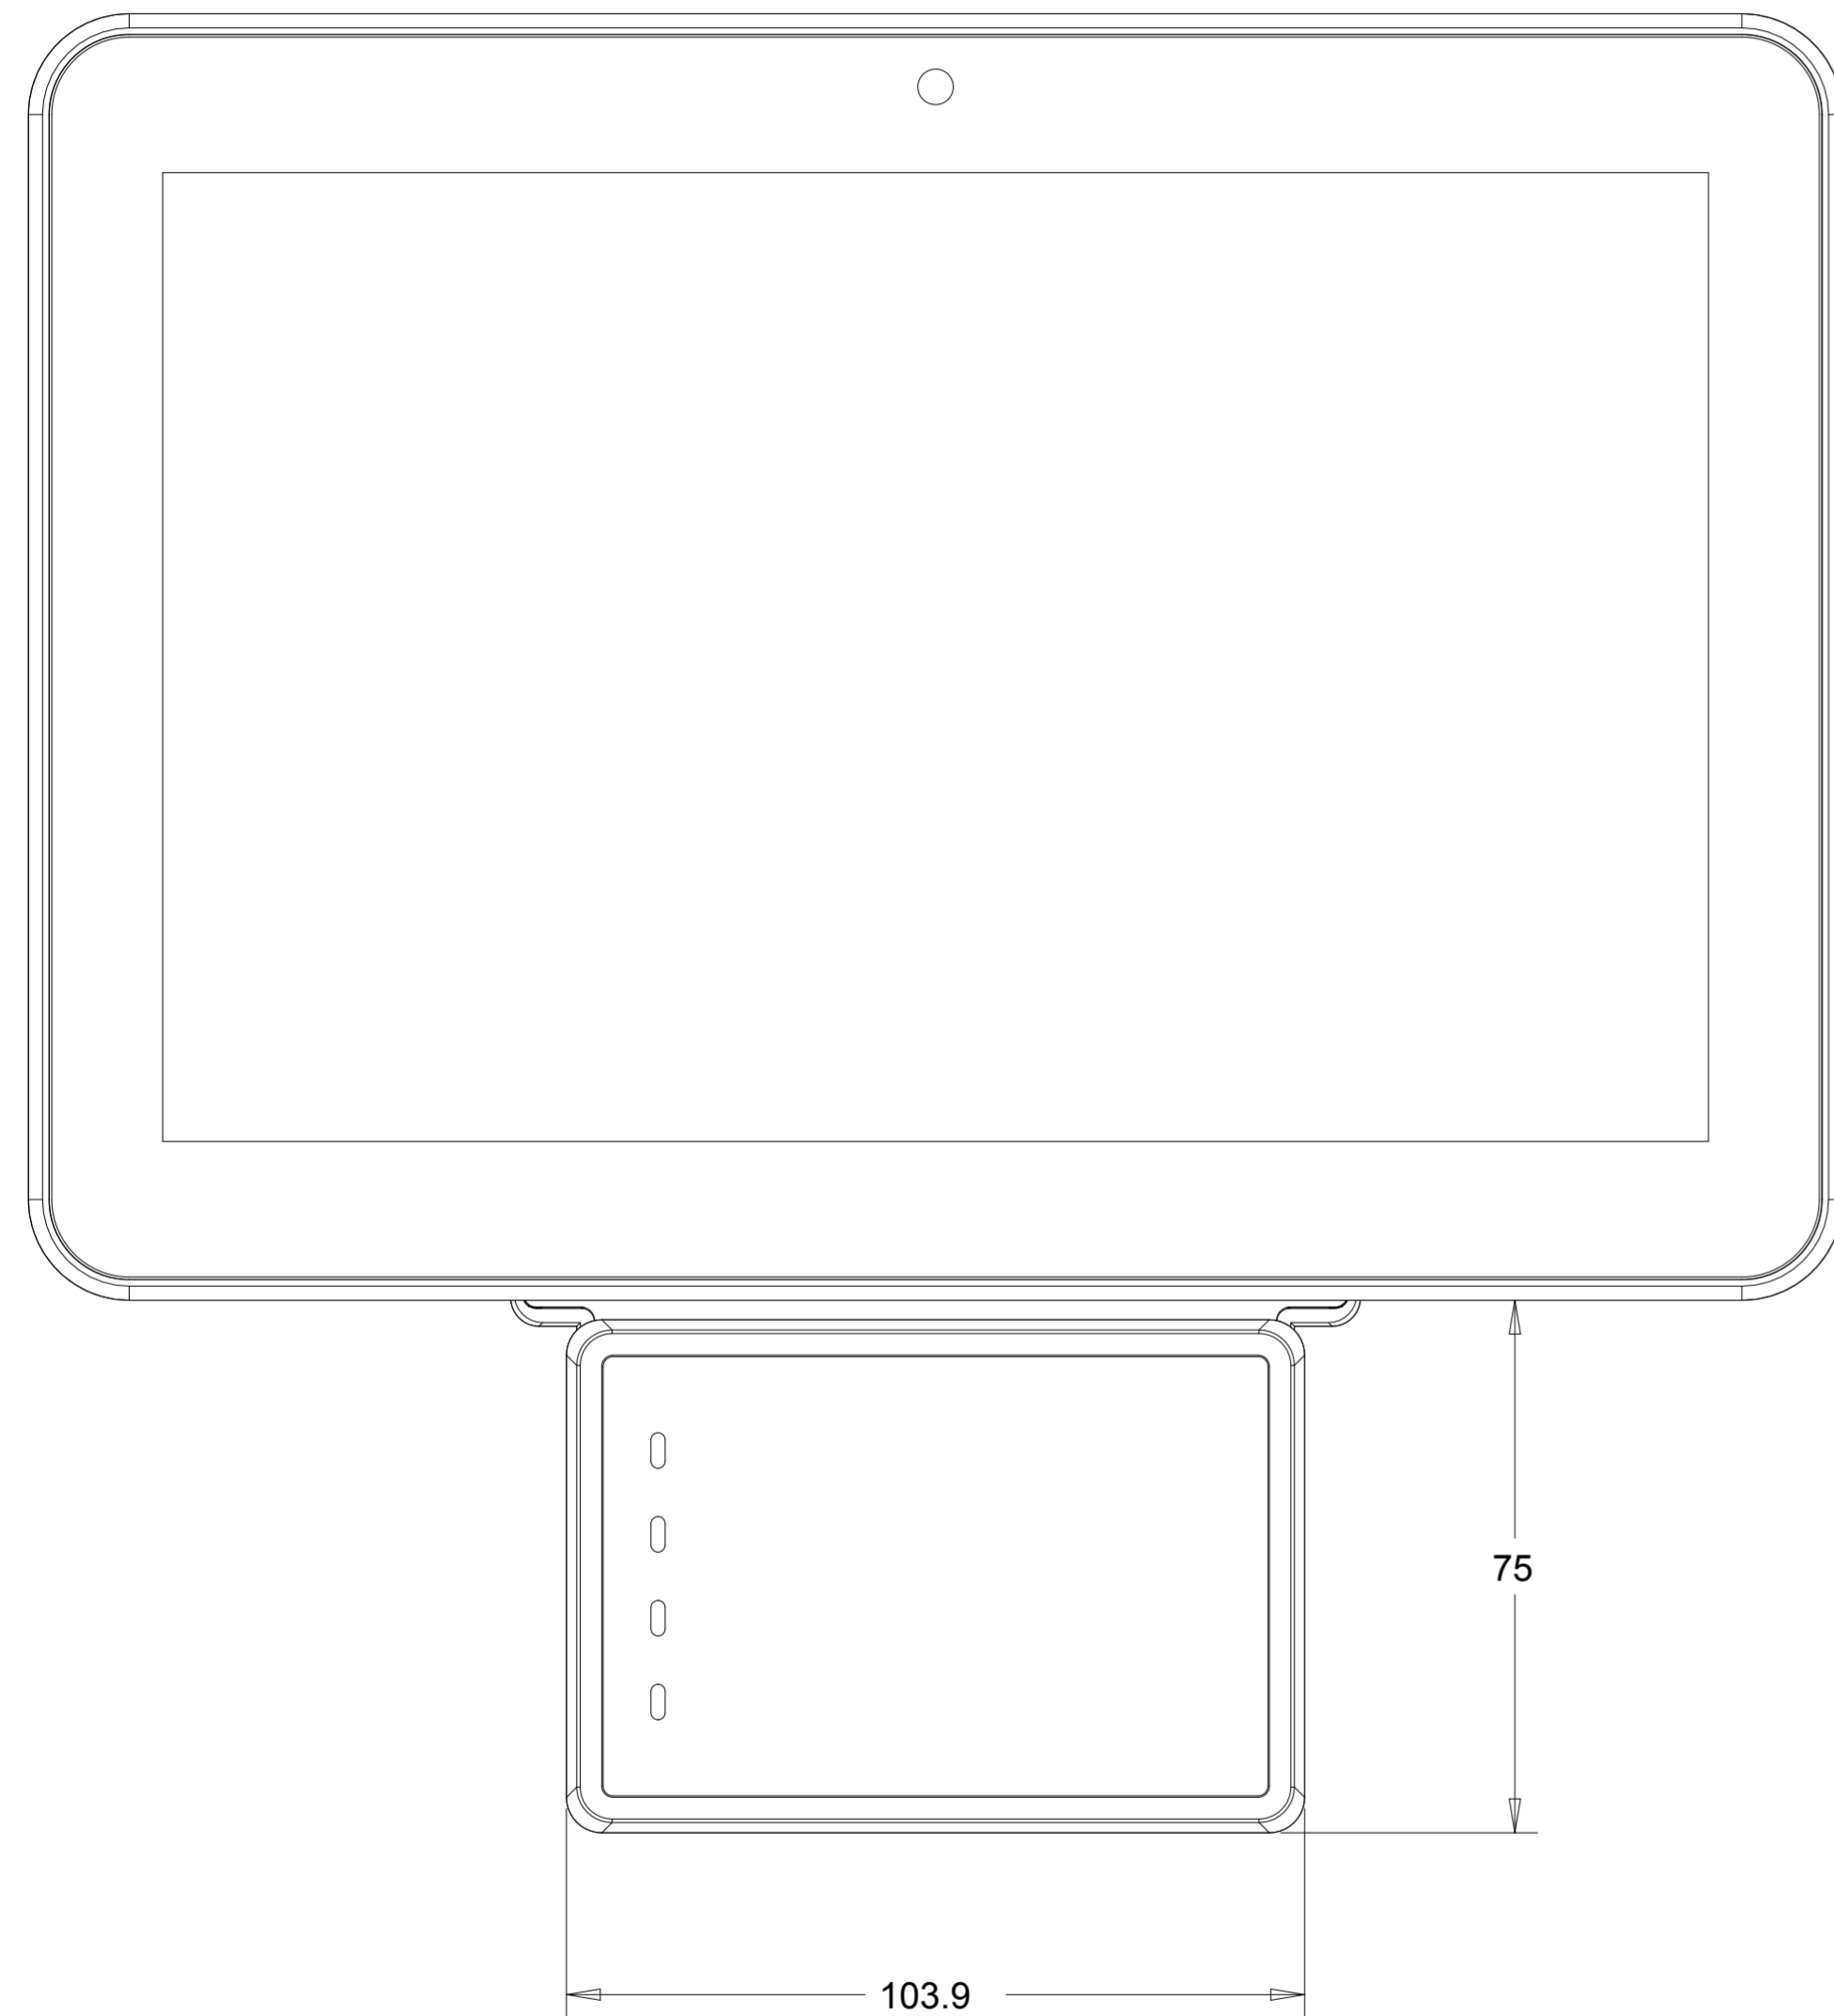

OPTIONAL NFC ADAPTER KIT P/N: E001004