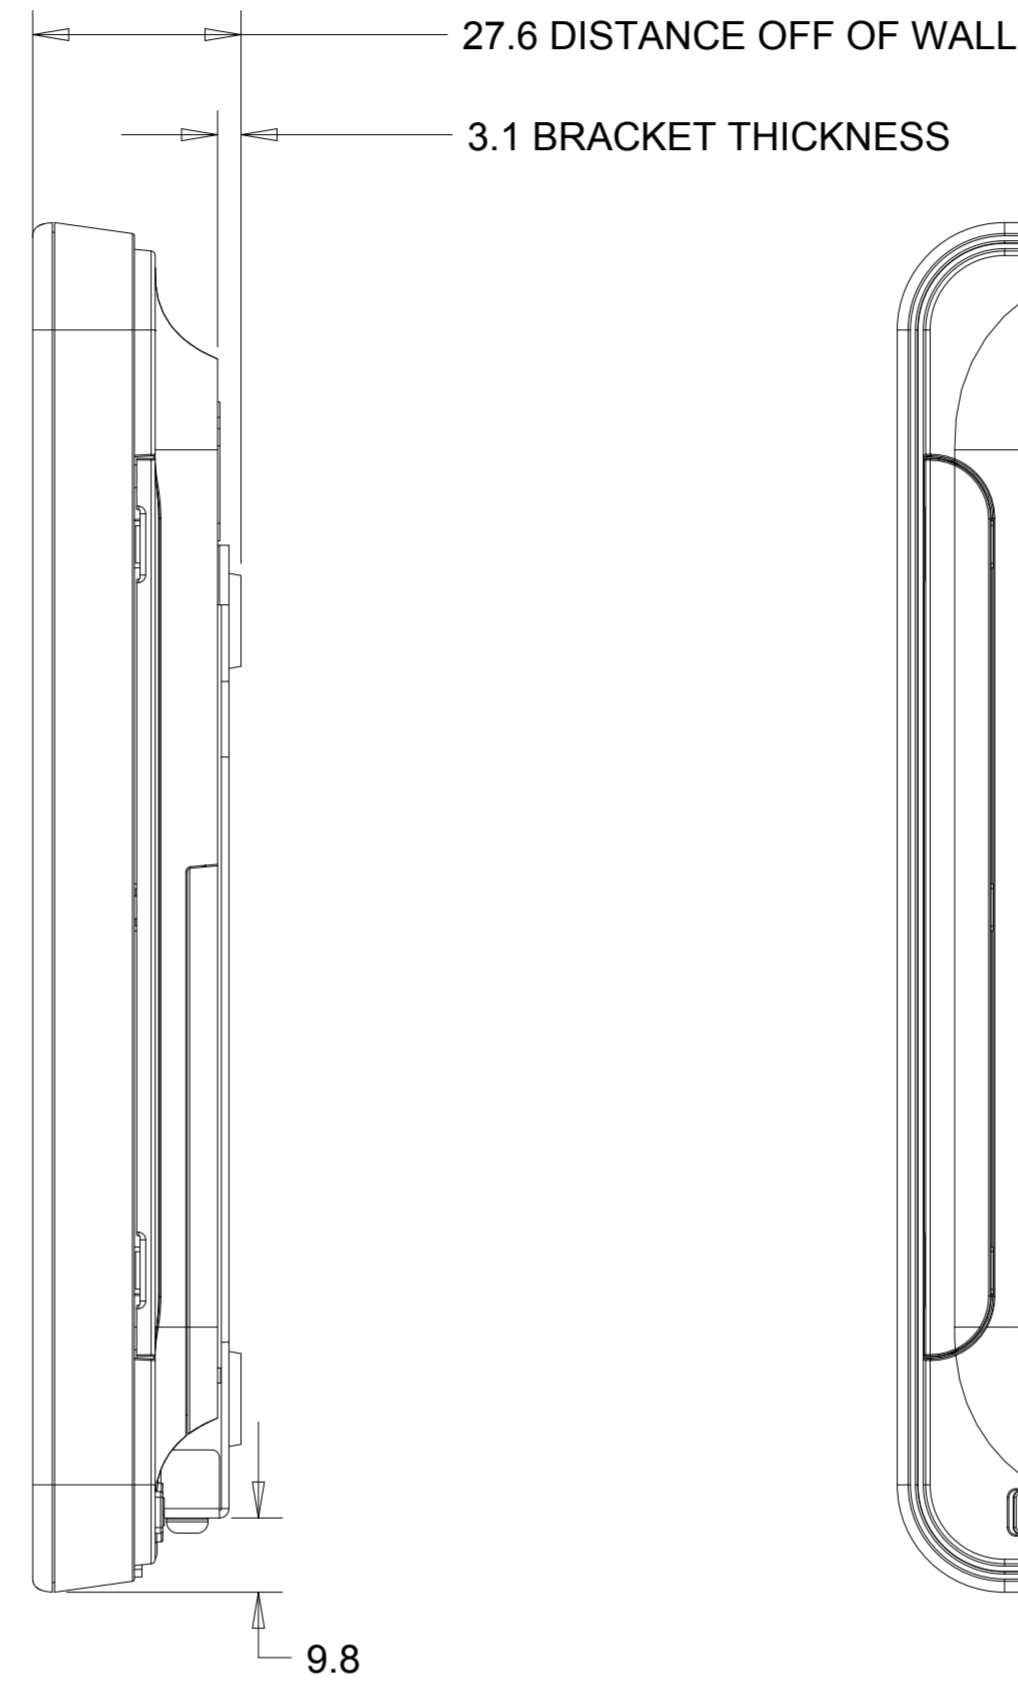

OPTIONAL LOW PROFILE WALLMOUNT KIT P/N: E160491

WALL MUST HAVE HOLES DRILLED
TO ALLOW CABLES TO PASS THROUGH