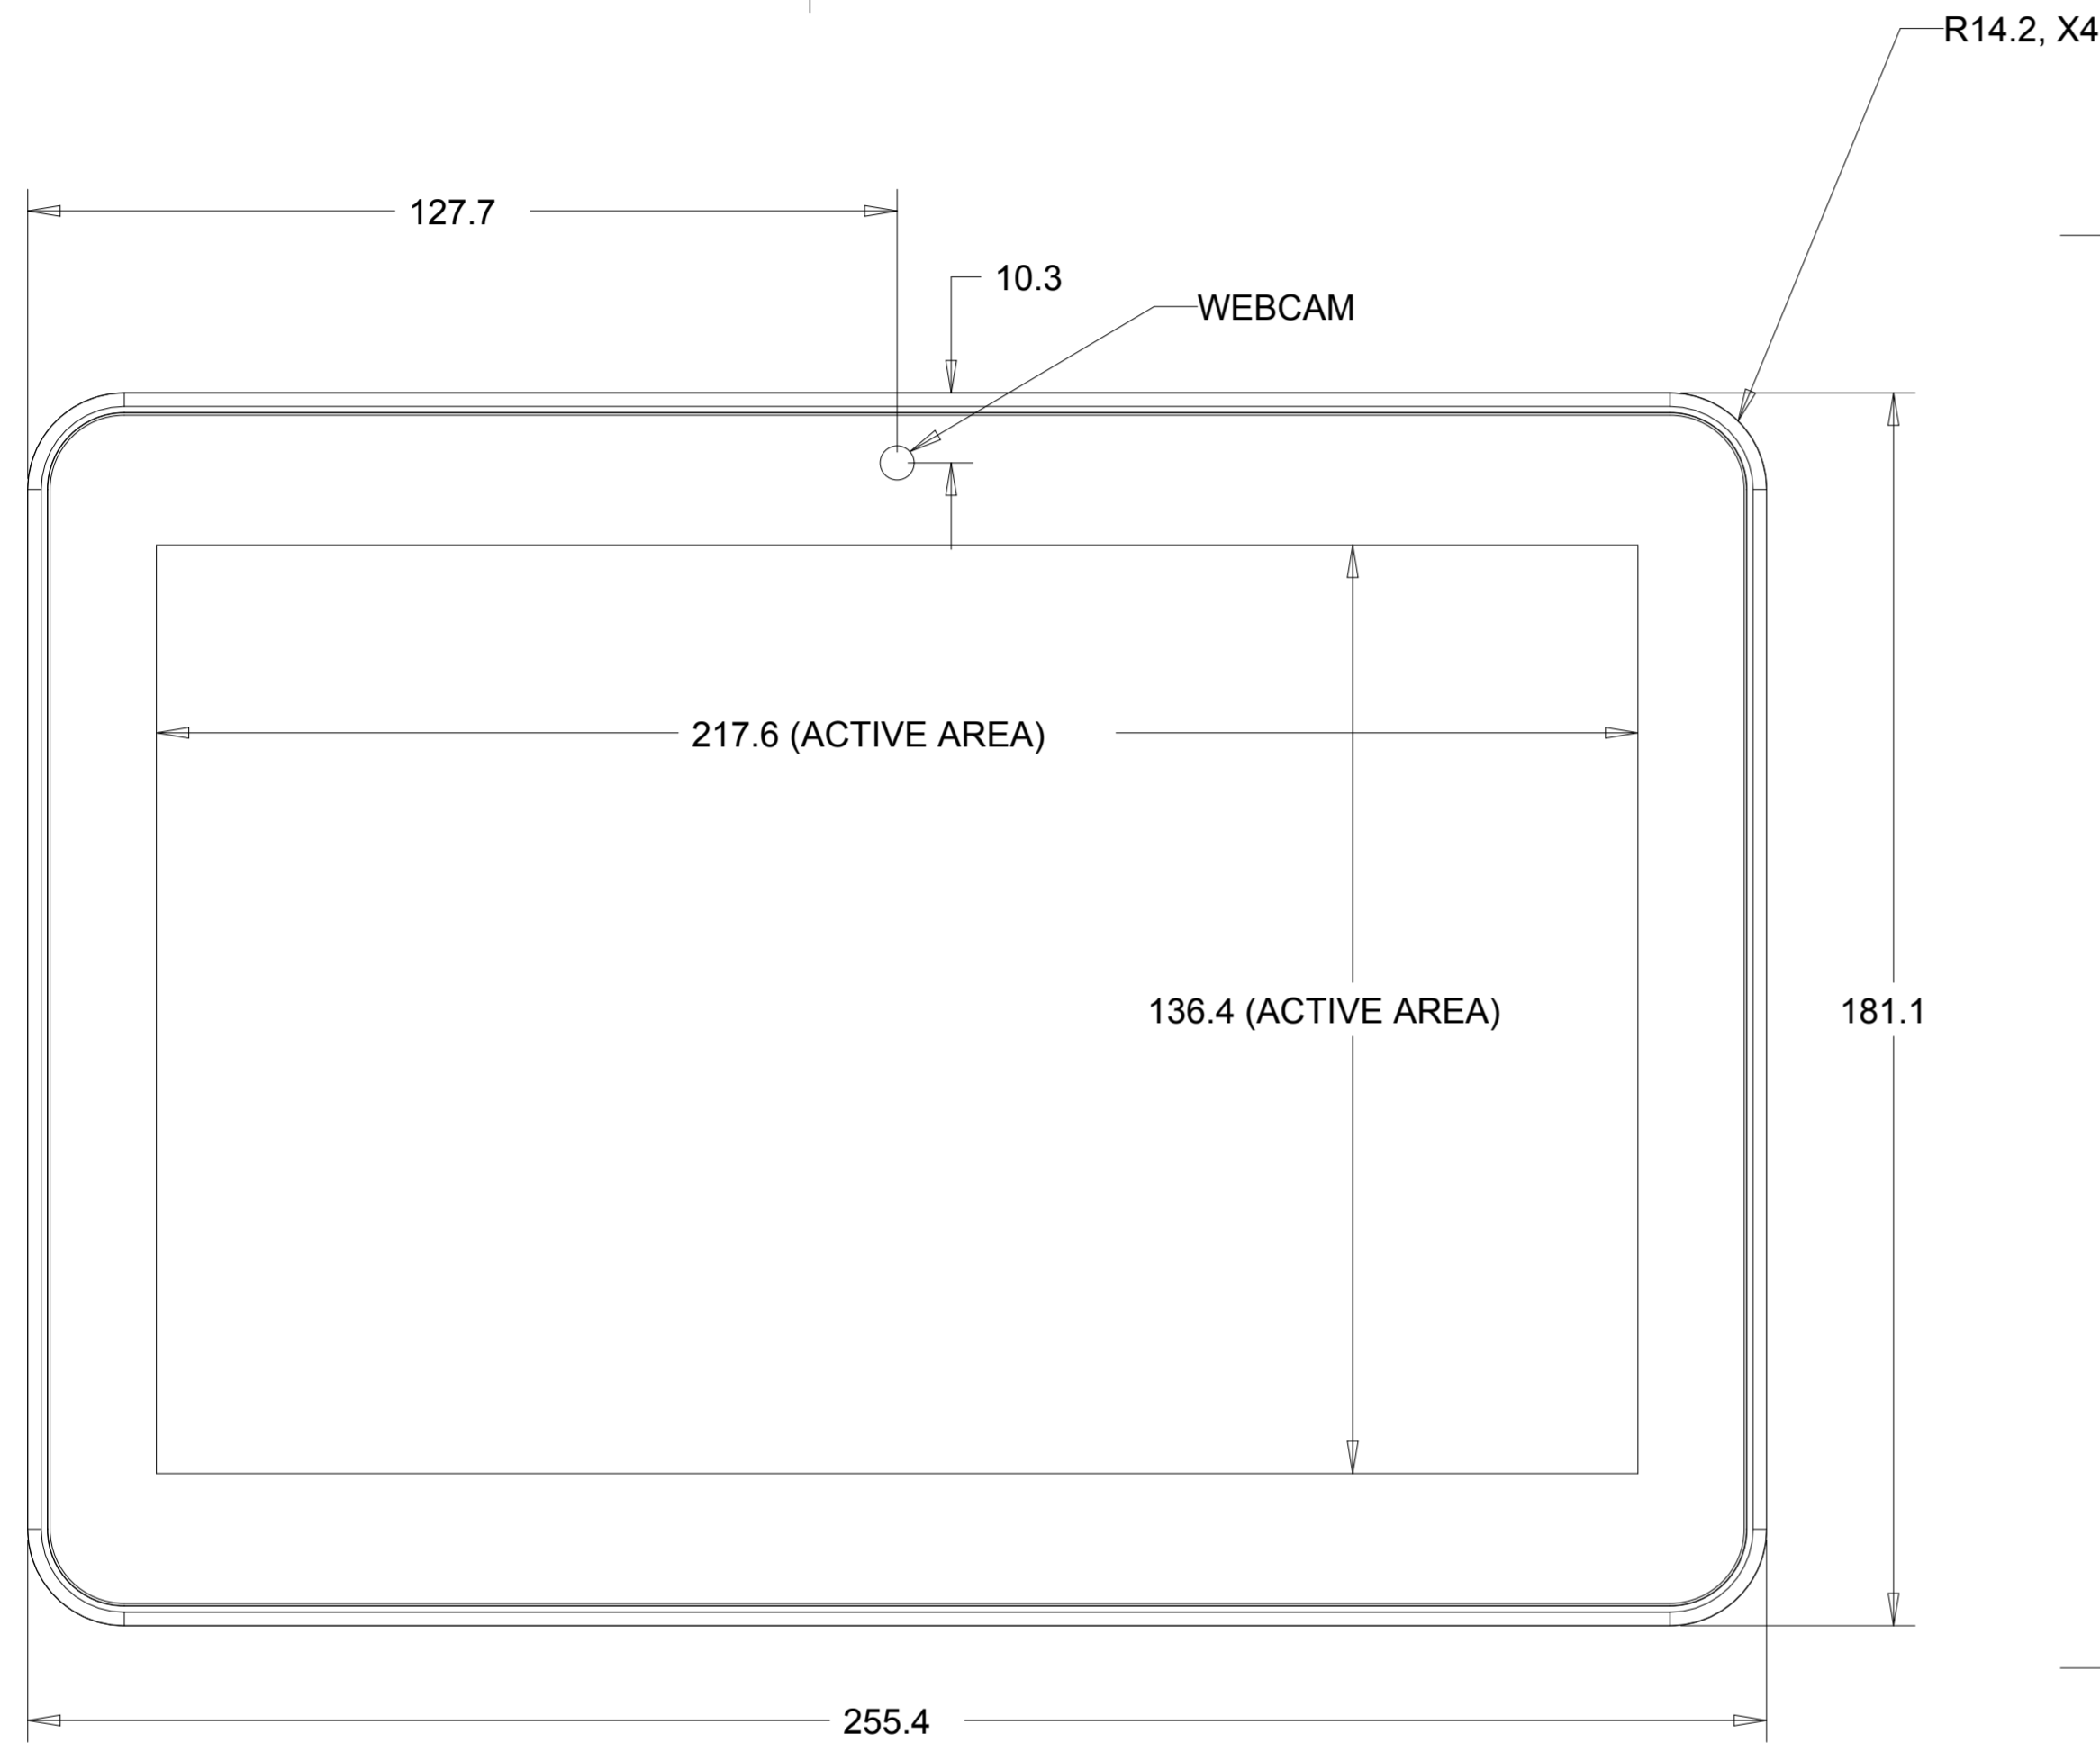

DIMENSIONAL DRAWING: 10IN AAIO

UNDER CELLULAR DOCK COVER

DIMENSIONS ARE IN MILLIMETERS

elo

MS601629  
DATE: 7/23/2015  
REV: B

# OPTIONAL MSR KIT P/N: E001002

# OPTIONAL LOW PROFILE WALLMOUNT KIT P/N: E160491

WALL MUST HAVE HOLES DRILLED  
TO ALLOW CABLES TO PASS THROUGH

# OPTIONAL SHORT TABLETOP STAND P/N: E160104