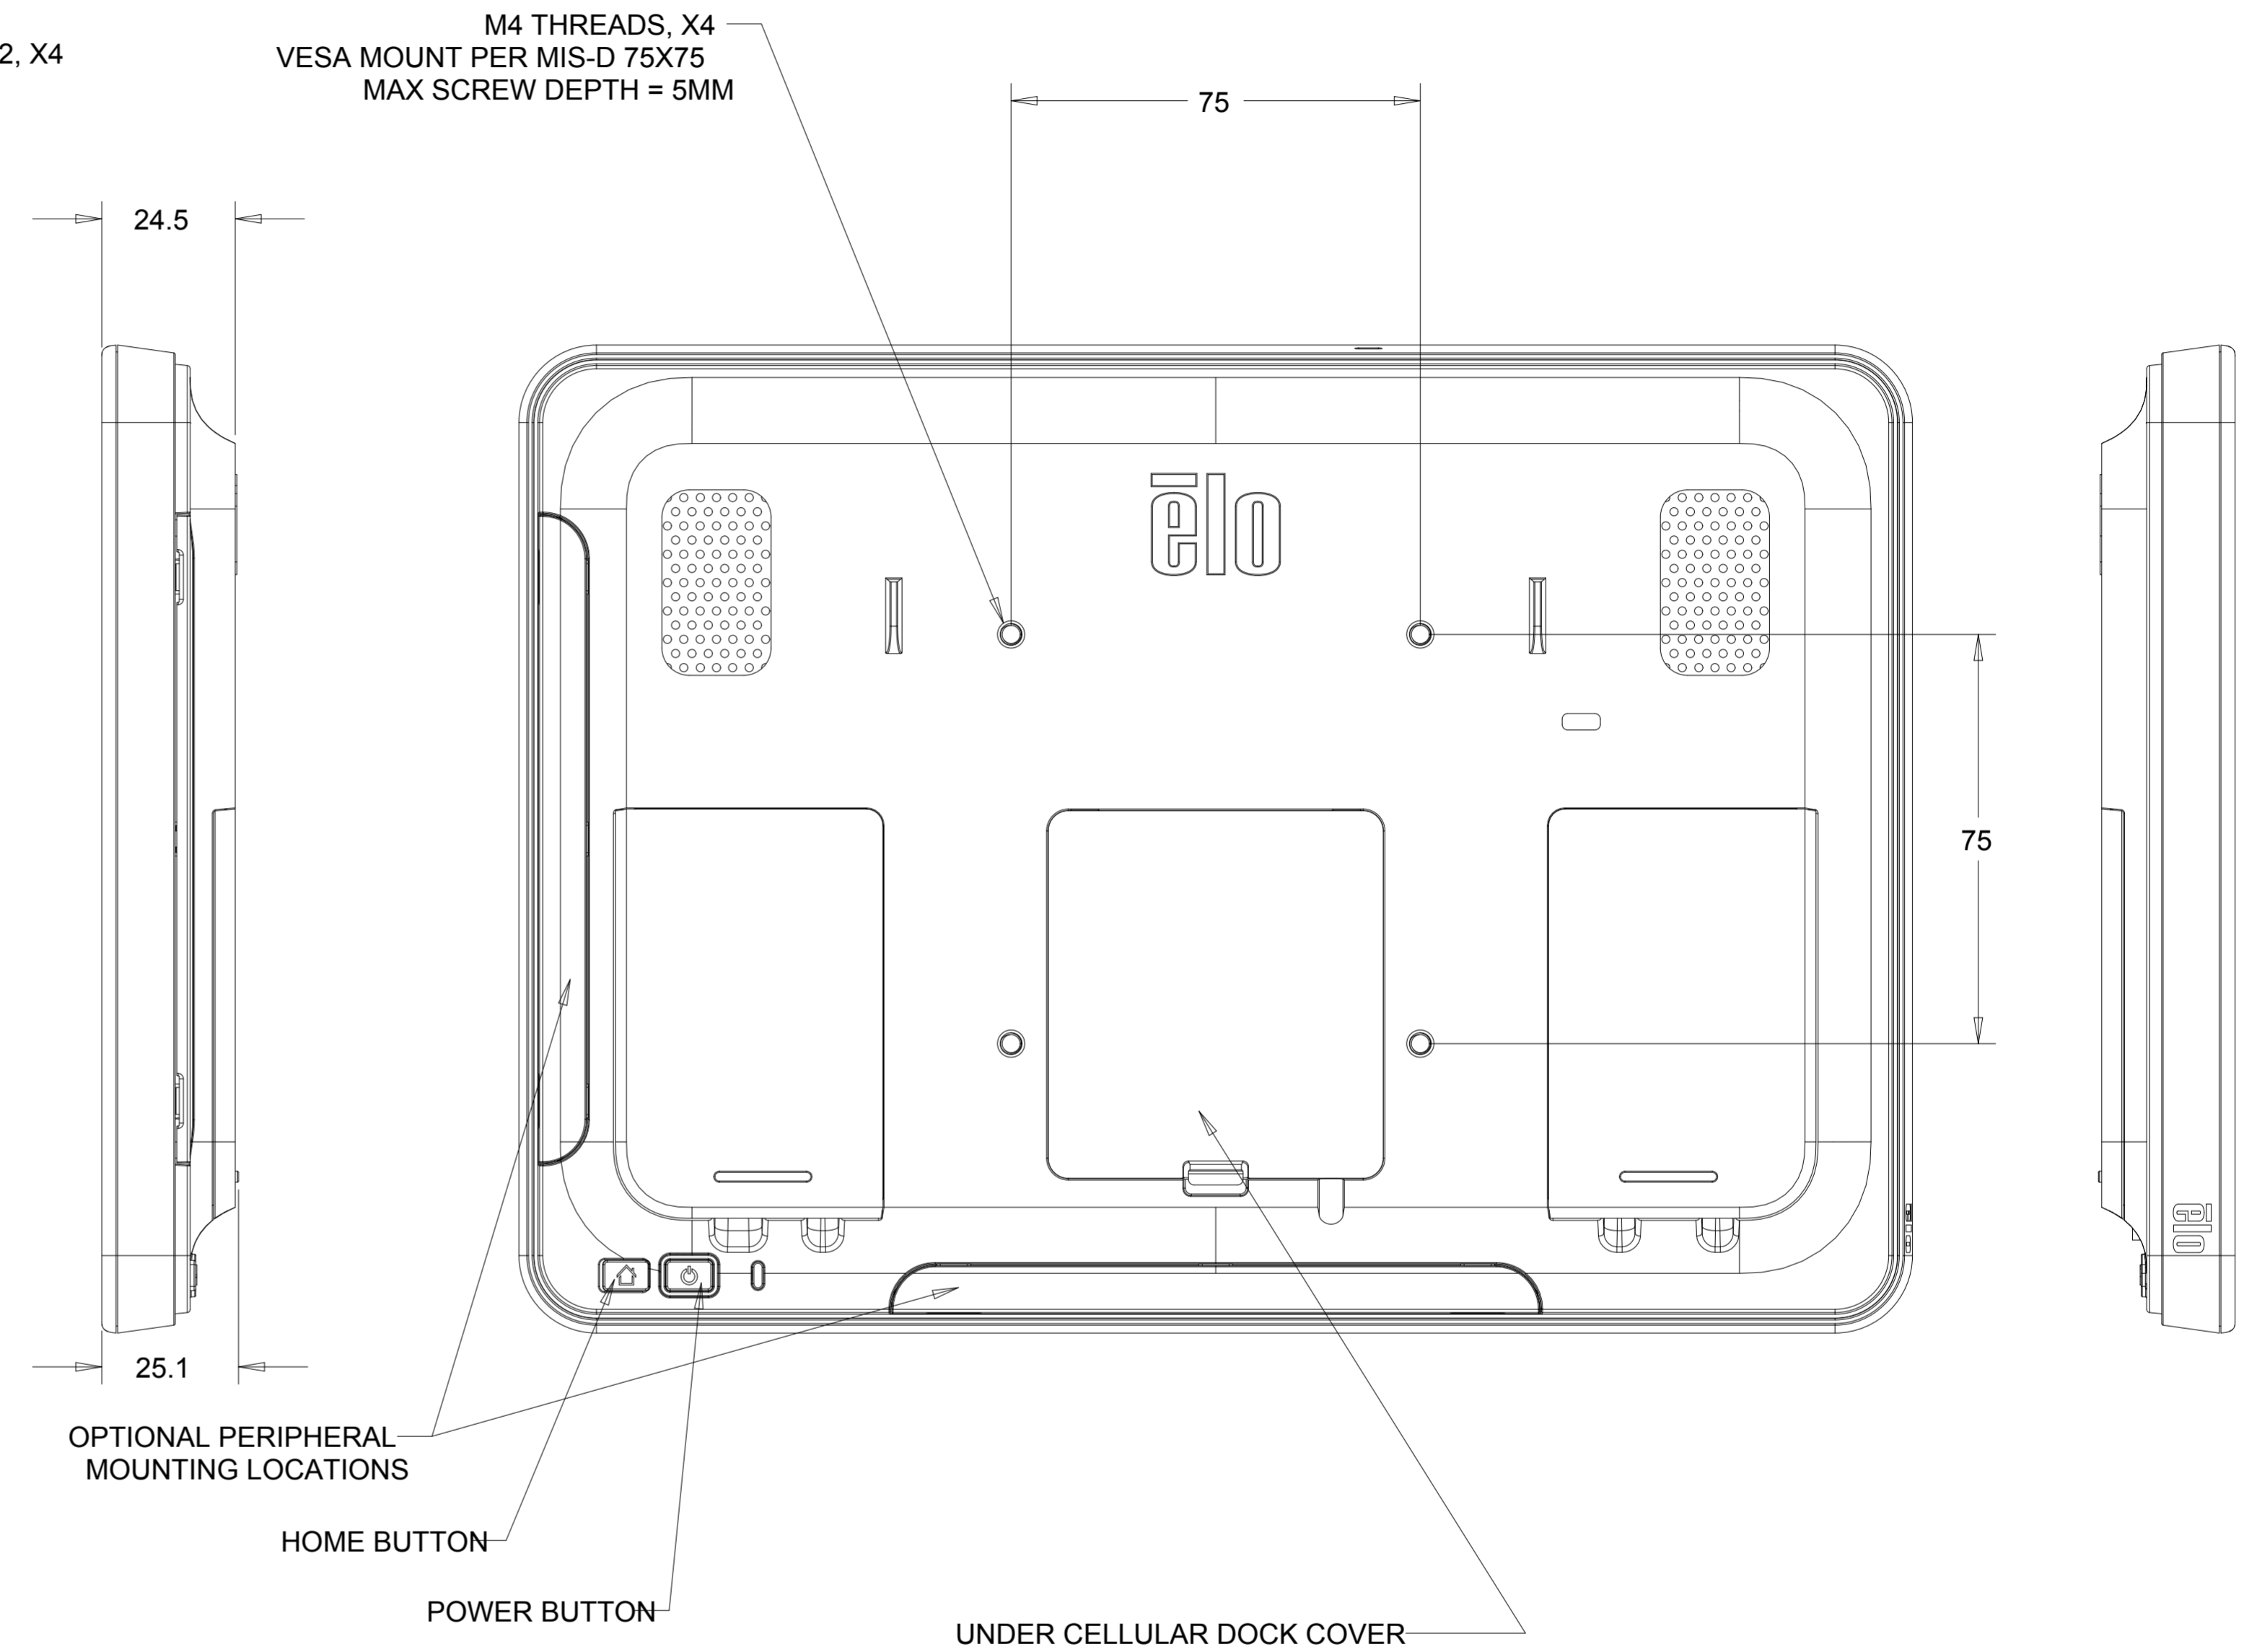

DIMENSIONAL DRAWING: 10IN AAIO

UNDER CELLULAR DOCK COVER

DIMENSIONS ARE IN MILLIMETERS

elo

MS601629  
DATE: 7/23/2015  
REV: B

# OPTIONAL MSR KIT P/N: E001002

# OPTIONAL LOW PROFILE WALLMOUNT KIT P/N: E160491

WALL MUST HAVE HOLES DRILLED  
TO ALLOW CABLES TO PASS THROUGH

# OPTIONAL SHORT TABLETOP STAND P/N: E160104