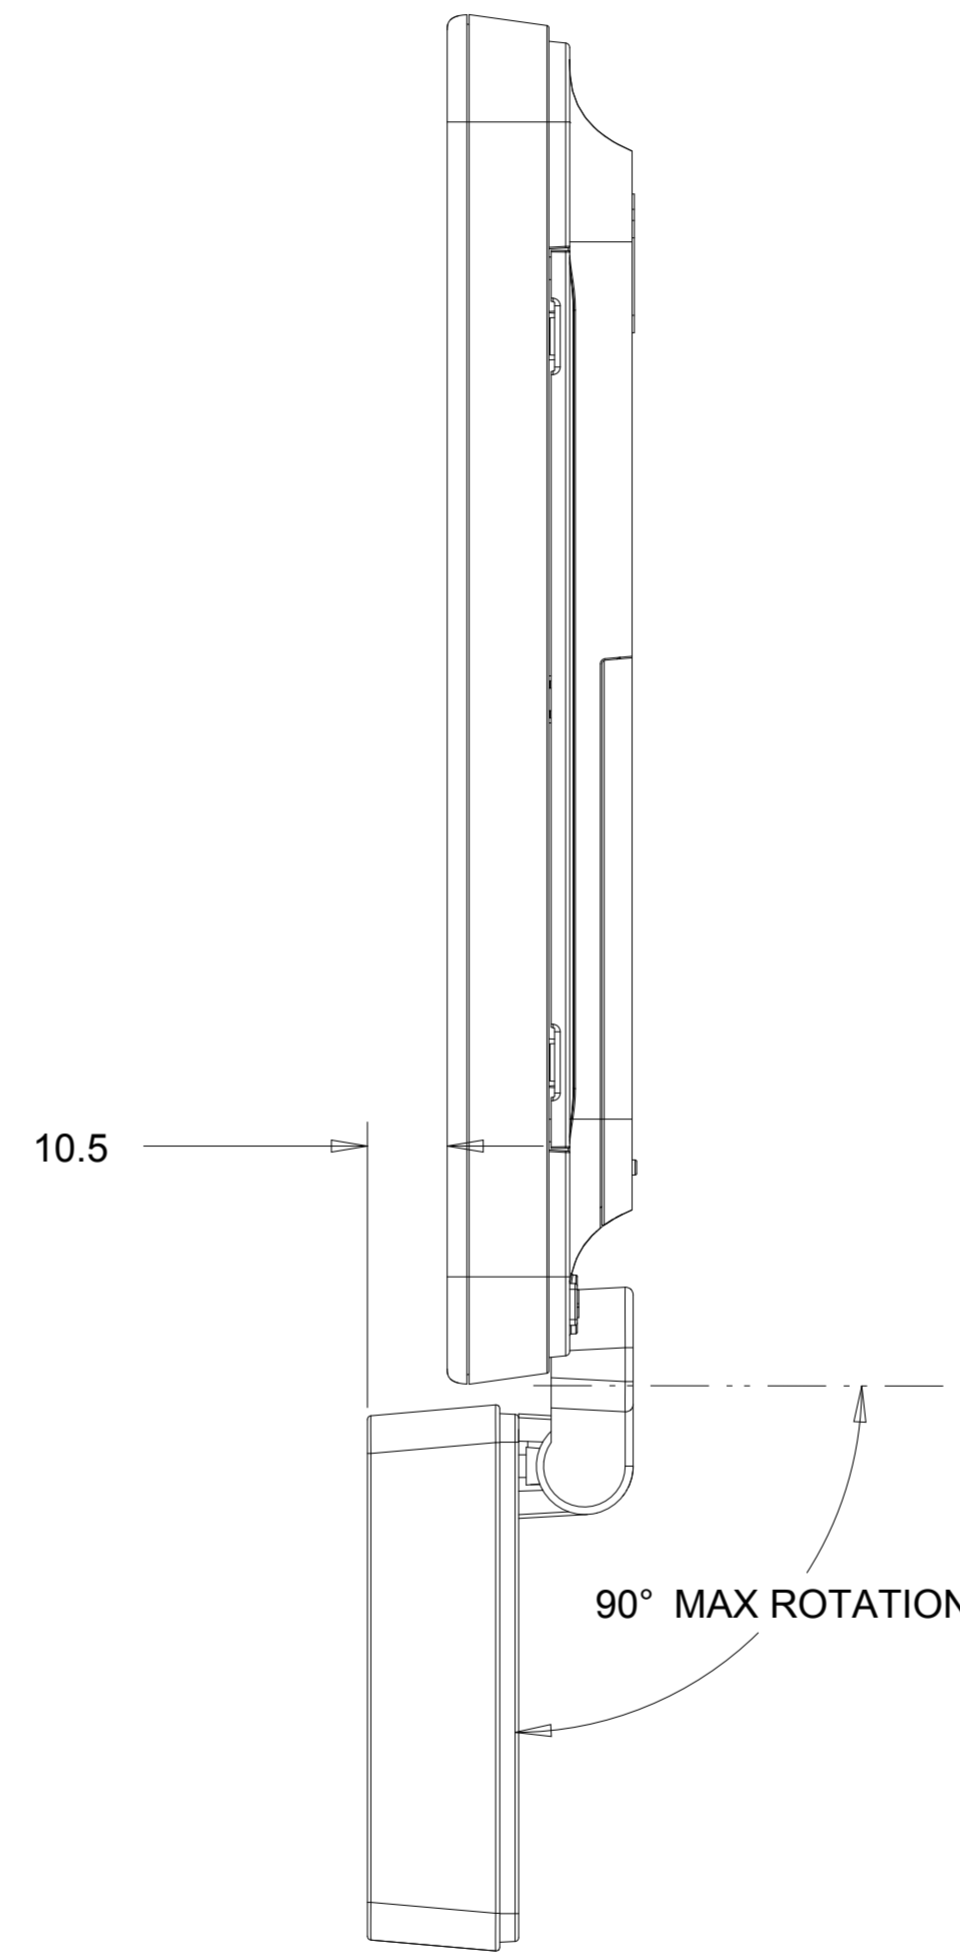

OPTIONAL NFC ADAPTER KIT P/N: E001004