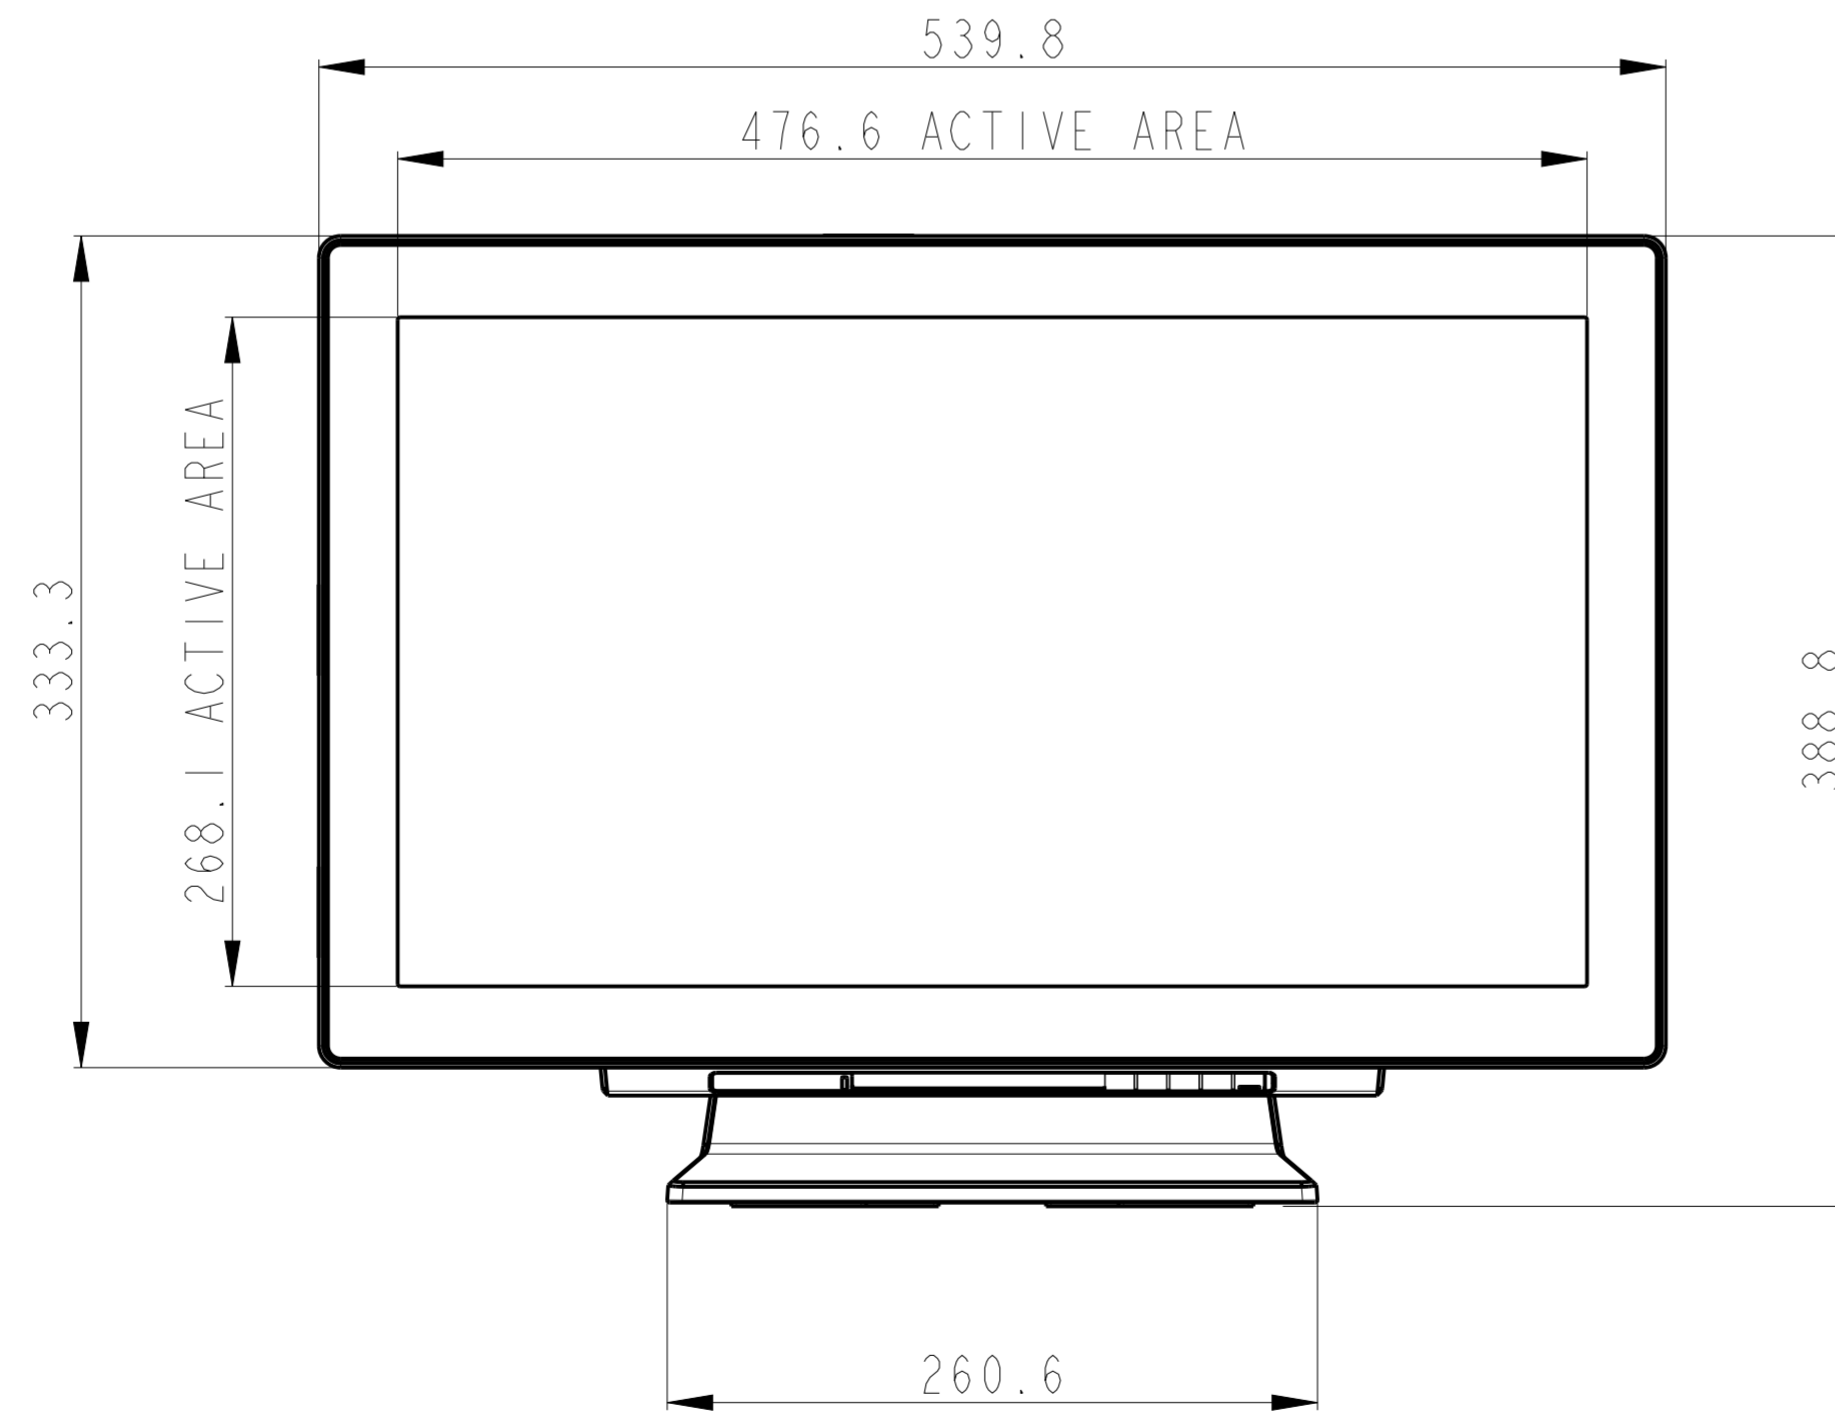

TITLE : -5 Degrees
SCALE 0.3

TITLE : 70 Degrees
SCALE 0.3

TITLE : -5 Degrees
SCALE 0.3

TITLE : 70 Degrees
SCALE 0.3

B2 MODEL / C_SERIES REV_B
SCALE 0.6

B3 MODEL / C_SERIES REV_B
SCALE 0.6

SCALE 0.5

SCALE 0.8

19" SCALE 0.5

SCALE 0.6

22" SCALE 0.5

SECTION V-V

SCALE 0.6