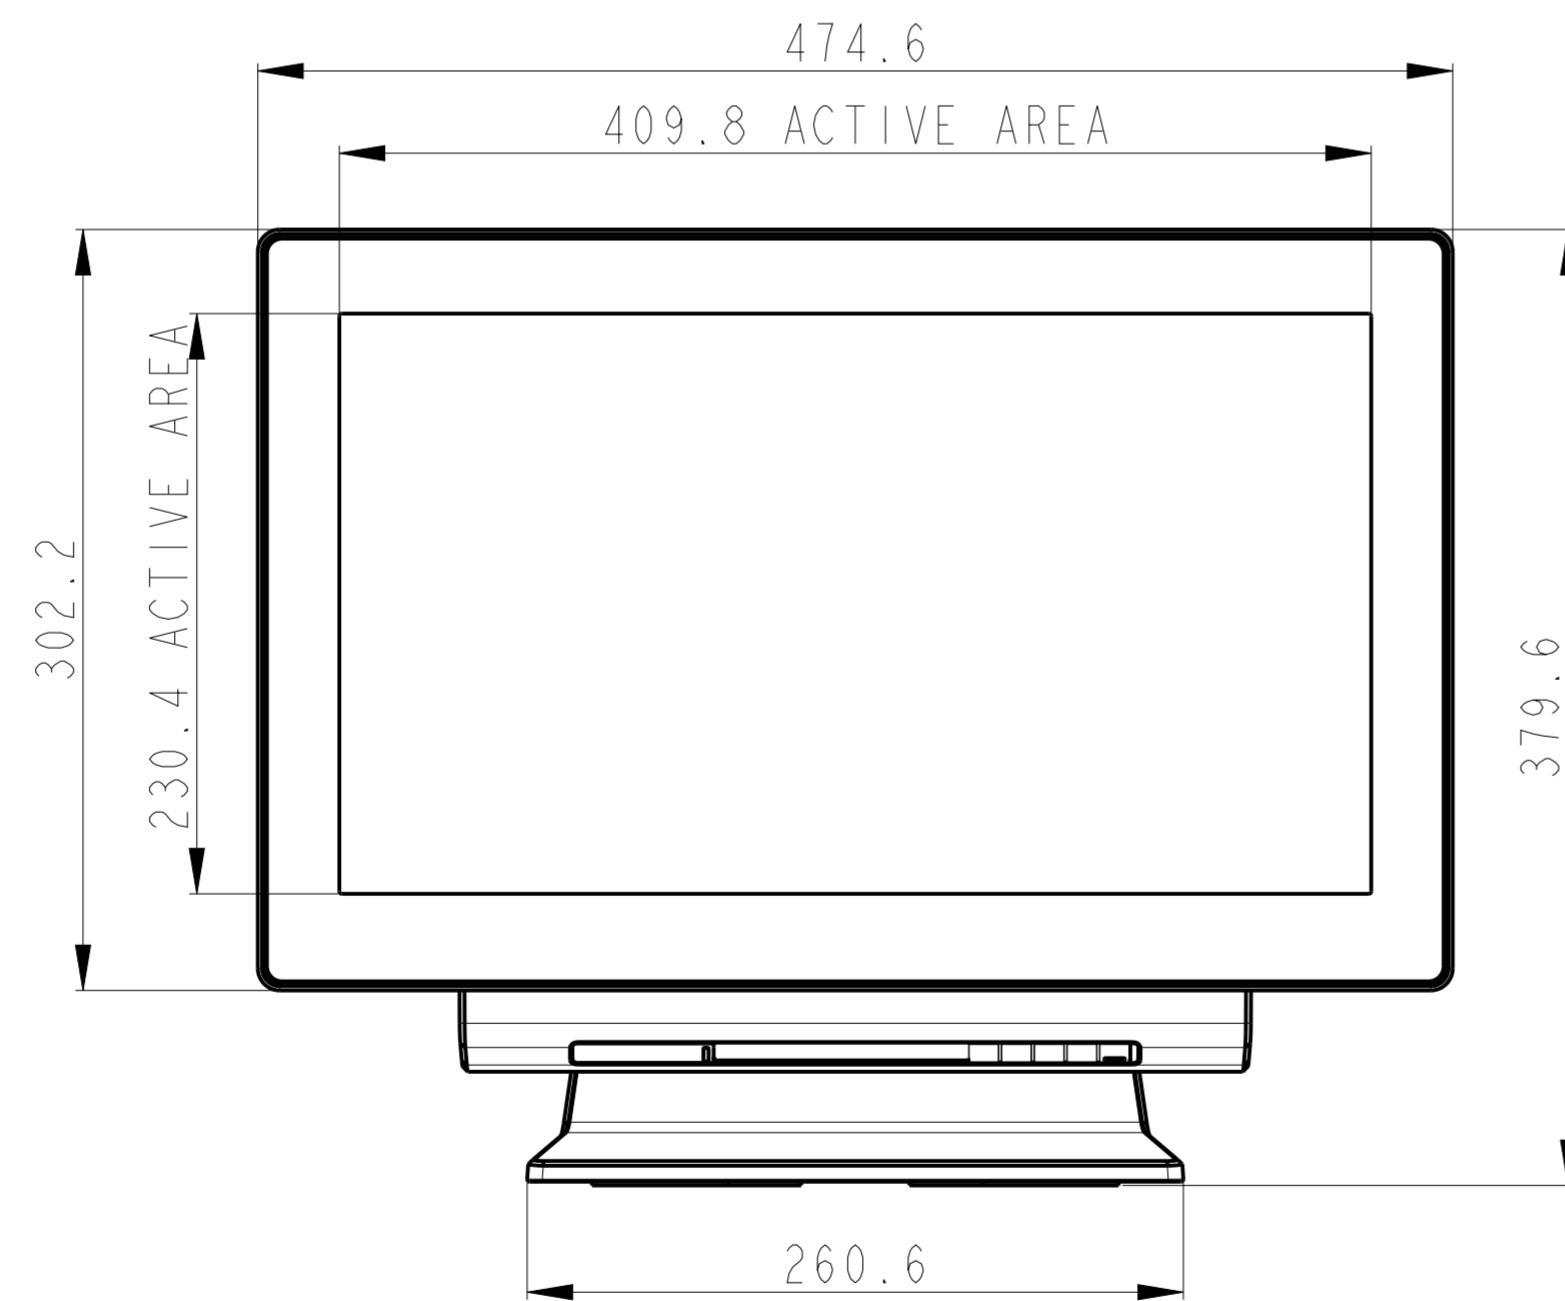

TITLE : -5 Degrees
SCALE 0.3

TITLE : 70 Degrees
SCALE 0.3

TITLE : -5 Degrees
SCALE 0.3

TITLE : 70 Degrees
SCALE 0.3

B2 MODEL / C_SERIES REV_B
SCALE 0.6

B3 MODEL / C_SERIES REV_B
SCALE 0.6

SCALE 0.5

SCALE 0.8

19" SCALE 0.5

SCALE 0.6

22" SCALE 0.5

SECTION V-V

SCALE 0.6