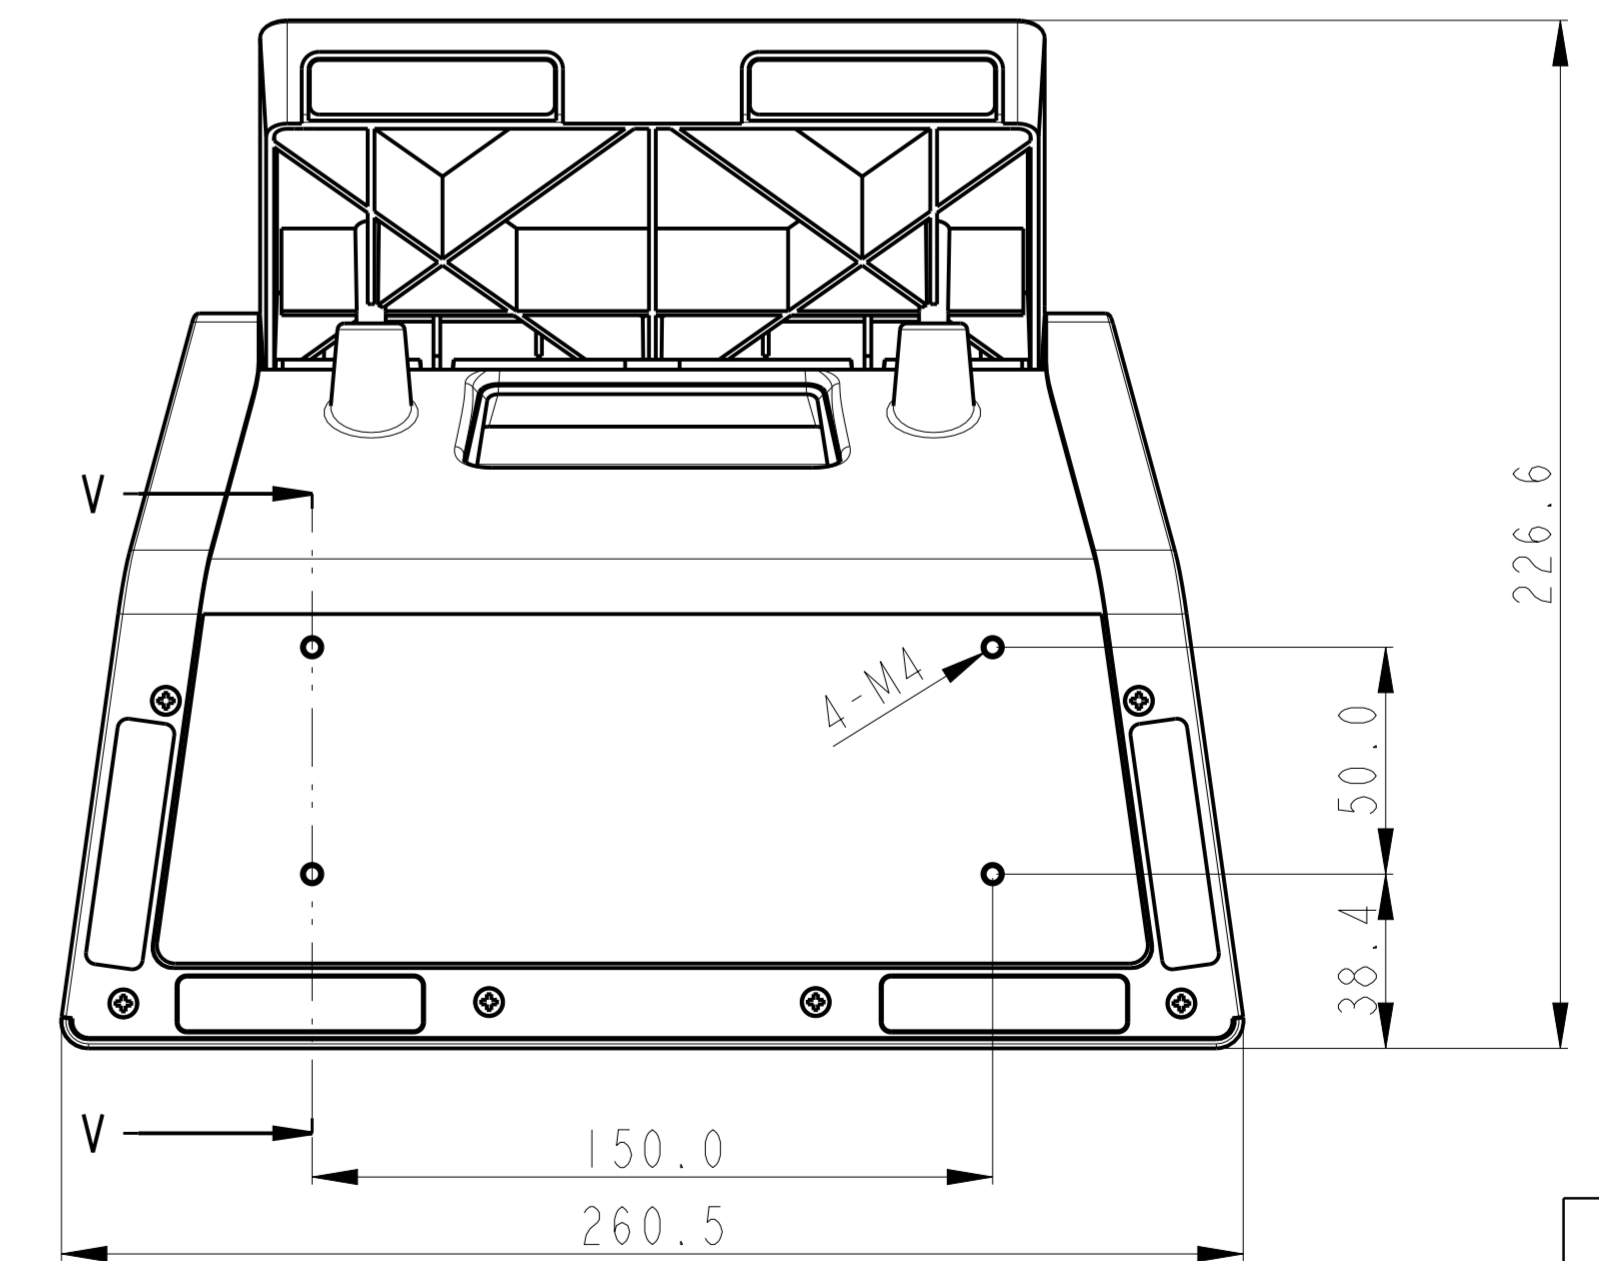

TITLE : -5 Degrees
SCALE 0.3

TITLE : 70 Degrees
SCALE 0.3

TITLE : -5 Degrees
SCALE 0.3

TITLE : 70 Degrees
SCALE 0.3

B2 MODEL / C_SERIES REV_B
SCALE 0.6

B3 MODEL / C_SERIES REV_B
SCALE 0.6

SCALE 0.5

SCALE 0.8

19" SCALE 0.5

SCALE 0.6

22" SCALE 0.5

SECTION V-V

SCALE 0.6