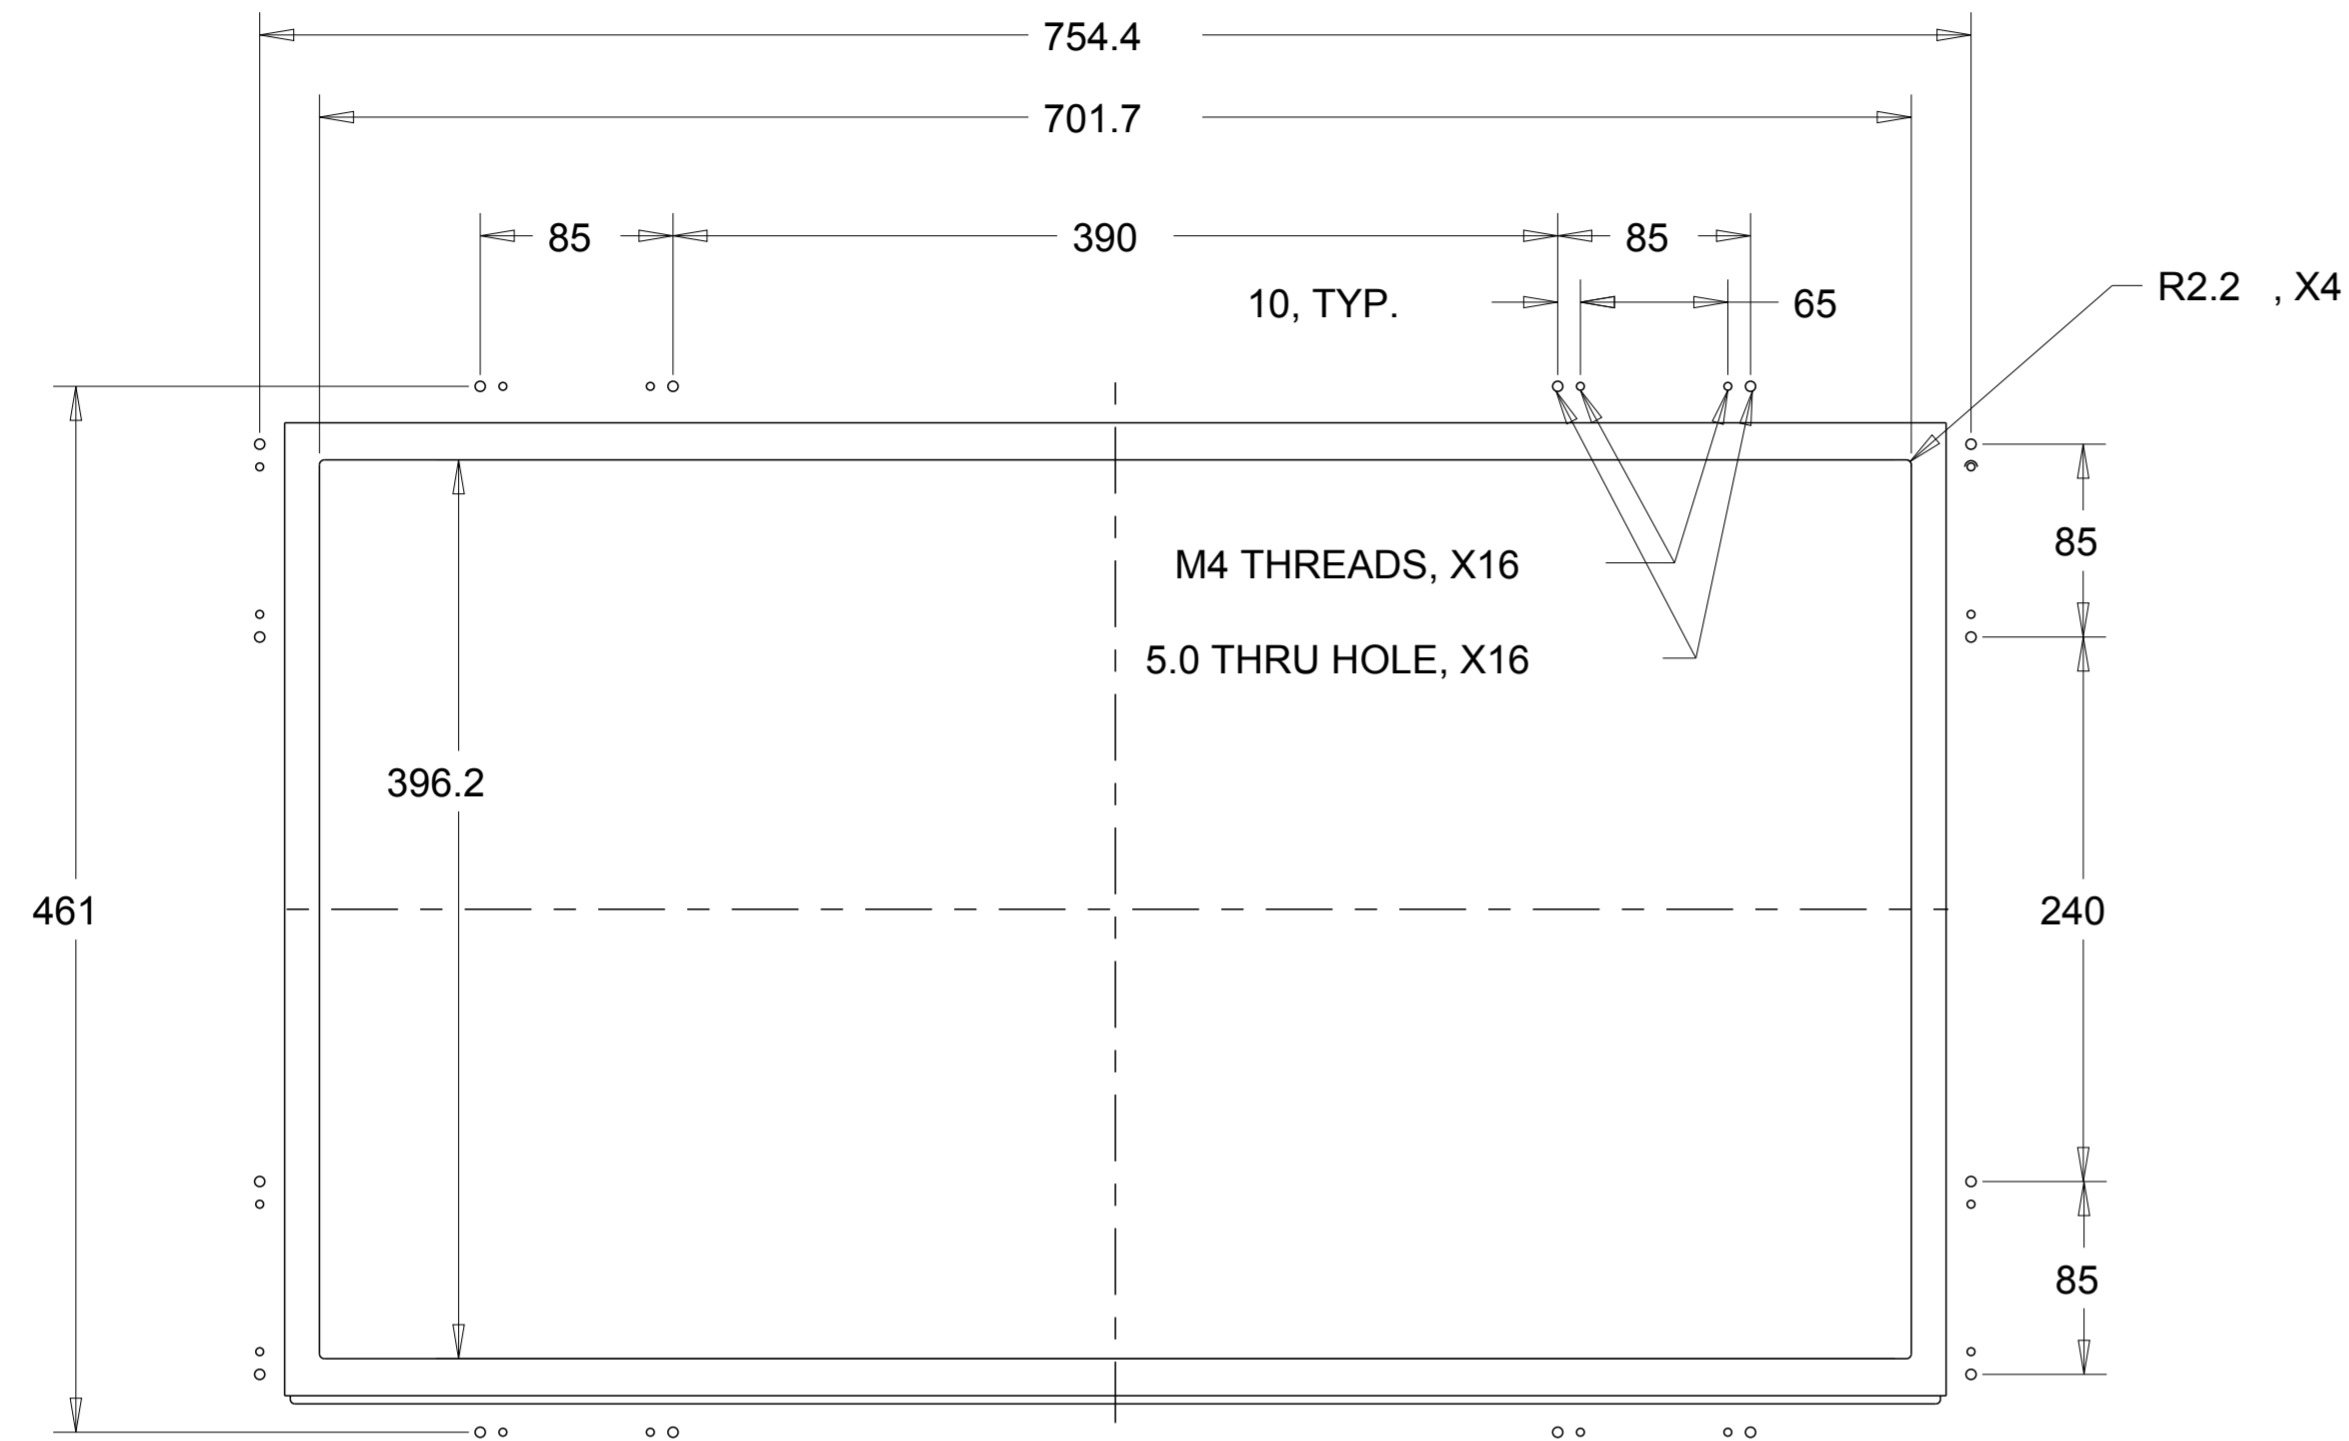

FRONT

SIDE

REAR

BOTTOM

OPTIONAL OSD REMOTE  
 P/N E483757  
 (1 INCLUDED WITH TOUCHMONITOR)

DETAILA  
 SCALE 4:5

SIDE MOUNT HORIZONTAL (TOP/BOTTOM)

VESA MOUNT PER MIS-F, 400,200, 6

SIDE MOUNT VERITCAL (LEFT/RIGHT)

MOUNTING WITH ADJUSTABLE BRACKETS (8 PROVIDED)

RECOMMENDED CUSTOMER PANEL CUT-OUT

ADJUSTMENT RANGE = 1 TO 25