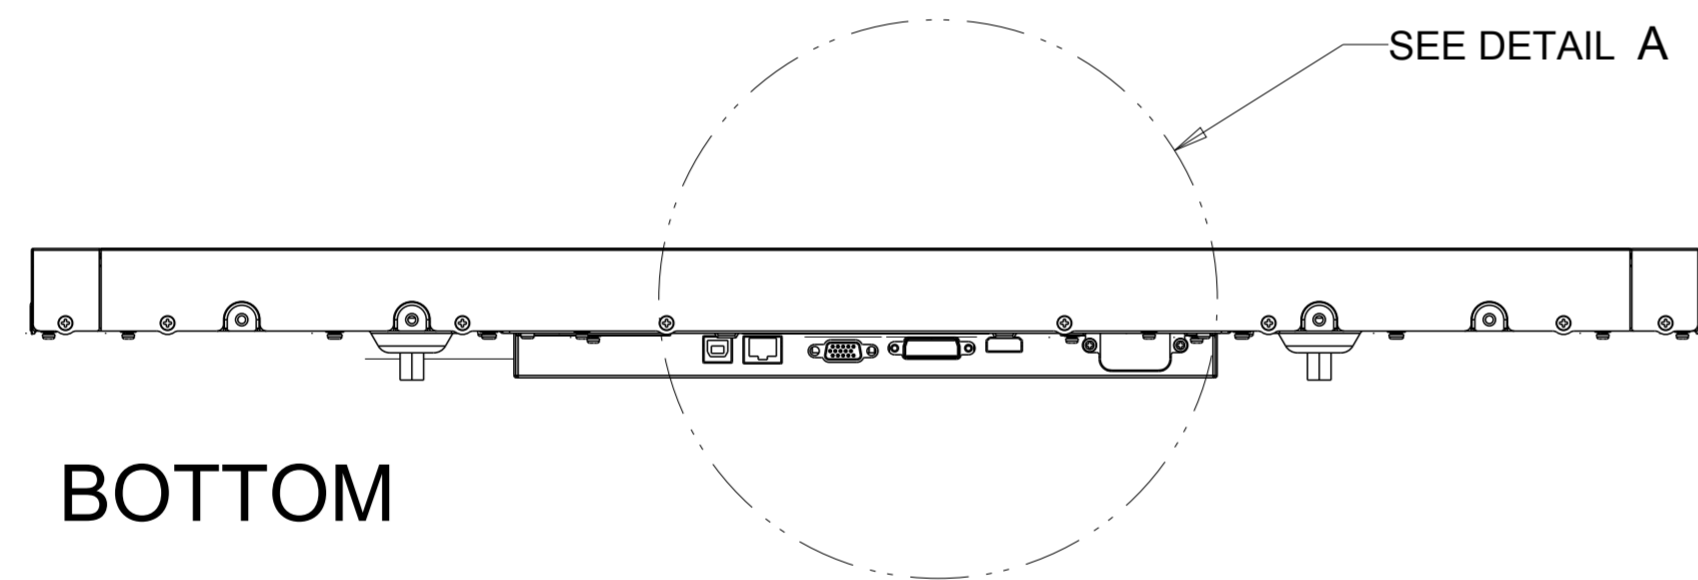

FRONT

SIDE

REAR

BOTTOM

OPTIONAL OSD REMOTE  
 P/N E483757  
 (1 INCLUDED WITH TOUCHMONITOR)

DETAILA  
 SCALE 4:5

SIDE MOUNT HORIZONTAL (TOP/BOTTOM)

VESA MOUNT PER MIS-F, 400,200, 6

SIDE MOUNT VERITCAL (LEFT/RIGHT)

MOUNTING WITH ADJUSTABLE BRACKETS (8 PROVIDED)

RECOMMENDED CUSTOMER PANEL CUT-OUT

ADJUSTMENT RANGE = 1 TO 25