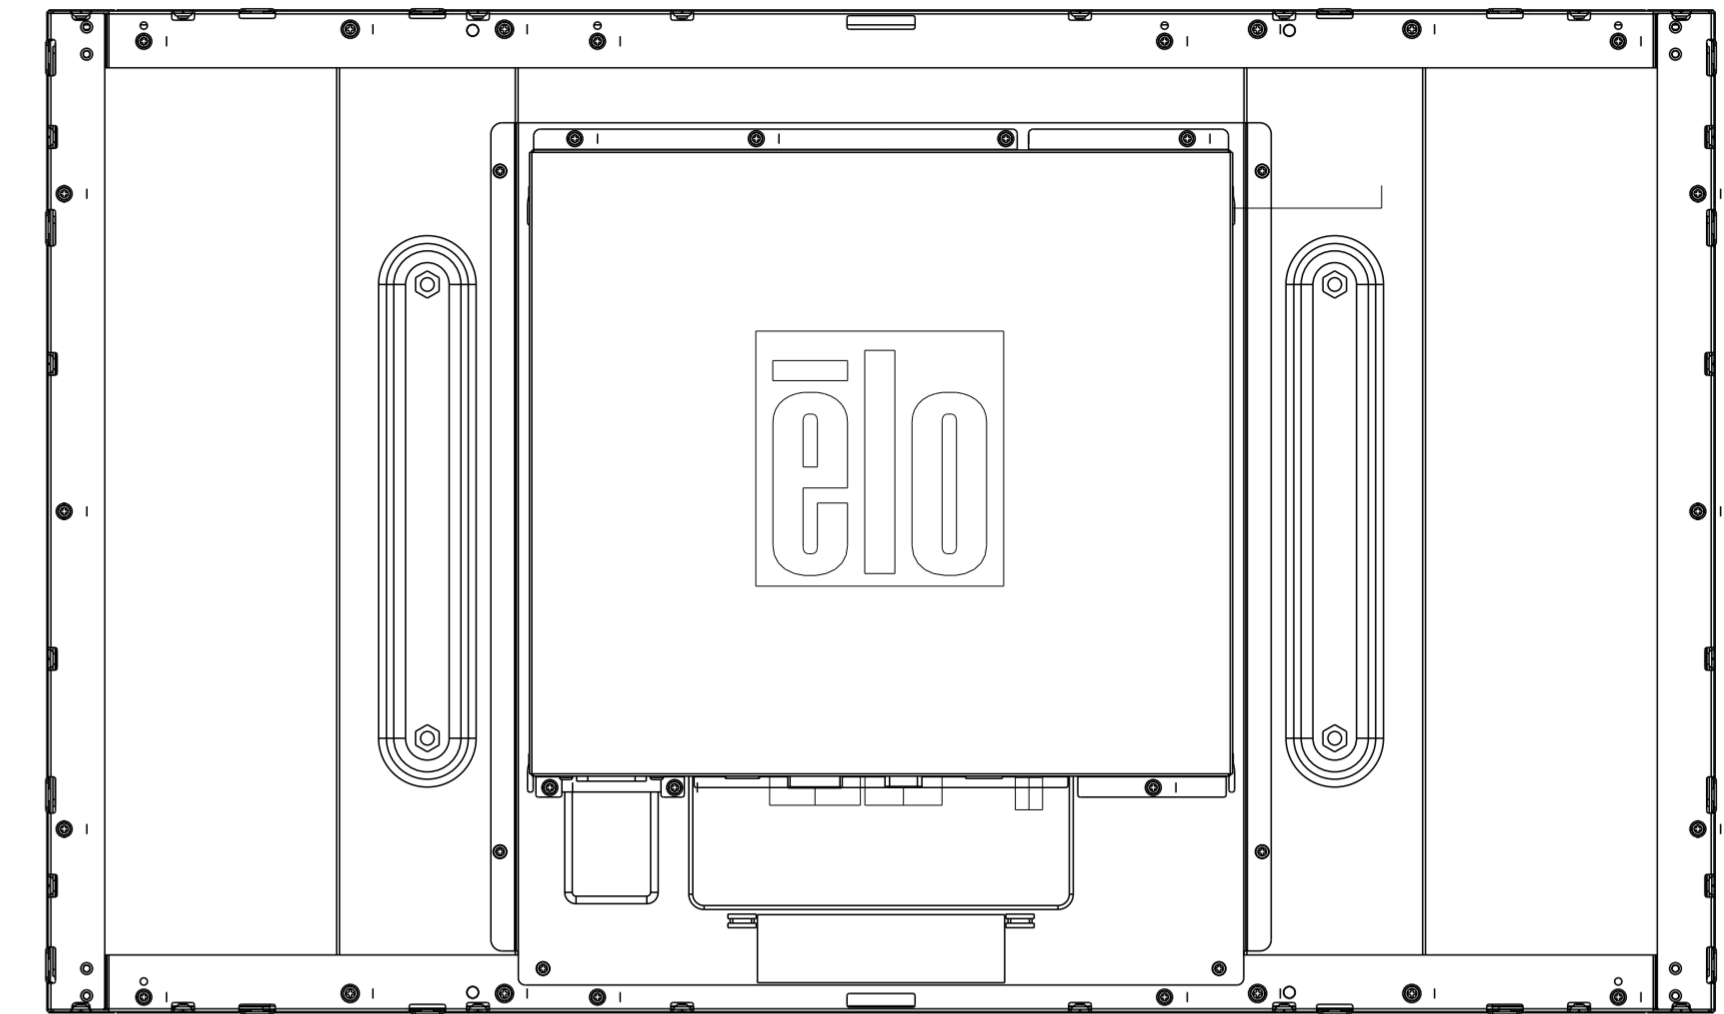

FRONT

SIDE

REAR

BOTTOM

OPTIONAL OSD REMOTE  
 P/N E483757  
 (1 INCLUDED WITH TOUCHMONITOR)

DETAILA  
 SCALE 4:5

SIDE MOUNT HORIZONTAL (TOP/BOTTOM)

VESA MOUNT PER MIS-F, 400,200, 6

SIDE MOUNT VERITCAL (LEFT/RIGHT)

MOUNTING WITH ADJUSTABLE BRACKETS (8 PROVIDED)

RECOMMENDED CUSTOMER PANEL CUT-OUT

ADJUSTMENT RANGE = 1 TO 25