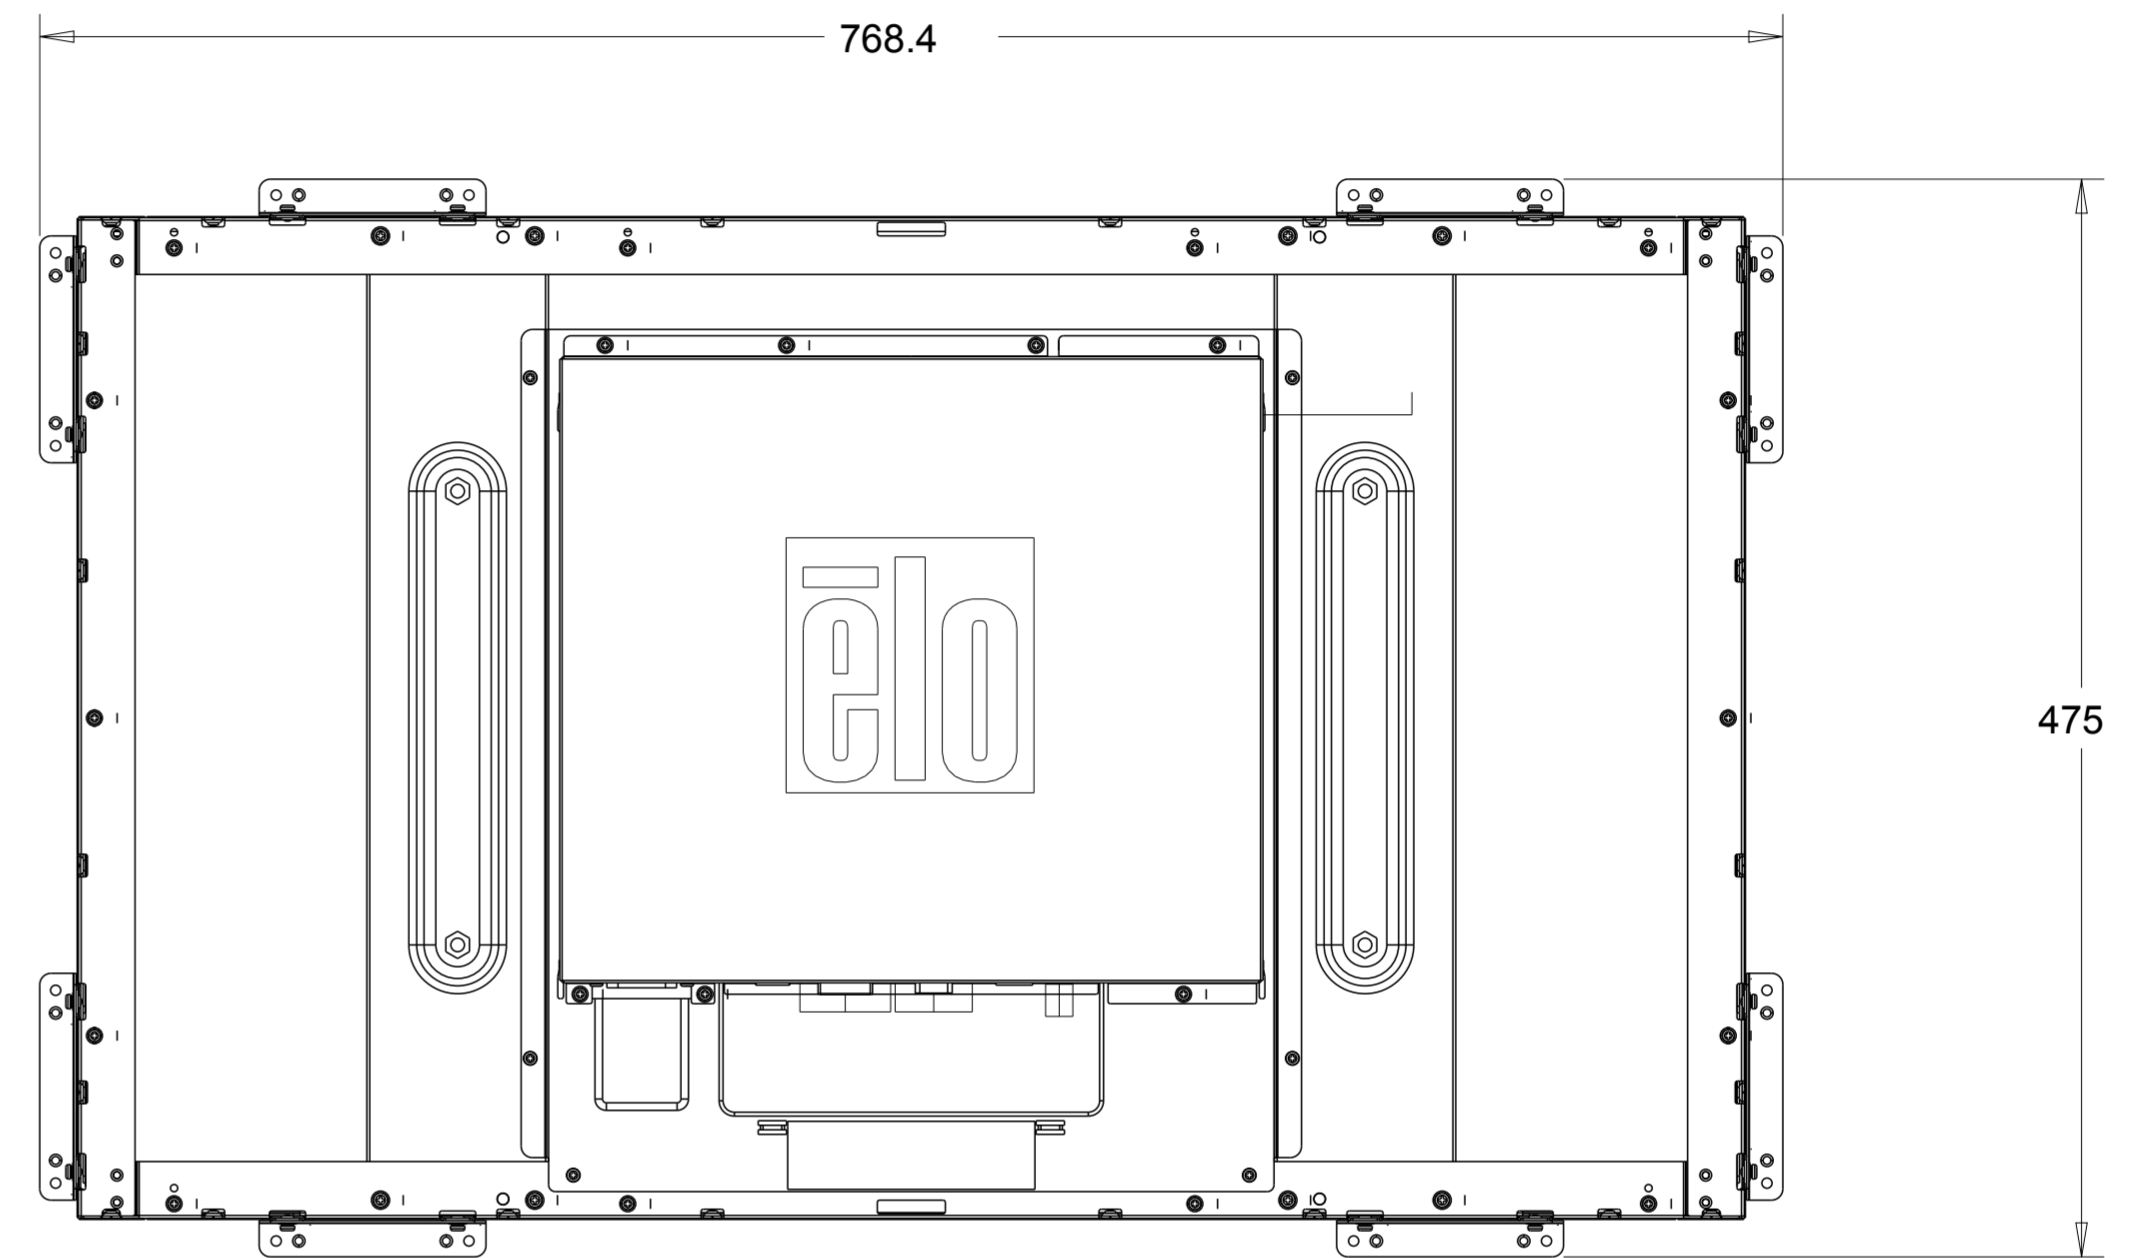

FRONT

SIDE

REAR

BOTTOM

OPTIONAL OSD REMOTE  
 P/N E483757  
 (1 INCLUDED WITH TOUCHMONITOR)

DETAILA  
 SCALE 4:5

SIDE MOUNT HORIZONTAL (TOP/BOTTOM)

VESA MOUNT PER MIS-F, 400,200, 6

SIDE MOUNT VERITCAL (LEFT/RIGHT)

MOUNTING WITH ADJUSTABLE BRACKETS (8 PROVIDED)

RECOMMENDED CUSTOMER PANEL CUT-OUT

ADJUSTMENT RANGE = 1 TO 25