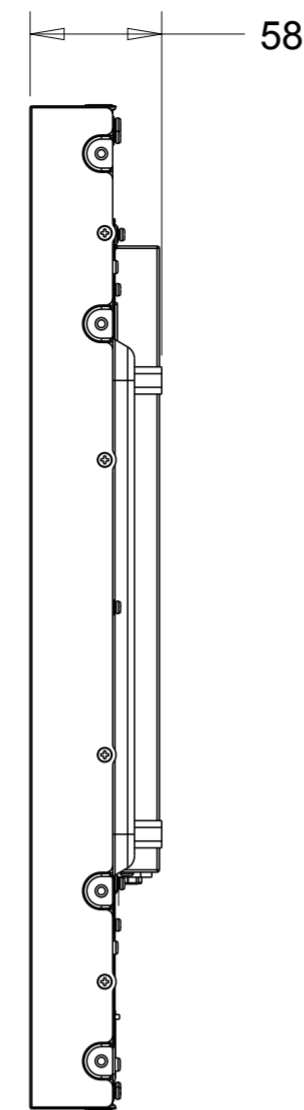

FRONT

SIDE

REAR

BOTTOM

OPTIONAL OSD REMOTE  
 P/N E483757  
 (1 INCLUDED WITH TOUCHMONITOR)

DETAILA  
 SCALE 4:5

SIDE MOUNT HORIZONTAL (TOP/BOTTOM)

VESA MOUNT PER MIS-F, 400,200, 6

SIDE MOUNT VERITCAL (LEFT/RIGHT)

MOUNTING WITH ADJUSTABLE BRACKETS (8 PROVIDED)

RECOMMENDED CUSTOMER PANEL CUT-OUT

ADJUSTMENT RANGE = 1 TO 25