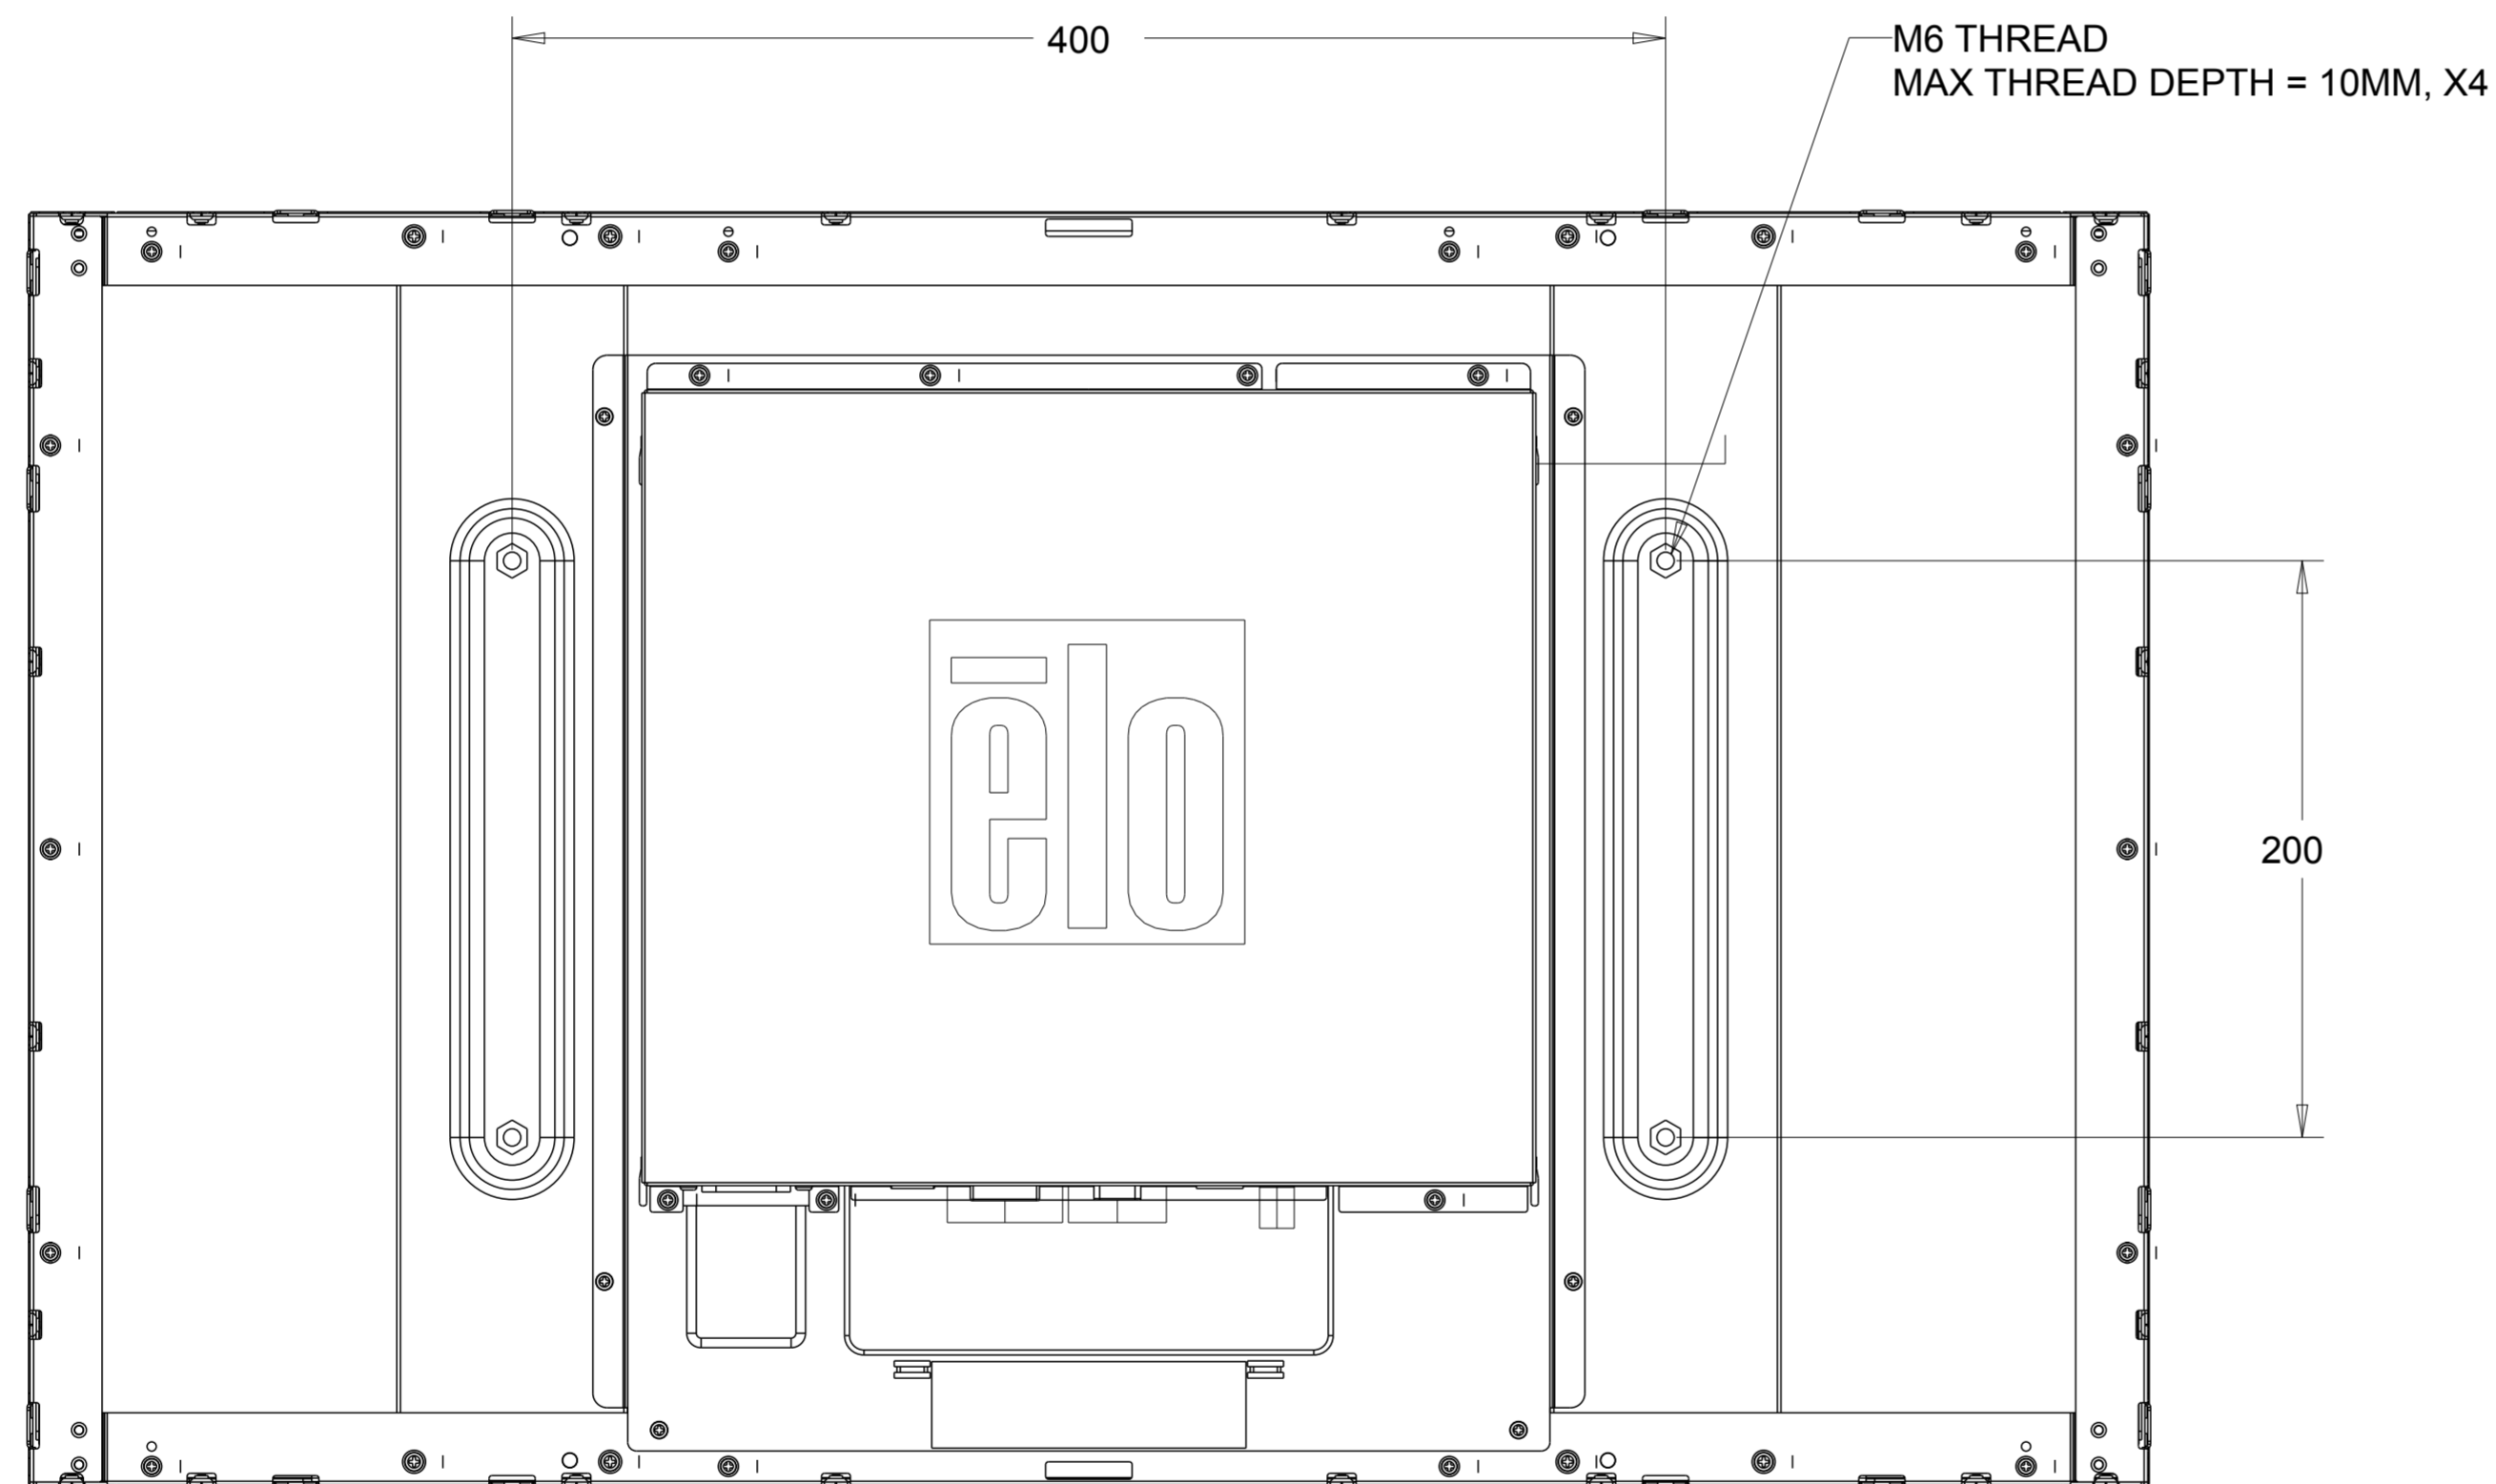

FRONT

SIDE

REAR

BOTTOM

OPTIONAL OSD REMOTE  
 P/N E483757  
 (1 INCLUDED WITH TOUCHMONITOR)

DETAILA  
 SCALE 4:5

SIDE MOUNT HORIZONTAL (TOP/BOTTOM)

VESA MOUNT PER MIS-F, 400,200, 6

SIDE MOUNT VERITCAL (LEFT/RIGHT)

MOUNTING WITH ADJUSTABLE BRACKETS (8 PROVIDED)

RECOMMENDED CUSTOMER PANEL CUT-OUT

ADJUSTMENT RANGE = 1 TO 25