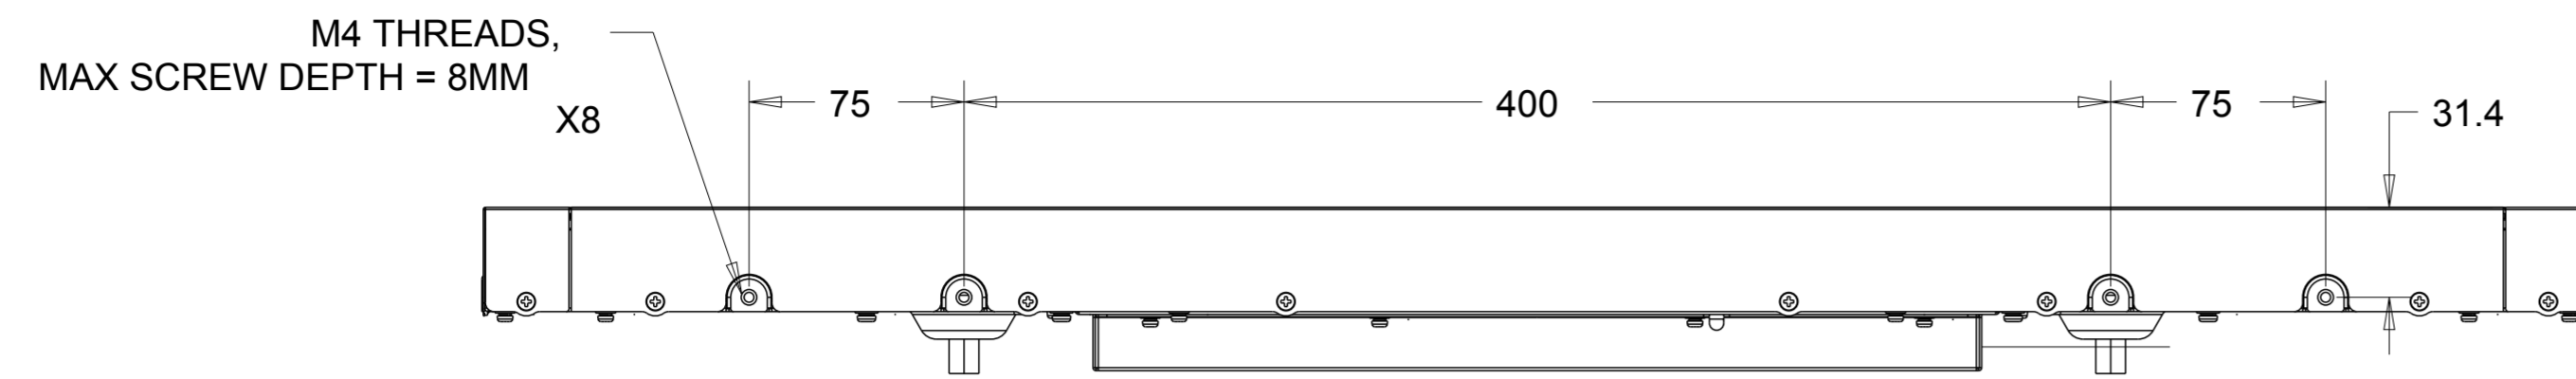

FRONT

SIDE

REAR

BOTTOM

OPTIONAL OSD REMOTE  
 P/N E483757  
 (1 INCLUDED WITH TOUCHMONITOR)

DETAILA  
 SCALE 4:5

SIDE MOUNT HORIZONTAL (TOP/BOTTOM)

VESA MOUNT PER MIS-F, 400,200, 6

SIDE MOUNT VERITCAL (LEFT/RIGHT)

MOUNTING WITH ADJUSTABLE BRACKETS (8 PROVIDED)

RECOMMENDED CUSTOMER PANEL CUT-OUT

ADJUSTMENT RANGE = 1 TO 25