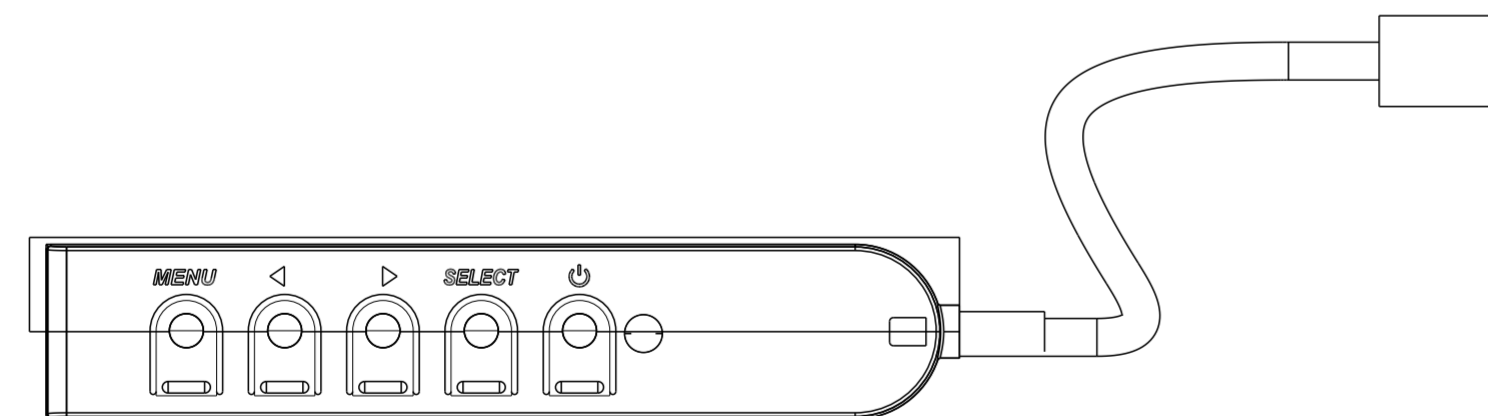

FRONT

SIDE

REAR

BOTTOM

OPTIONAL OSD REMOTE  
 P/N E483757  
 (1 INCLUDED WITH TOUCHMONITOR)

DETAILA  
 SCALE 4:5

SIDE MOUNT HORIZONTAL (TOP/BOTTOM)

VESA MOUNT PER MIS-F, 400,200, 6

SIDE MOUNT VERITCAL (LEFT/RIGHT)

MOUNTING WITH ADJUSTABLE BRACKETS (8 PROVIDED)

RECOMMENDED CUSTOMER PANEL CUT-OUT

ADJUSTMENT RANGE = 1 TO 25