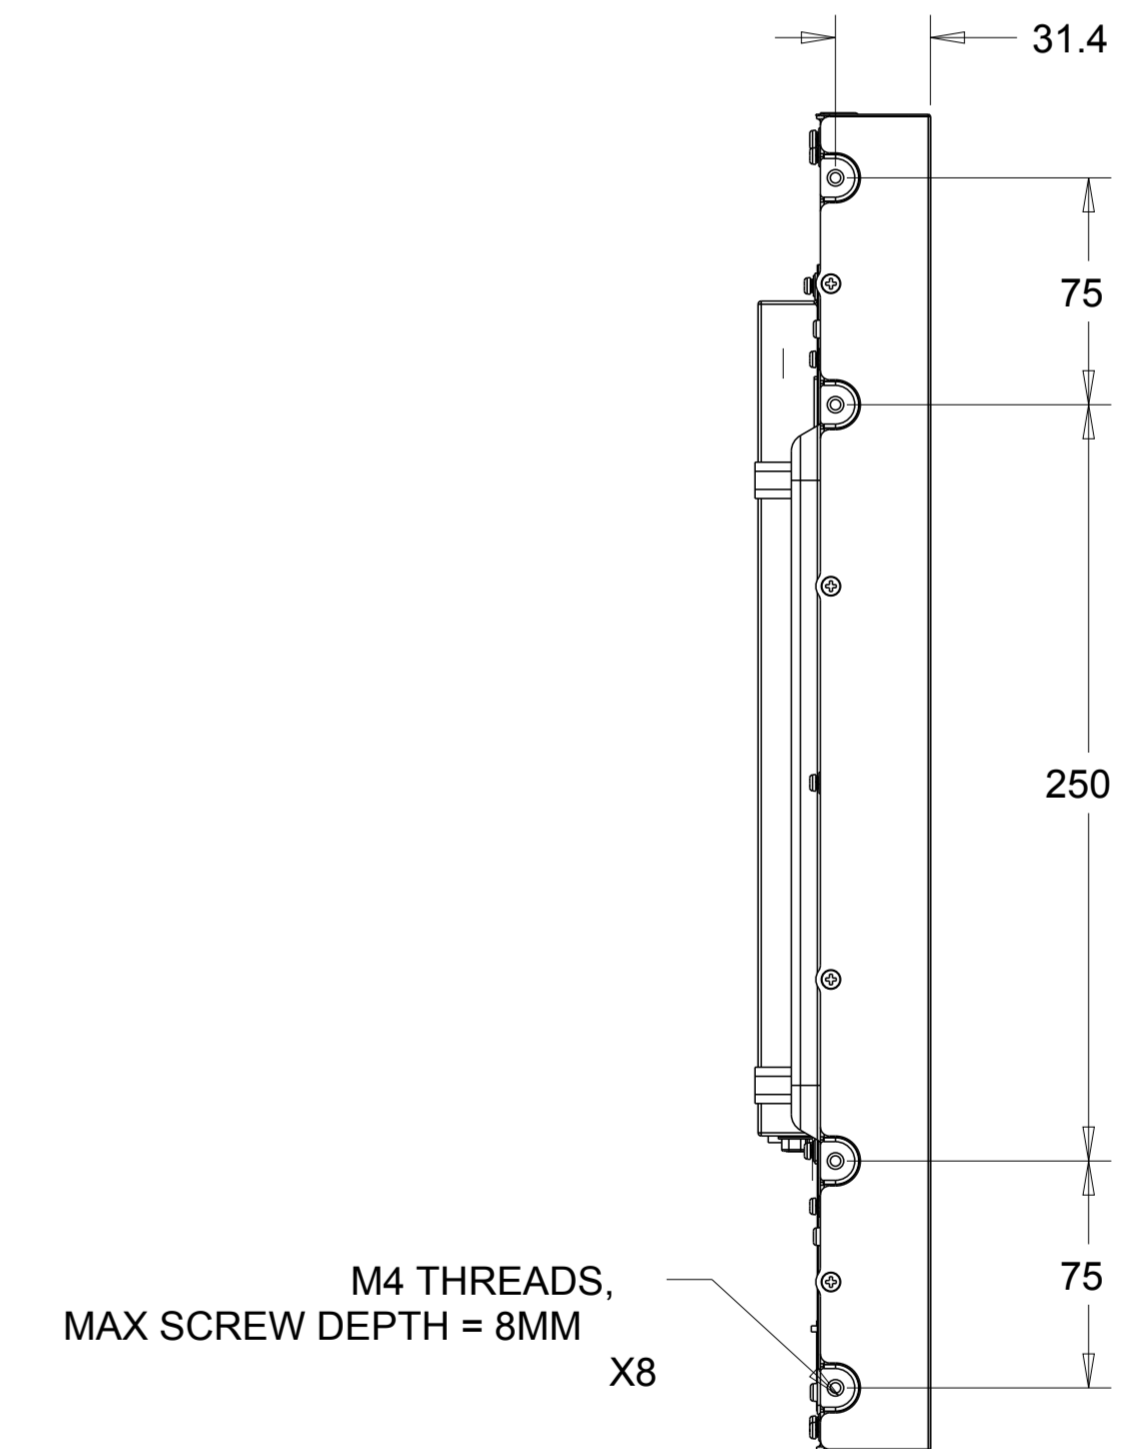

FRONT

SIDE

REAR

BOTTOM

OPTIONAL OSD REMOTE  
 P/N E483757  
 (1 INCLUDED WITH TOUCHMONITOR)

DETAILA  
 SCALE 4:5

SIDE MOUNT HORIZONTAL (TOP/BOTTOM)

VESA MOUNT PER MIS-F, 400,200, 6

SIDE MOUNT VERITCAL (LEFT/RIGHT)

MOUNTING WITH ADJUSTABLE BRACKETS (8 PROVIDED)

RECOMMENDED CUSTOMER PANEL CUT-OUT

ADJUSTMENT RANGE = 1 TO 25