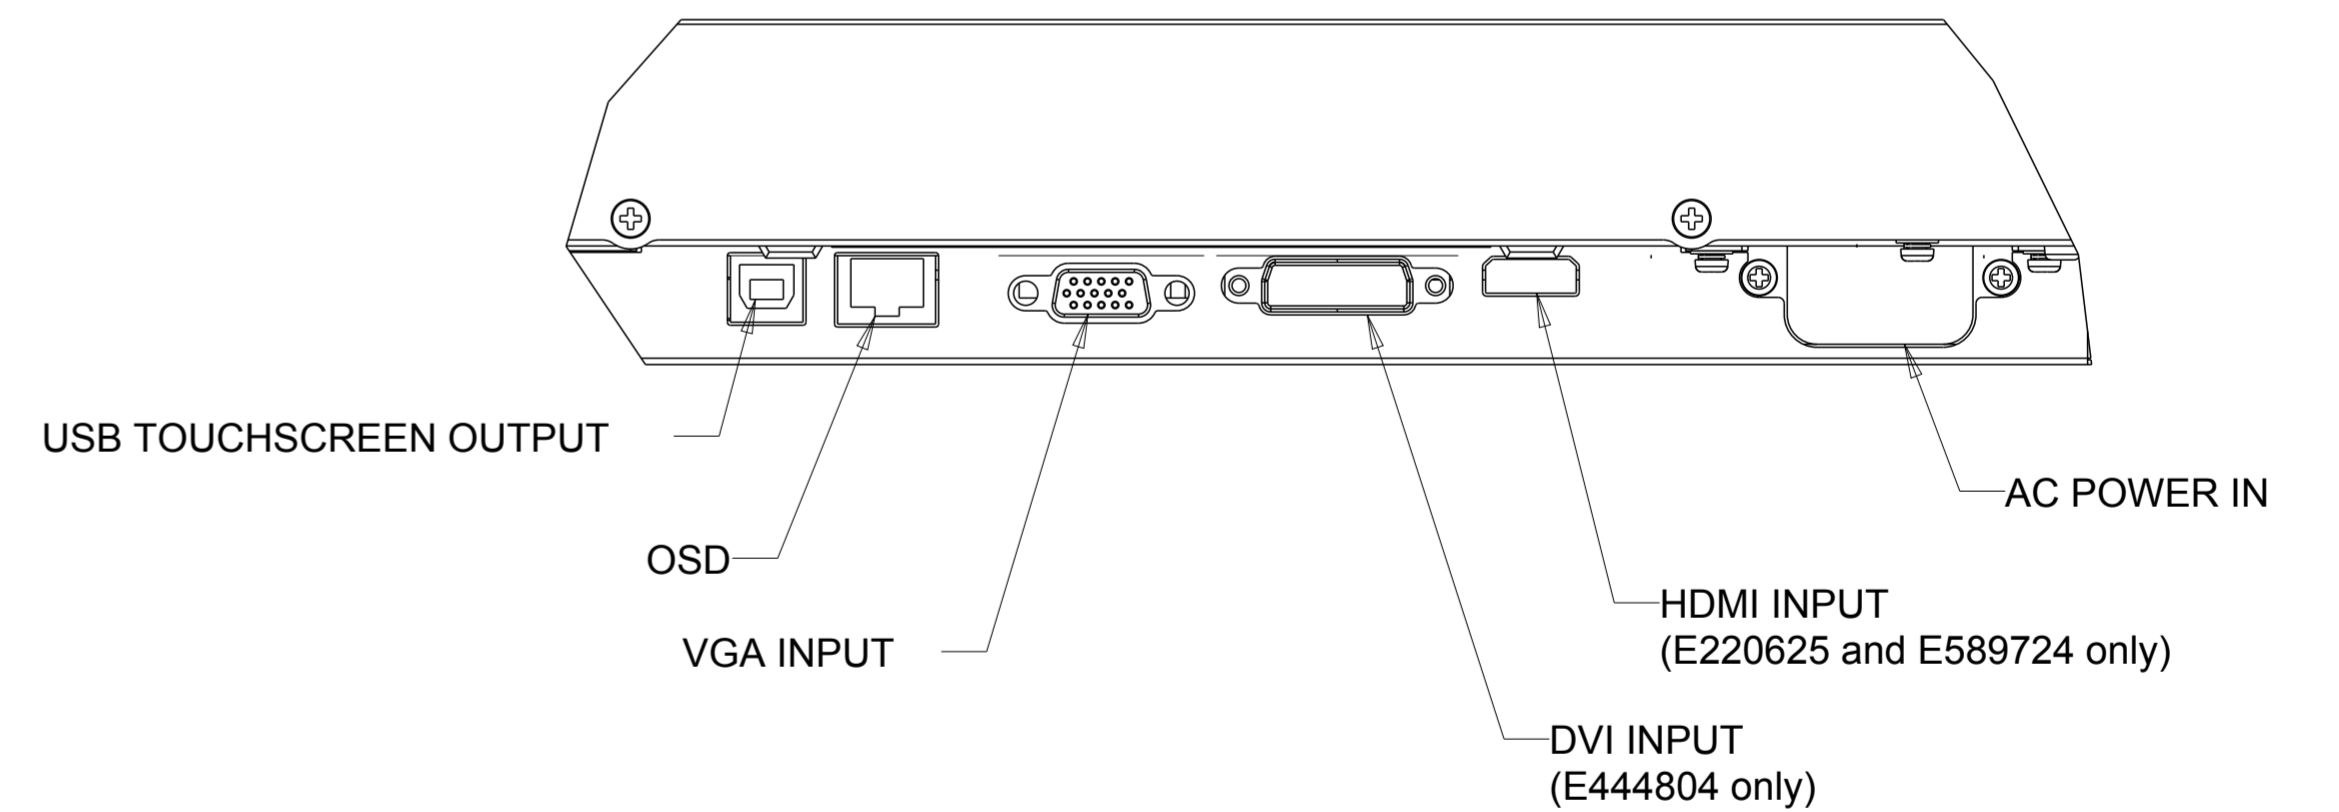

FRONT

SIDE

REAR

BOTTOM

OPTIONAL OSD REMOTE  
 P/N E483757  
 (1 INCLUDED WITH TOUCHMONITOR)

DETAILA  
 SCALE 4:5

SIDE MOUNT HORIZONTAL (TOP/BOTTOM)

VESA MOUNT PER MIS-F, 400,200, 6

SIDE MOUNT VERITCAL (LEFT/RIGHT)

MOUNTING WITH ADJUSTABLE BRACKETS (8 PROVIDED)

RECOMMENDED CUSTOMER PANEL CUT-OUT

ADJUSTMENT RANGE = 1 TO 25