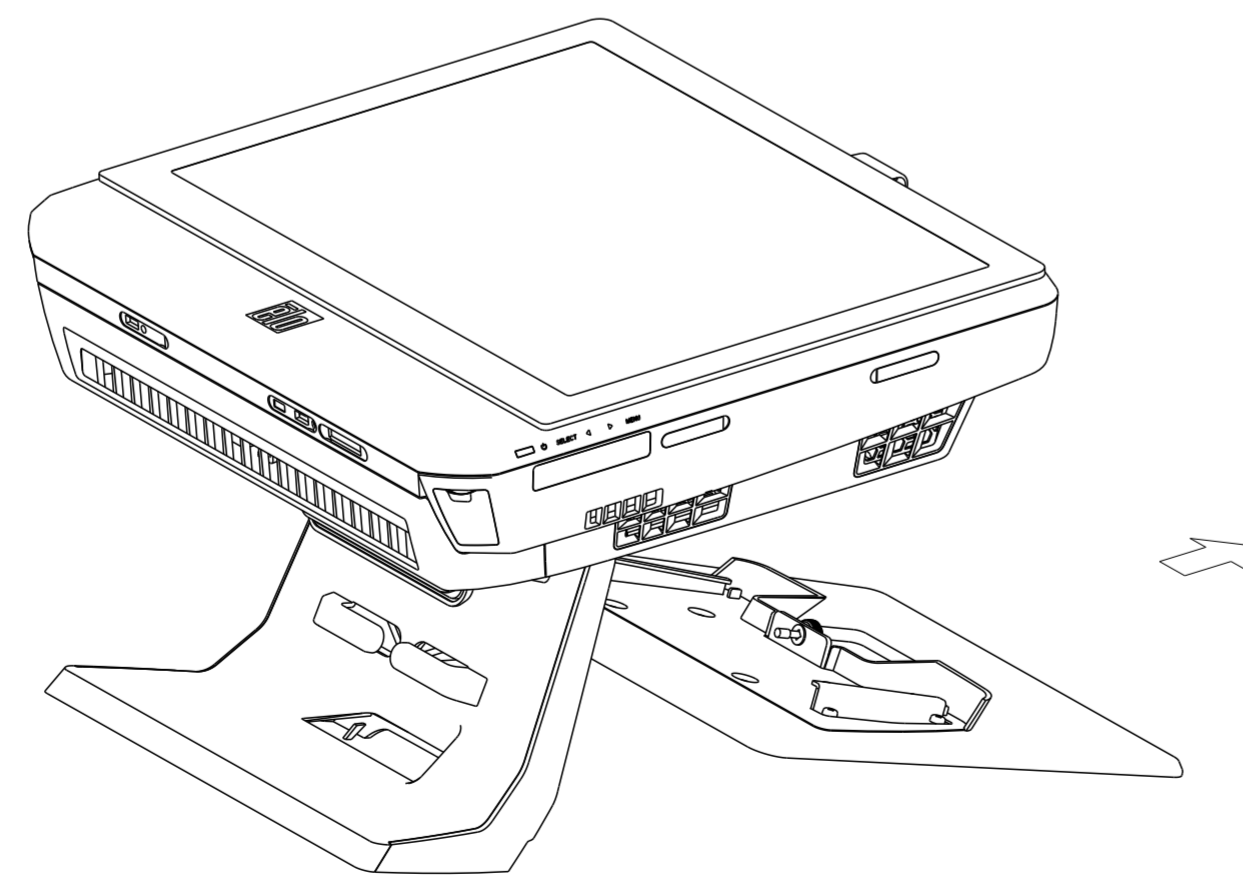

TITLE: MKTG SPEC, ESY17Bx

DIMENSIONS ARE IN MILLIMETERS

MOUNTING TROUGH HOLES  
LOCATED ON THE STAND PLATE.

## POWER BRICK

### MOUNTING BRACKET KIT DETAILS

DIMENSIONS ARE IN MILLIMETERS