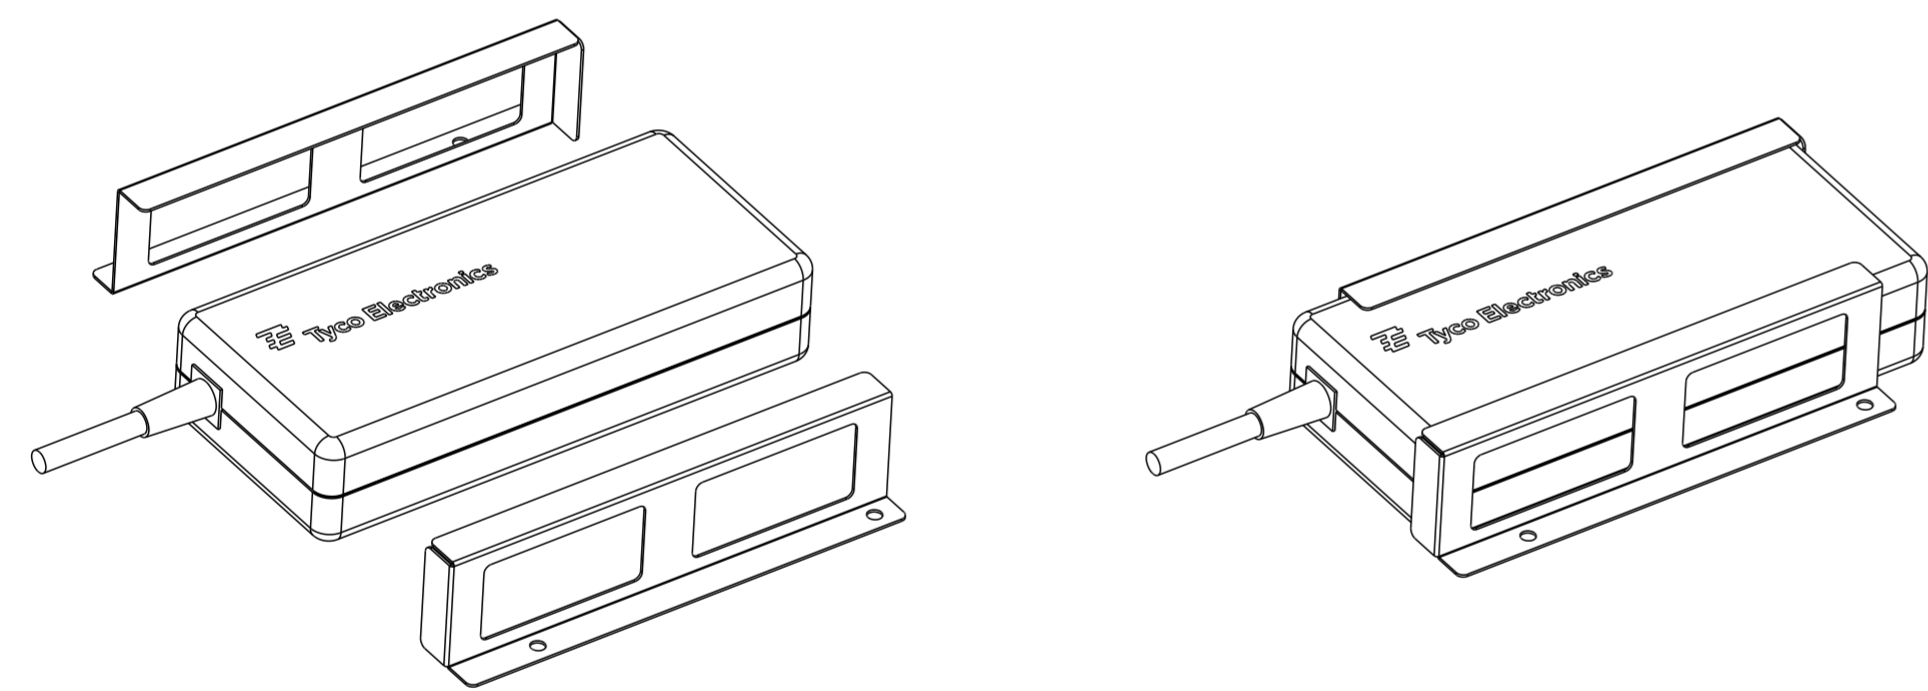

TITLE: MKTG SPEC, ESY17Bx

DIMENSIONS ARE IN MILLIMETERS

MOUNTING TROUGH HOLES  
LOCATED ON THE STAND PLATE.

## POWER BRICK

### MOUNTING BRACKET KIT DETAILS

DIMENSIONS ARE IN MILLIMETERS