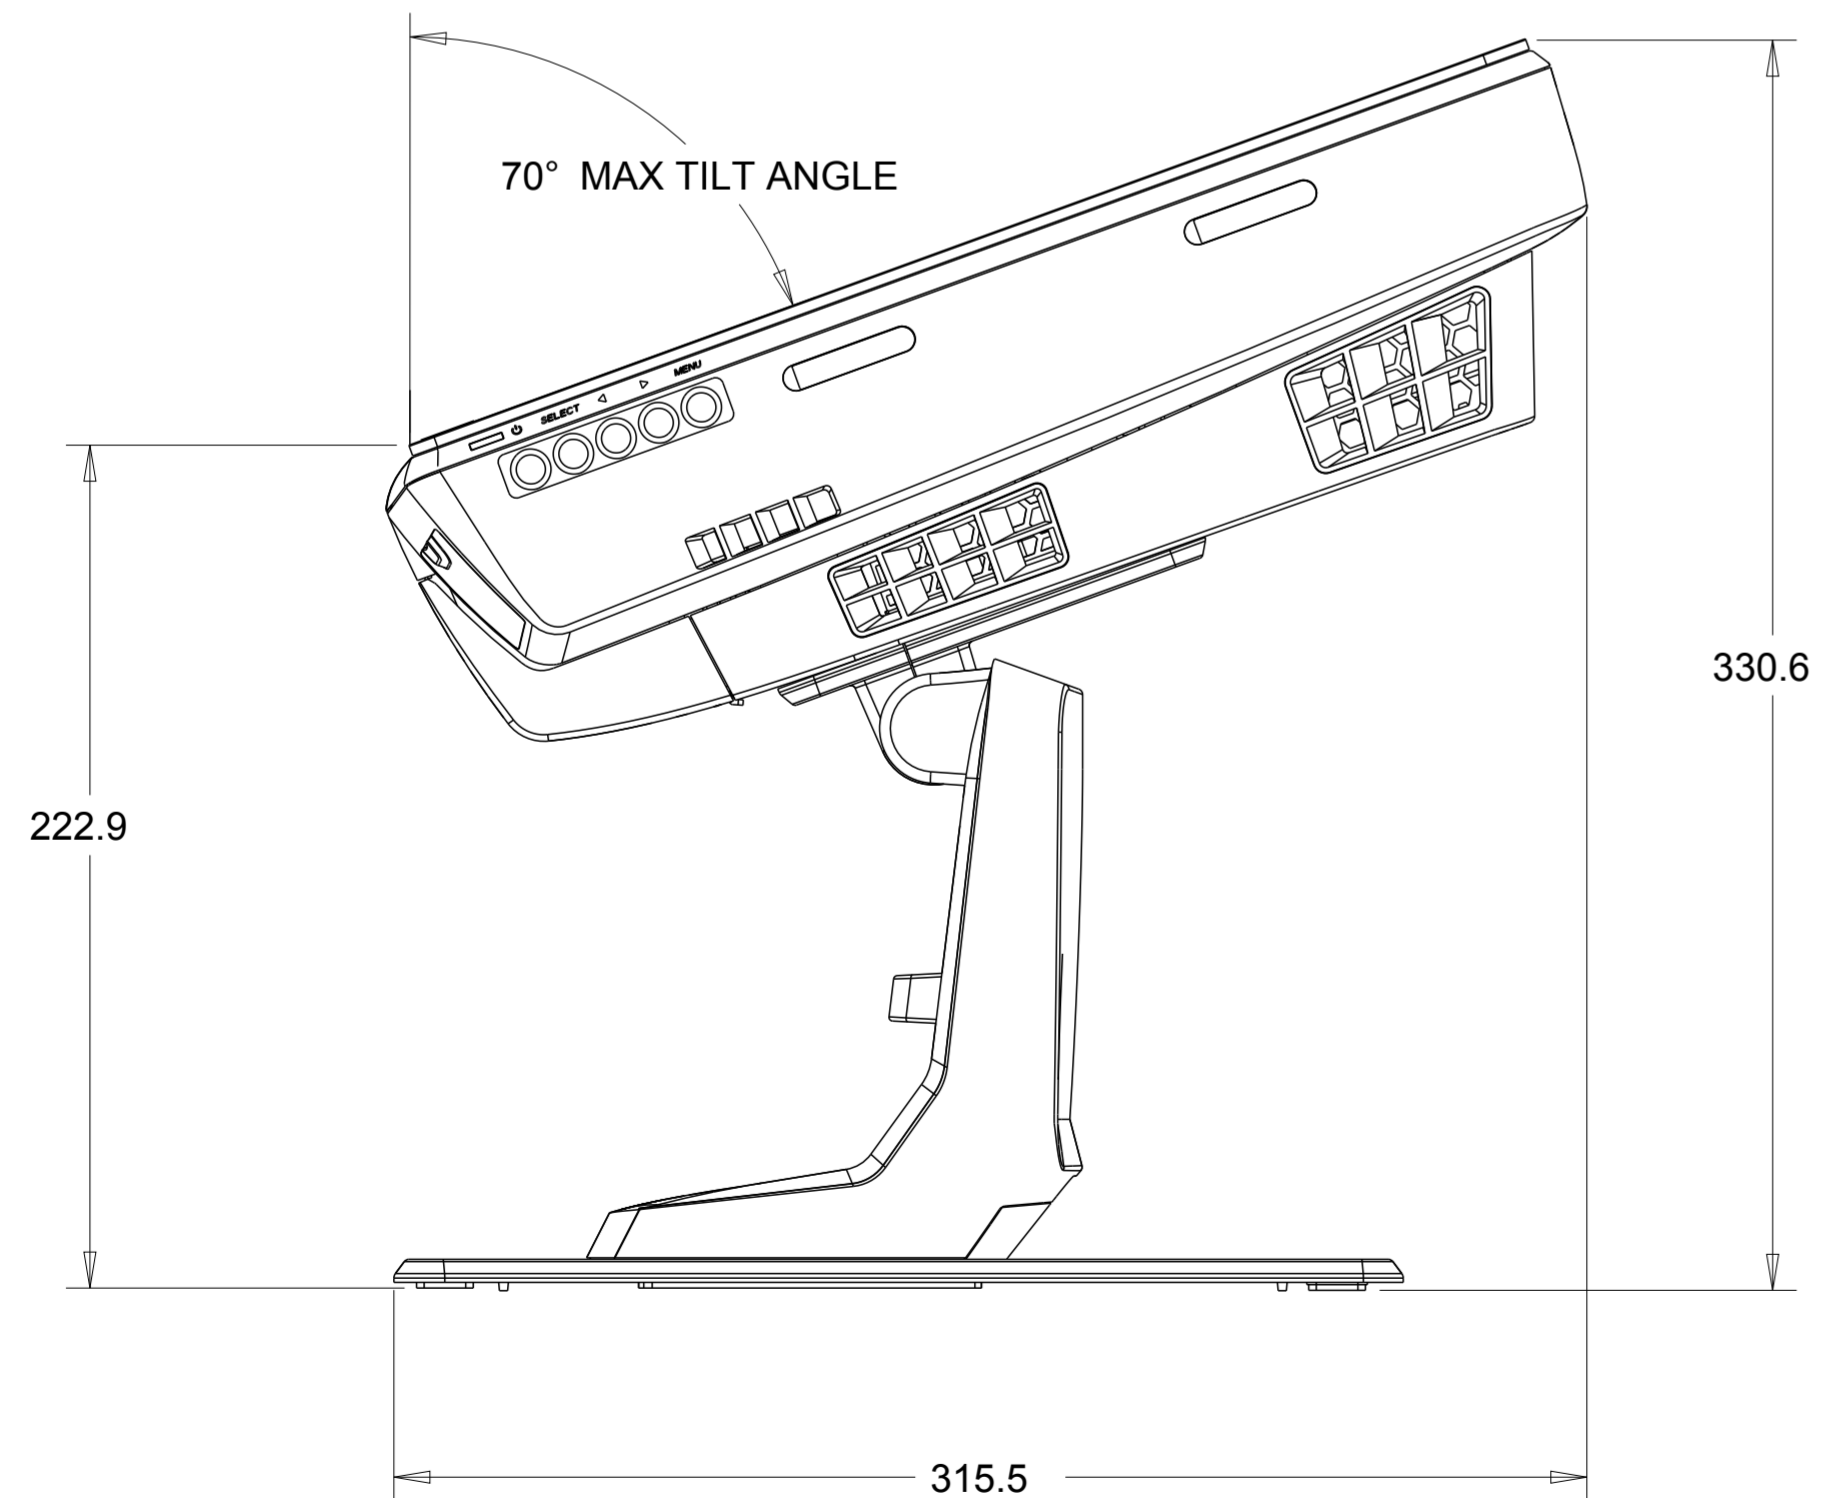

TITLE: MKTG SPEC, ESY17Bx

DIMENSIONS ARE IN MILLIMETERS

MOUNTING TROUGH HOLES  
LOCATED ON THE STAND PLATE.

## POWER BRICK

### MOUNTING BRACKET KIT DETAILS

DIMENSIONS ARE IN MILLIMETERS