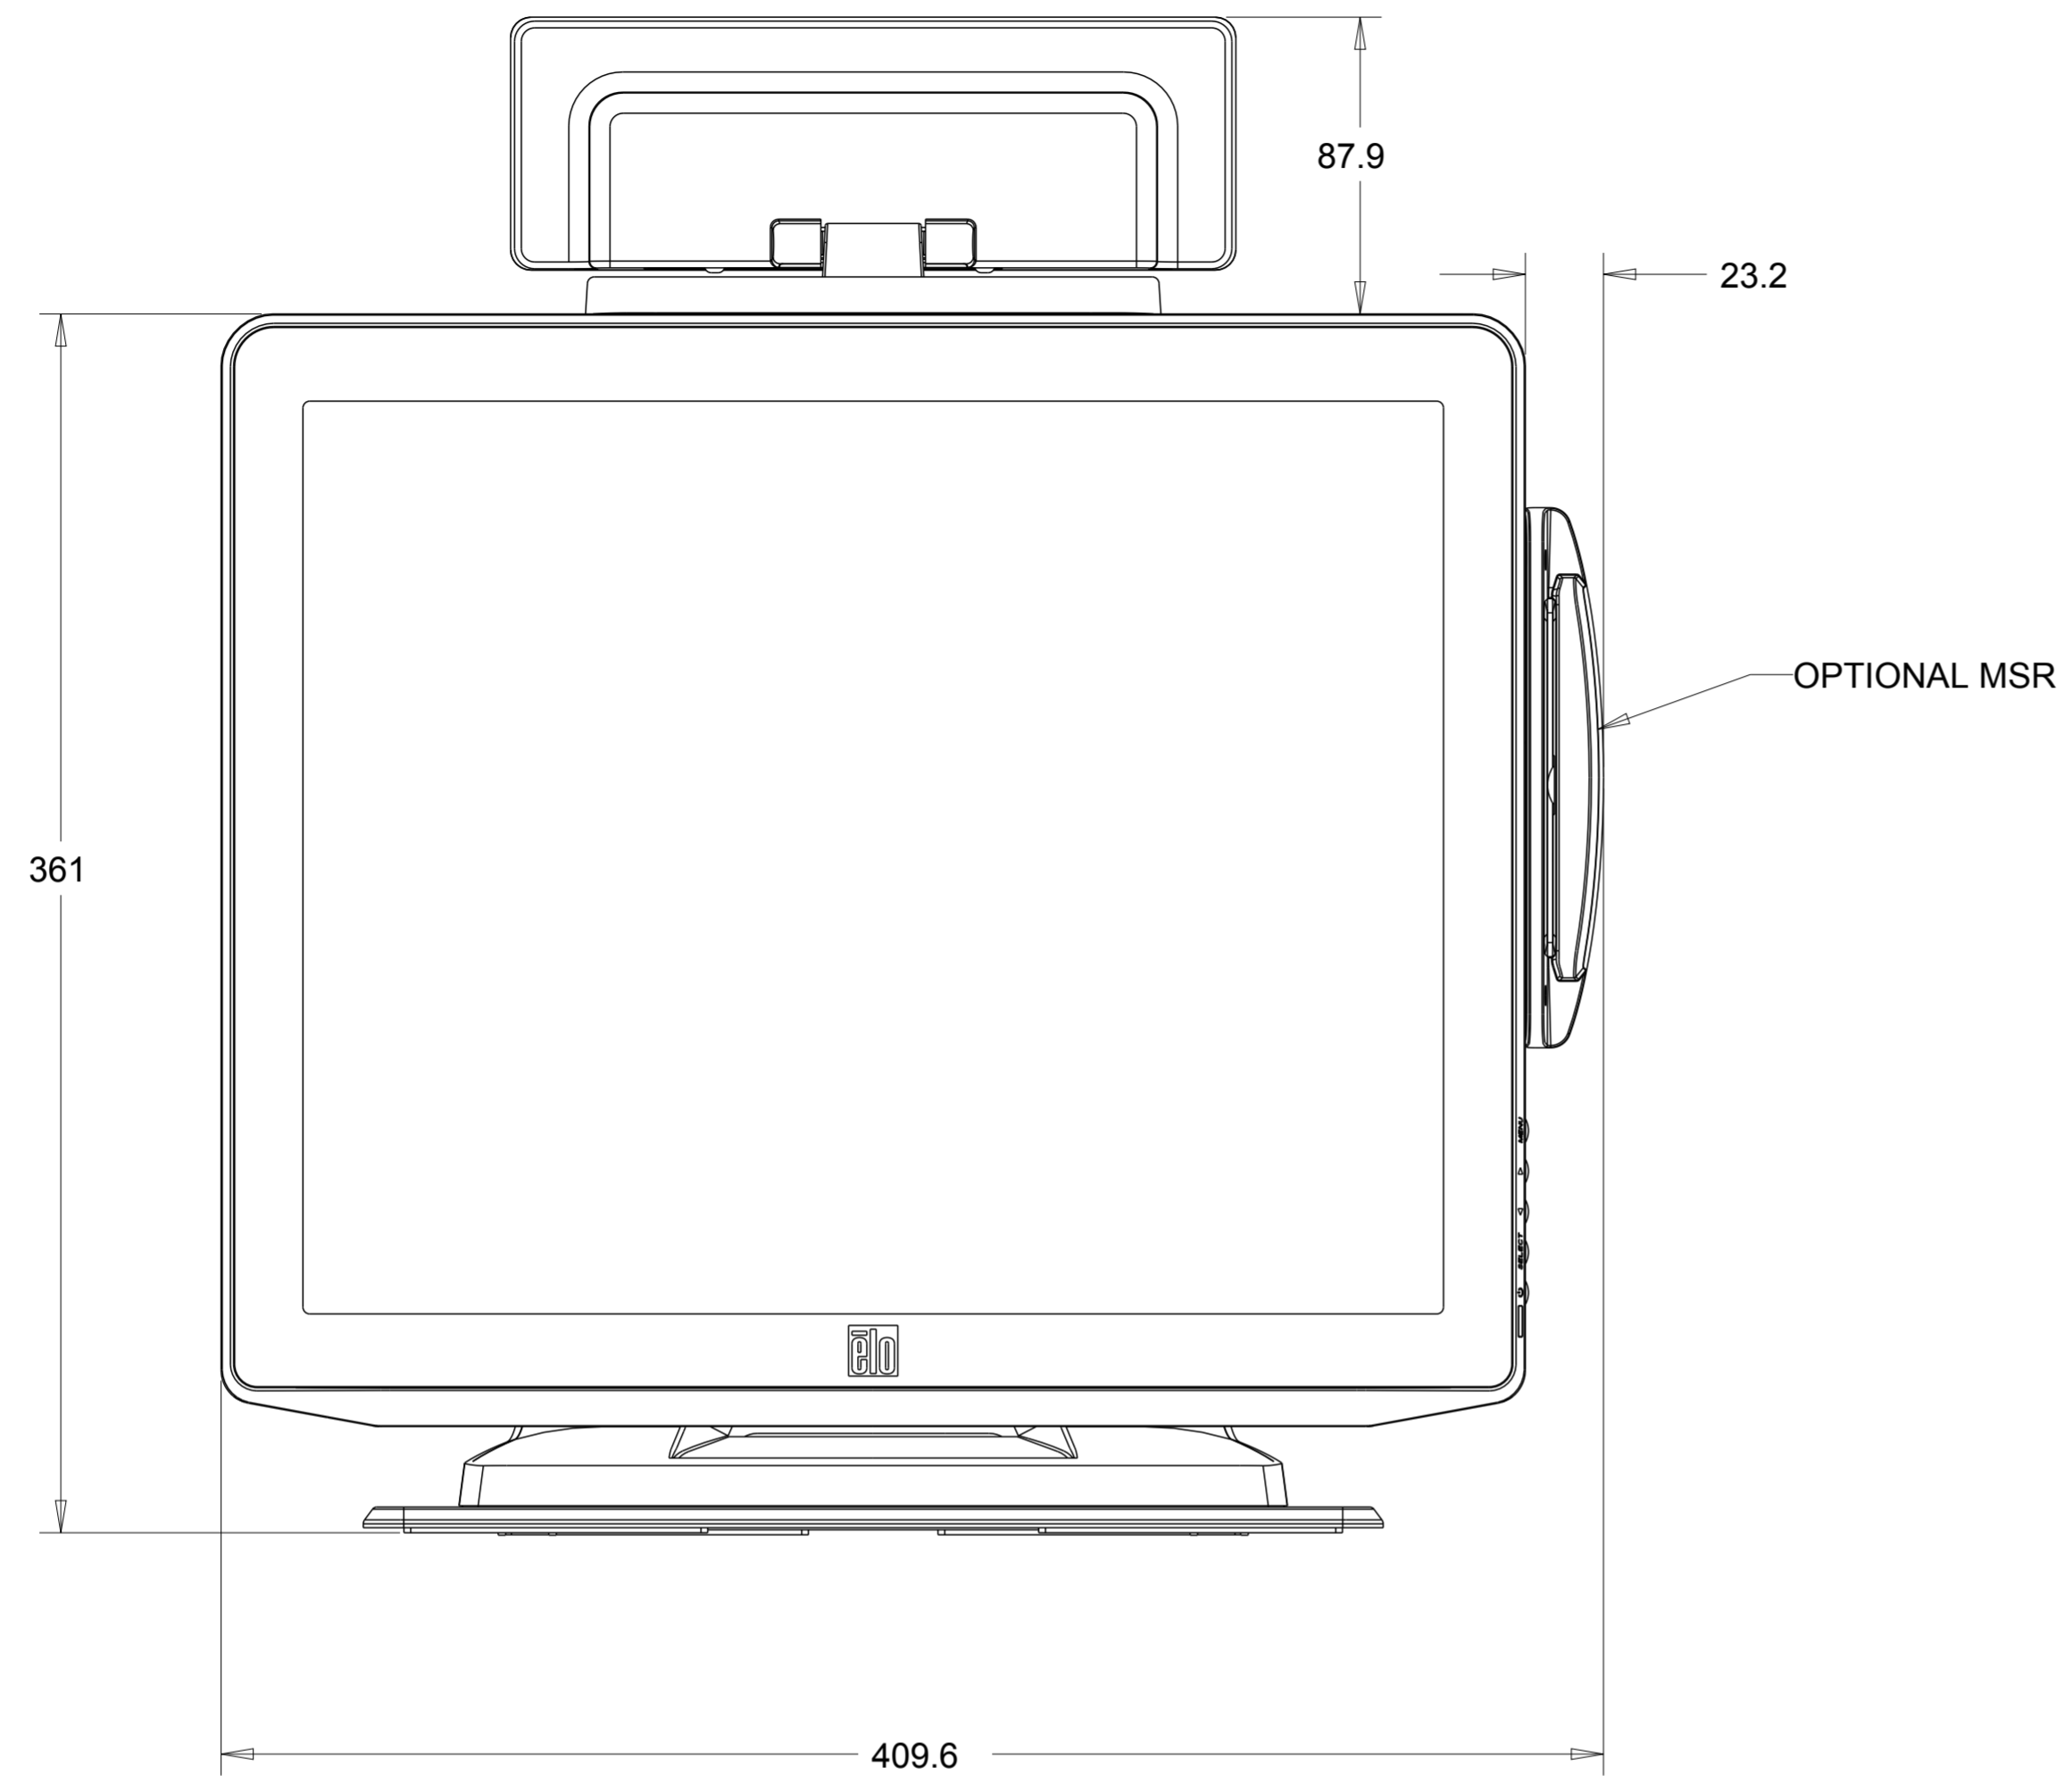

TITLE: MKTG SPEC, ESY17Bx

DIMENSIONS ARE IN MILLIMETERS

MOUNTING TROUGH HOLES  
LOCATED ON THE STAND PLATE.

## POWER BRICK

### MOUNTING BRACKET KIT DETAILS

DIMENSIONS ARE IN MILLIMETERS