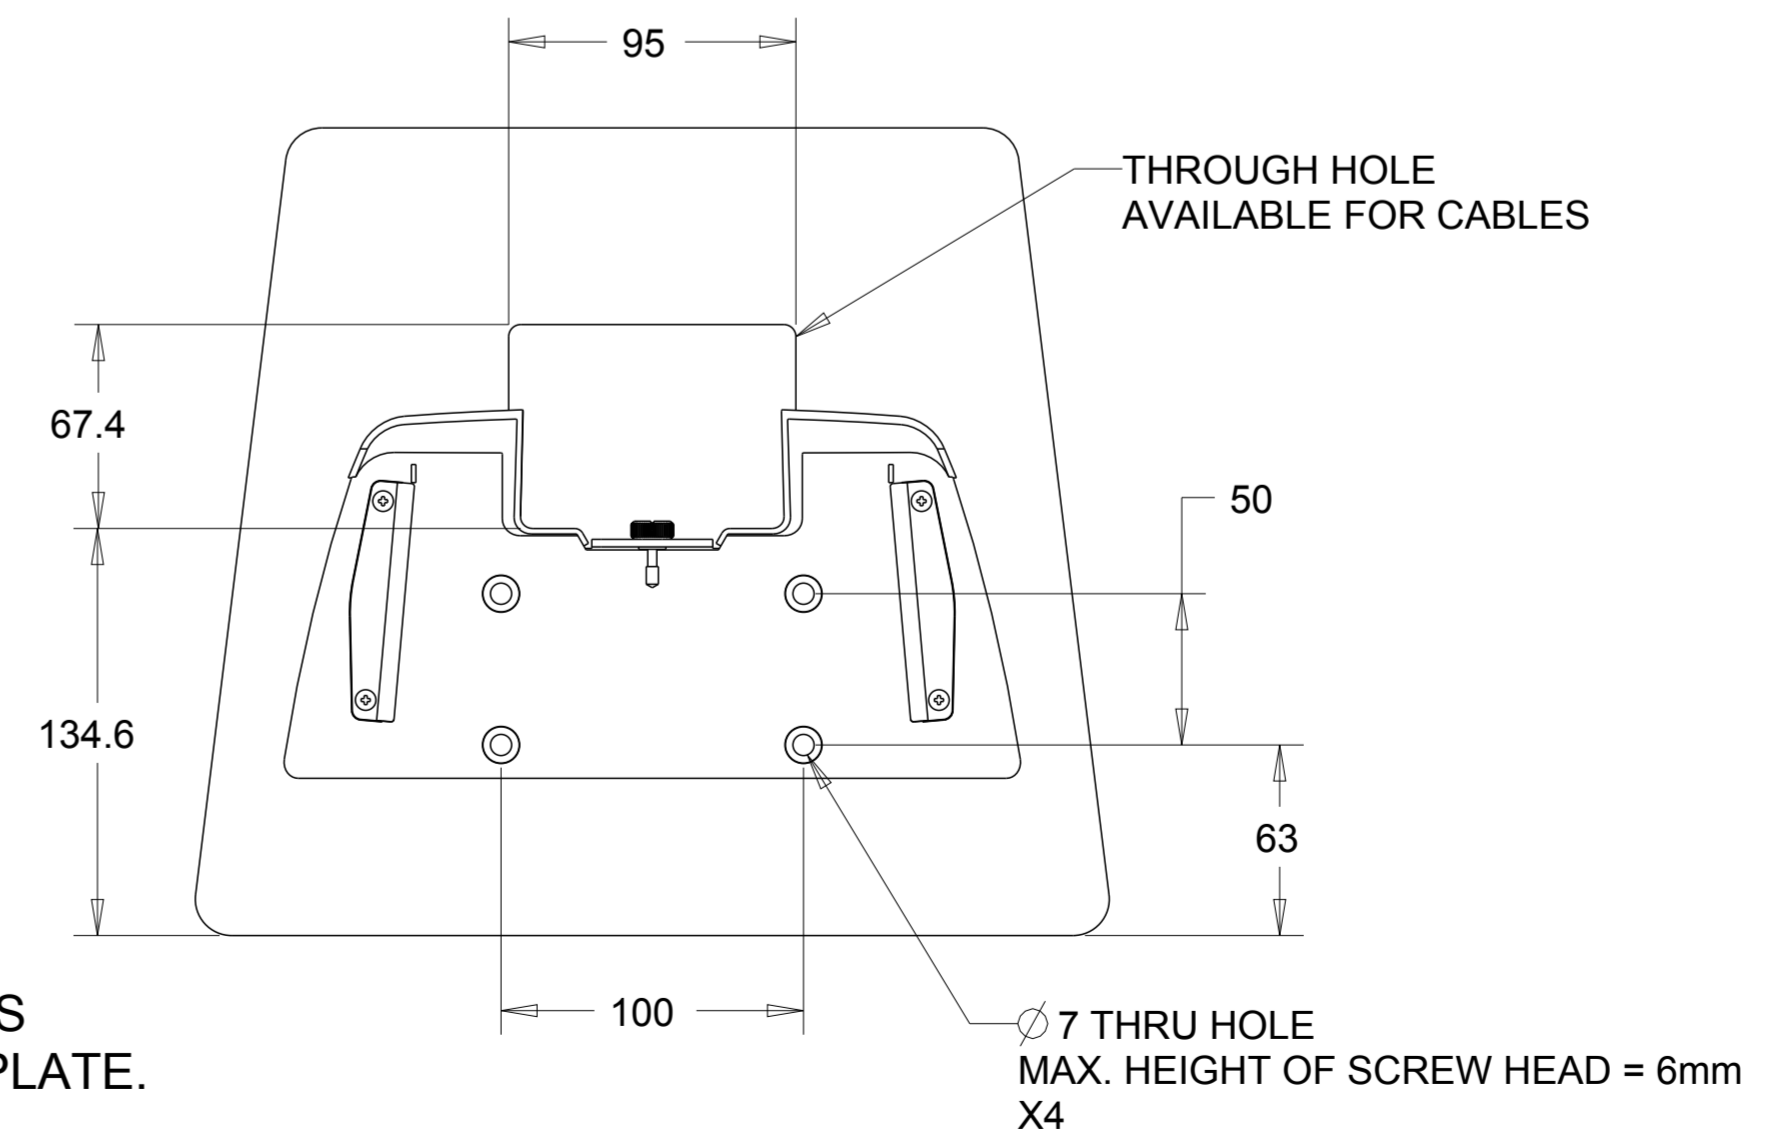

TITLE: MKTG SPEC, ESY17Bx

DIMENSIONS ARE IN MILLIMETERS

MOUNTING TROUGH HOLES  
LOCATED ON THE STAND PLATE.

## POWER BRICK

### MOUNTING BRACKET KIT DETAILS

DIMENSIONS ARE IN MILLIMETERS