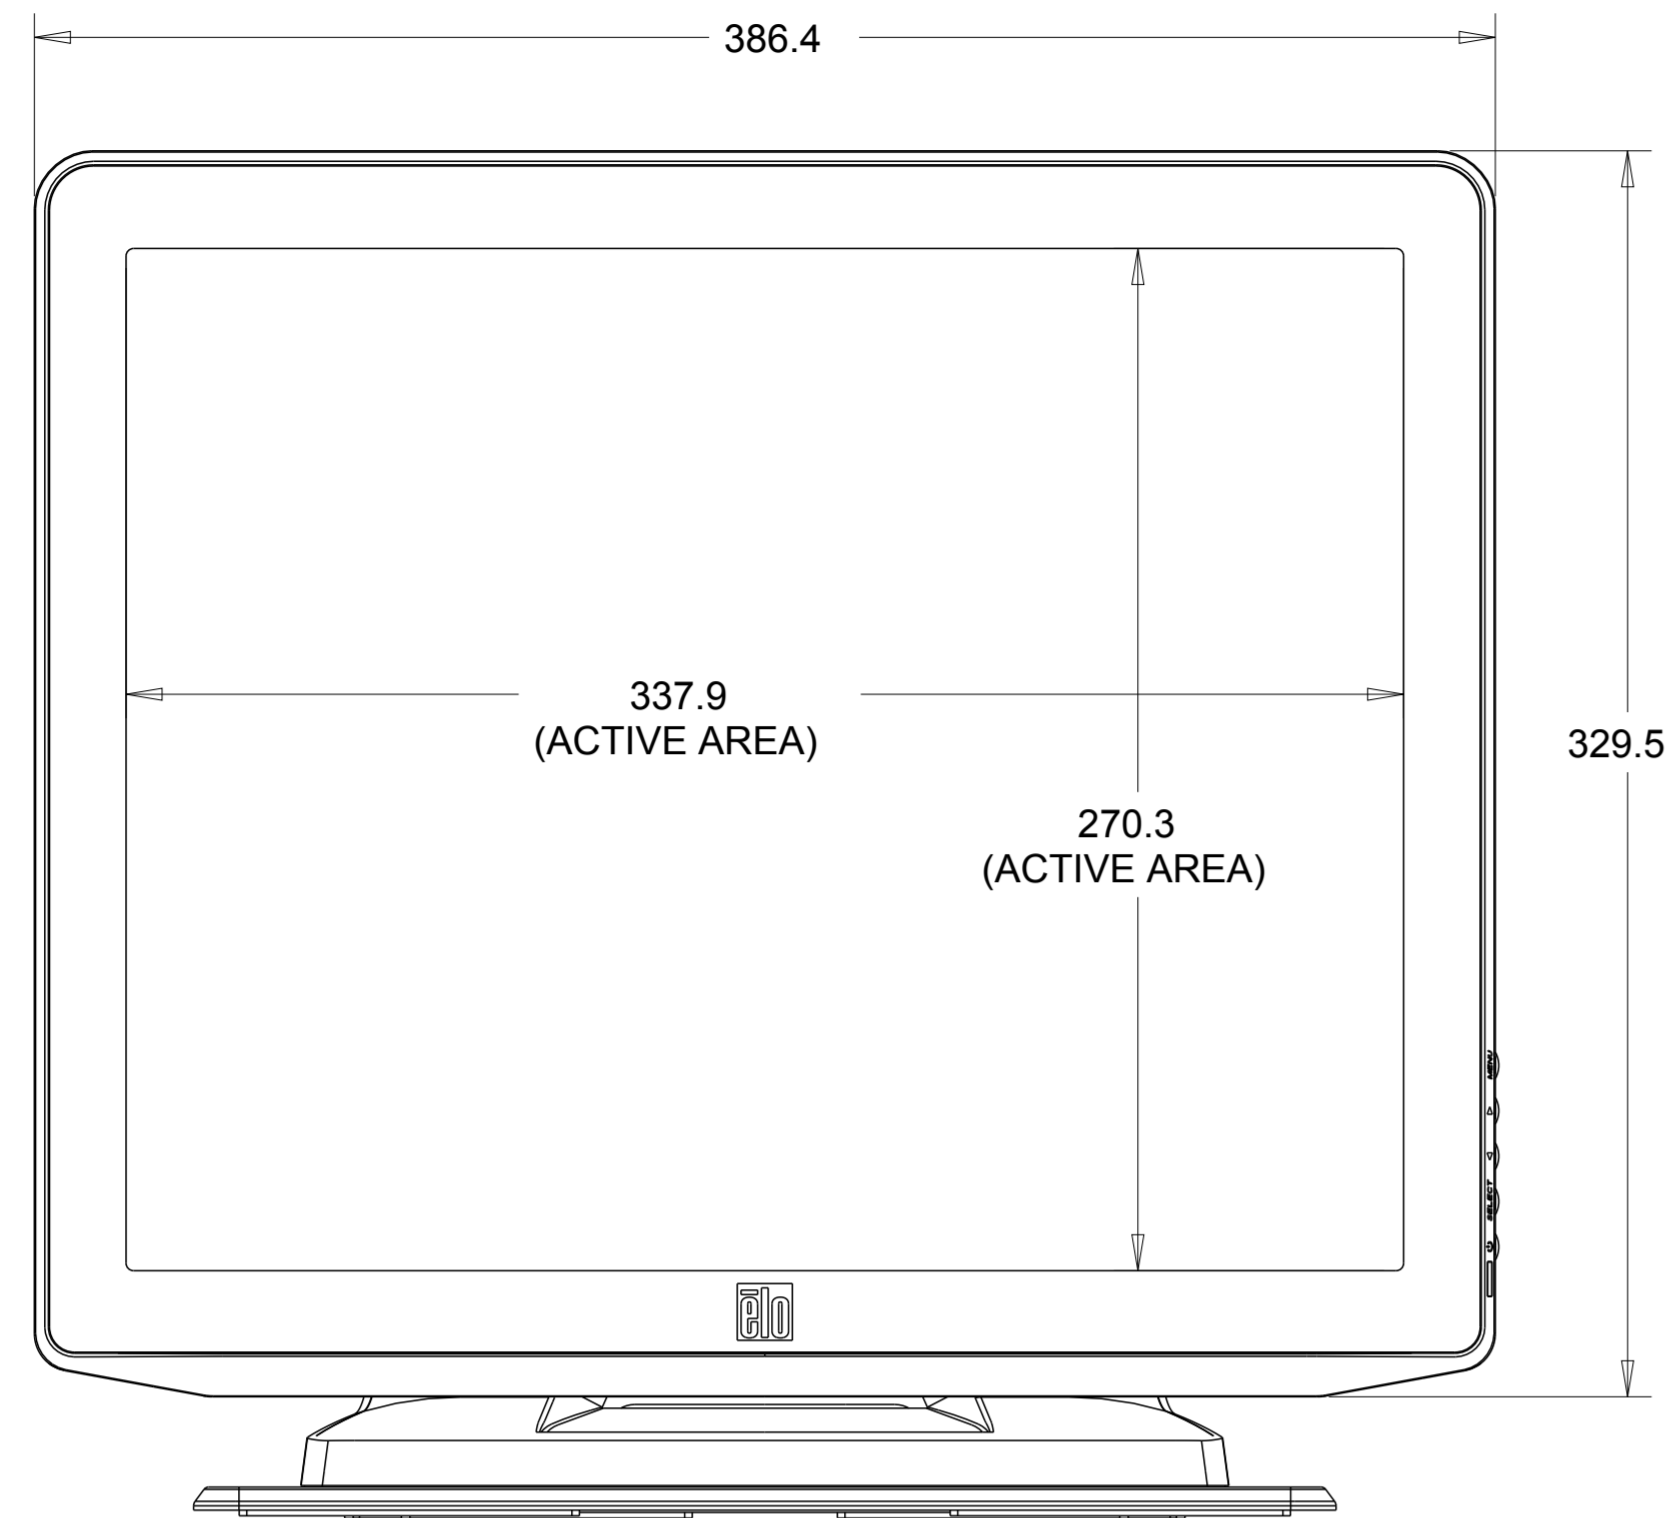

TITLE: MKTG SPEC, ESY17Bx

DIMENSIONS ARE IN MILLIMETERS

MOUNTING TROUGH HOLES  
LOCATED ON THE STAND PLATE.

## POWER BRICK

### MOUNTING BRACKET KIT DETAILS

DIMENSIONS ARE IN MILLIMETERS