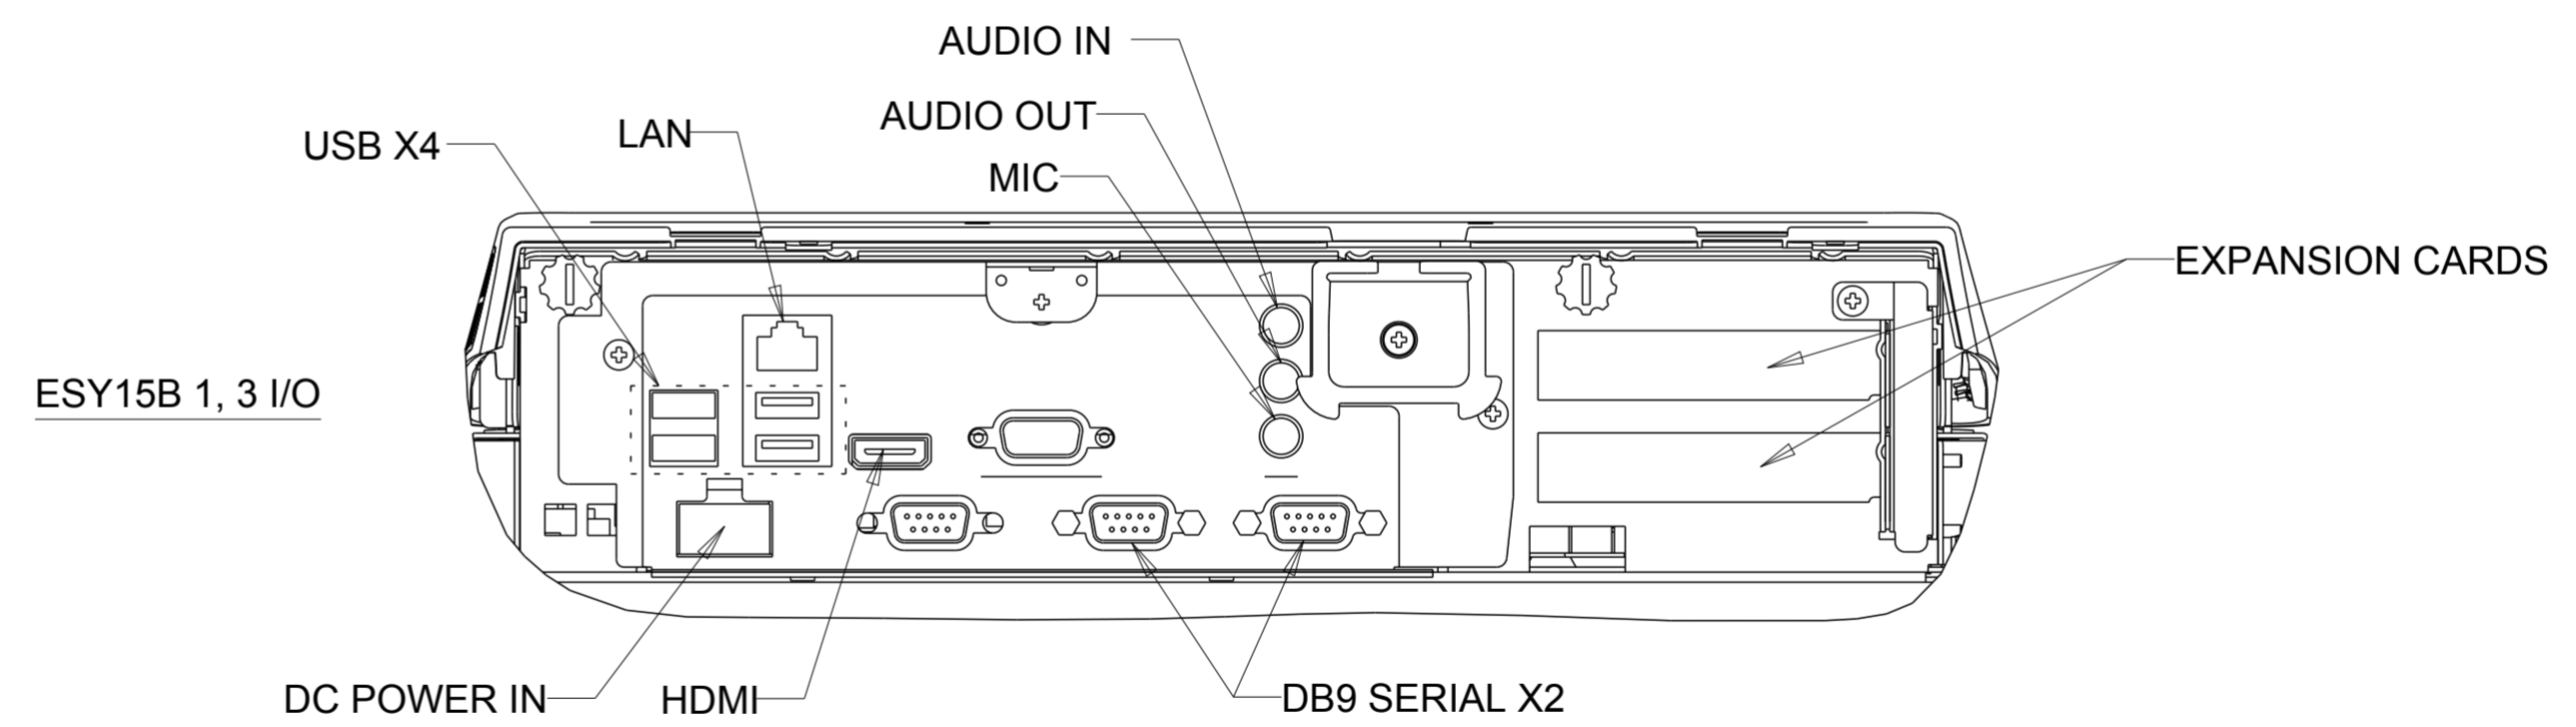

TITLE: MKTG SPEC, ESY17Bx

DIMENSIONS ARE IN MILLIMETERS

MOUNTING TROUGH HOLES  
LOCATED ON THE STAND PLATE.

## POWER BRICK

### MOUNTING BRACKET KIT DETAILS

DIMENSIONS ARE IN MILLIMETERS