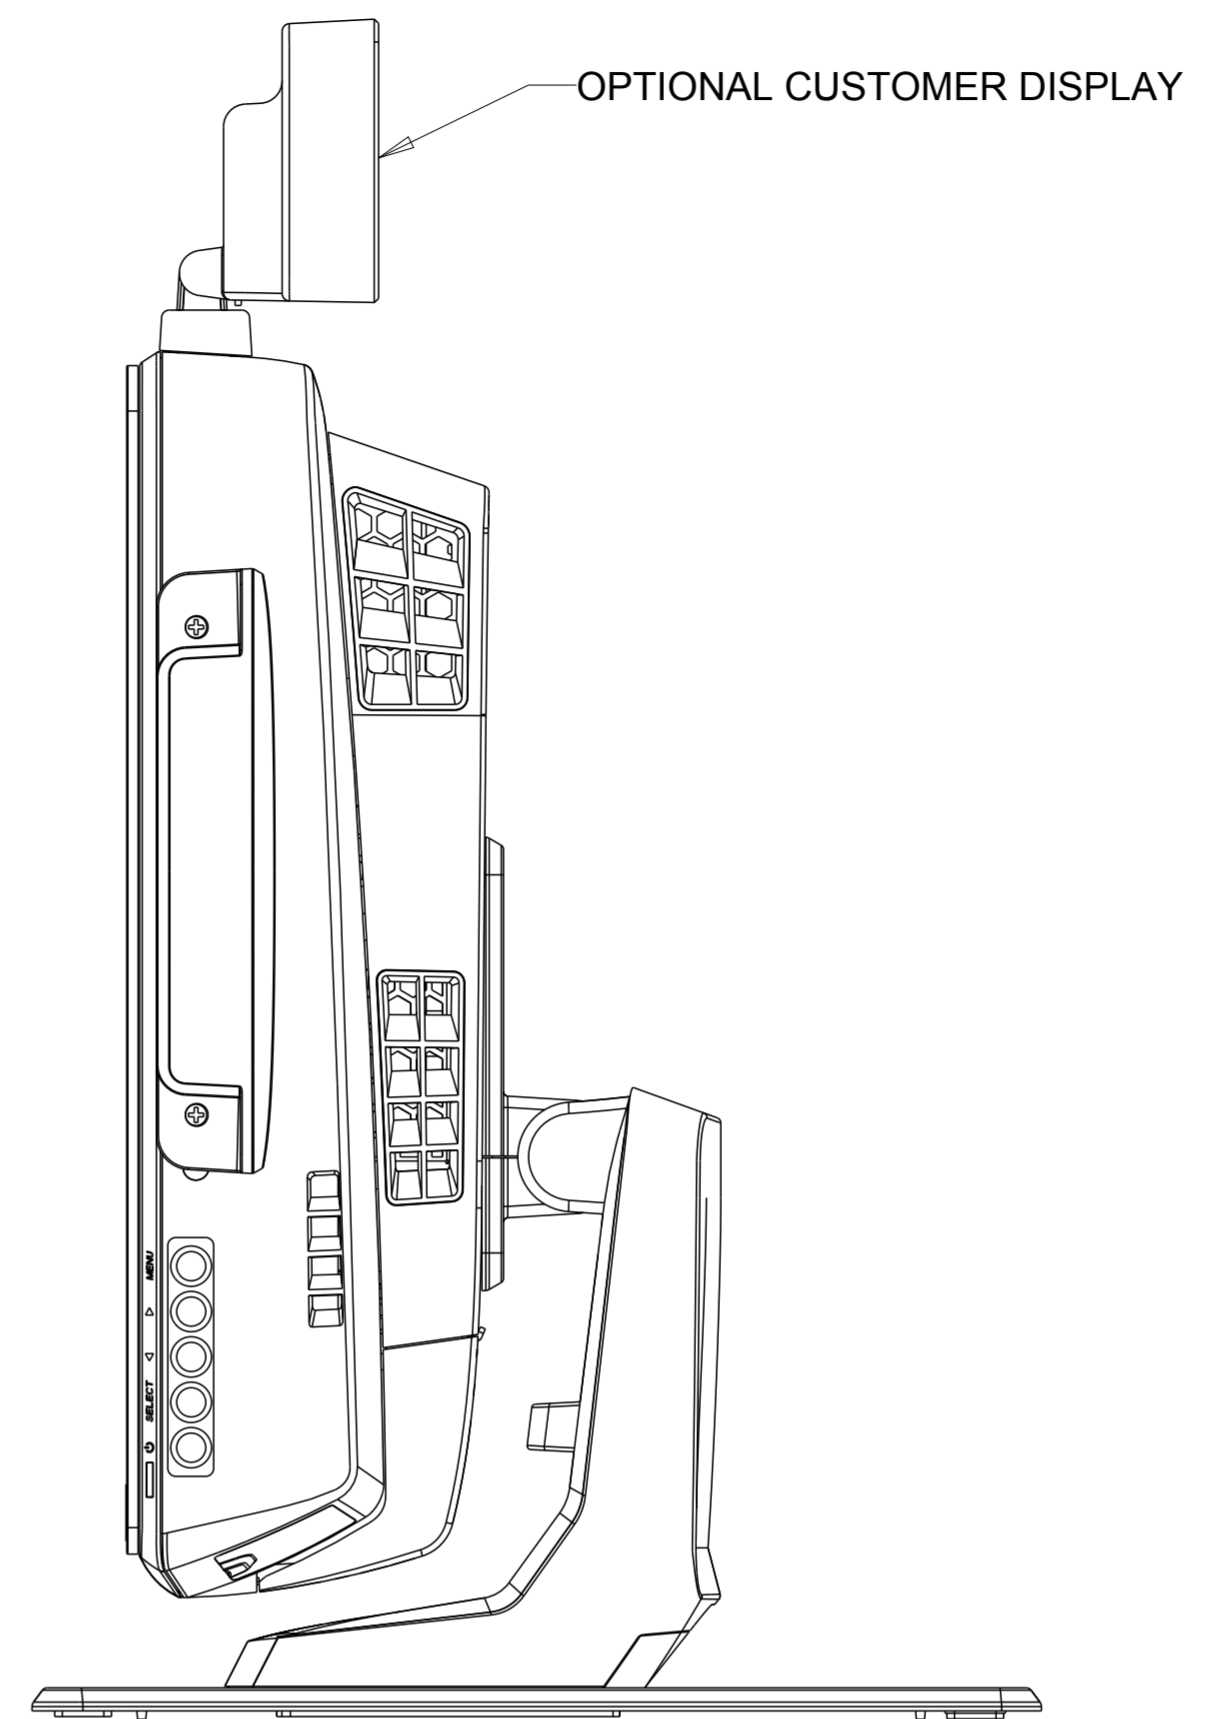

TITLE: MKTG SPEC, ESY17Bx

DIMENSIONS ARE IN MILLIMETERS

MOUNTING TROUGH HOLES  
LOCATED ON THE STAND PLATE.

## POWER BRICK

### MOUNTING BRACKET KIT DETAILS

DIMENSIONS ARE IN MILLIMETERS