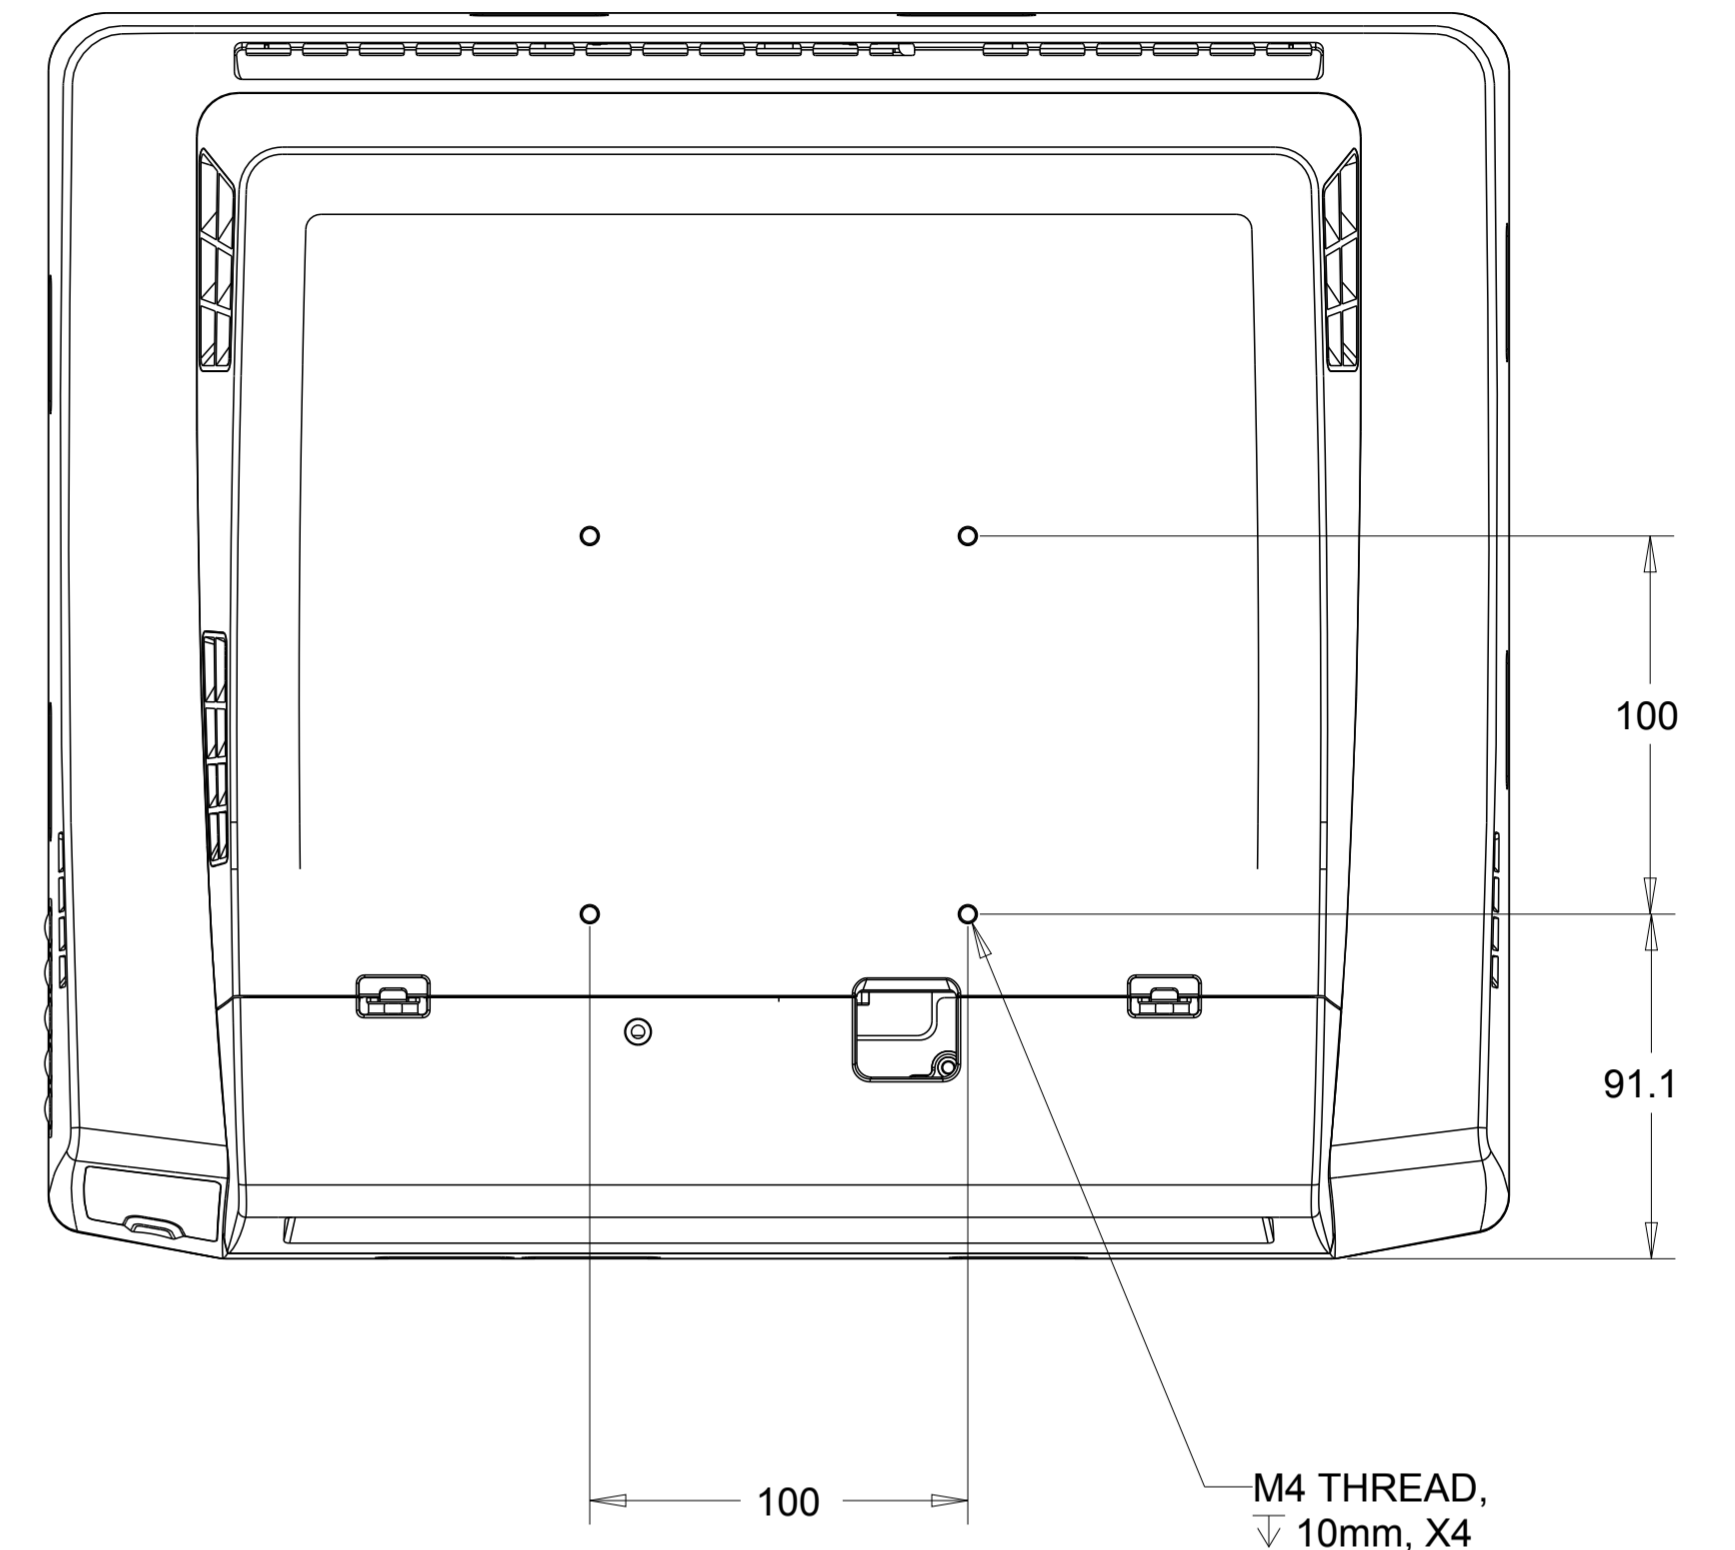

TITLE: MKTG SPEC, ESY17Bx

DIMENSIONS ARE IN MILLIMETERS

MOUNTING TROUGH HOLES  
LOCATED ON THE STAND PLATE.

### MOUNTING BRACKET KIT DETAILS

DIMENSIONS ARE IN MILLIMETERS