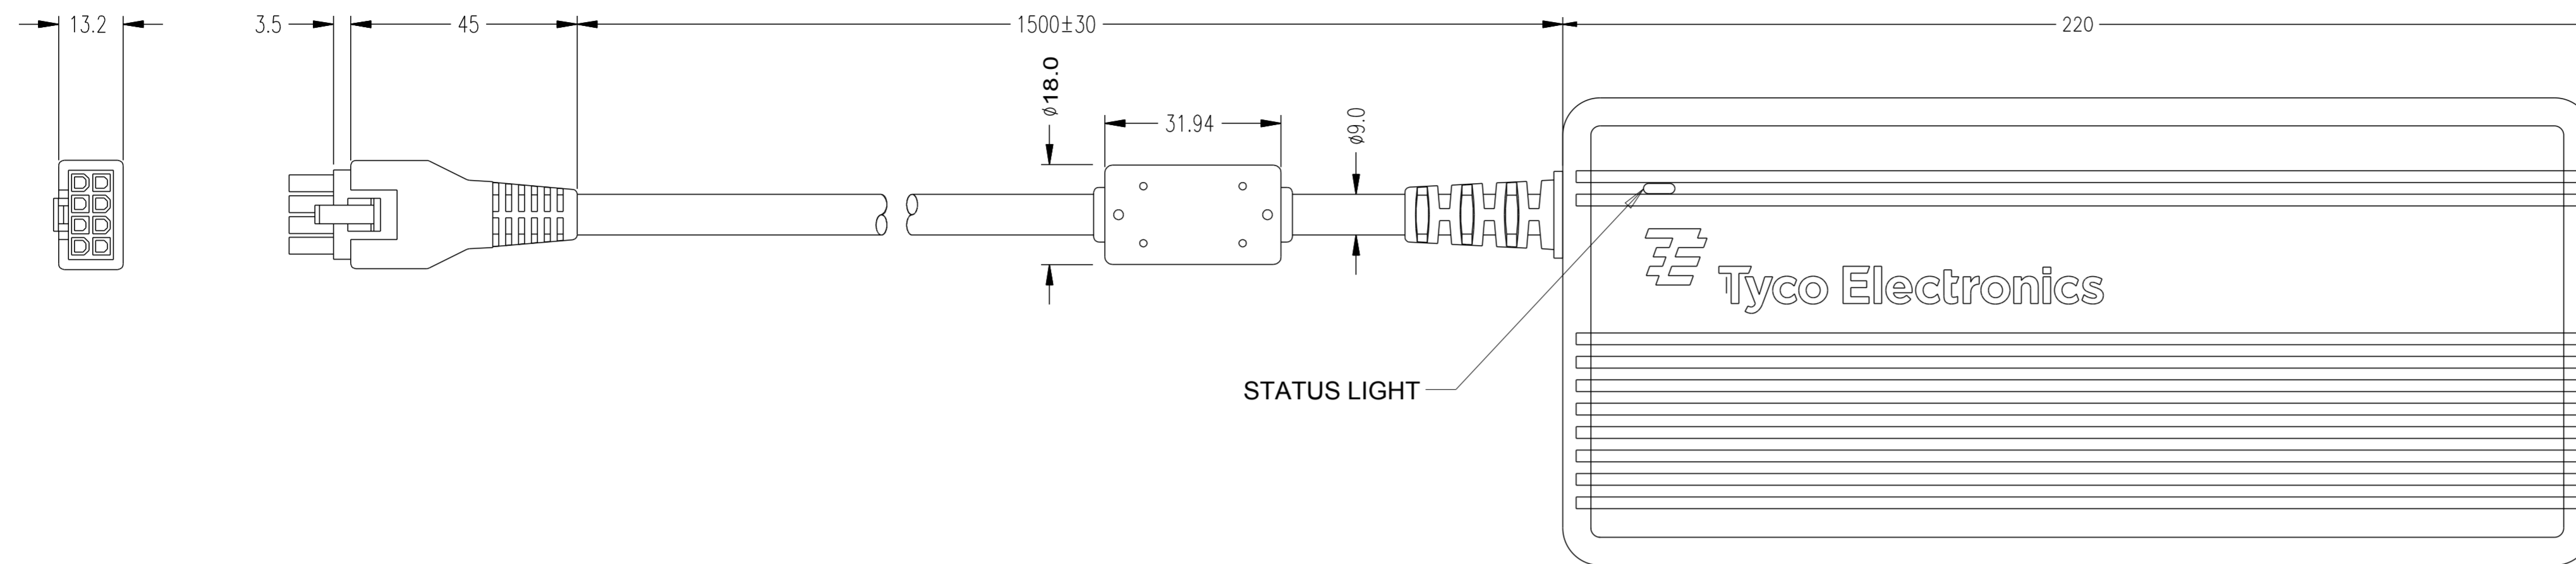

TITLE: MKTG SPEC, ESY17Bx

DIMENSIONS ARE IN MILLIMETERS

MOUNTING TROUGH HOLES  
LOCATED ON THE STAND PLATE.

## POWER BRICK

### MOUNTING BRACKET KIT DETAILS

DIMENSIONS ARE IN MILLIMETERS