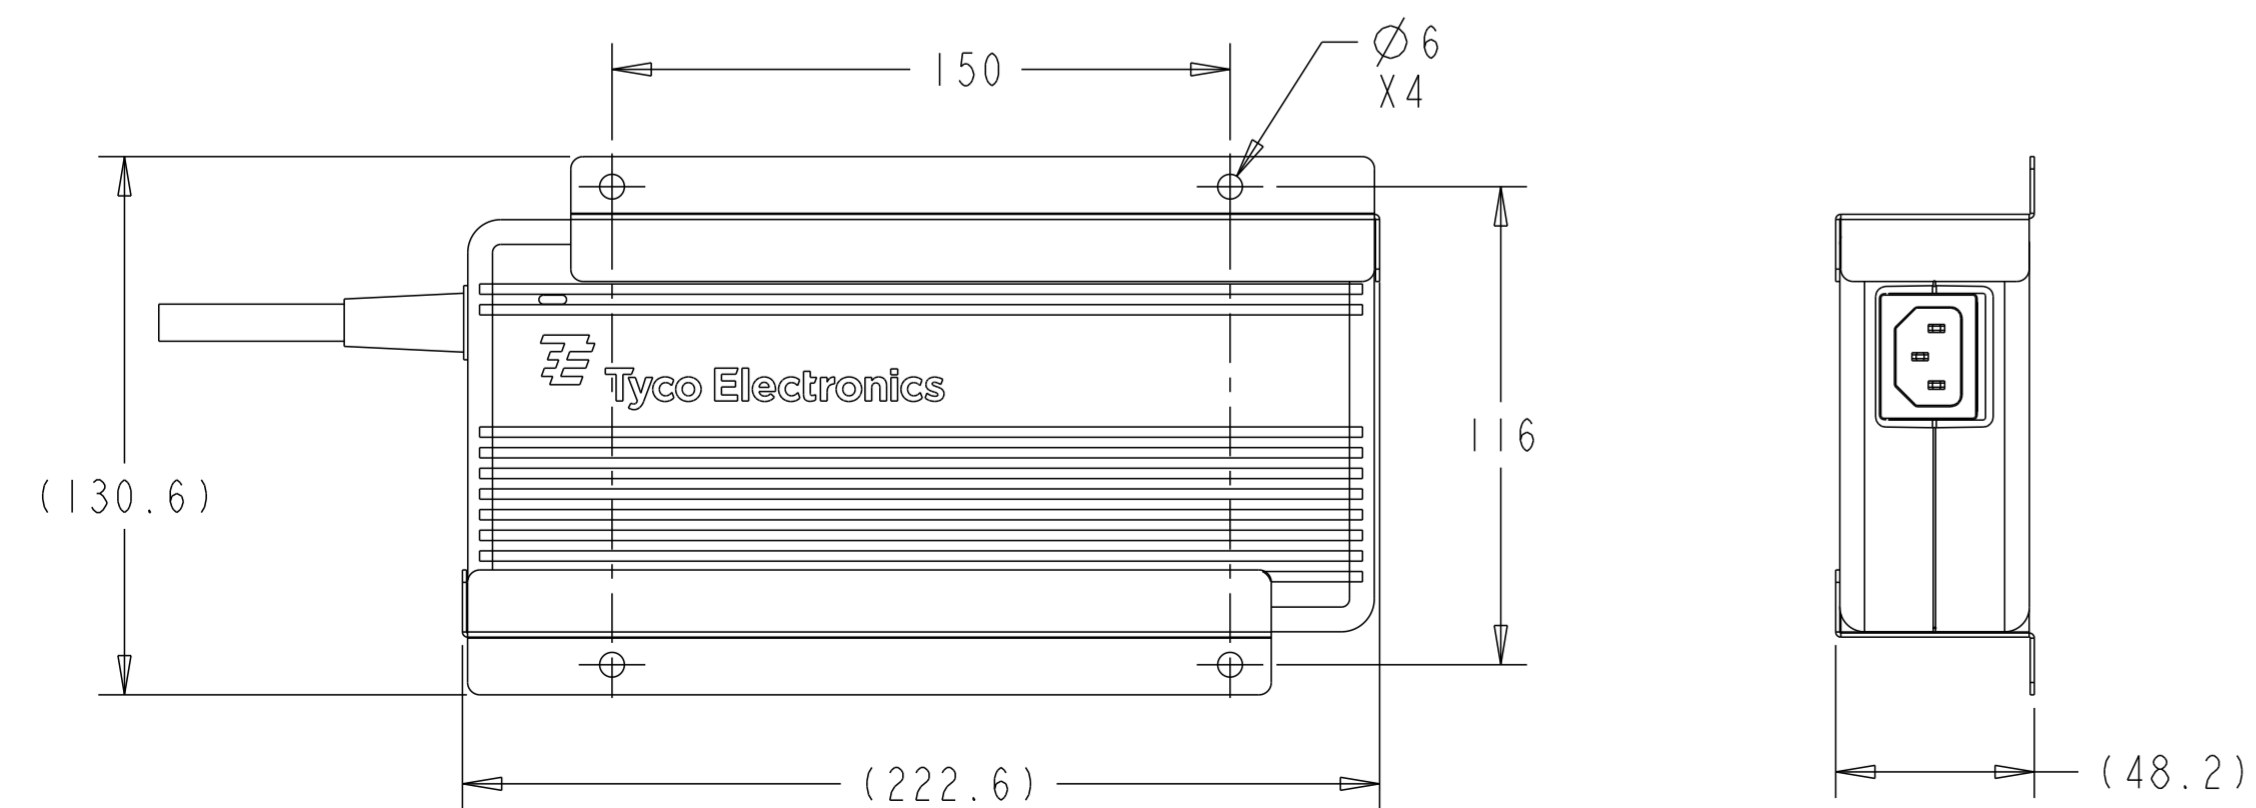

TITLE: MKTG SPEC, ESY17Bx

DIMENSIONS ARE IN MILLIMETERS

MOUNTING TROUGH HOLES  
LOCATED ON THE STAND PLATE.

## POWER BRICK

### MOUNTING BRACKET KIT DETAILS

DIMENSIONS ARE IN MILLIMETERS