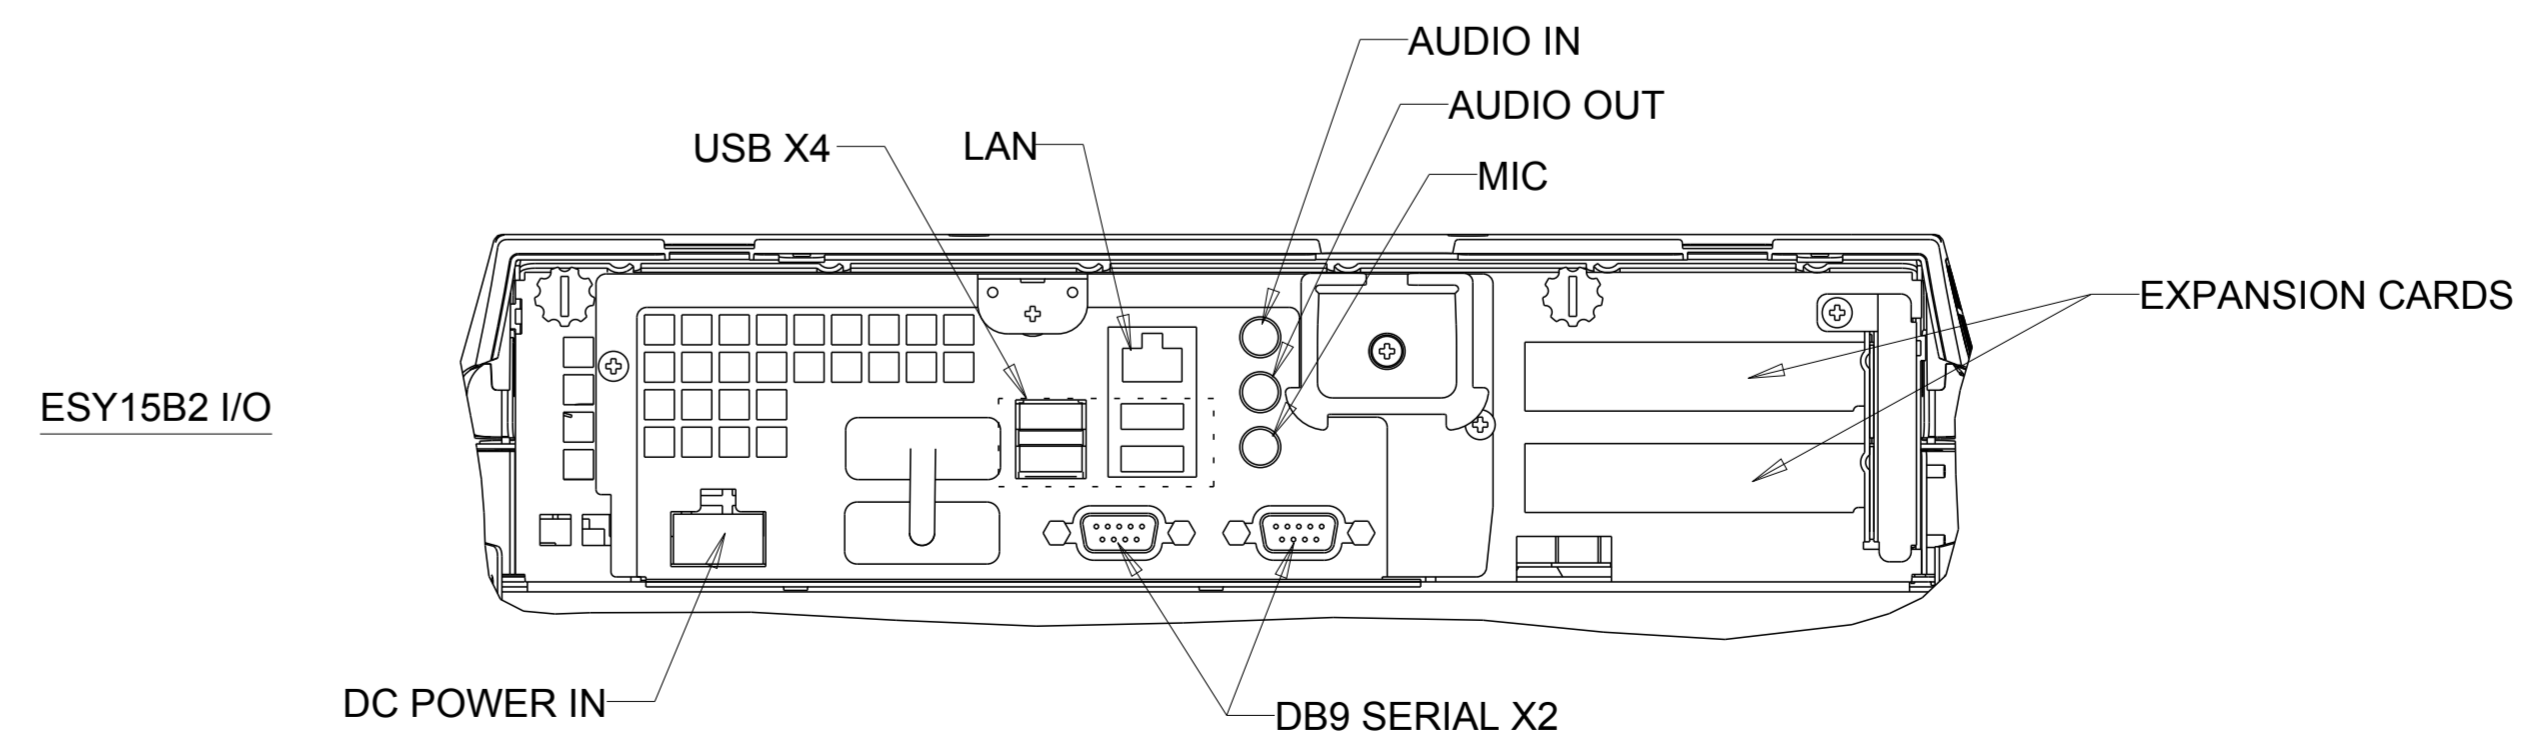

TITLE: MKTG SPEC, ESY17Bx

DIMENSIONS ARE IN MILLIMETERS

MOUNTING TROUGH HOLES  
LOCATED ON THE STAND PLATE.

## POWER BRICK

### MOUNTING BRACKET KIT DETAILS

DIMENSIONS ARE IN MILLIMETERS