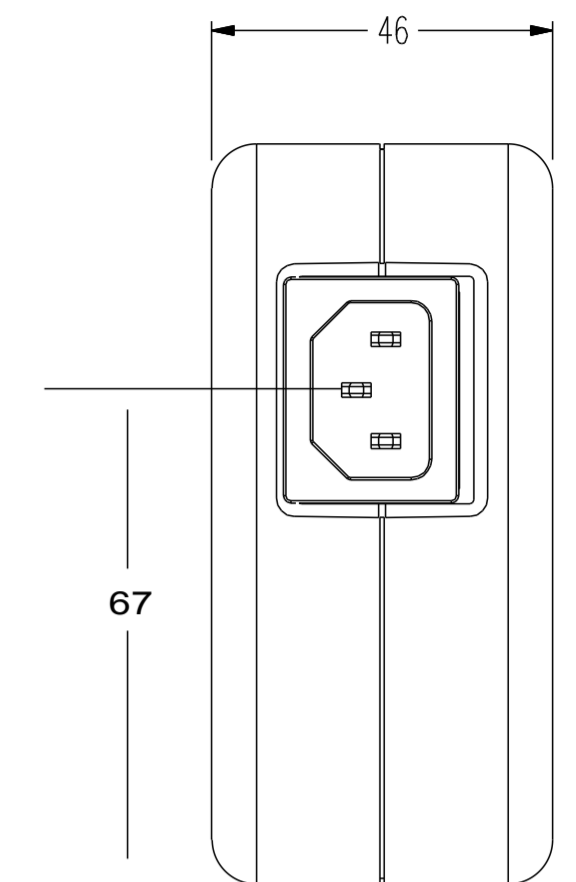

TITLE: MKTG SPEC, ESY17Bx

DIMENSIONS ARE IN MILLIMETERS

MOUNTING TROUGH HOLES  
LOCATED ON THE STAND PLATE.

## POWER BRICK

### MOUNTING BRACKET KIT DETAILS

DIMENSIONS ARE IN MILLIMETERS