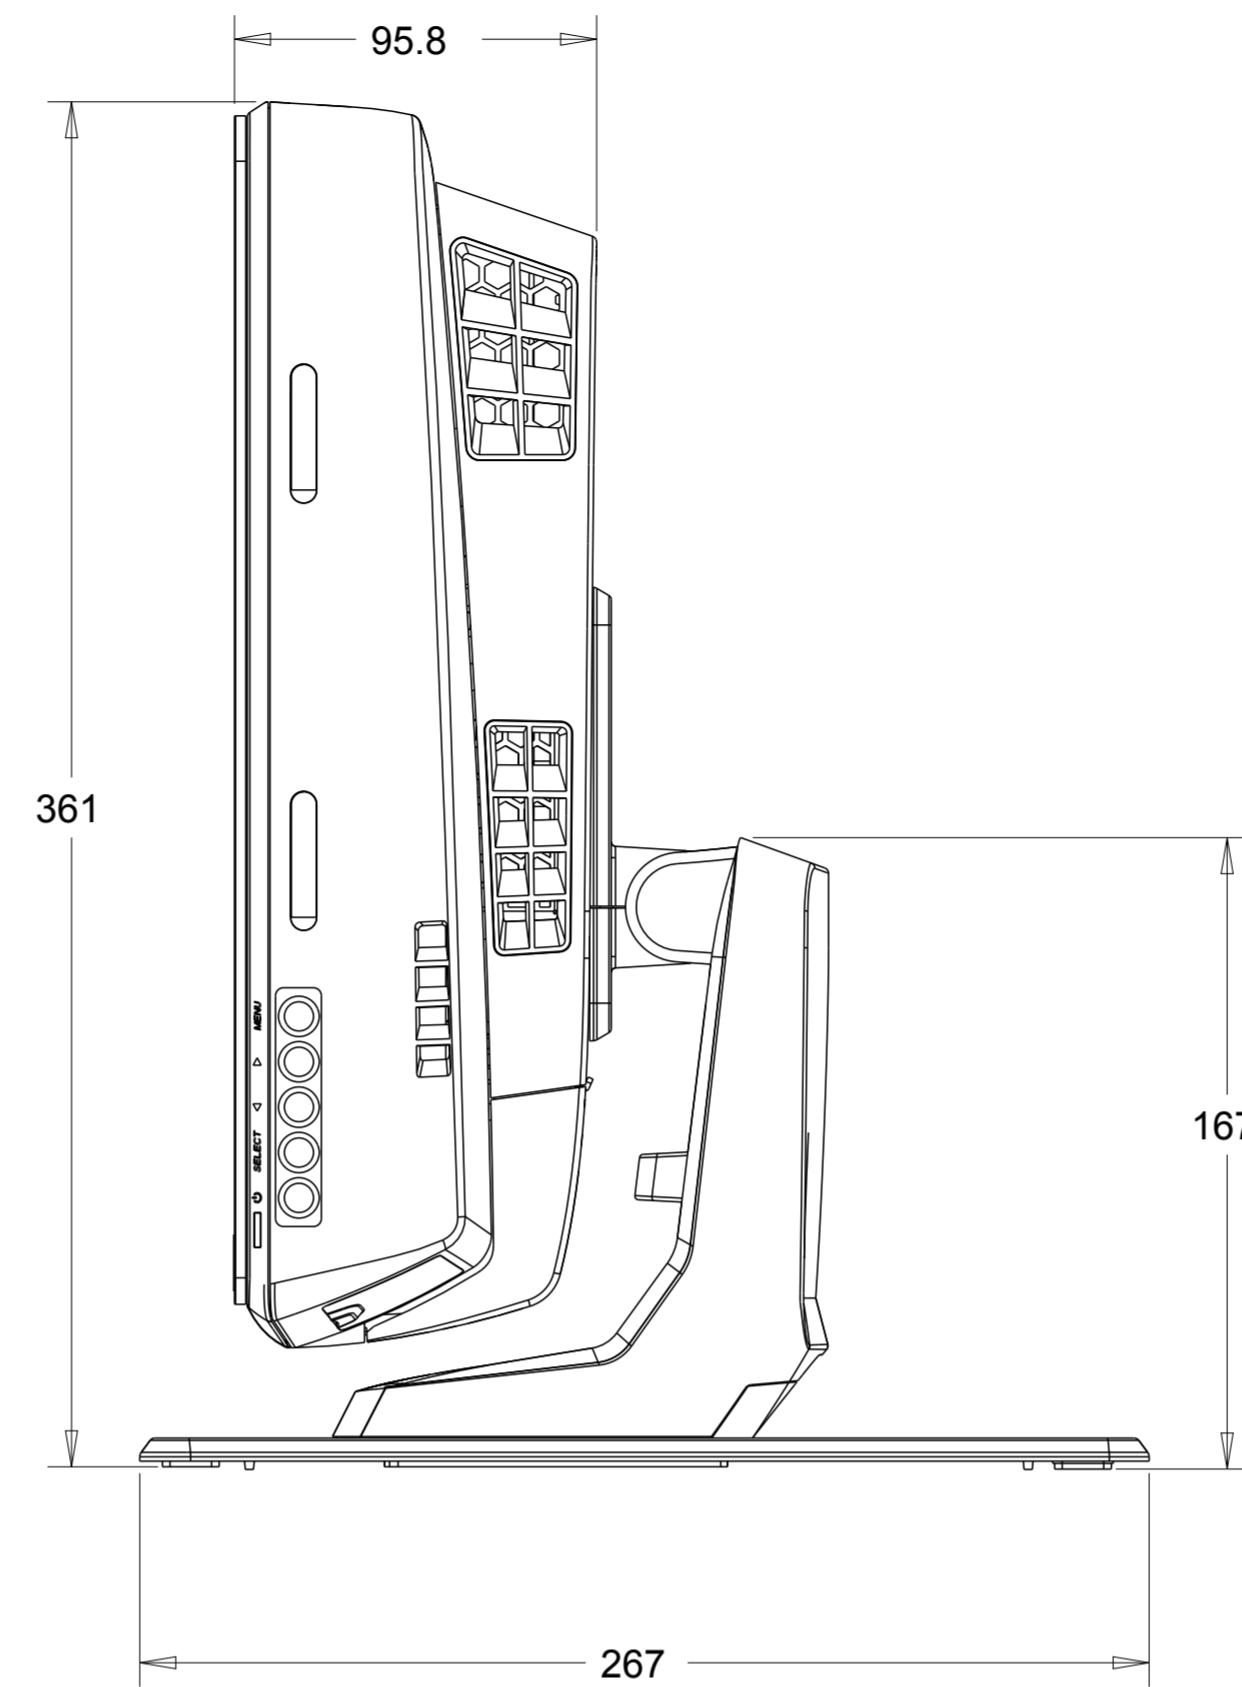

TITLE: MKTG SPEC, ESY17Bx

DIMENSIONS ARE IN MILLIMETERS

MOUNTING TROUGH HOLES  
LOCATED ON THE STAND PLATE.

## POWER BRICK

### MOUNTING BRACKET KIT DETAILS

DIMENSIONS ARE IN MILLIMETERS