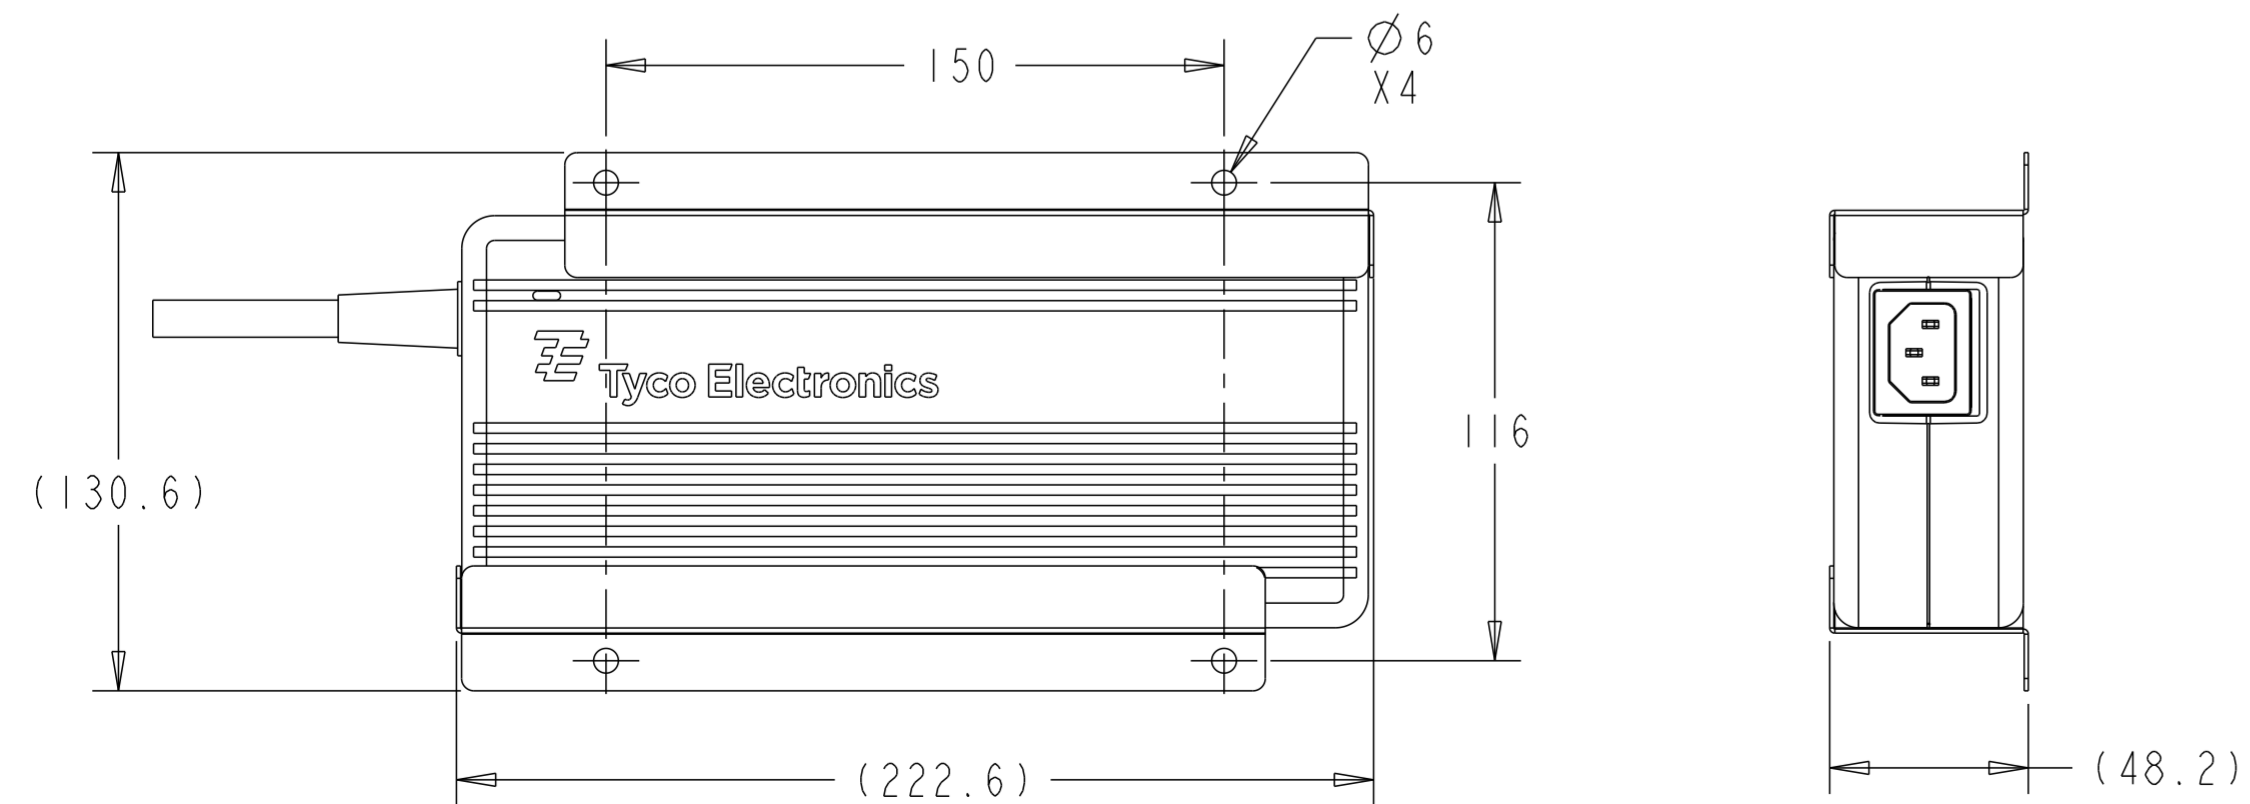

MOUNTING TROUGH HOLES LOCATED ON THE STAND PLATE.

### MOUNTING BRACKET KIT DETAILS

DIMENSIONS ARE IN MILLIMETERS