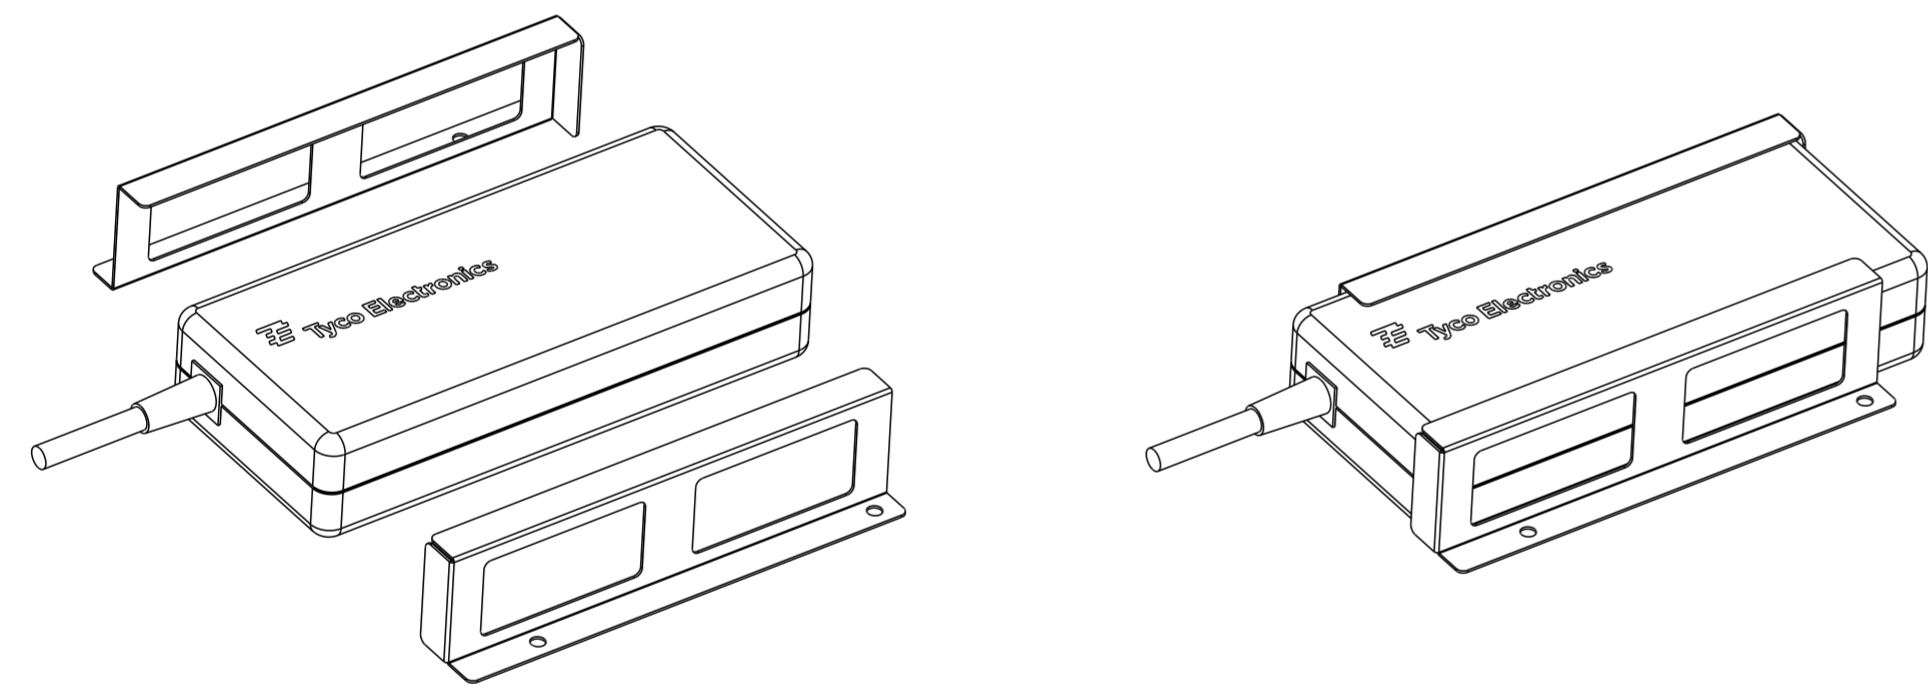

MOUNTING TROUGH HOLES LOCATED ON THE STAND PLATE.

### MOUNTING BRACKET KIT DETAILS

DIMENSIONS ARE IN MILLIMETERS