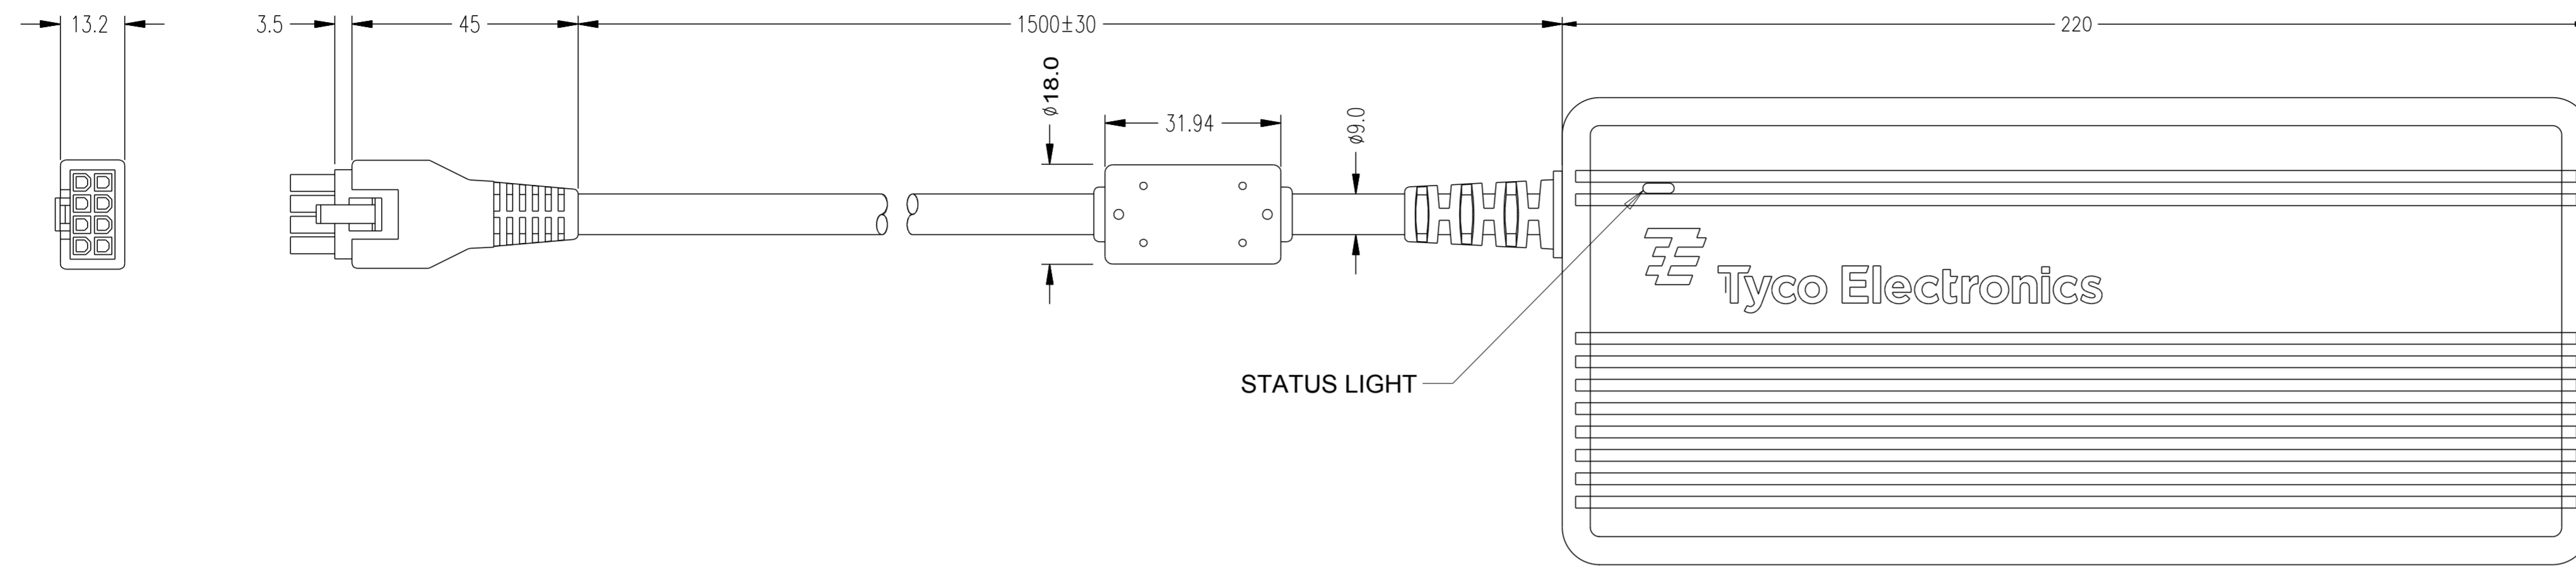

MOUNTING TROUGH HOLES LOCATED ON THE STAND PLATE.

### MOUNTING BRACKET KIT DETAILS

DIMENSIONS ARE IN MILLIMETERS