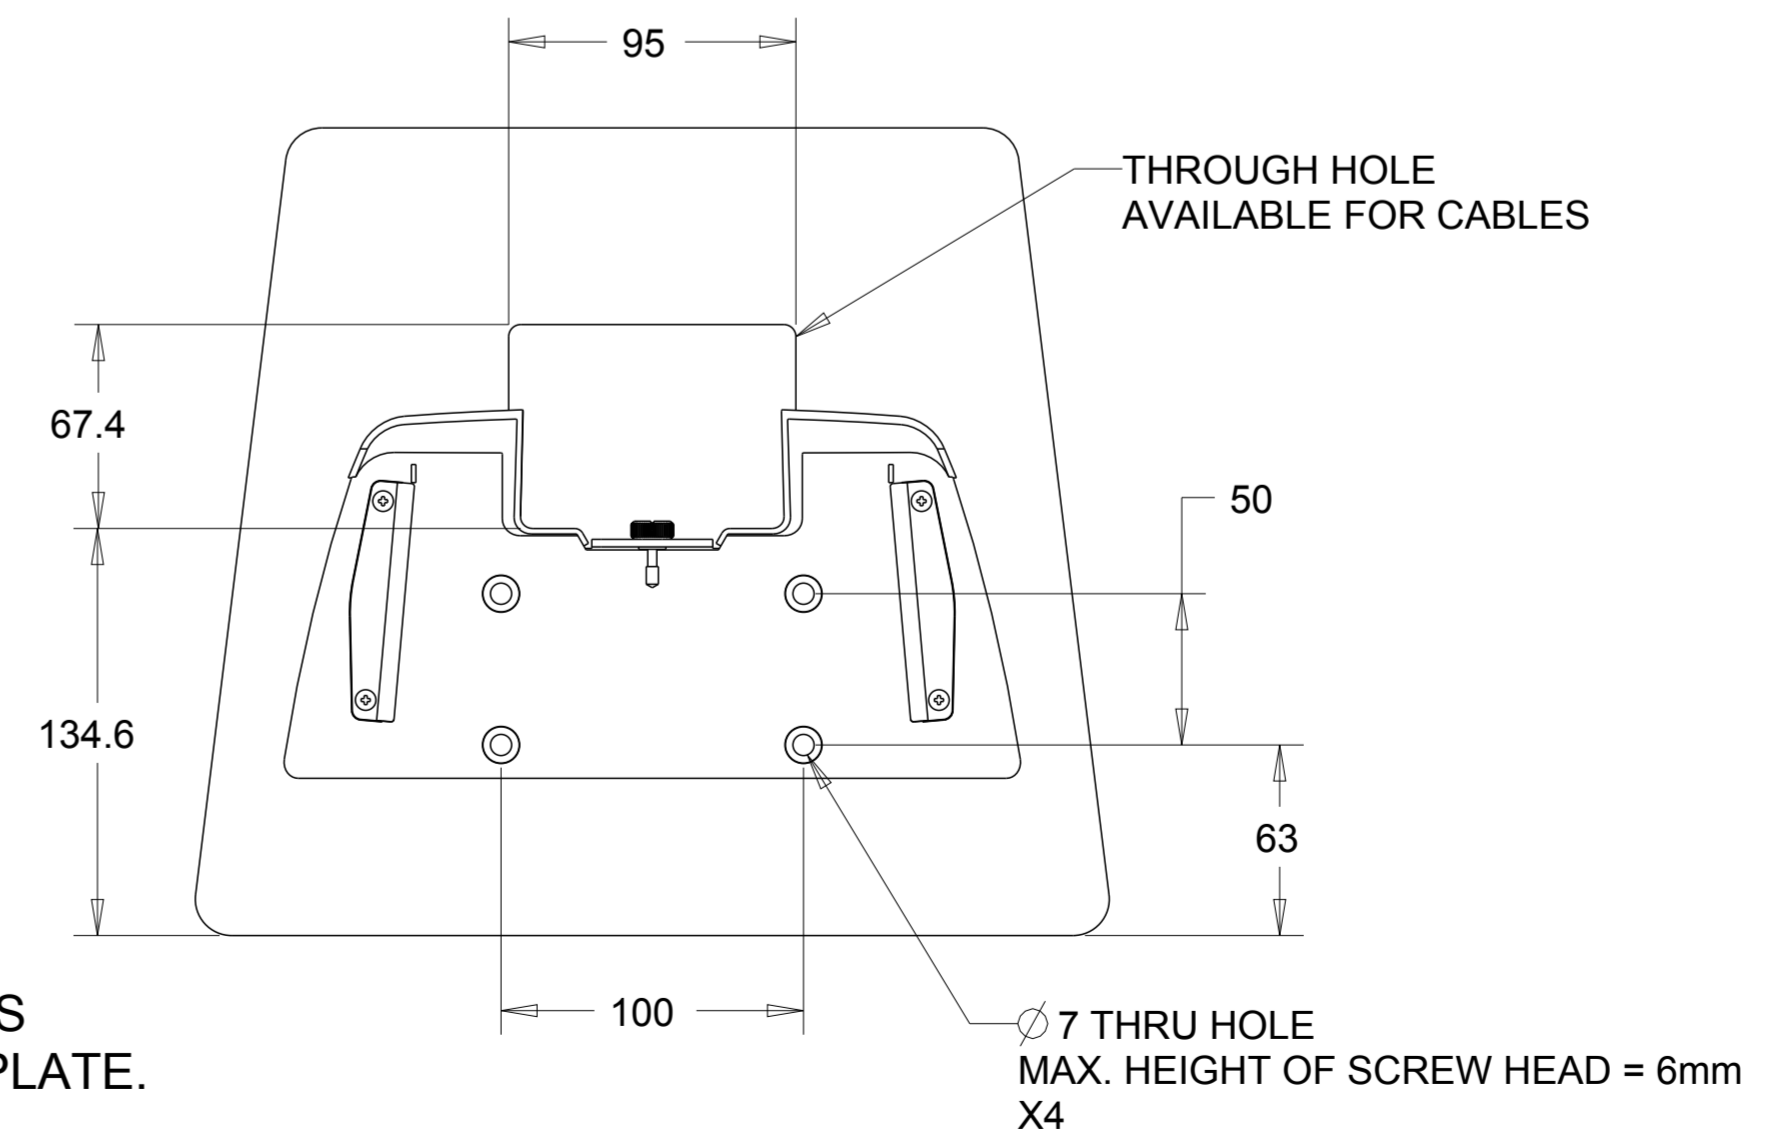

MOUNTING TROUGH HOLES LOCATED ON THE STAND PLATE.

### MOUNTING BRACKET KIT DETAILS

DIMENSIONS ARE IN MILLIMETERS