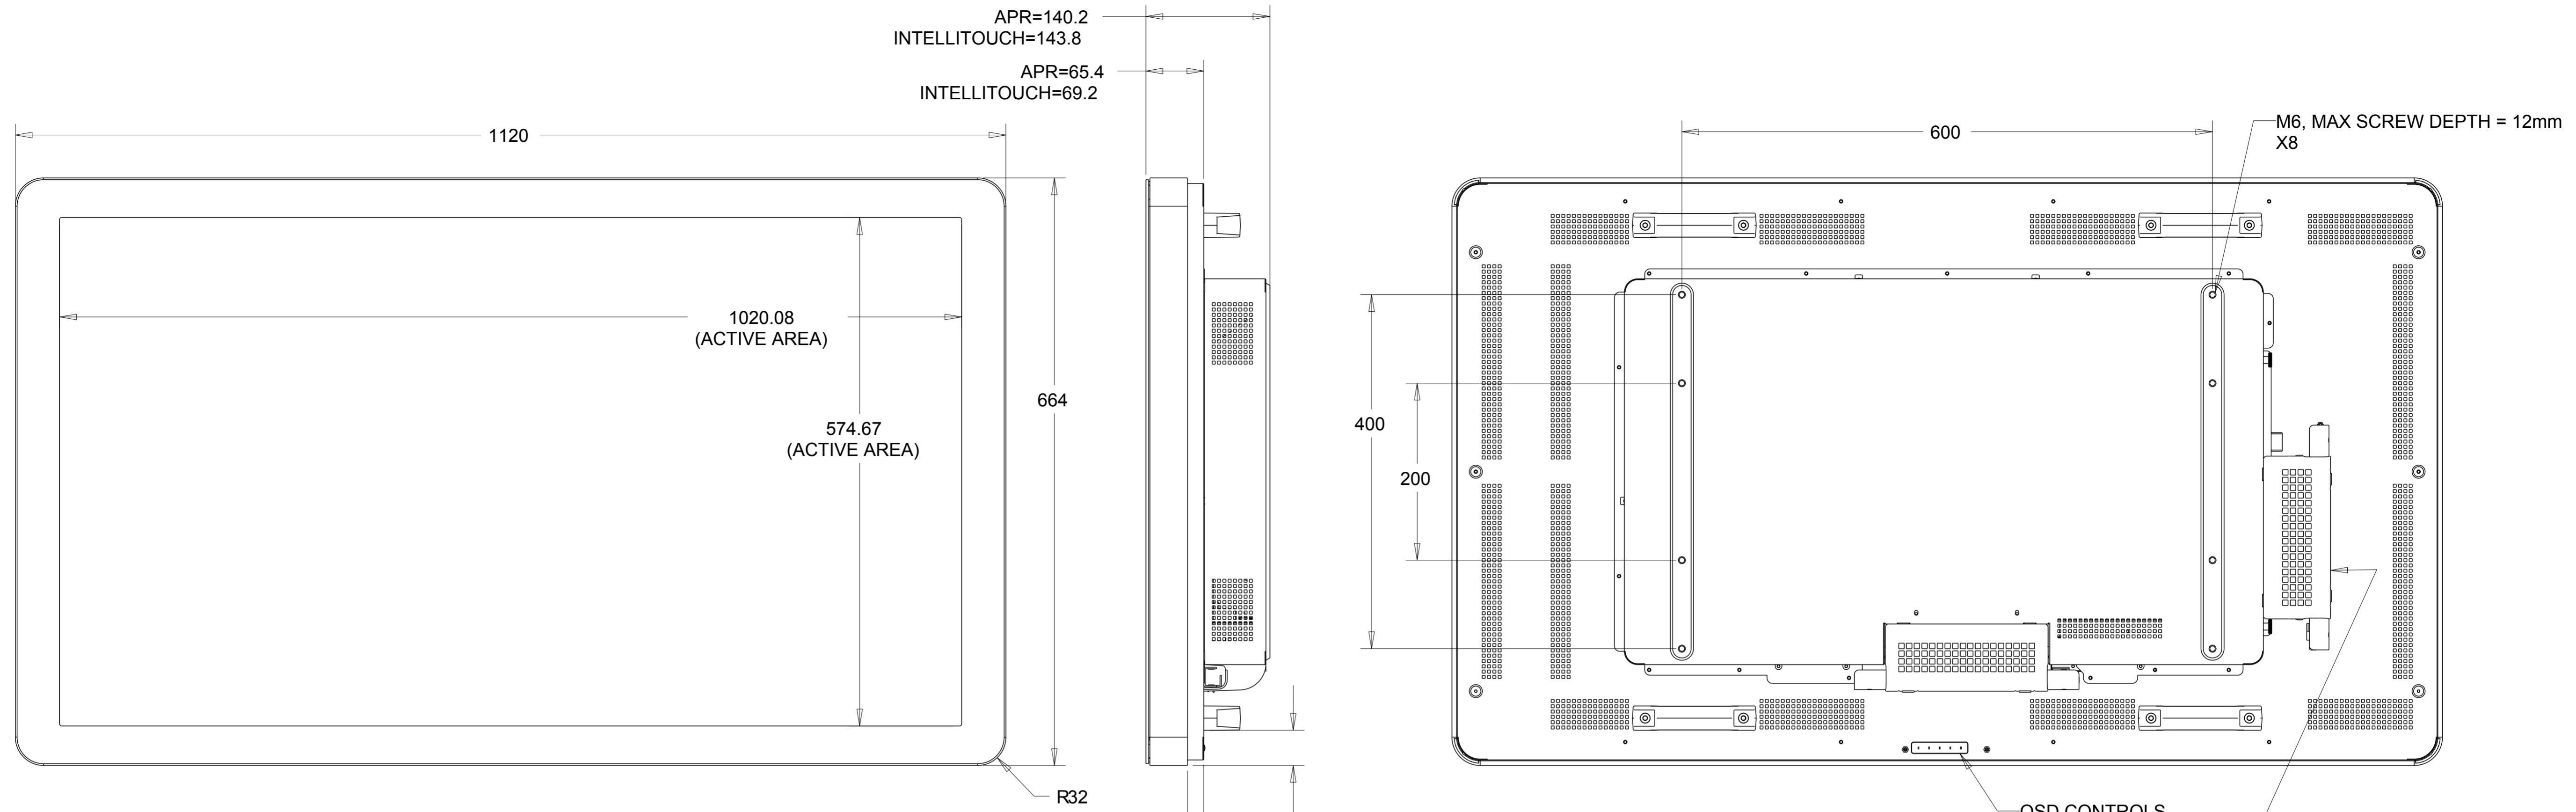

TITLE: 4600L

COMPUTER MODULE ASSEMBLY (OPTIONAL)

COMPUTER MODULE I/O PANEL (OPTIONAL)

DIMENSIONS ARE IN MILLIMETERS

OPTIONAL STAND KIT P/N:E448725

STAND DOES NOT SUPPORT PORTRAIT ORIENTATION