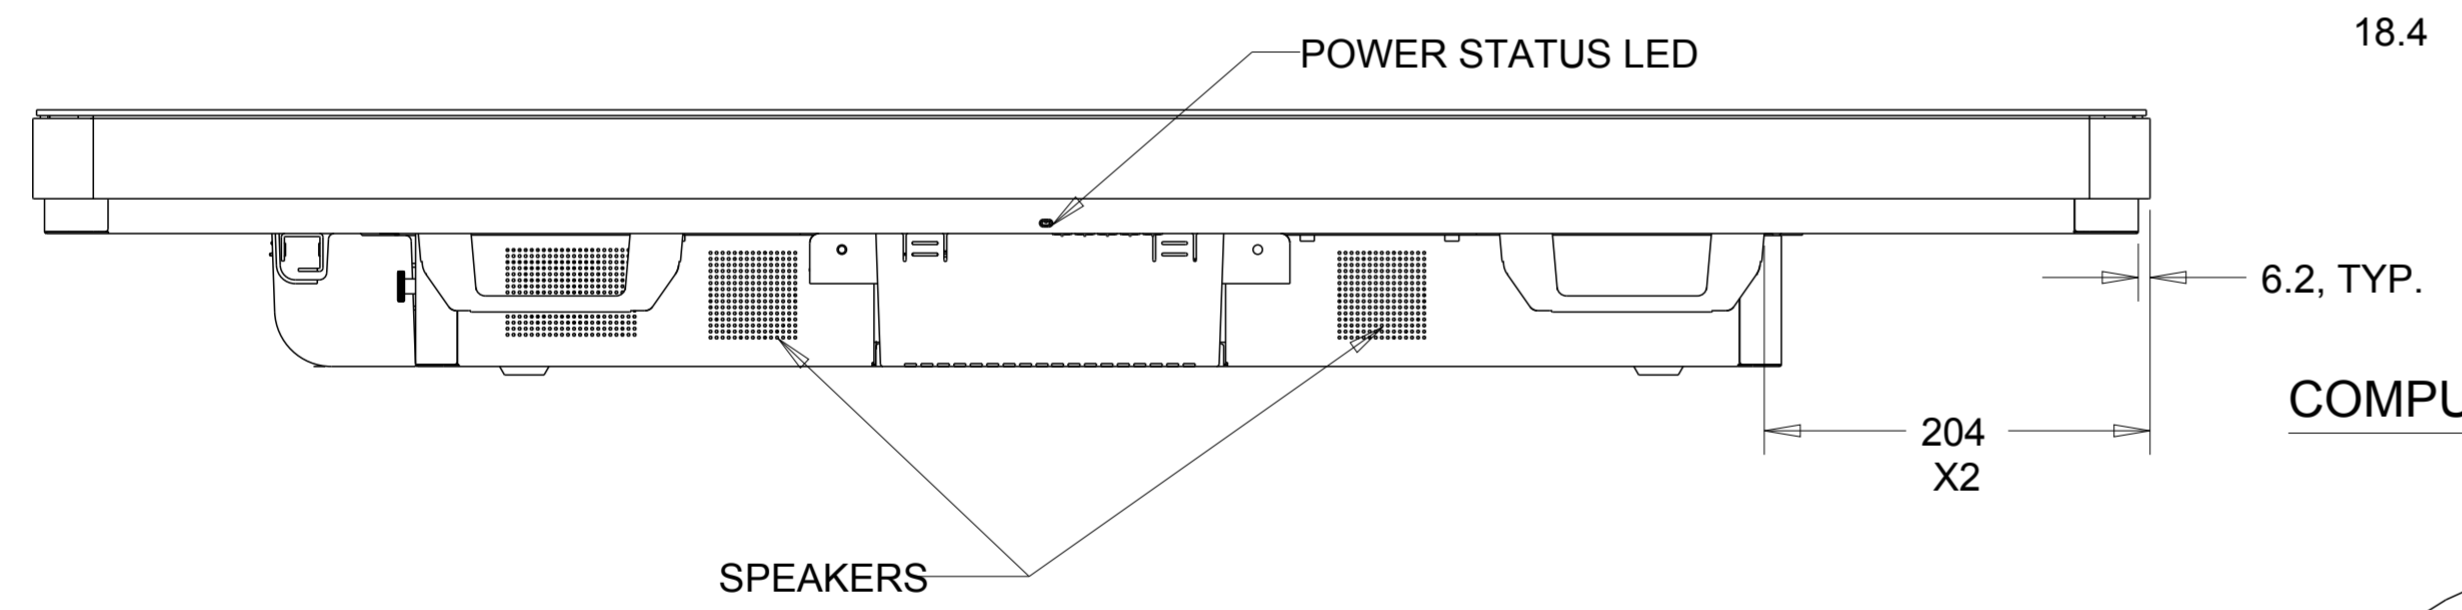

TITLE: 4600L

COMPUTER MODULE ASSEMBLY (OPTIONAL)

COMPUTER MODULE I/O PANEL (OPTIONAL)

DIMENSIONS ARE IN MILLIMETERS

OPTIONAL STAND KIT P/N:E448725

STAND DOES NOT SUPPORT PORTRAIT ORIENTATION