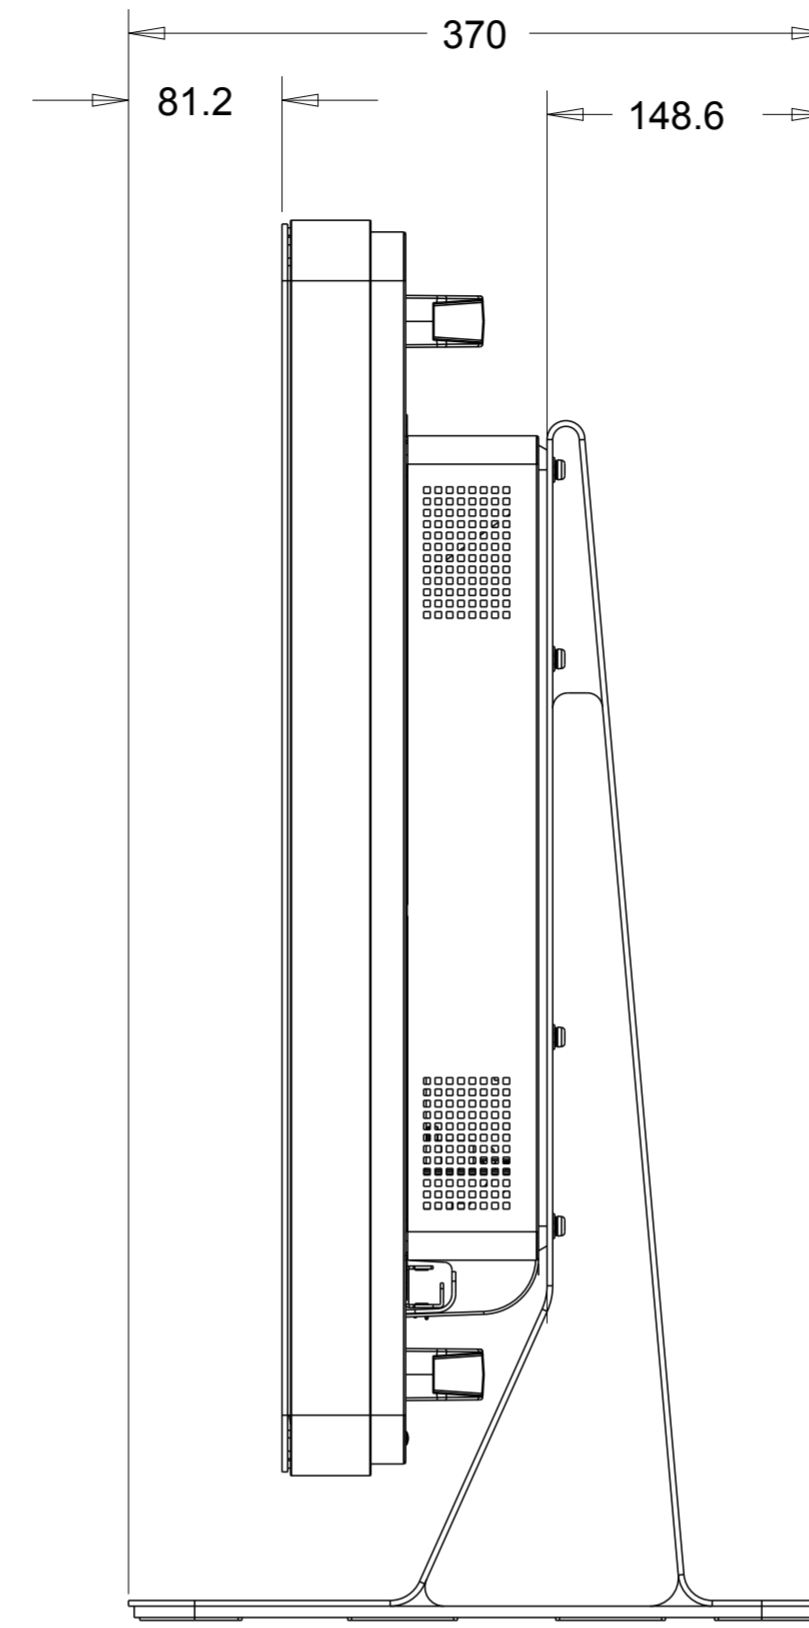

TITLE: 4600L

COMPUTER MODULE ASSEMBLY (OPTIONAL)

COMPUTER MODULE I/O PANEL (OPTIONAL)

DIMENSIONS ARE IN MILLIMETERS

OPTIONAL STAND KIT P/N:E448725

STAND DOES NOT SUPPORT PORTRAIT ORIENTATION