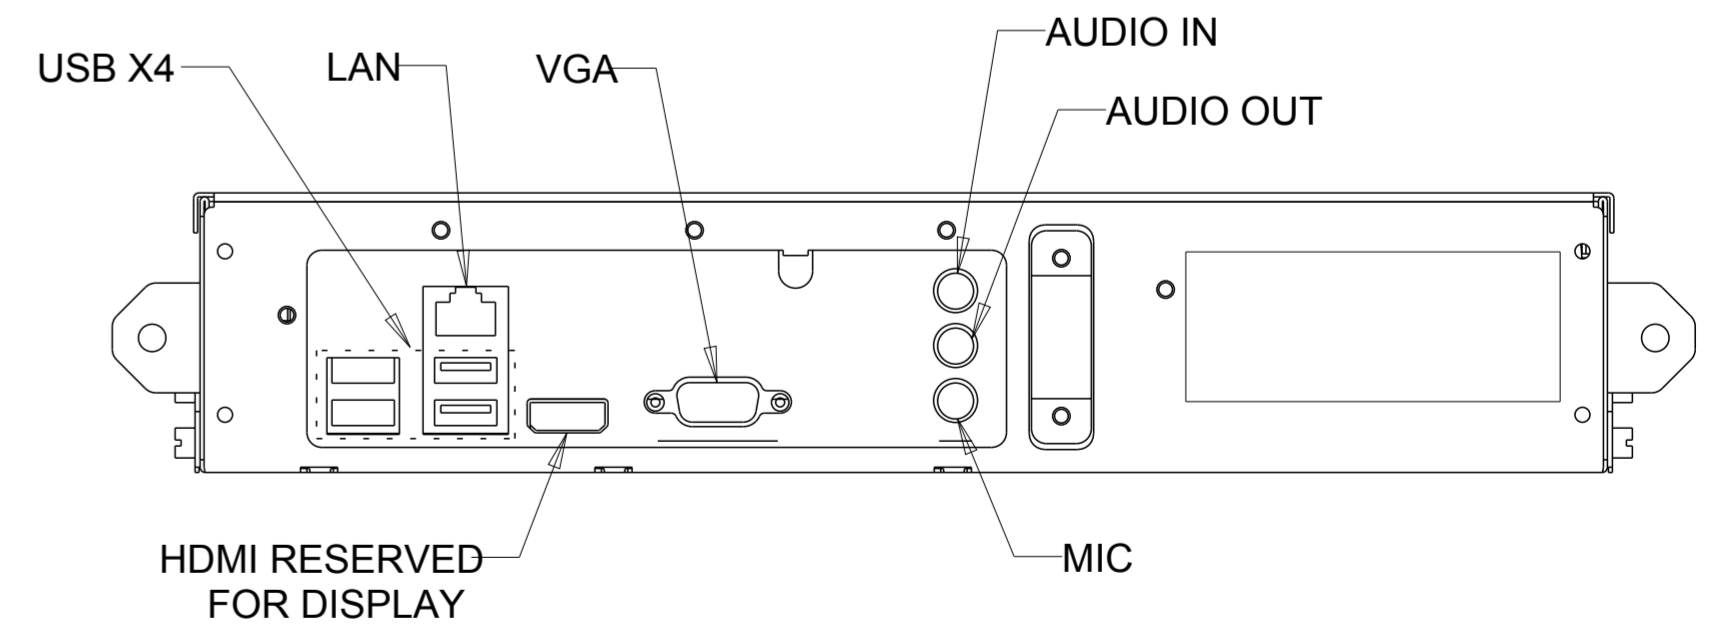

TITLE: 4600L

COMPUTER MODULE ASSEMBLY (OPTIONAL)

COMPUTER MODULE I/O PANEL (OPTIONAL)

DIMENSIONS ARE IN MILLIMETERS

OPTIONAL STAND KIT P/N:E448725

STAND DOES NOT SUPPORT PORTRAIT ORIENTATION