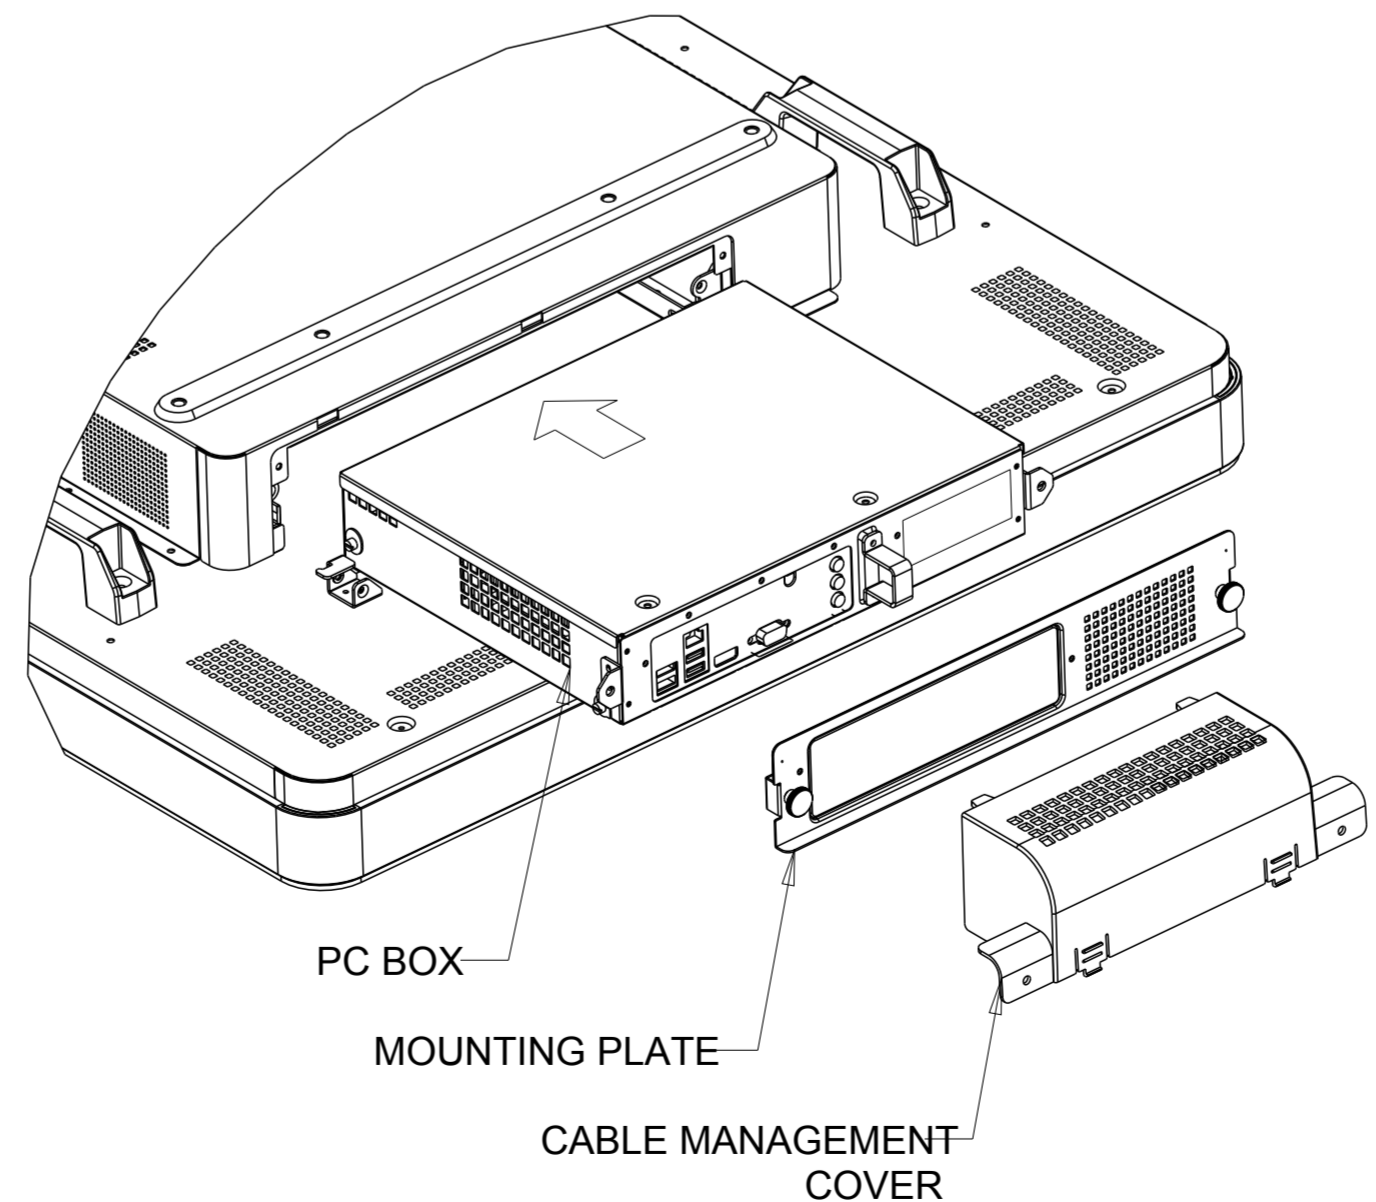

TITLE: 4600L

COMPUTER MODULE ASSEMBLY (OPTIONAL)

COMPUTER MODULE I/O PANEL (OPTIONAL)

DIMENSIONS ARE IN MILLIMETERS

OPTIONAL STAND KIT P/N:E448725

STAND DOES NOT SUPPORT PORTRAIT ORIENTATION