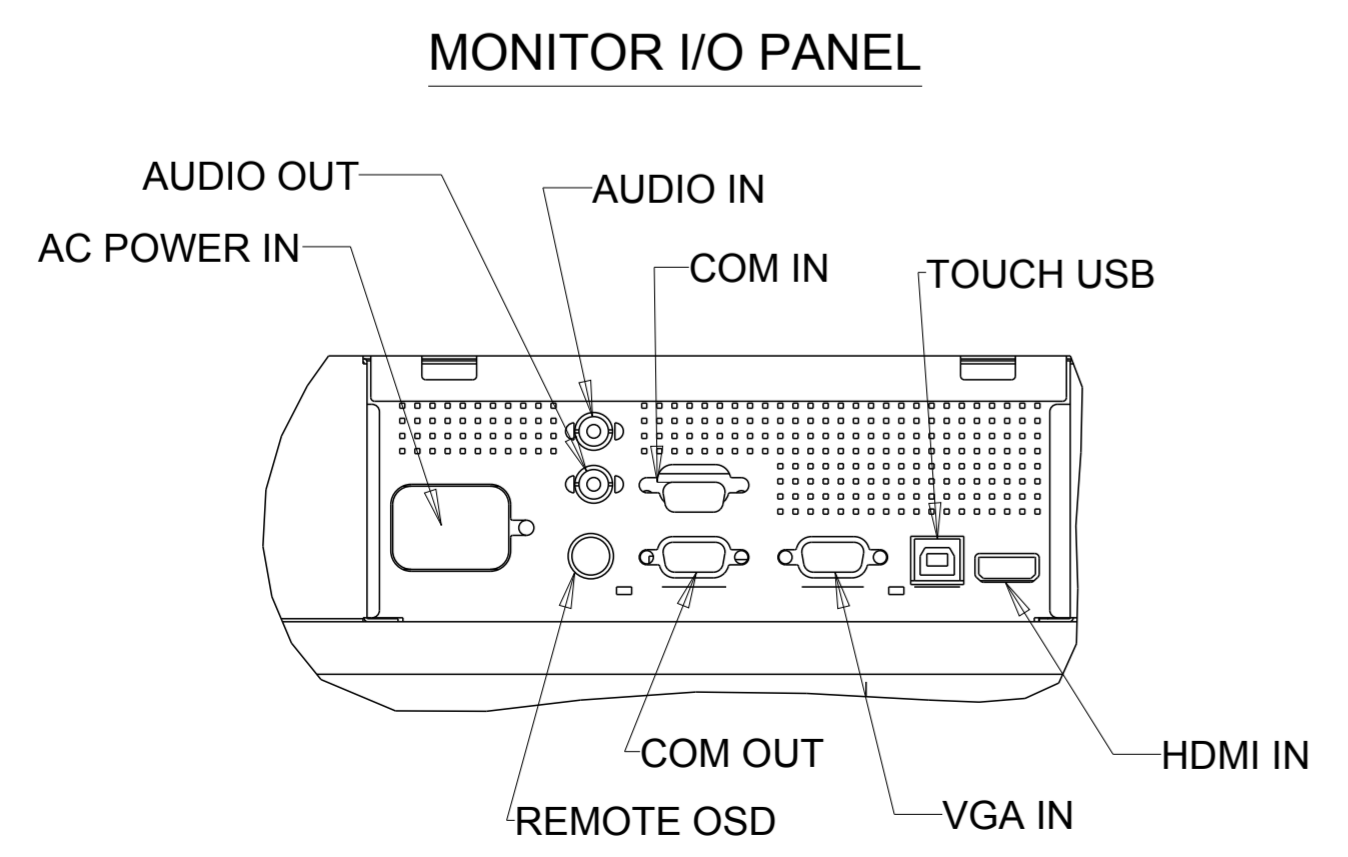

TITLE: 4600L

COMPUTER MODULE ASSEMBLY (OPTIONAL)

COMPUTER MODULE I/O PANEL (OPTIONAL)

DIMENSIONS ARE IN MILLIMETERS

OPTIONAL STAND KIT P/N:E448725

STAND DOES NOT SUPPORT PORTRAIT ORIENTATION