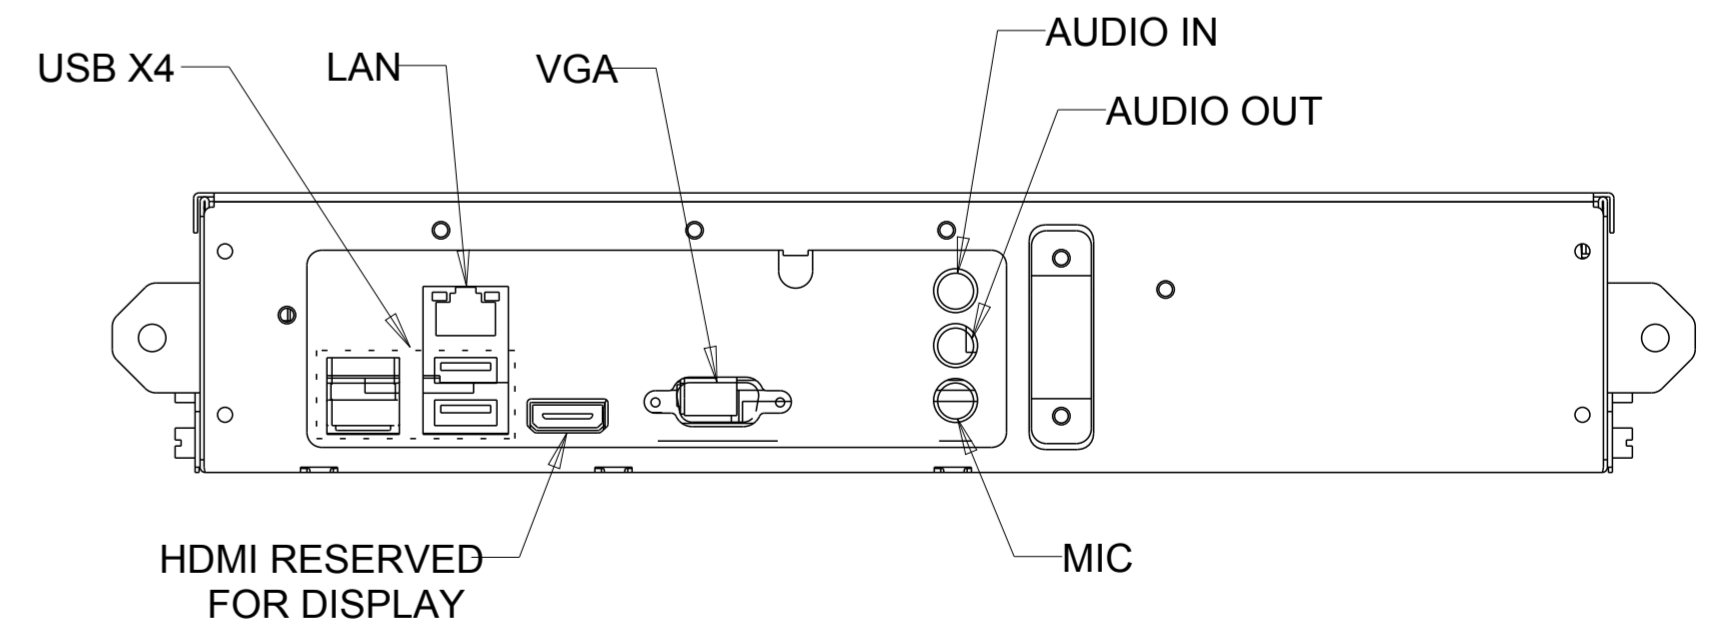

COMPUTER MODULE ASSEMBLY (OPTIONAL)

COMPUTER MODULE I/O PANEL (OPTIONAL)

MONITOR I/O PANEL

DIMENSIONS ARE IN MILLIMETERS

OPTIONAL STAND KIT P/N:E448725

STAND DOES NOT SUPPORT PORTRAIT ORIENTATION