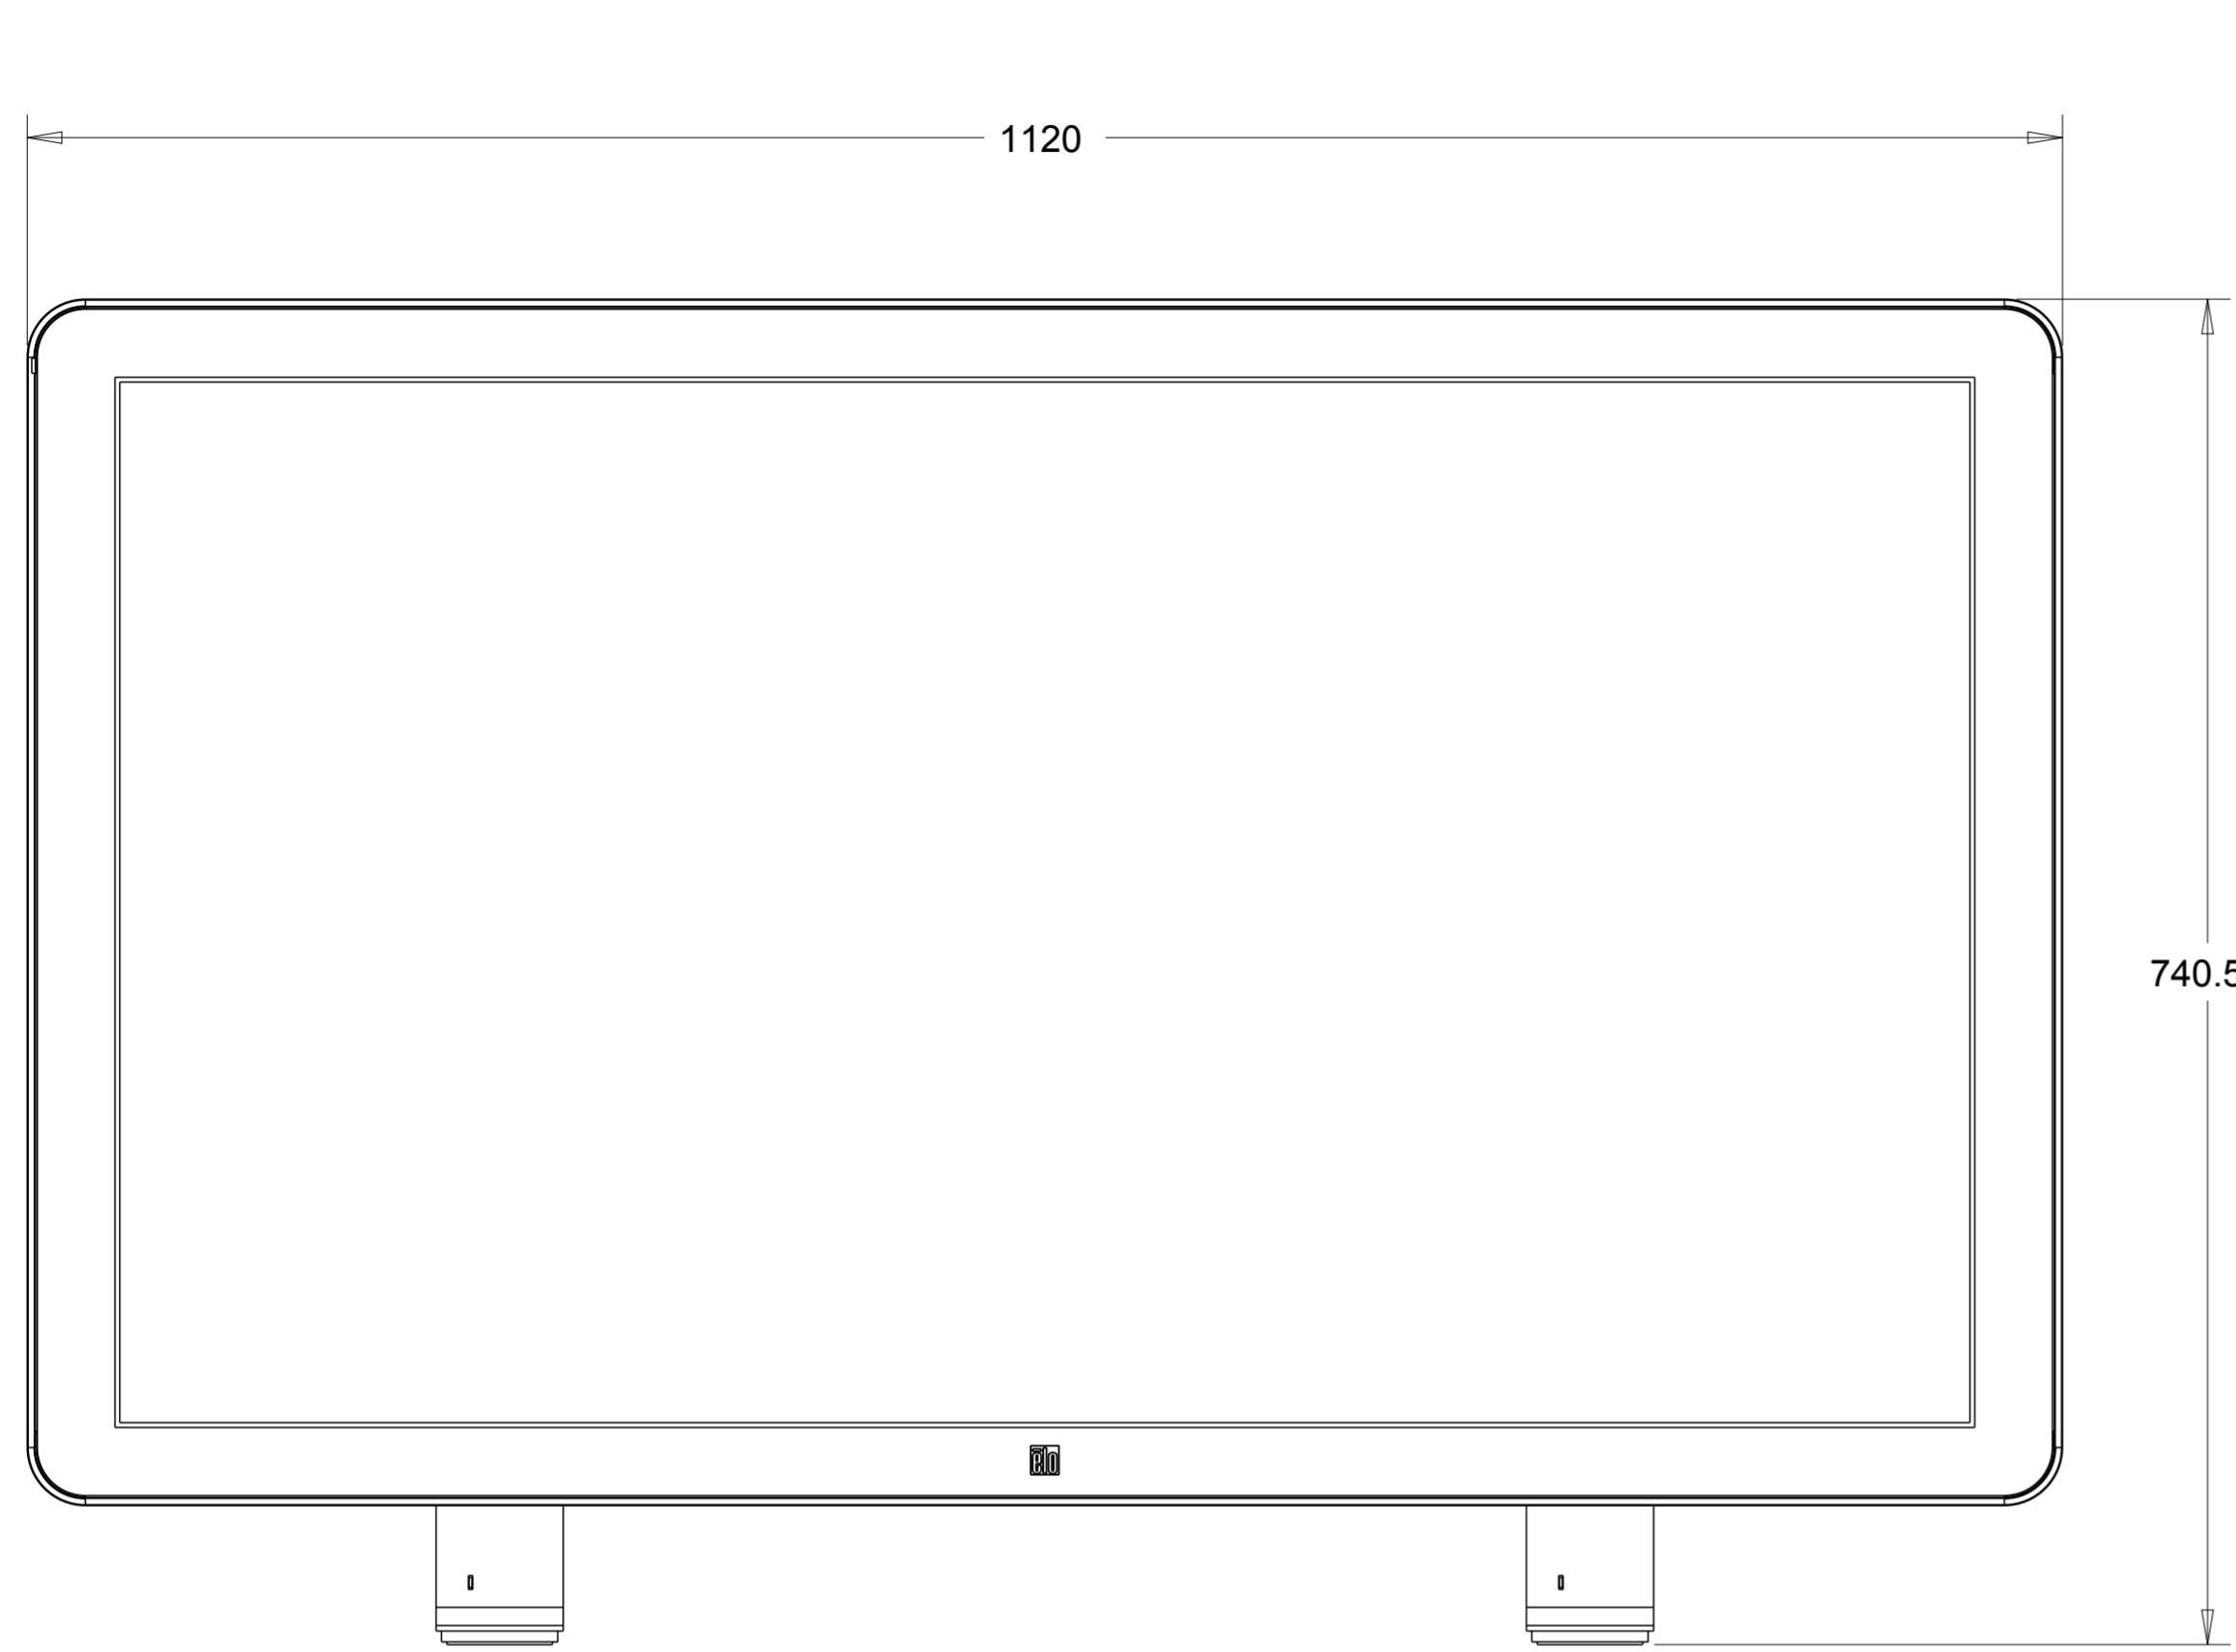

COMPUTER MODULE ASSEMBLY (OPTIONAL)

COMPUTER MODULE I/O PANEL (OPTIONAL)

MONITOR I/O PANEL

DIMENSIONS ARE IN MILLIMETERS

OPTIONAL STAND KIT P/N:E448725

STAND DOES NOT SUPPORT PORTRAIT ORIENTATION