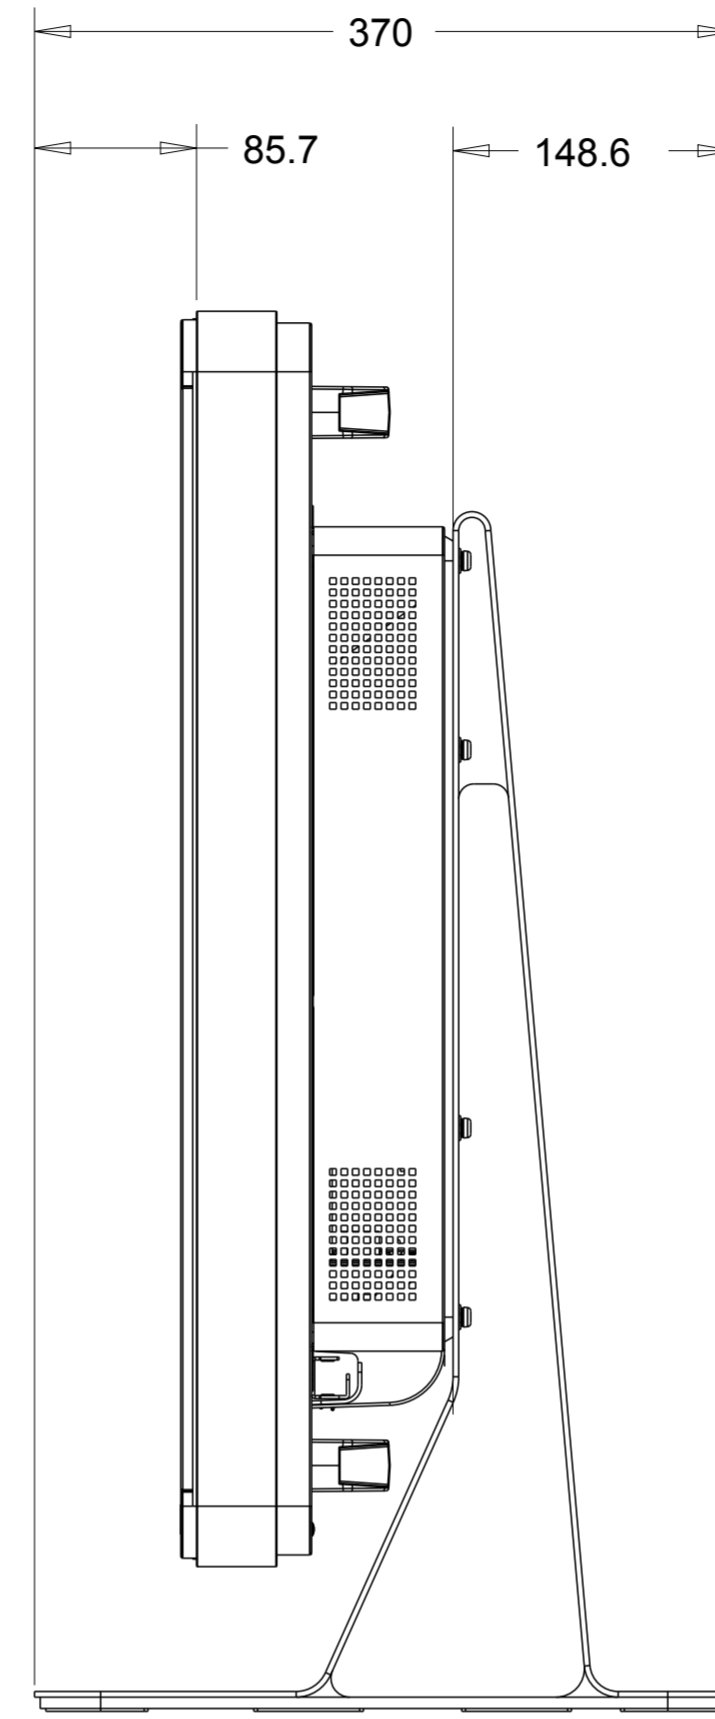

COMPUTER MODULE ASSEMBLY (OPTIONAL)

COMPUTER MODULE I/O PANEL (OPTIONAL)

MONITOR I/O PANEL

DIMENSIONS ARE IN MILLIMETERS

OPTIONAL STAND KIT P/N:E448725

STAND DOES NOT SUPPORT PORTRAIT ORIENTATION