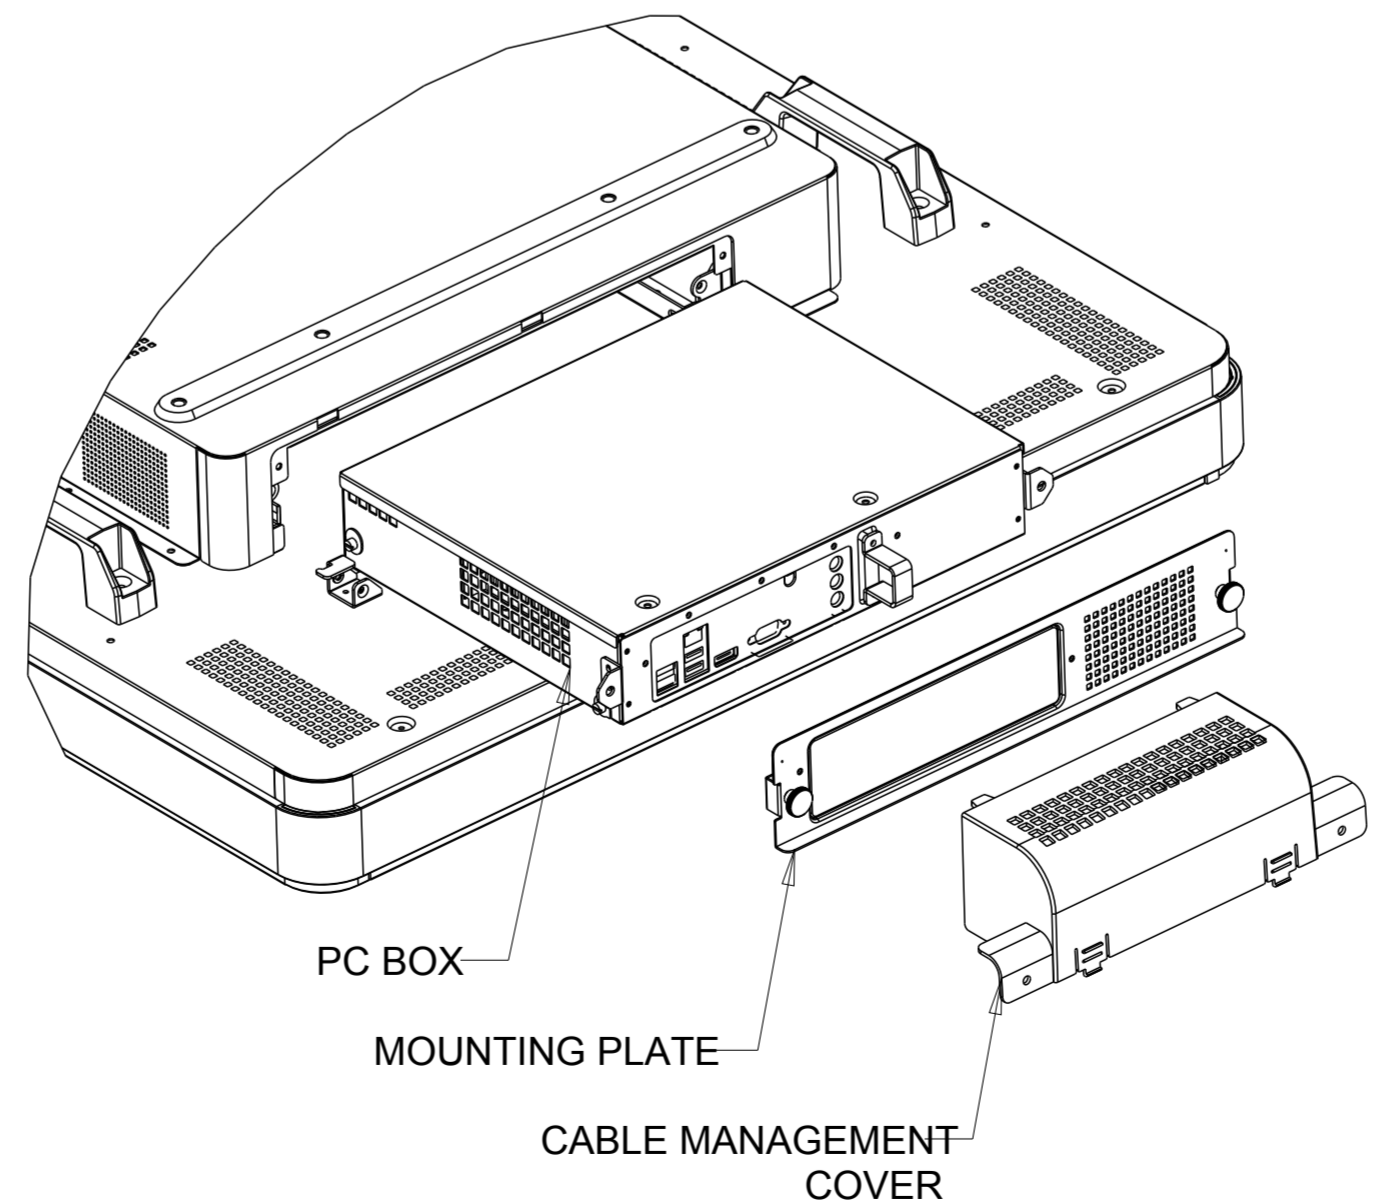

COMPUTER MODULE ASSEMBLY (OPTIONAL)

COMPUTER MODULE I/O PANEL (OPTIONAL)

MONITOR I/O PANEL

DIMENSIONS ARE IN MILLIMETERS

OPTIONAL STAND KIT P/N:E448725

STAND DOES NOT SUPPORT PORTRAIT ORIENTATION