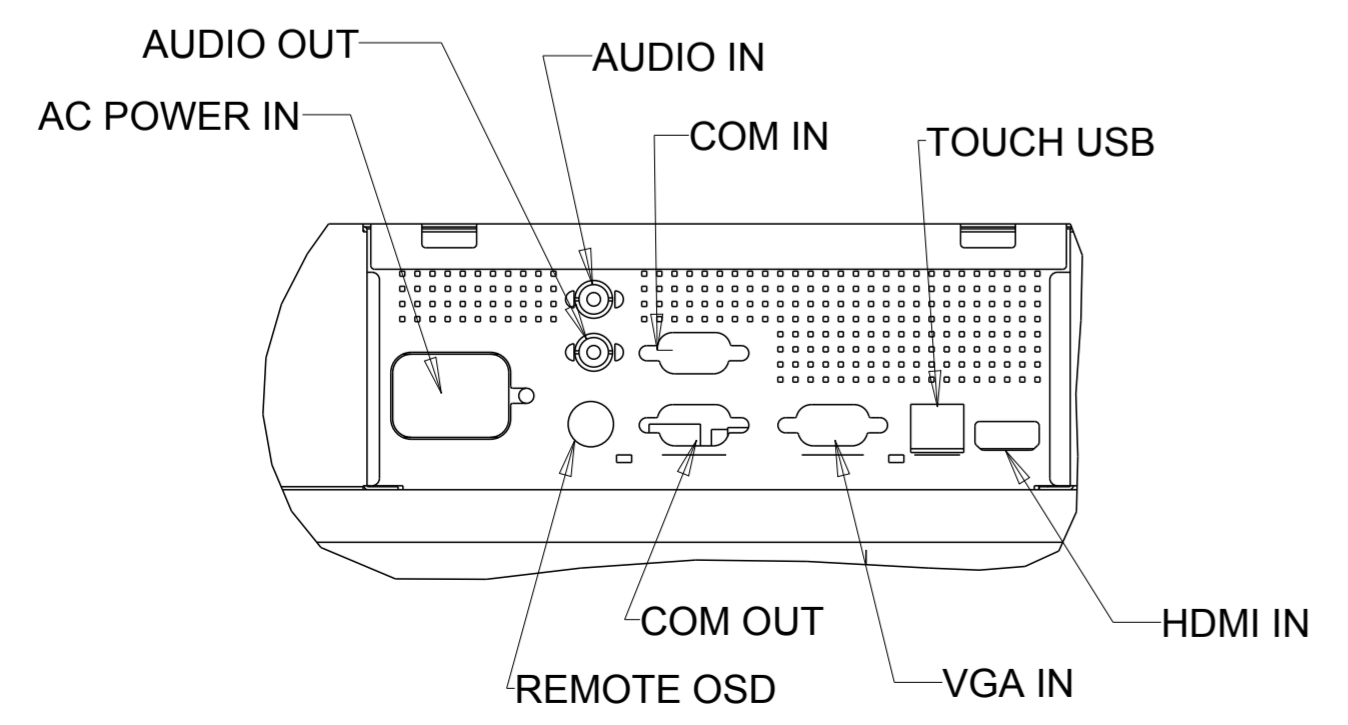

COMPUTER MODULE ASSEMBLY (OPTIONAL)

COMPUTER MODULE I/O PANEL (OPTIONAL)

MONITOR I/O PANEL

DIMENSIONS ARE IN MILLIMETERS

OPTIONAL STAND KIT P/N:E448725

STAND DOES NOT SUPPORT PORTRAIT ORIENTATION