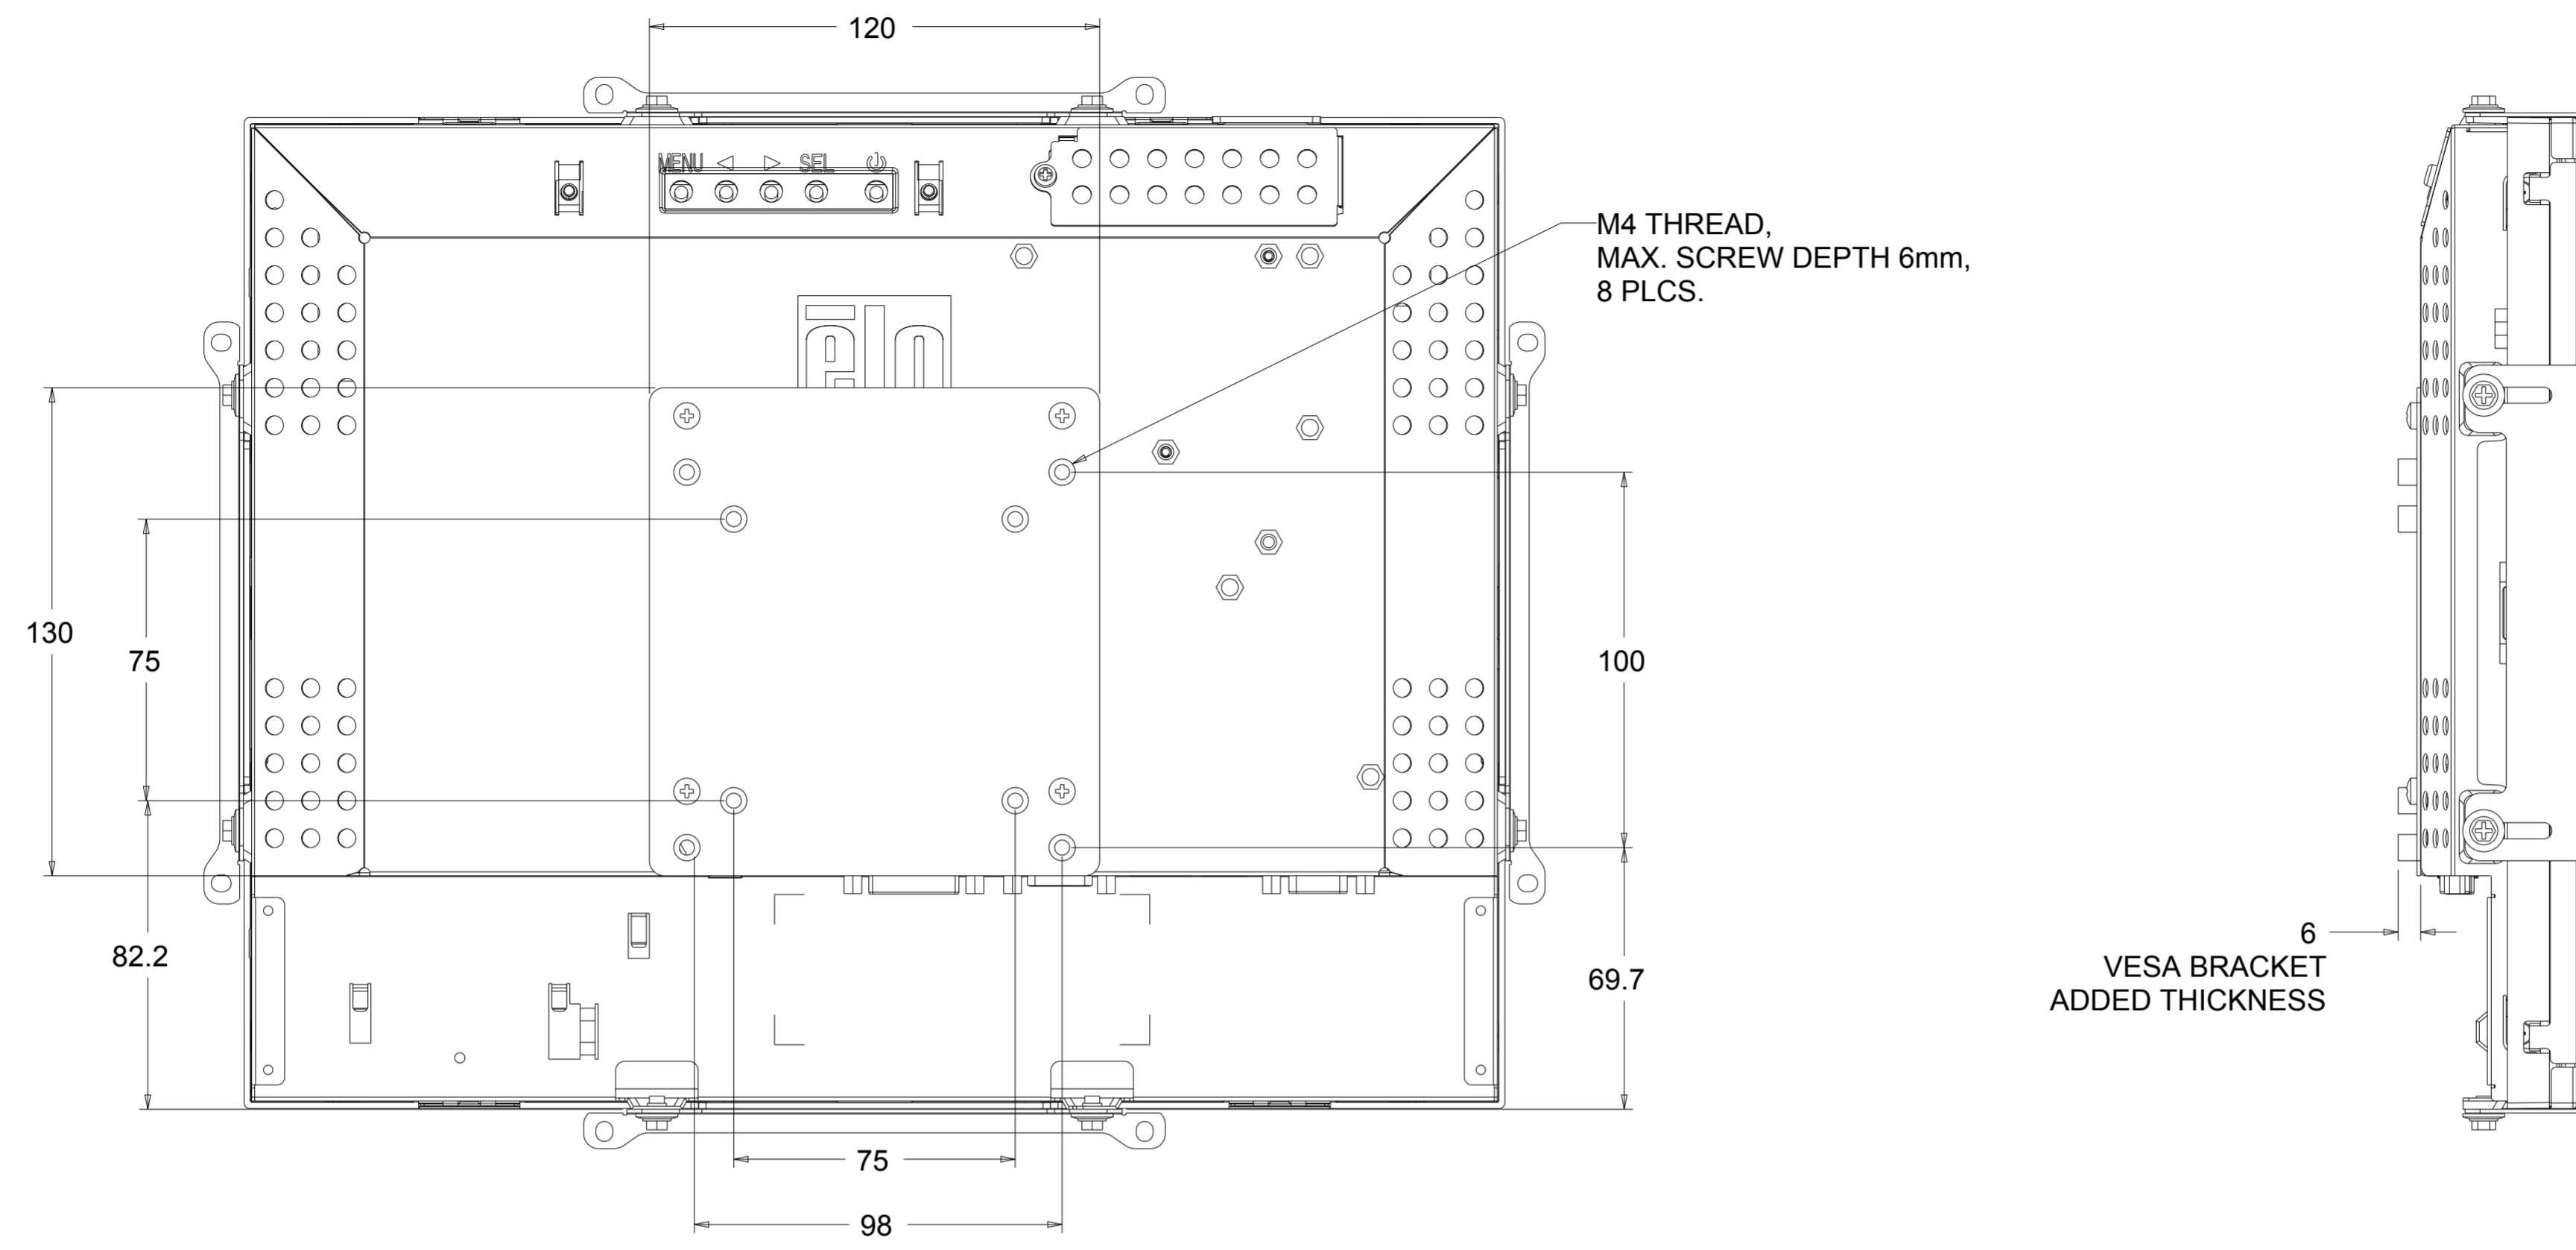

TITLE: KIT,1537L VESA ADAPTER PLATE

TITLE: KIT,1537L VESA ADAPTER PLATE

E155809	1537_VESA_PLATE.ASM	PRE-PLATE STEEL T=0.8mm
ELO P/N	FILE NAME	MATERIAL

DIMENSIONS ARE IN MILLIMETERS