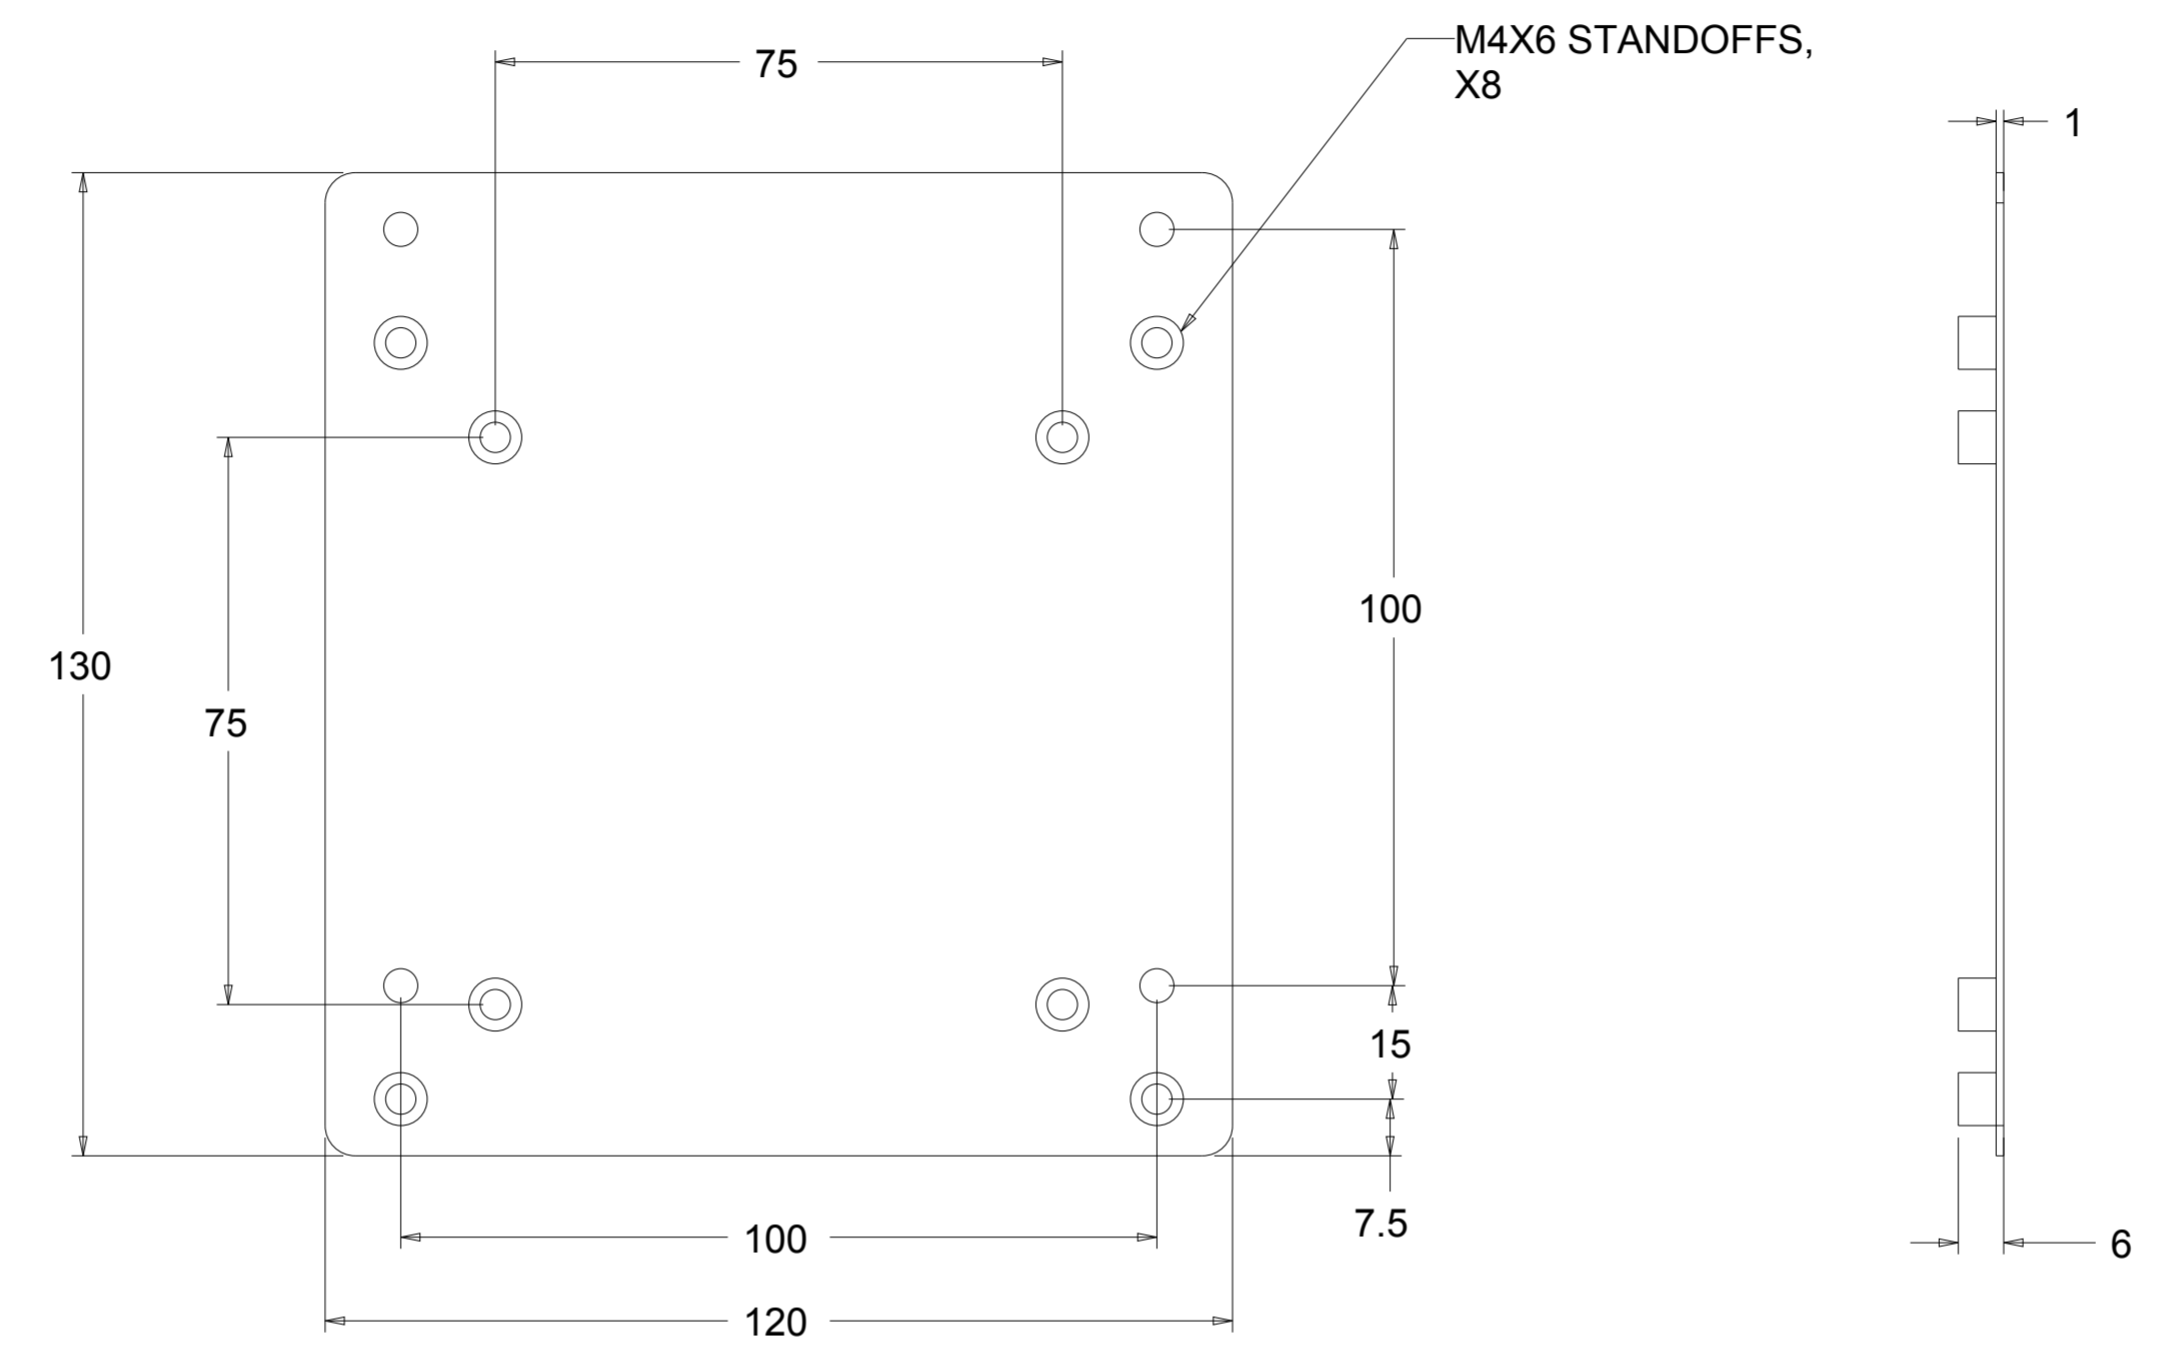

TITLE: KIT,1537L VESA ADAPTER PLATE

TITLE: KIT,1537L VESA ADAPTER PLATE

E155809	1537_VESA_PLATE.ASM	PRE-PLATE STEEL T=0.8mm
ELO P/N	FILE NAME	MATERIAL

DIMENSIONS ARE IN MILLIMETERS