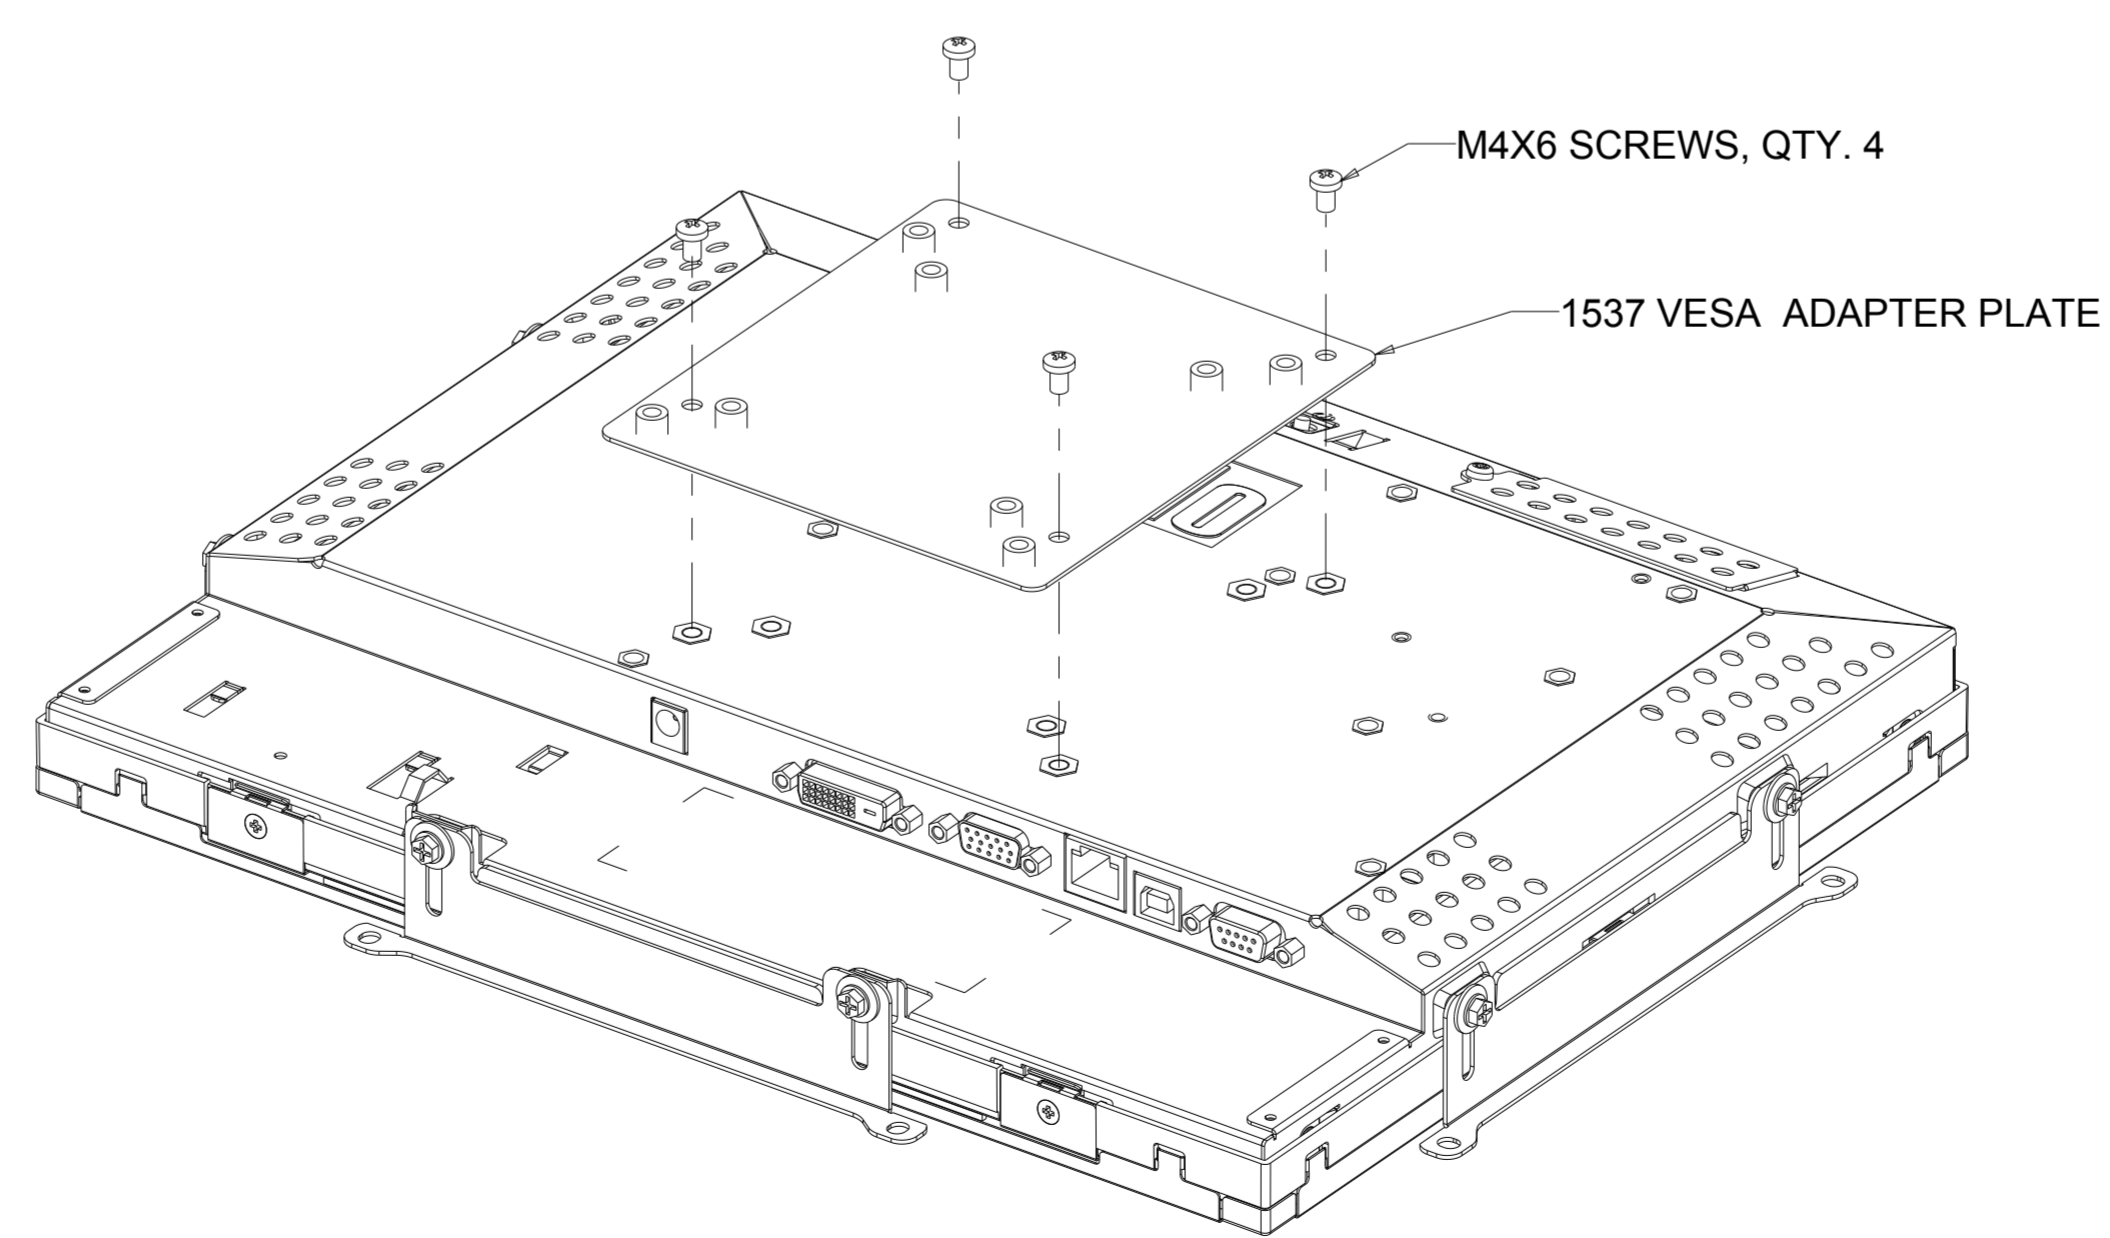

TITLE: KIT,1537L VESA ADAPTER PLATE

TITLE: KIT,1537L VESA ADAPTER PLATE

E155809	1537_VESA_PLATE.ASM	PRE-PLATE STEEL T=0.8mm
ELO P/N	FILE NAME	MATERIAL

DIMENSIONS ARE IN MILLIMETERS