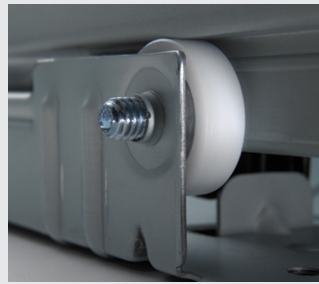

### Standard Solution

The perfect solution for applications that can be addressed with a standard duty cash drawer. The Vasario™ Series is the cost effective choice that doesn't sacrifice quality or dependability. Each member of the Vasario™ cash drawer family is competitively priced and includes features, such as multifunction locks and drawer status reporting, found in more expensive cash drawers. A variety of models with a wide range of size, style, color, interface and till configuration options are available to meet your specific requirements.