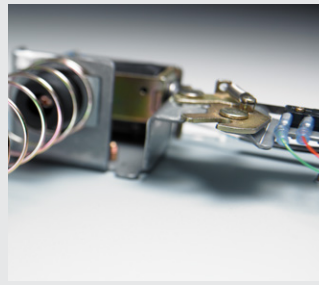

Latch Ejection Mechanism

Tested over one million cycles to ensure a longer lasting drawer.